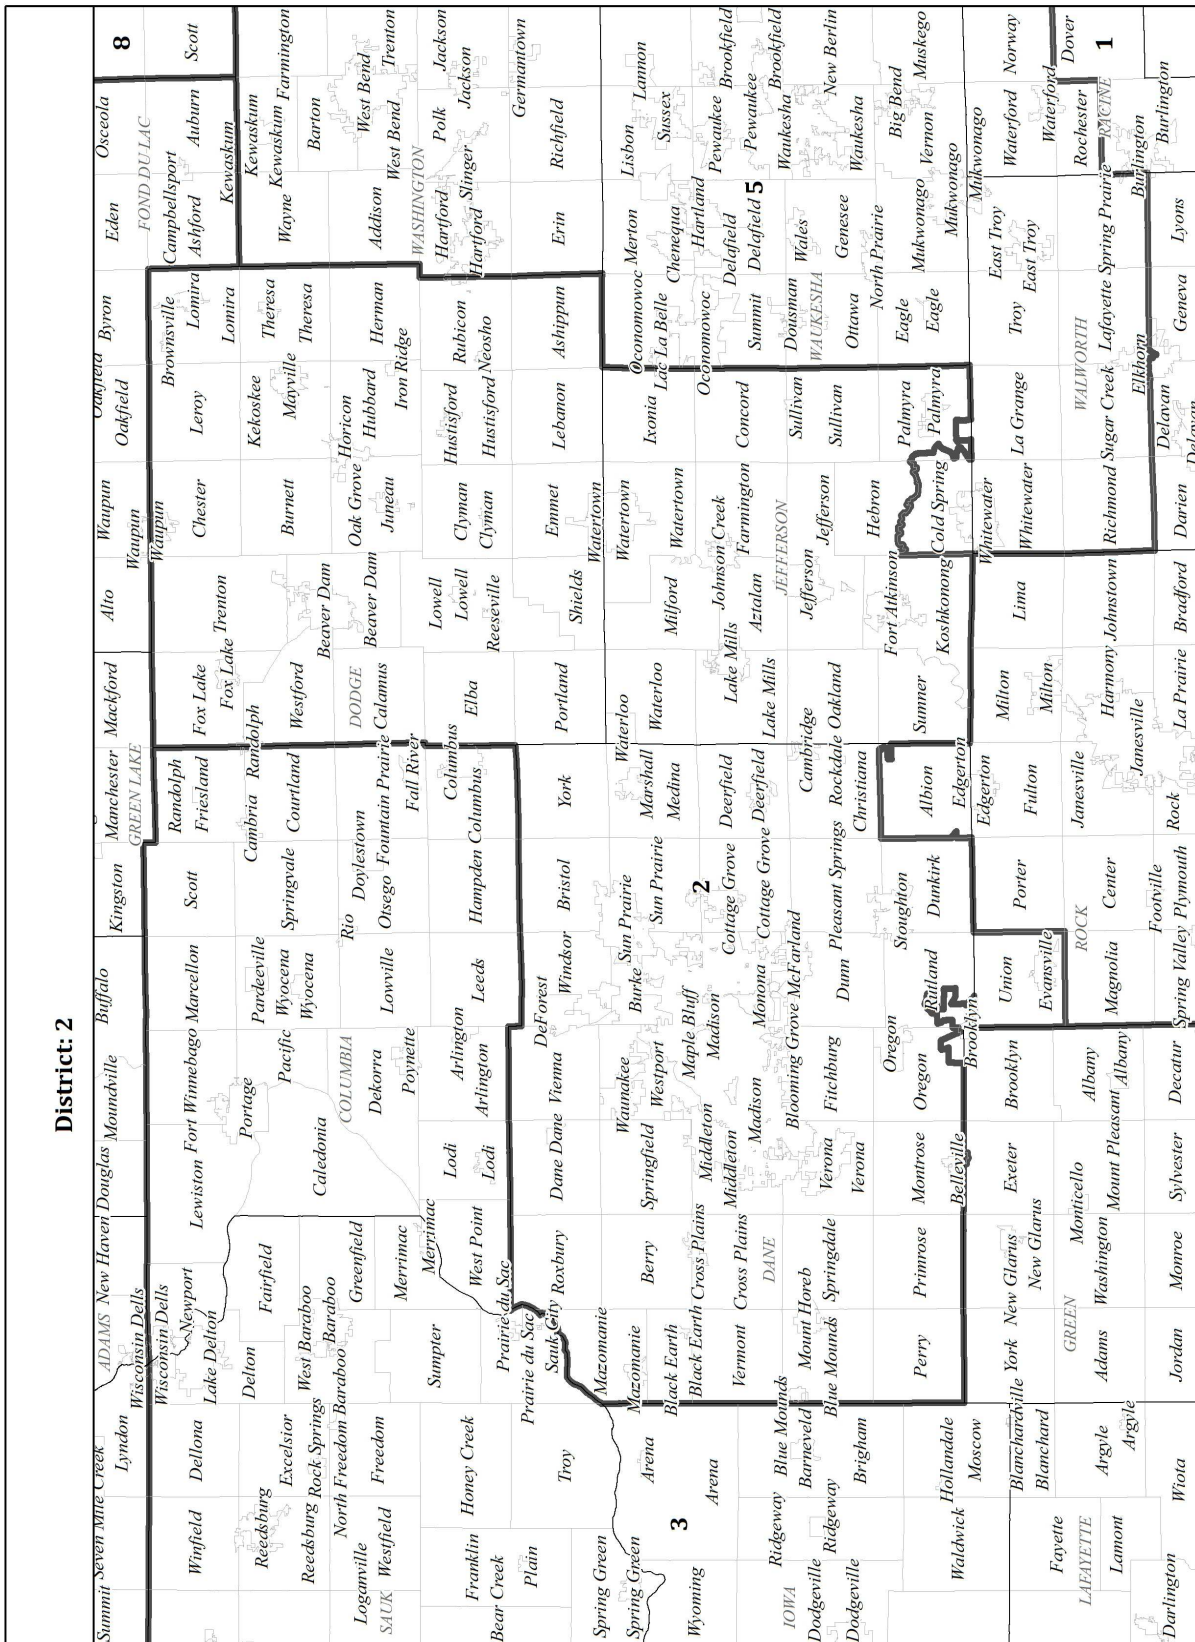

2021 - 2022 LEGISLATURE
STATISTICS AND MAPS

Appendix to: SB-0 LRB-5190/1rd
 JK:cmh

POPULATION STATISTICS

District	Population	Deviation	Pct. Dev.	Minority Population	
				Hispanic	Other
Cong. Dist. 1	736,715	0	0.00	106,721	207,500
Cong. Dist. 2	736,715	0	0.00	54,001	157,242
Cong. Dist. 3	736,715	0	0.00	27,573	78,150
Cong. Dist. 4	736,714	-1	0.00	120,770	423,054
Cong. Dist. 5	736,715	0	0.00	36,564	96,930
Cong. Dist. 6	736,714	-1	0.00	35,830	96,982
Cong. Dist. 7	736,715	0	0.00	18,505	77,617
Cong. Dist. 8	736,715	0	0.00	47,326	122,225
TOTAL	5,893,718			447,290	1,259,700

CONGRESSIONAL

	Persons	Percent
Mean Deviation:	0	0.00
Largest Positive Deviation:	0	0.00
Largest Negative Deviation:	-1	0.00
Overall Range in Deviation:	± 1	± 0.00

District: 6