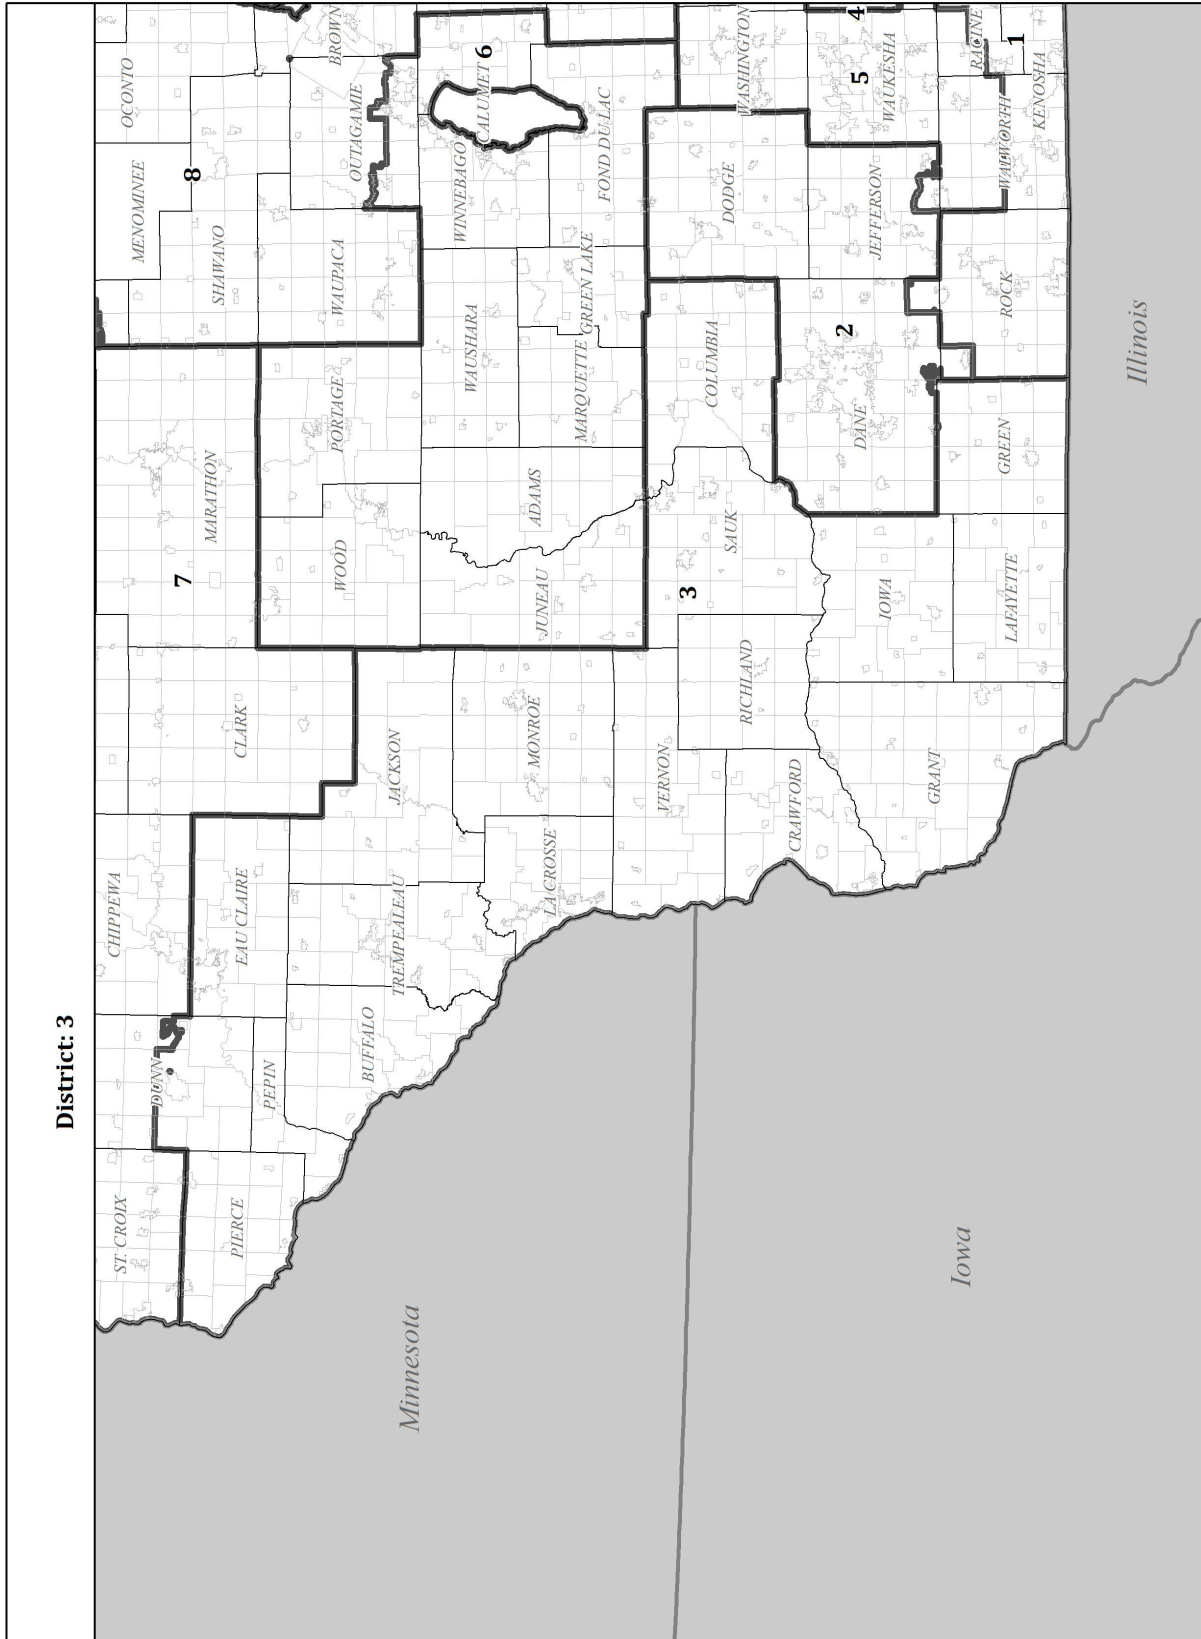

2021 - 2022 LEGISLATURE
STATISTICS AND MAPS

Appendix to: SB-0 LRB-5190/1rd
 JK:cmh

POPULATION STATISTICS

District	Population	Deviation	Pct. Dev.	Minority Population	
				Hispanic	Other
Cong. Dist. 1	736,715	0	0.00	106,721	207,500
Cong. Dist. 2	736,715	0	0.00	54,001	157,242
Cong. Dist. 3	736,715	0	0.00	27,573	78,150
Cong. Dist. 4	736,714	-1	0.00	120,770	423,054
Cong. Dist. 5	736,715	0	0.00	36,564	96,930
Cong. Dist. 6	736,714	-1	0.00	35,830	96,982
Cong. Dist. 7	736,715	0	0.00	18,505	77,617
Cong. Dist. 8	736,715	0	0.00	47,326	122,225
TOTAL	5,893,718			447,290	1,259,700

CONGRESSIONAL

	Persons	Percent
Mean Deviation:	0	0.00
Largest Positive Deviation:	0	0.00
Largest Negative Deviation:	-1	0.00
Overall Range in Deviation:	± 1	± 0.00

District: 6