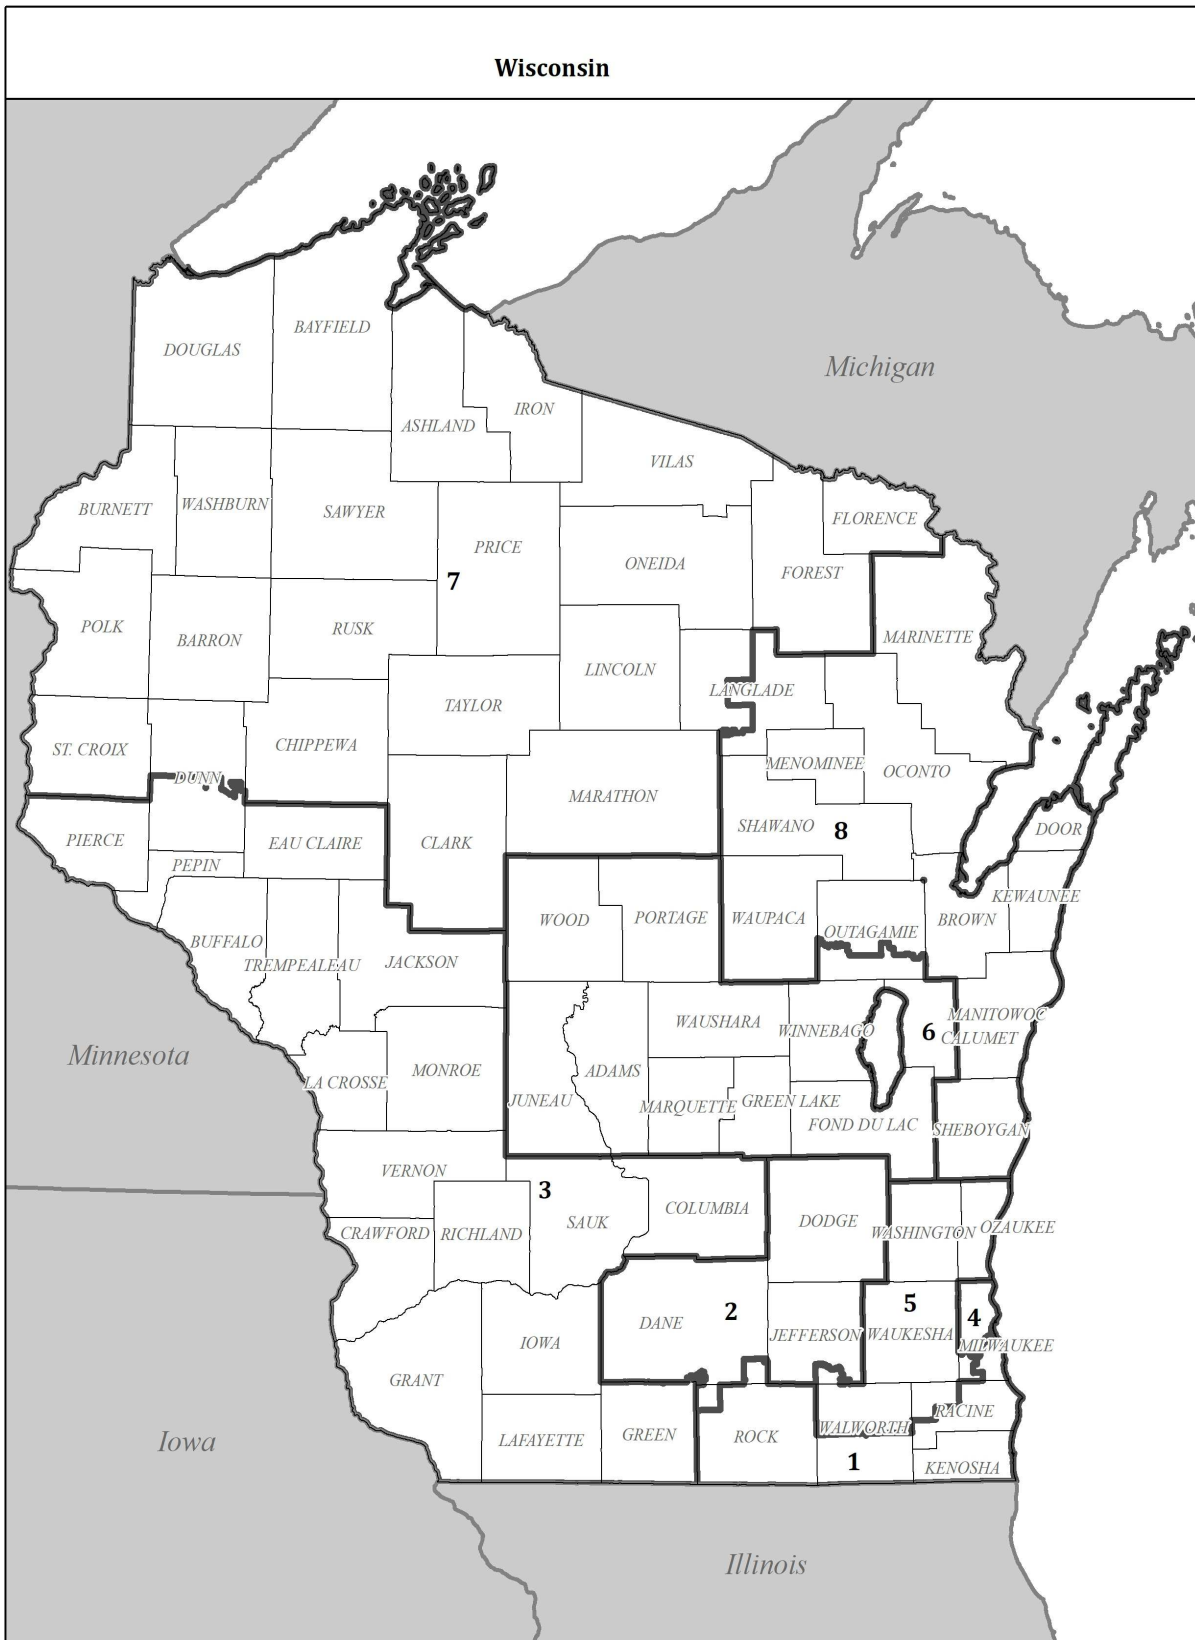

2021 - 2022 LEGISLATURE
STATISTICS AND MAPS

Appendix to: SB-0 LRB-5190/1rd
 JK:cmh

POPULATION STATISTICS

District	Population	Deviation	Pct. Dev.	Minority Population	
				Hispanic	Other
Cong. Dist. 1	736,715	0	0.00	106,721	207,500
Cong. Dist. 2	736,715	0	0.00	54,001	157,242
Cong. Dist. 3	736,715	0	0.00	27,573	78,150
Cong. Dist. 4	736,714	-1	0.00	120,770	423,054
Cong. Dist. 5	736,715	0	0.00	36,564	96,930
Cong. Dist. 6	736,714	-1	0.00	35,830	96,982
Cong. Dist. 7	736,715	0	0.00	18,505	77,617
Cong. Dist. 8	736,715	0	0.00	47,326	122,225
TOTAL	5,893,718			447,290	1,259,700

CONGRESSIONAL

	Persons	Percent
Mean Deviation:	0	0.00
Largest Positive Deviation:	0	0.00
Largest Negative Deviation:	-1	0.00
Overall Range in Deviation:	± 1	± 0.00

District: 6