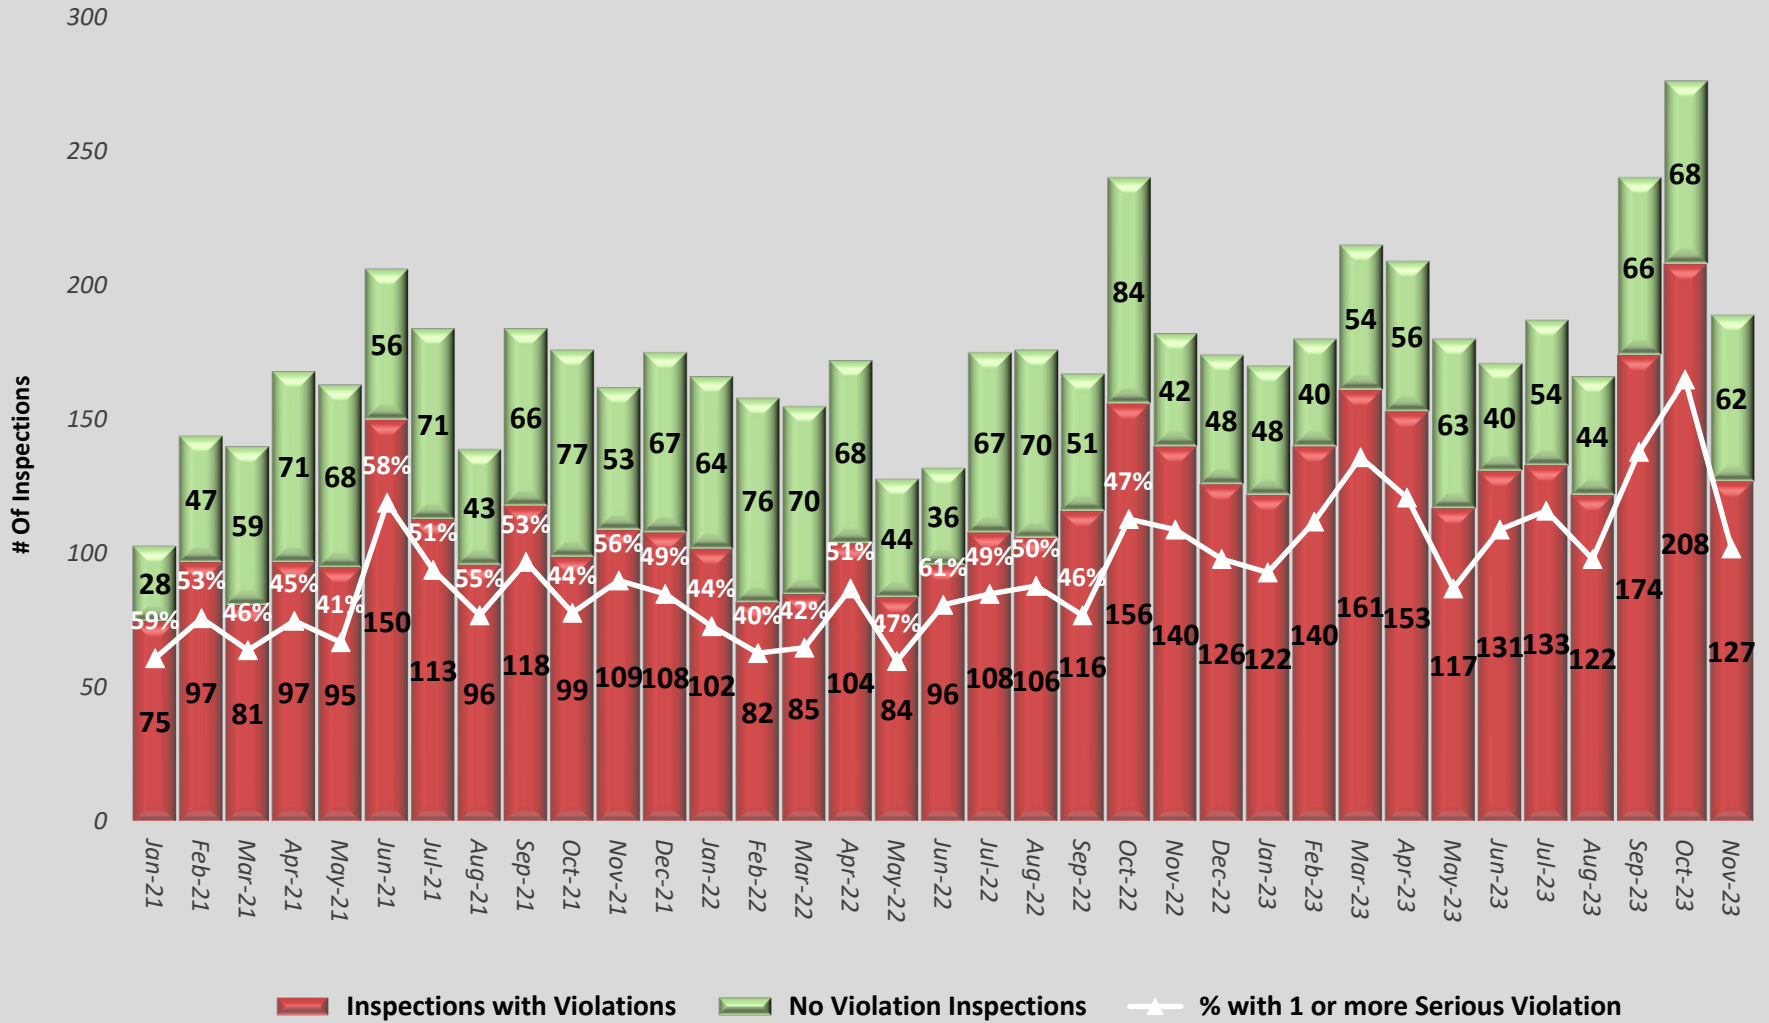

Monthly Inspections in Construction CY 2021-2023

*Serious violations include all Willful, Failure to Abate & Repeat violation types
 * To-date/partial data for the month*