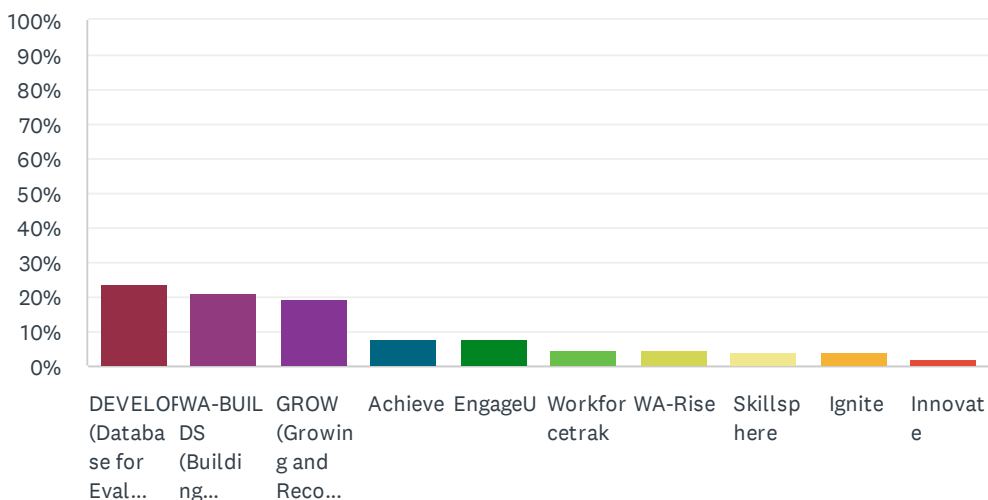

# Q1 Please choose one | Por favor elige uno | Fadlan mid dooro

Answered: 682 Skipped: 0

ANSWER CHOICES	RESPONSES	
DEVELOP (Database for Evaluating, Validating and Enhancing Learning Opportunities, and Professionalism)	23.61%	161
WA-BUILDS (Building Educators' Understanding and Innovative Learning Development System)	20.97%	143
GROW (Growing and Recording Opportunities for the Workforce)	19.35%	132
Achieve	7.92%	54
EngageU	7.92%	54
Workforcetrak	4.99%	34
WA-Rise	4.69%	32
Skillsphere	4.25%	29
Ignite	3.96%	27
Innovate	2.35%	16
<b>TOTAL</b>		<b>682</b>