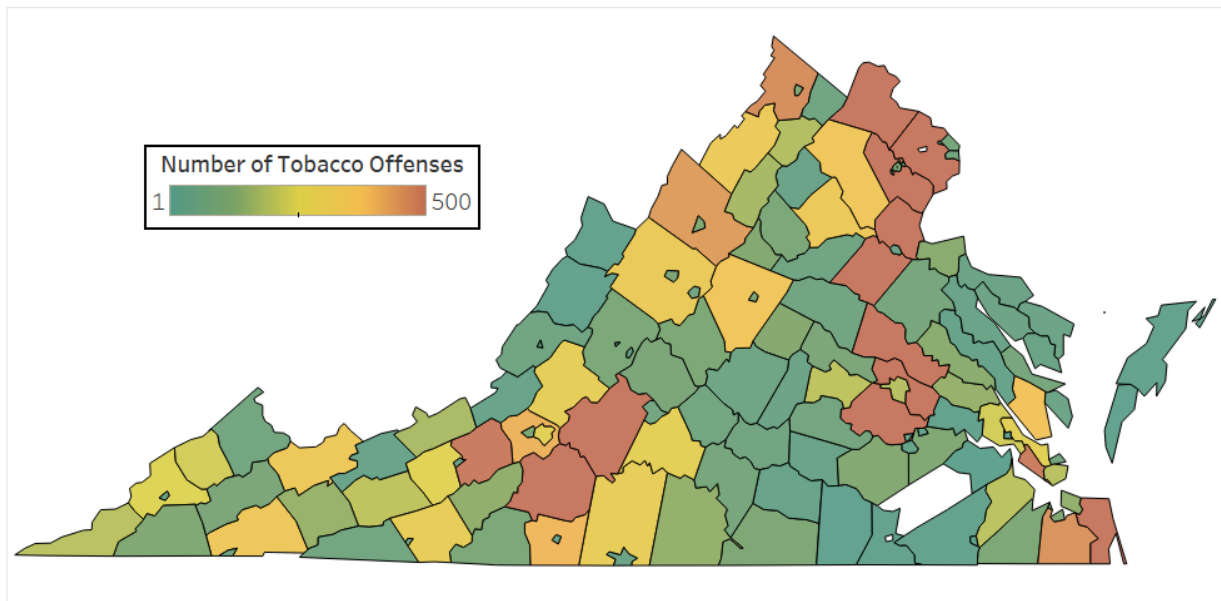

As Virginia’s elementary, middle, and high school students look to return to the classroom later this month, we thought it might be a good time to review the Department of Education’s (DOE) publicly available School Climate Reports. Virginia’s public schools are required to report on a variety of topics that include tobacco related offenses. In the map below you can see the distribution of tobacco related offenses that have occurred across the Commonwealth between 2017 and 2020. It’s important to note the variation in how each respective school interprets, emphasizes, and therefore, reports tobacco related offenses, which in turn, impacts final counts. For more detailed information regarding tobacco and other school related offenses, please visit the DOE’s website at <https://www.doe.virginia.gov/data-policy-funding/data-reports/data-collection/special-education>.

Tobacco Offenses Reported by Virginia Schools, 2017-2020

Data sourced from the Virginia Department of Education Discipline, Crime, and Violence Reports located on their website: <https://www.doe.virginia.gov/data-policy-funding/data-reports/data-collection/special-education>. Tobacco related offenses include: Tobacco Use, Tobacco Paraphernalia to school events, Tobacco Possession, Tobacco Sales/Distribution, and Electronic cigarette (possession, use, sale, distribution). Virginia public elementary, middle, and high schools are included in the dataset.

** City/Counties with a white/blank fill did not have any reported tobacco offenses during the reporting period provided.**

County	Number of Tobacco Offenses
Accomack County	11
Albemarle County	354
Alexandria City	68
Alleghany County	56
Amelia County	71
Amherst County	94
Appomattox County	65
Arlington County	79
Augusta County	318
Bath County	15