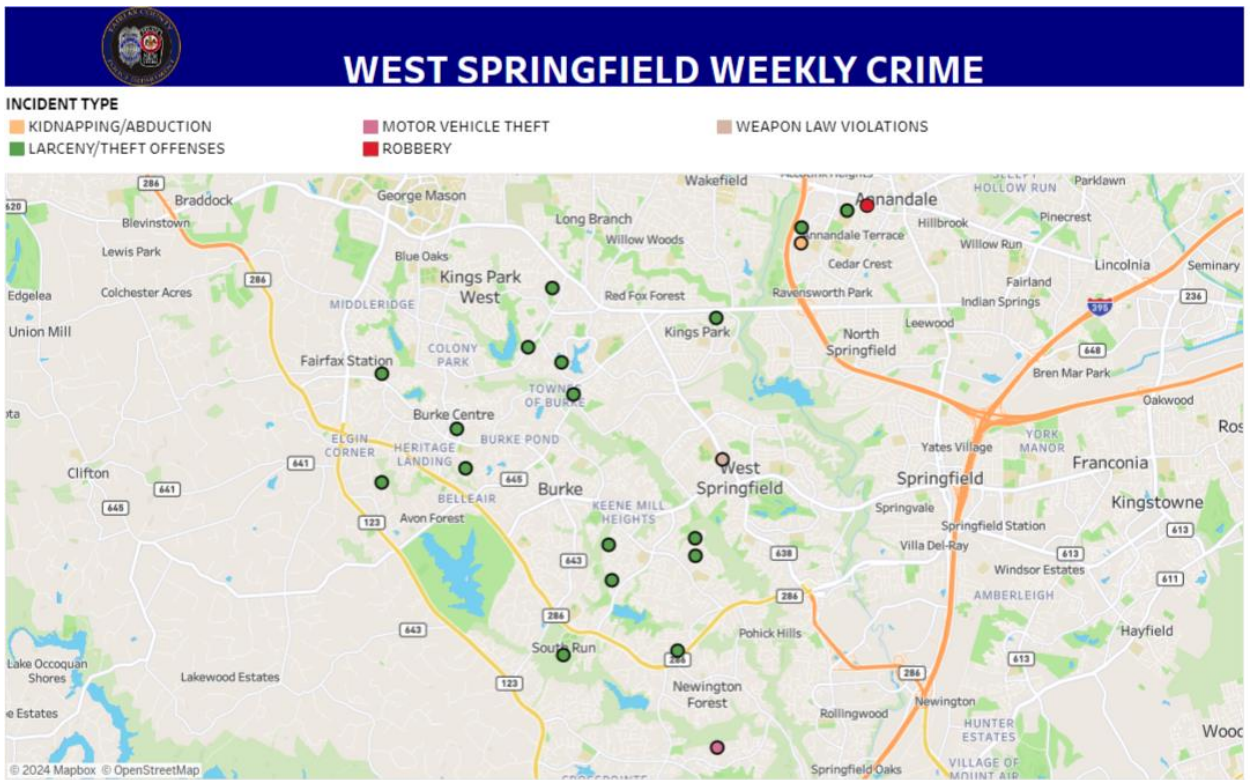

Week 4

WEST SPRINGFIELD WEEKLY CRIME				
DATE REPORTED	INCIDENT TYPE	INCIDENT LOCATION (BLOCK)		
July 21, 2024	LARCENY - THEFT FROM MOTOR VEHICLE	7600	RESERVATION DR	1
	ROBBERY - PERSON	7500	LITTLE RIVER TPKE	1
July 22, 2024	LARCENY - SHOPLIFTING	6000	BURKE COMMONS RD	1
		9600	BURKE RD	1
	LARCENY - THEFT FROM MOTOR VEHICLE	Null	CHATSWORTH CT / GUINEA RD	1
		7900	DASSETT CT	1
	LARCENY - THEFT OF MOTOR VEHICLE PARTS	7000	CONSERVATION DR	1
		9100	ROCKEFELLER LN	1
July 23, 2024	AUTO THEFT - AUTOS	8500	GREAT LAKE LN	1
	LARCENY - SHOPLIFTING	6000	BURKE COMMONS RD	1
	LARCENY - THEFT OF MOTOR VEHICLE PARTS	5200	SOUTHAMPTON DR	1
		5500	HOLLINS LN	1
		8600	ETTA DR	1
		10100	MARSHALL POND RD	1
July 24, 2024	LARCENY - THEFT FROM MOTOR VEHICLE	7600	ALLMAN DR	1
	LARCENY - THEFT OF MOTOR VEHICLE PARTS	Null	BOYETT CT / TWINBROOK RUN DR	1
		6900	DAWLEY CT	1
	WEAPONS - BRANDISHING	6100	ROLLING RD	1
July 25, 2024	LARCENY - SHOPLIFTING	5800	BURKE CENTRE PKWY	1
		6000	BURKE COMMONS RD	1
	LARCENY - THEFT FROM MOTOR VEHICLE	6300	BARSKY CT	1