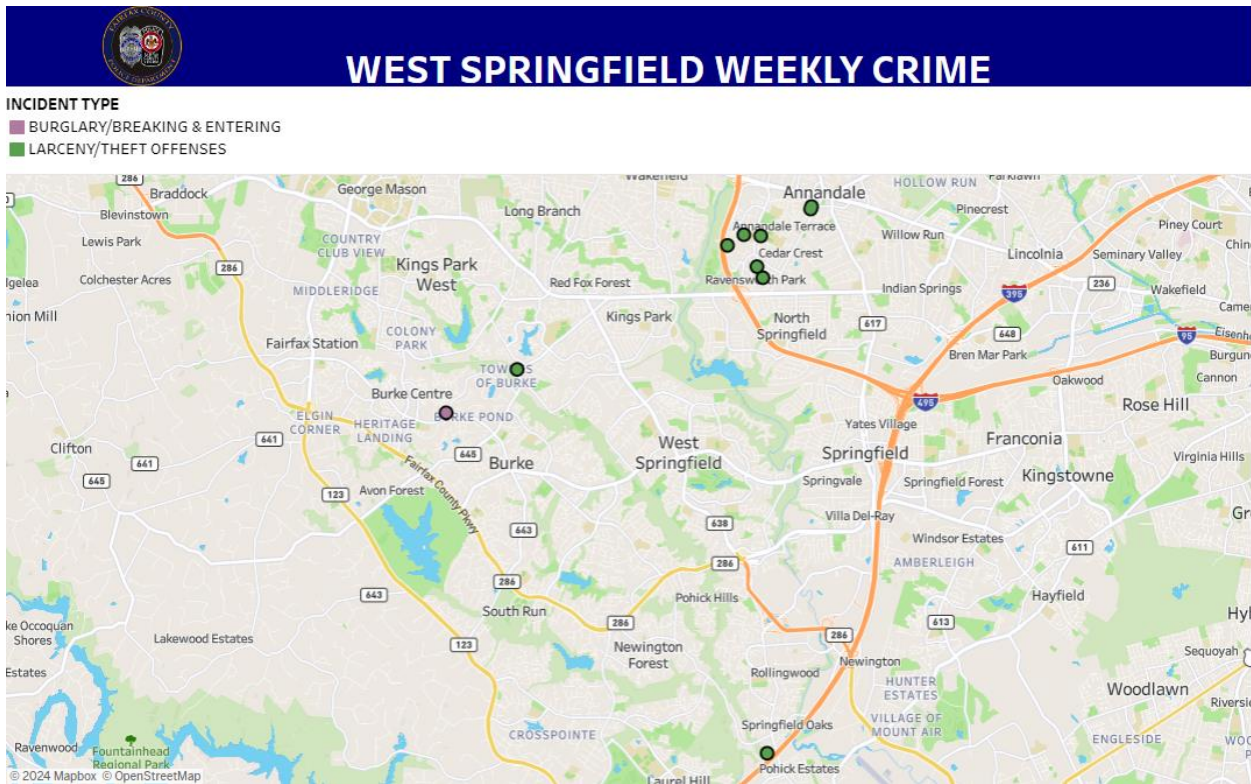

Week 3

WEST SPRINGFIELD WEEKLY CRIME				
DATE REPORTED	INCIDENT TYPE	INCIDENT LOCATION (BLOCK)		
July 14, 2024	LARCENY - THEFT FROM MOTOR VEHICLE	Null	HICKORY GLEN WAY / WADEBROOK TER	1
		4400	CHASE PARK CT	1
July 15, 2024	LARCENY - THEFT FROM MOTOR VEHICLE	9600	BURKE RD	1
July 16, 2024	BURGLARY - ATTEMPTED FORCIBLE ENTRY	10000	COFFER WOODS RD	1
	LARCENY - THEFT FROM MOTOR VEHICLE	7400	MCWHORTER PL	1
July 17, 2024	LARCENY - THEFT OF MOTOR VEHICLE PARTS	4700	AMERICANA DR	1
		5000	TERRELL ST	1
July 18, 2024	LARCENY - THEFT FROM MOTOR VEHICLE	7800	HERITAGE DR	1
July 19, 2024	LARCENY - THEFT FROM MOTOR VEHICLE	4500	COMMONS DR	1
		5000	ROSLYN RD	1