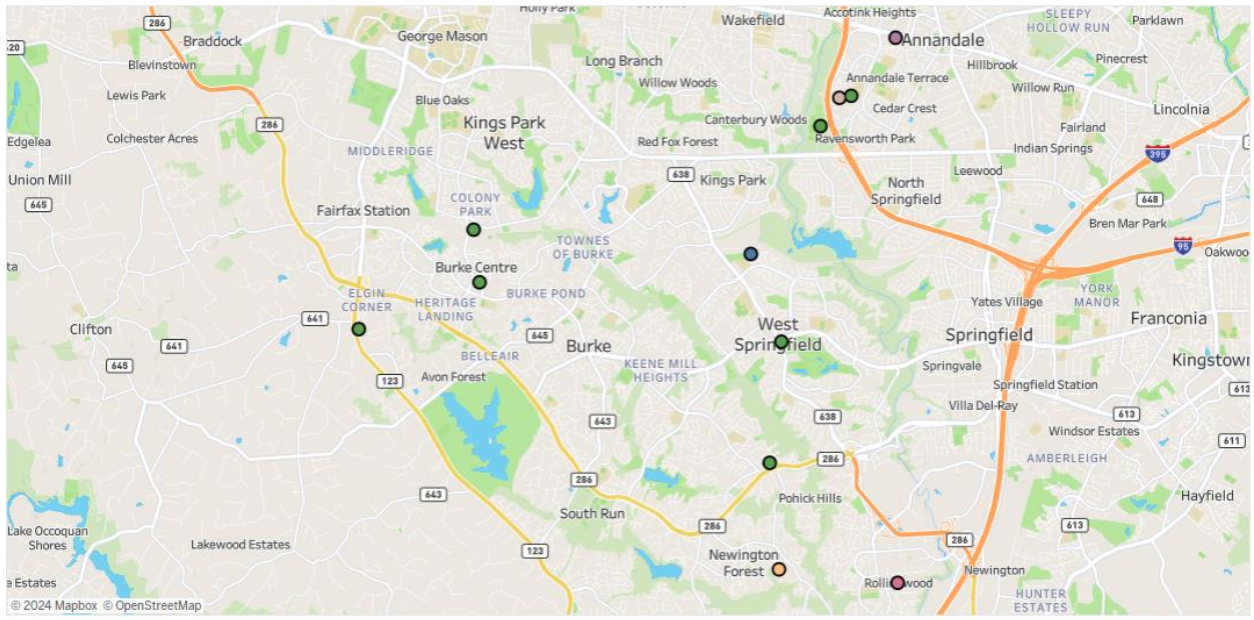

Week 6

WEST SPRINGFIELD WEEKLY CRIME

DATE REPORTED	INCIDENT TYPE	INCIDENT LOCATION (BLOCK)	COUNT
August 4, 2024	ABDUCTION - KIDNAPPING/ABDUCTION	8400 MAGIC LEAF RD	1
	ASSAULT - AGGRAVATED	8500 BARRINGTON CT	1
August 5, 2024	LARCENY - SHOPLIFTING	6000 BURKE COMMONS RD	1
		6400 LITTLE OX RD	1
	LARCENY - THEFT FROM MOTOR VEHICLE	8100 BRADDOCK RD	1
	LARCENY - THEFT OF MOTOR VEHICLE PARTS	7300 LINDEN TREE LN	1
August 6, 2024	LARCENY - SHOPLIFTING	6000 BURKE COMMONS RD	1
		8300 OLD KEENE MILL RD	1
August 7, 2024	AUTO THEFT - AUTOS	7600 INISHMORE CT	1
	BURGLARY - NO FORCE	7500 LITTLE RIVER TPKE	1
August 8, 2024	LARCENY - SHOPLIFTING	6000 BURKE COMMONS RD	1
	LARCENY - THEFT OF MOTOR VEHICLE PARTS	5000 AMERICANA DR	1
	WEAPONS - SHOOT OR THROW MISSILE INTO B..	4700 COMMONS DR	1
August 10, 2024	LARCENY - SHOPLIFTING	10300 NEW GUINEA RD	1

WEST SPRINGFIELD WEEKLY CRIME

1. **INCIDENT TYPE**
2. ASSAULT OFFENSES
   - BURGLARY/BREAKING & ENTERING
   - KIDNAPPING/ABDUCTION
   - LARCENY/THEFT OFFENSES
   - MOTOR VEHICLE THEFT
   - WEAPON LAW VIOLATIONS