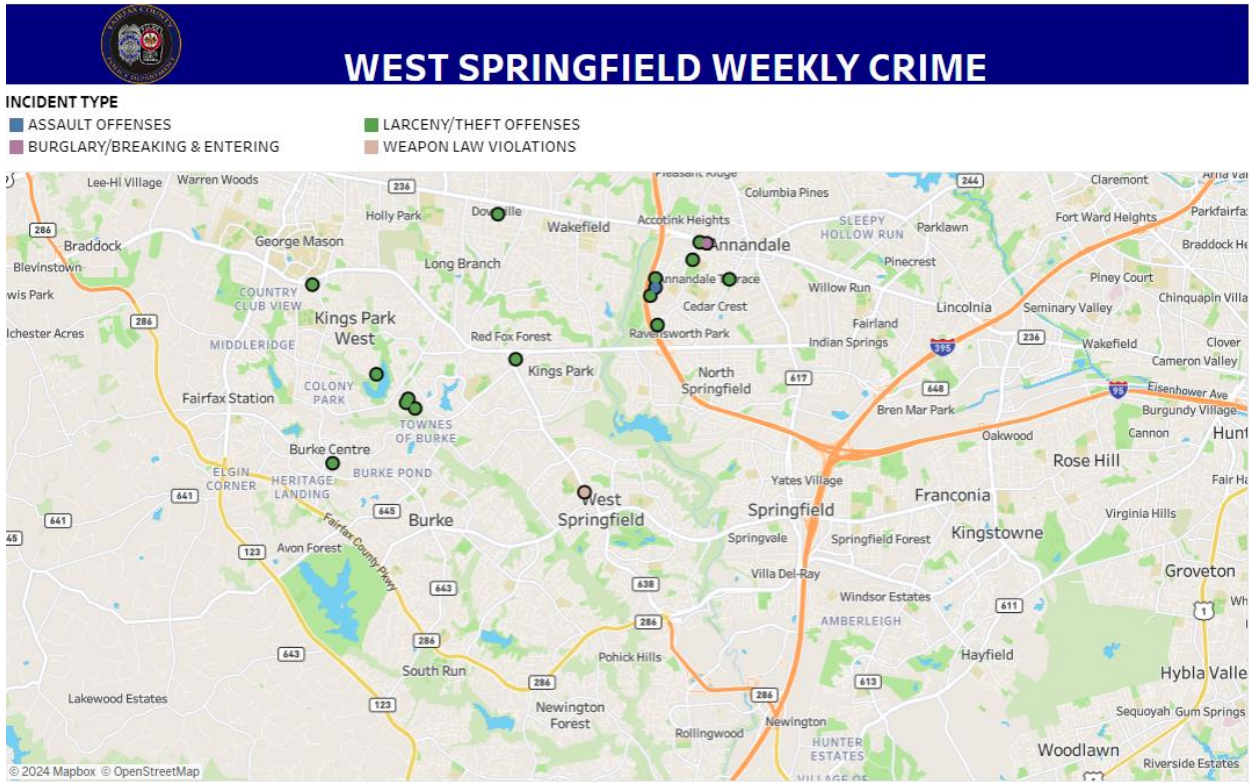

 WEST SPRINGFIELD WEEKLY CRIME				
DATE REPORTED	INCIDENT TYPE	INCIDENT LOCATION (BLOCK)		
August 12, 2024	AUTO THEFT - AUTOS	5700	BURKE CENTRE PKWY	1
	LARCENY - SHOPLIFTING	9600	OLD KEENE MILL RD	1
	LARCENY - THEFT FROM MOTOR VEHICLE	4900	HERKIMER ST	1
August 13, 2024	BURGLARY - ATTEMPTED FORCIBLE ENTRY	9000	OX RD	2
	BURGLARY/BREAKING AND ENTERING	9000	OX RD	1
August 14, 2024	BURGLARY/BREAKING AND ENTERING	7600	CORK GLEN WAY	1
	LARCENY - THEFT FROM MOTOR VEHICLE	4800	TREASURE CT	2
		7700	ARLEN ST	2
	LARCENY - THEFT OF MOTOR VEHICLE PARTS	4800	ROBERTS RD	1
August 15, 2024		5200	STONINGTON DR	1
	ASSAULT - AGGRAVATED	Null	LITTLE RIVER TPKE / WOODLAND RD	1
	LARCENY - SHOPLIFTING	8100	ROLLING RD	1
	LARCENY - THEFT OF MOTOR VEHICLE PARTS	6000	QUEENSTON ST	1
		6800	LANDOR LN	1
August 16, 2024		8100	SPRINGFIELD VILLAGE DR	1
	LARCENY - THEFT OF MOTOR VEHICLE PARTS	6000	QUEENSTON ST	1

Week 8

 WEST SPRINGFIELD WEEKLY CRIME				
DATE REPORTED	INCIDENT TYPE	INCIDENT LOCATION (BLOCK)		
August 18, 2024	ASSAULT - AGGRAVATED	4500 JOHN TYLER CT		1
	LARCENY - THEFT FROM MOTOR VEHICLE	4800 CARRIAGEPARK RD		1
		5400 GAINSBOROUGH DR		1
		5500 SWIFT CURRENT CT		2
		5800 CROWNLEIGH CT		1
		9700 POINDEXTER CT		1
August 19, 2024	LARCENY - THEFT FROM MOTOR VEHICLE	4000 DOVEVILLE LN		1
August 20, 2024	LARCENY - SHOPLIFTING	6000 BURKE COMMONS RD		2
	LARCENY - THEFT OF MOTOR VEHICLE PARTS	4600 JOHN HANCOCK CT		1
	WEAPONS - BRANDISHING	6100 ROLLING RD		1
August 21, 2024	BURGLARY - NO FORCE	7500 LITTLE RIVER TPKE		1
	LARCENY - THEFT FROM MOTOR VEHICLE	Null AMERICANA DR / SCHUYLER DR		1
		4600 BOGART CT		1
	LARCENY - THEFT OF MOTOR VEHICLE PARTS	4700 AMERICANA DR		1
August 22, 2024	LARCENY - SHOPLIFTING	9000 BURKE LAKE RD		1
	LARCENY - THEFT FROM MOTOR VEHICLE	4400 CARMELO DR		1
		7600 LITTLE RIVER TPKE		1