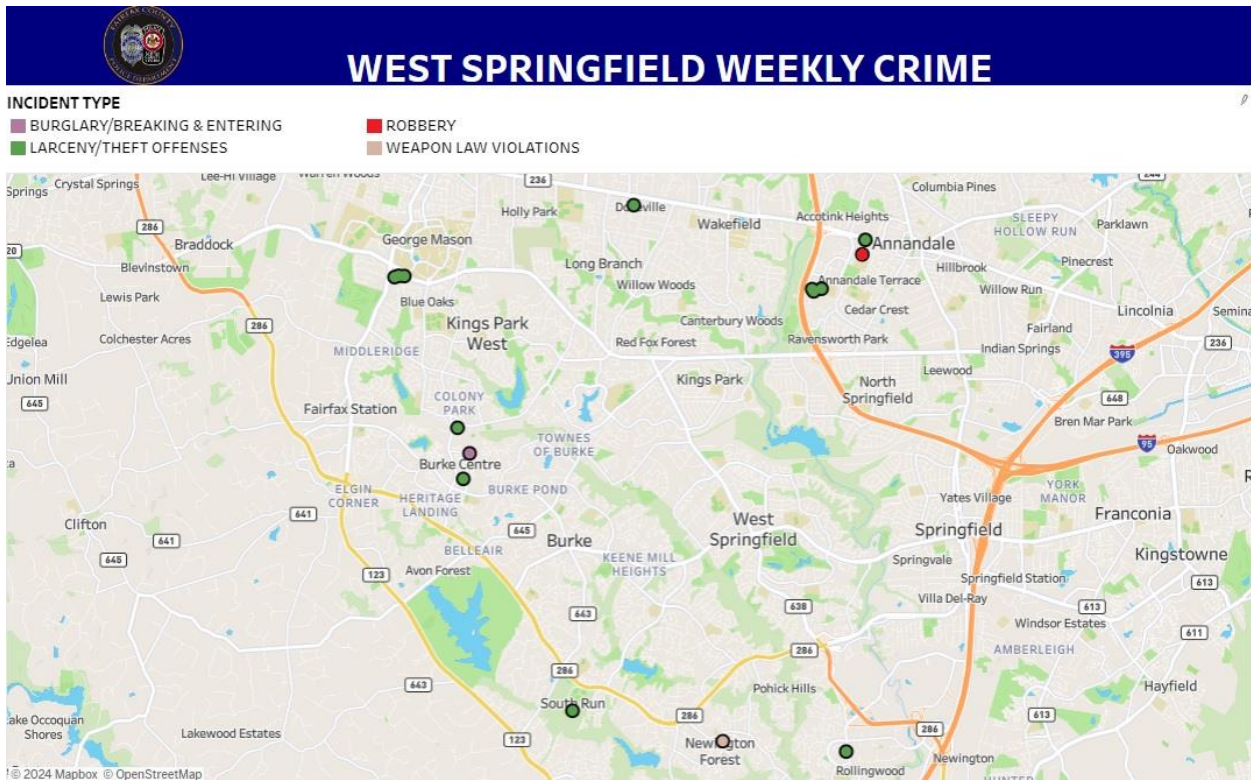

3rd Quarter Weekly Crime Recap Stats

Week 1

 WEST SPRINGFIELD WEEKLY CRIME				
DATE REPORTED	INCIDENT TYPE		INCIDENT LOCATION (BLOCK)	
July 1, 2024	BURGLARY/BREAKING AND ENTERING	5800	CHASE COMMONS CT	1
	LARCENY - SHOPLIFTING	8000	ROLLING RD	1
	LARCENY - THEFT FROM MOTOR VEHICLE	4500	COMMONS DR JOHN TYLER CT	1
July 2, 2024	LARCENY - SHOPLIFTING	10300	NEW GUINEA RD	1
	LARCENY - THEFT FROM MOTOR VEHICLE	7600	RESERVATION DR	1
July 3, 2024	LARCENY - SHOPLIFTING	10600	BRADDOCK RD	2
	LARCENY - THEFT FROM MOTOR VEHICLE	4500	JOHN TYLER CT	1
July 4, 2024	LARCENY - SHOPLIFTING	10700	BRADDOCK RD	1
July 5, 2024	WEAPONS - BRANDISHING	8000	WINDING WAY CT	1
July 6, 2024	LARCENY - SHOPLIFTING	6000	BURKE COMMONS RD	1
	LARCENY - THEFT FROM MOTOR VEHICLE	7600	LITTLE RIVER TPKE	1
		9200	HUNTING PINES PL	1
	ROBBERY - CARJACKING	7600	ALLMAN DR	1

Week 2

 WEST SPRINGFIELD WEEKLY CRIME				
DATE REPORTED	INCIDENT TYPE	INCIDENT LOCATION (BLOCK)		
July 7, 2024	LARCENY - THEFT FROM MOTOR VEHICLE	5000	AMERICANA DR	1
		8300	LITTLE RIVER TPKE	1
July 8, 2024	ASSAULT - AGGRAVATED	7900	JOHN ADAMS CT	1
		8100	ROLLING RD	1
	LARCENY - SHOPLIFTING	5700	BURKE CENTRE PKWY	1
		5800	BURKE CENTRE PKWY	1
		7900	HERITAGE DR	1
		9200	OLD KEENE MILL RD	1
		9300	OLD KEENE MILL RD	1
July 9, 2024	BURGLARY/BREAKING AND ENTERING	7300	LITTLE RIVER TPKE	1
	LARCENY - THEFT FROM MOTOR VEHICLE	4600	JOHN HANCOCK CT	1
		7500	ZANUCK CT	1
	LARCENY - THEFT OF MOTOR VEHICLE PARTS	5500	MITCHAM CT	1
July 10, 2024	LARCENY - THEFT FROM MOTOR VEHICLE	6300	TISBURY DR	1
July 11, 2024	LARCENY - SHOPLIFTING	6000	BURKE COMMONS RD	1
July 13, 2024	WEAPONS - UNLAWFUL DISCHARGE/RECKLESS..	8600	MAZZELLO PL	1