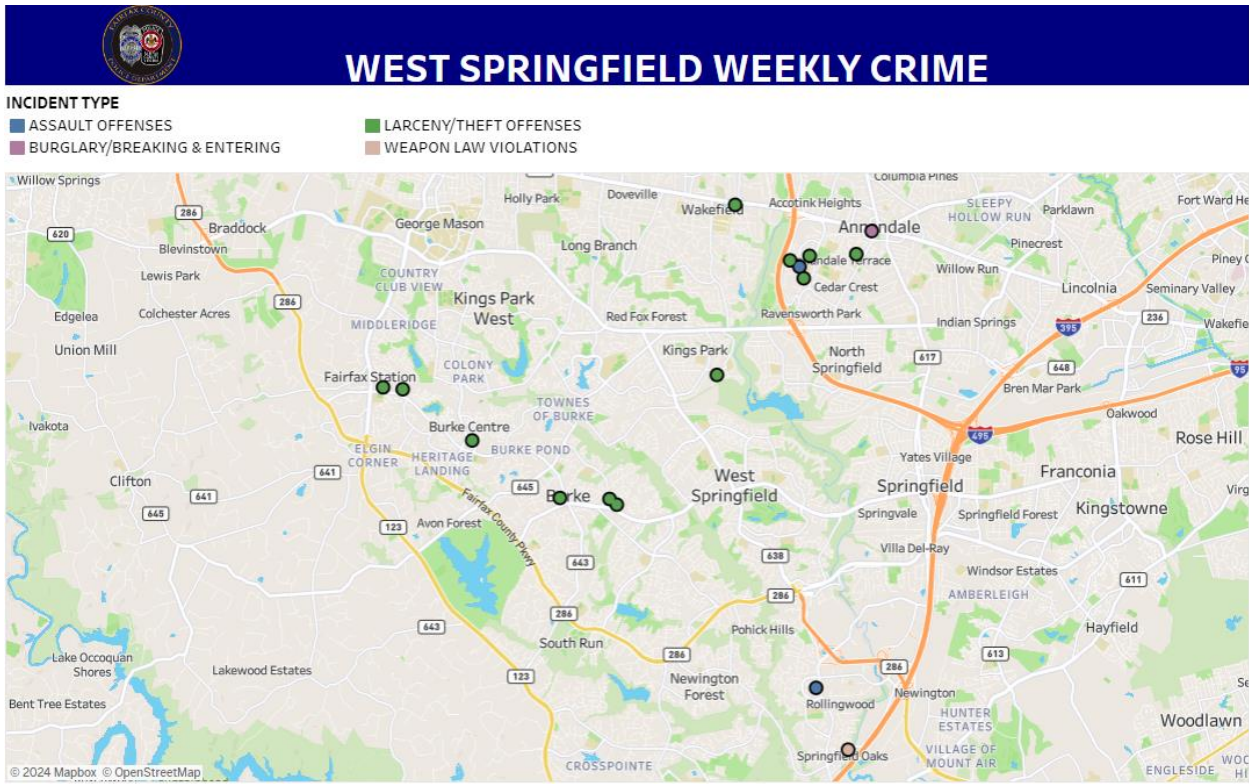

3rd Quarter Weekly Crime Recap Stats

Week 1

 WEST SPRINGFIELD WEEKLY CRIME				
DATE REPORTED	INCIDENT TYPE		INCIDENT LOCATION (BLOCK)	
July 1, 2024	BURGLARY/BREAKING AND ENTERING	5800	CHASE COMMONS CT	1
	LARCENY - SHOPLIFTING	8000	ROLLING RD	1
	LARCENY - THEFT FROM MOTOR VEHICLE	4500	COMMONS DR JOHN TYLER CT	1
July 2, 2024	LARCENY - SHOPLIFTING	10300	NEW GUINEA RD	1
	LARCENY - THEFT FROM MOTOR VEHICLE	7600	RESERVATION DR	1
July 3, 2024	LARCENY - SHOPLIFTING	10600	BRADDOCK RD	2
	LARCENY - THEFT FROM MOTOR VEHICLE	4500	JOHN TYLER CT	1
July 4, 2024	LARCENY - SHOPLIFTING	10700	BRADDOCK RD	1
July 5, 2024	WEAPONS - BRANDISHING	8000	WINDING WAY CT	1
July 6, 2024	LARCENY - SHOPLIFTING	6000	BURKE COMMONS RD	1
	LARCENY - THEFT FROM MOTOR VEHICLE	7600	LITTLE RIVER TPKE	1
		9200	HUNTING PINES PL	1
	ROBBERY - CARJACKING	7600	ALLMAN DR	1

Week 2

 WEST SPRINGFIELD WEEKLY CRIME				
DATE REPORTED	INCIDENT TYPE	INCIDENT LOCATION (BLOCK)		
July 7, 2024	LARCENY - THEFT FROM MOTOR VEHICLE	5000	AMERICANA DR	1
		8300	LITTLE RIVER TPKE	1
July 8, 2024	ASSAULT - AGGRAVATED	7900	JOHN ADAMS CT	1
		8100	ROLLING RD	1
	LARCENY - SHOPLIFTING	5700	BURKE CENTRE PKWY	1
		5800	BURKE CENTRE PKWY	1
		7900	HERITAGE DR	1
		9200	OLD KEENE MILL RD	1
		9300	OLD KEENE MILL RD	1
July 9, 2024	BURGLARY/BREAKING AND ENTERING	7300	LITTLE RIVER TPKE	1
	LARCENY - THEFT FROM MOTOR VEHICLE	4600	JOHN HANCOCK CT	1
		7500	ZANUCK CT	1
	LARCENY - THEFT OF MOTOR VEHICLE PARTS	5500	MITCHAM CT	1
July 10, 2024	LARCENY - THEFT FROM MOTOR VEHICLE	6300	TISBURY DR	1
July 11, 2024	LARCENY - SHOPLIFTING	6000	BURKE COMMONS RD	1
July 13, 2024	WEAPONS - UNLAWFUL DISCHARGE/RECKLESS..	8600	MAZZELLO PL	1