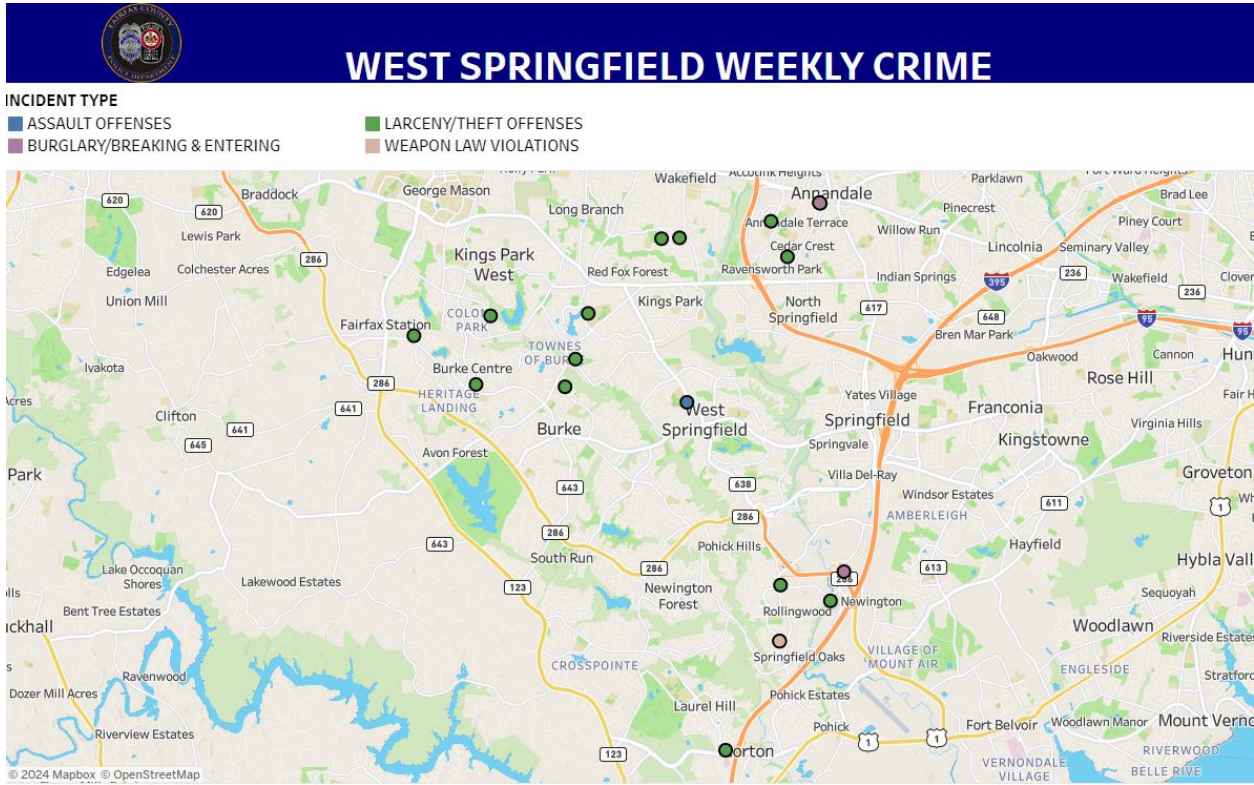

WEST SPRINGFIELD WEEKLY CRIME

INCIDENT TYPE

- ASSAULT OFFENSES
- BURGLARY/BREAKING & ENTERING
- LARCENY/THEFT OFFENSES

© 2024 Mapbox © OpenStreetMap

Week 11

 WEST SPRINGFIELD WEEKLY CRIME		
DATE REPORTED	INCIDENT TYPE	INCIDENT LOCATION (BLOCK)
September 8, 2024	LARCENY - THEFT FROM MOTOR VEHICLE	7800 HERITAGE DR
September 9, 2024	ABDUCTION - KIDNAPPING/ABDUCTION	8100 ROLLING RD
	LARCENY - THEFT FROM MOTOR VEHICLE	8900 LORTON RD
		9200 OLD KEENE MILL RD
September 10, 2024	LARCENY - SHOPLIFTING	6000 BURKE COMMONS RD
	LARCENY - THEFT FROM MOTOR VEHICLE	5000 WEBER ST
September 11, 2024	AUTO THEFT - AUTOS	5200 QUEENSBERRY AVE
	LARCENY - THEFT FROM MOTOR VEHICLE	5400 FLINT TAVERN PL
September 12, 2024	AUTO THEFT - AUTOS	8600 ROCKY GAP CT
September 14, 2024	ABDUCTION - KIDNAPPING/ABDUCTION	7600 MCWHORTER PL

Week 13

 WEST SPRINGFIELD WEEKLY CRIME				
DATE REPORTED	INCIDENT TYPE	INCIDENT LOCATION (BLOCK)		
September 22, 2024	LARCENY - THEFT FROM MOTOR VEHICLE	4200	AMERICANA DR	1
		5300	PUMPHREY DR	1
		9300	HUMPHRIES DR	1
September 23, ..	LARCENY - SHOPLIFTING	5700	BURKE CENTRE PKWY	1
September 24, ..	WEAPONS - BRANDISHING	9000	WHITE SPRUCE WAY	1
September 25, 2024	LARCENY - SHOPLIFTING	10300	NEW GUINEA RD	1
		10700	BRADDOCK RD	1
September 26, 2024	ASSAULT - AGGRAVATED	8000	REVENNA LN	1
	WEAPONS - CONCEALED WEAPON VIOLATION	Null	HOOES RD / OX RD	2
September 27, 2024	BURGLARY - NO FORCE	6200	WILMETTE DR	1
	LARCENY - SHOPLIFTING	6200	ROLLING RD	1
	LARCENY - THEFT FROM MOTOR VEHICLE	7400	FOUNTAIN HEAD DR	1
September 28, ..	LARCENY - THEFT FROM MOTOR VEHICLE	7400	LITTLE RIVER TPKE	1