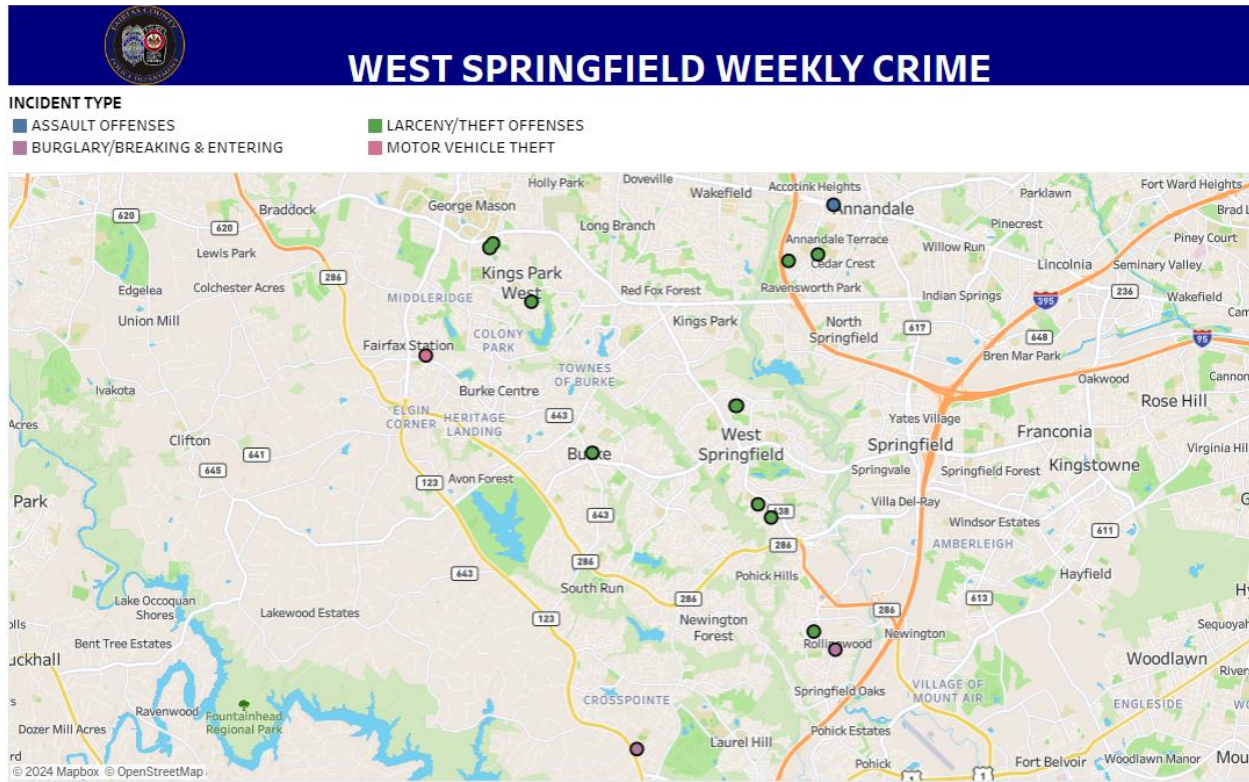

Week 6

WEST SPRINGFIELD WEEKLY CRIME

DATE REPORTED	INCIDENT TYPE	INCIDENT LOCATION (BLOCK)	COUNT
August 4, 2024	ABDUCTION - KIDNAPPING/ABDUCTION	8400 MAGIC LEAF RD	1
	ASSAULT - AGGRAVATED	8500 BARRINGTON CT	1
August 5, 2024	LARCENY - SHOPLIFTING	6000 BURKE COMMONS RD	1
		6400 LITTLE OX RD	1
	LARCENY - THEFT FROM MOTOR VEHICLE	8100 BRADDOCK RD	1
	LARCENY - THEFT OF MOTOR VEHICLE PARTS	7300 LINDEN TREE LN	1
August 6, 2024	LARCENY - SHOPLIFTING	6000 BURKE COMMONS RD	1
		8300 OLD KEENE MILL RD	1
August 7, 2024	AUTO THEFT - AUTOS	7600 INISHMORE CT	1
	BURGLARY - NO FORCE	7500 LITTLE RIVER TPKE	1
August 8, 2024	LARCENY - SHOPLIFTING	6000 BURKE COMMONS RD	1
	LARCENY - THEFT OF MOTOR VEHICLE PARTS	5000 AMERICANA DR	1
	WEAPONS - SHOOT OR THROW MISSILE INTO B..	4700 COMMONS DR	1
August 10, 2024	LARCENY - SHOPLIFTING	10300 NEW GUINEA RD	1

Week 8

 WEST SPRINGFIELD WEEKLY CRIME				
DATE REPORTED	INCIDENT TYPE	INCIDENT LOCATION (BLOCK)		
August 18, 2024	ASSAULT - AGGRAVATED	4500 JOHN TYLER CT		1
	LARCENY - THEFT FROM MOTOR VEHICLE	4800 CARRIAGEPARK RD		1
		5400 GAINSBOROUGH DR		1
		5500 SWIFT CURRENT CT		2
		5800 CROWNLEIGH CT		1
		9700 POINDEXTER CT		1
August 19, 2024	LARCENY - THEFT FROM MOTOR VEHICLE	4000 DOVEVILLE LN		1
August 20, 2024	LARCENY - SHOPLIFTING	6000 BURKE COMMONS RD		2
	LARCENY - THEFT OF MOTOR VEHICLE PARTS	4600 JOHN HANCOCK CT		1
	WEAPONS - BRANDISHING	6100 ROLLING RD		1
August 21, 2024	BURGLARY - NO FORCE	7500 LITTLE RIVER TPKE		1
	LARCENY - THEFT FROM MOTOR VEHICLE	Null AMERICANA DR / SCHUYLER DR		1
		4600 BOGART CT		1
	LARCENY - THEFT OF MOTOR VEHICLE PARTS	4700 AMERICANA DR		1
August 22, 2024	LARCENY - SHOPLIFTING	9000 BURKE LAKE RD		1
	LARCENY - THEFT FROM MOTOR VEHICLE	4400 CARMELO DR		1
		7600 LITTLE RIVER TPKE		1