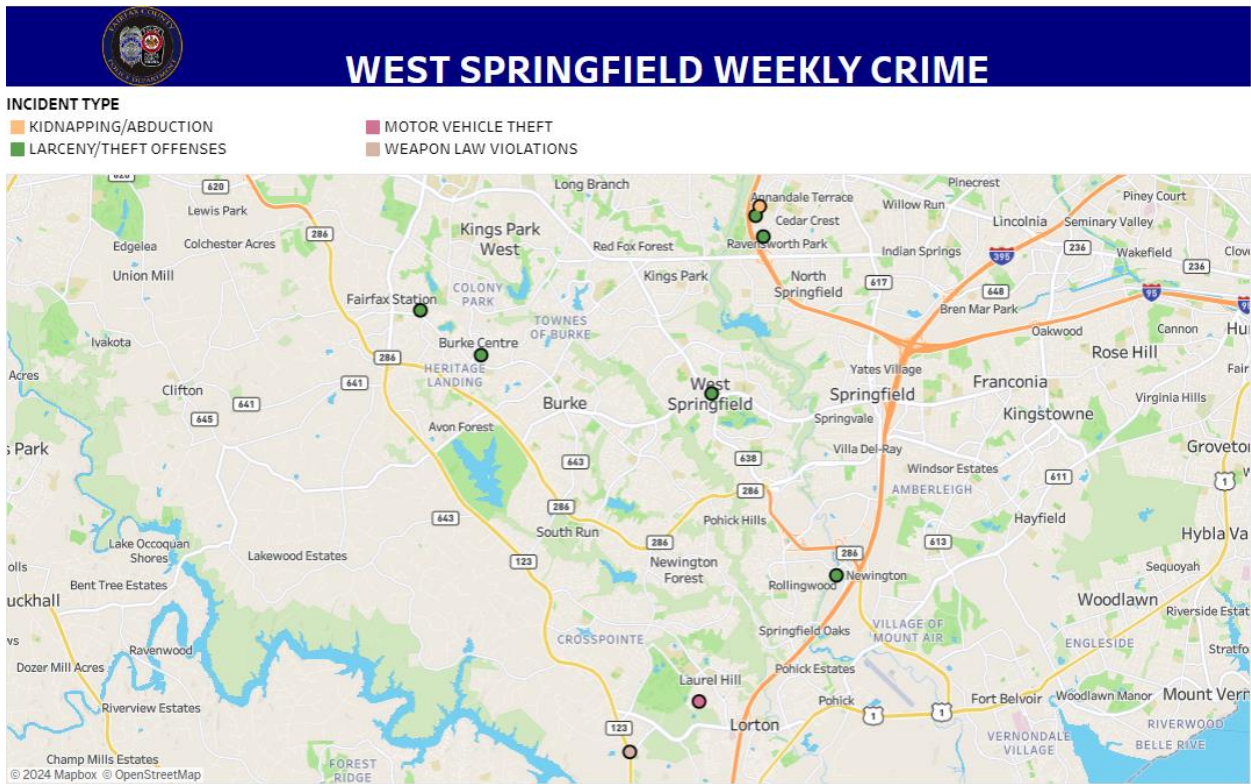

Week 9

WEST SPRINGFIELD WEEKLY CRIME				
DATE REPORTED	INCIDENT TYPE	INCIDENT LOCATION (BLOCK)	COUNT	COUNT
August 25, 2024	LARCENY - SHOPLIFTING	8300 OLD KEENE MILL RD	1	1
August 26, 2024	LARCENY - SHOPLIFTING	6000 BURKE COMMONS RD	1	1
	WEAPONS - SHOOT OR THROW MISSILE INTO A..	Null OX RD / WORKHOUSE RD	1	1
August 27, 2024	LARCENY - THEFT FROM MOTOR VEHICLE	4700 COMMONS DR	1	1
August 28, 2024	ABDUCTION - KIDNAPPING/ABDUCTION	4500 JOHN TYLER CT	1	1
	LARCENY - THEFT FROM MOTOR VEHICLE	7900 COLLEGE LN	1	1
August 30, 2024	AUTO THEFT - AUTOS	9400 QUADRANGLE ST	1	1
	LARCENY - SHOPLIFTING	5800 BURKE CENTRE PKWY	1	1
August 31, 2024	LARCENY - SHOPLIFTING	7400 BOSTON BLVD	1	1