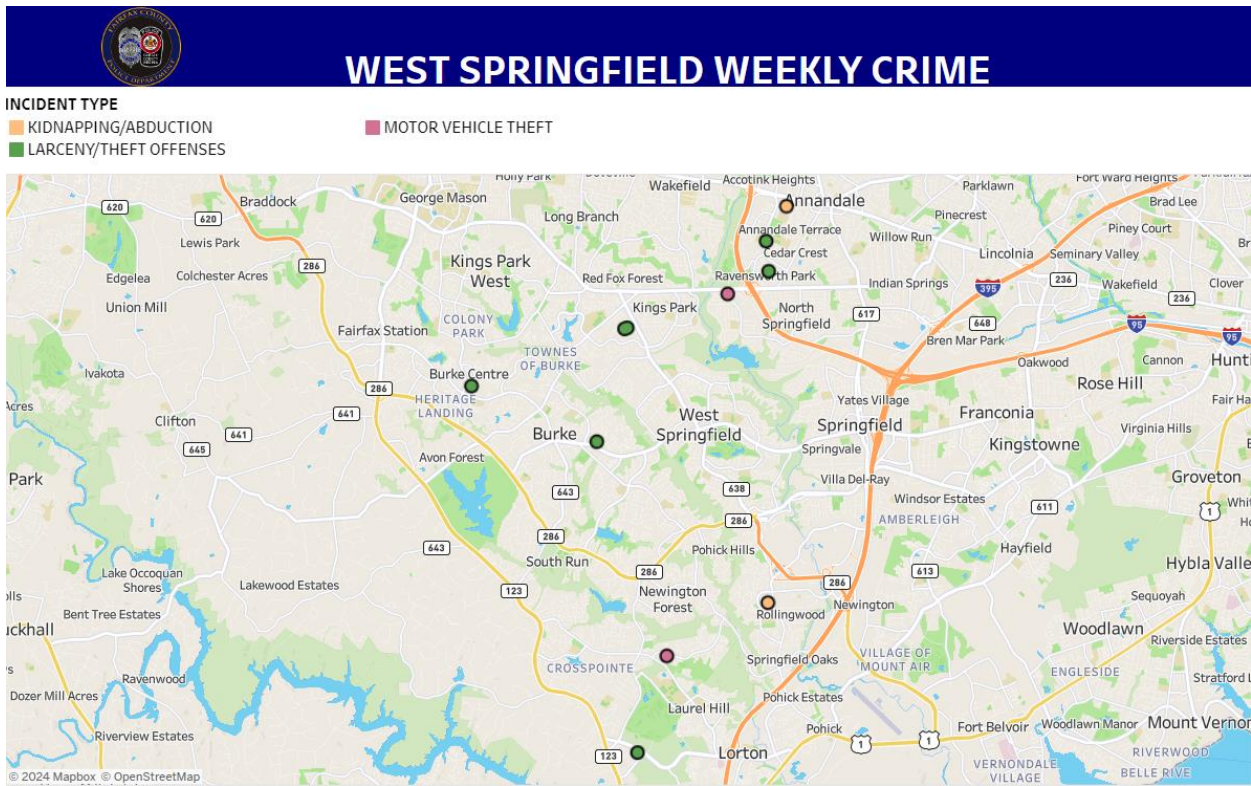

WEST SPRINGFIELD WEEKLY CRIME

INCIDENT TYPE

- ASSAULT OFFENSES
- BURGLARY/BREAKING & ENTERING
- LARCENY/THEFT OFFENSES

© 2024 Mapbox © OpenStreetMap

Week 11

 WEST SPRINGFIELD WEEKLY CRIME		
DATE REPORTED	INCIDENT TYPE	INCIDENT LOCATION (BLOCK)
September 8, 2024	LARCENY - THEFT FROM MOTOR VEHICLE	7800 HERITAGE DR
September 9, 2024	ABDUCTION - KIDNAPPING/ABDUCTION	8100 ROLLING RD
	LARCENY - THEFT FROM MOTOR VEHICLE	8900 LORTON RD
		9200 OLD KEENE MILL RD
September 10, 2024	LARCENY - SHOPLIFTING	6000 BURKE COMMONS RD
	LARCENY - THEFT FROM MOTOR VEHICLE	5000 WEBER ST
September 11, 2024	AUTO THEFT - AUTOS	5200 QUEENSBERRY AVE
	LARCENY - THEFT FROM MOTOR VEHICLE	5400 FLINT TAVERN PL
September 12, 2024	AUTO THEFT - AUTOS	8600 ROCKY GAP CT
September 14, 2024	ABDUCTION - KIDNAPPING/ABDUCTION	7600 MCWHORTER PL

Week 12

 WEST SPRINGFIELD WEEKLY CRIME				
DATE REPORTED	INCIDENT TYPE	INCIDENT LOCATION (BLOCK)		
September 15, ..	ASSAULT - AGGRAVATED	6100	ROLLING RD	1
September 16, 2024	BURGLARY/BREAKING AND ENTERING	7400	MCWHORTER PL	1
	LARCENY - SHOPLIFTING	7900	ROLLING RD	1
	LARCENY - THEFT FROM MOTOR VEHICLE	Null	BRIGANTINE WAY / CROWS NEST CT	1
			CALSTOCK CT / LAKE BRADDOCK DR	1
		7400	MCWHORTER PL	3
September 17, 2024	LARCENY - THEFT OF MOTOR VEHICLE PARTS	4700	PHILADELPHIA PL	1
			PONDEROSA DR	1
September 18, 2024	BURGLARY/BREAKING AND ENTERING	7200	FULLERTON RD	1
	LARCENY - THEFT FROM MOTOR VEHICLE	4900	ERIE ST	2
September 19, 2024	LARCENY - SHOPLIFTING	9400	OLD BURKE LAKE RD	1
	LARCENY - THEFT FROM MOTOR VEHICLE	8200	SILVERBROOK RD	1
	WEAPONS - SHOOT OR THROW MISSILE INTO B..	7700	MATISSE WAY	2
September 20, 2024	LARCENY - SHOPLIFTING	5800	BURKE CENTRE PKWY	1
		6000	BURKE COMMONS RD	1
		7400	BOSTON BLVD	1
		7900	HERITAGE DR	1
September 21, ..	LARCENY - THEFT FROM MOTOR VEHICLE	6100	CLERKENWELL CT	1