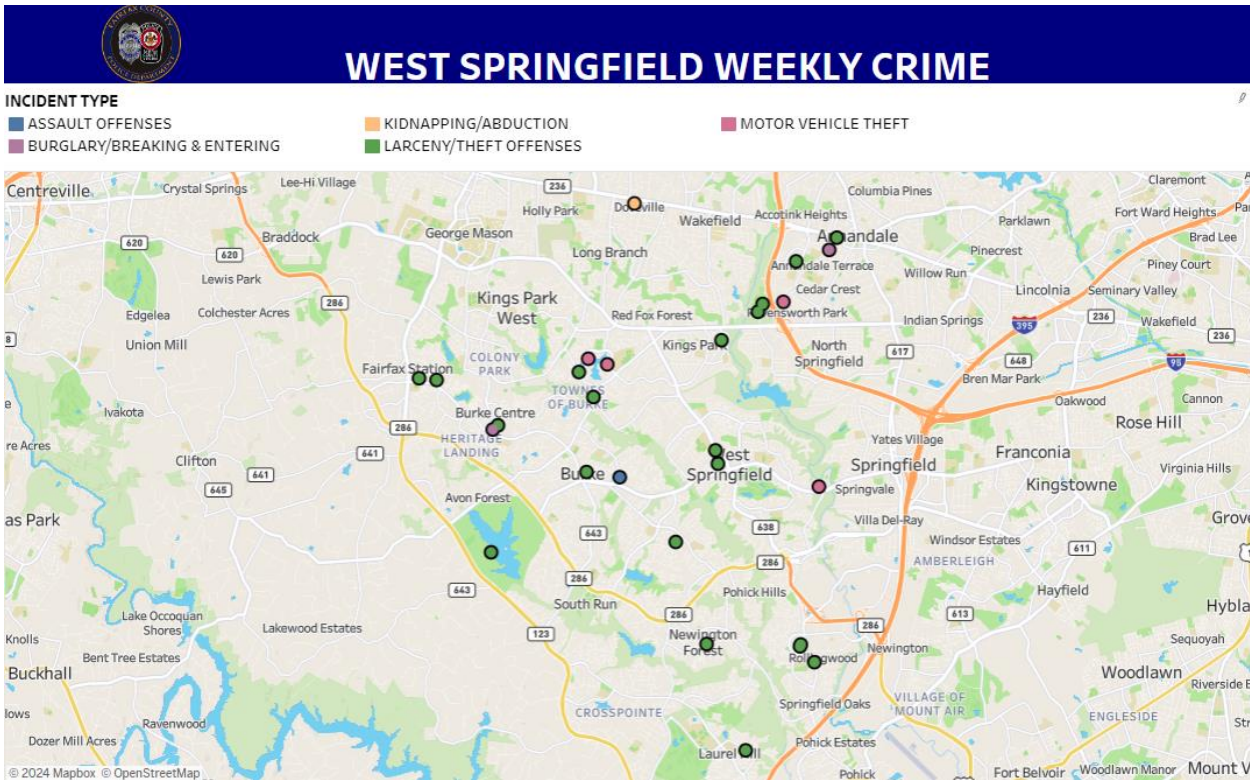

Week 5

WEST SPRINGFIELD WEEKLY CRIME				
DATE REPORTED	INCIDENT TYPE	INCIDENT LOCATION (BLOCK)		
July 28, 2024	LARCENY - SHOPLIFTING	5800	BURKE CENTRE PKWY	1
		7700	WOODSTREAM CT	1
July 29, 2024	AUTO THEFT - AUTOS	5500	LIGHTHOUSE LN	1
	LARCENY - SHOPLIFTING	7900	HERITAGE DR	1
		8100	ROLLING RD	1
		9600	OLD KEENE MILL RD	1
	LARCENY - THEFT FROM MOTOR VEHICLE	Null	BURKE RD / LAKE BRADDOCK DR	1
		8900	PINION PL	1
July 30, 2024	LARCENY - THEFT OF MOTOR VEHICLE PARTS	8500	SUMMER BREEZE LN	1
	LARCENY - SHOPLIFTING	6000	BURKE COMMONS RD	2
July 31, 2024	LARCENY - THEFT OF MOTOR VEHICLE PARTS	8500	THAMES ST	1
	AUTO THEFT - AUTOS	6600	BURLINGTON PL	1
August 1, 2024	LARCENY - SHOPLIFTING	8100	ROLLING RD	1
	LARCENY - THEFT OF MOTOR VEHICLE PARTS	7000	HUNDSFORD LN	1
August 2, 2024	ASSAULT - AGGRAVATED	9300	OLD KEENE MILL RD	1
	AUTO THEFT - AUTOS	4900	AMERICANA DR	1
		5400	BRIXHAM CT	1
	BURGLARY - NO FORCE	4400	MEDFORD DR	1
	BURGLARY/BREAKING AND ENTERING	6100	BURKE COMMONS RD	1
	LARCENY - SHOPLIFTING	5700	BURKE CENTRE PKWY	1
	LARCENY - THEFT FROM MOTOR VEHICLE	7400	LITTLE RIVER TPKE	1