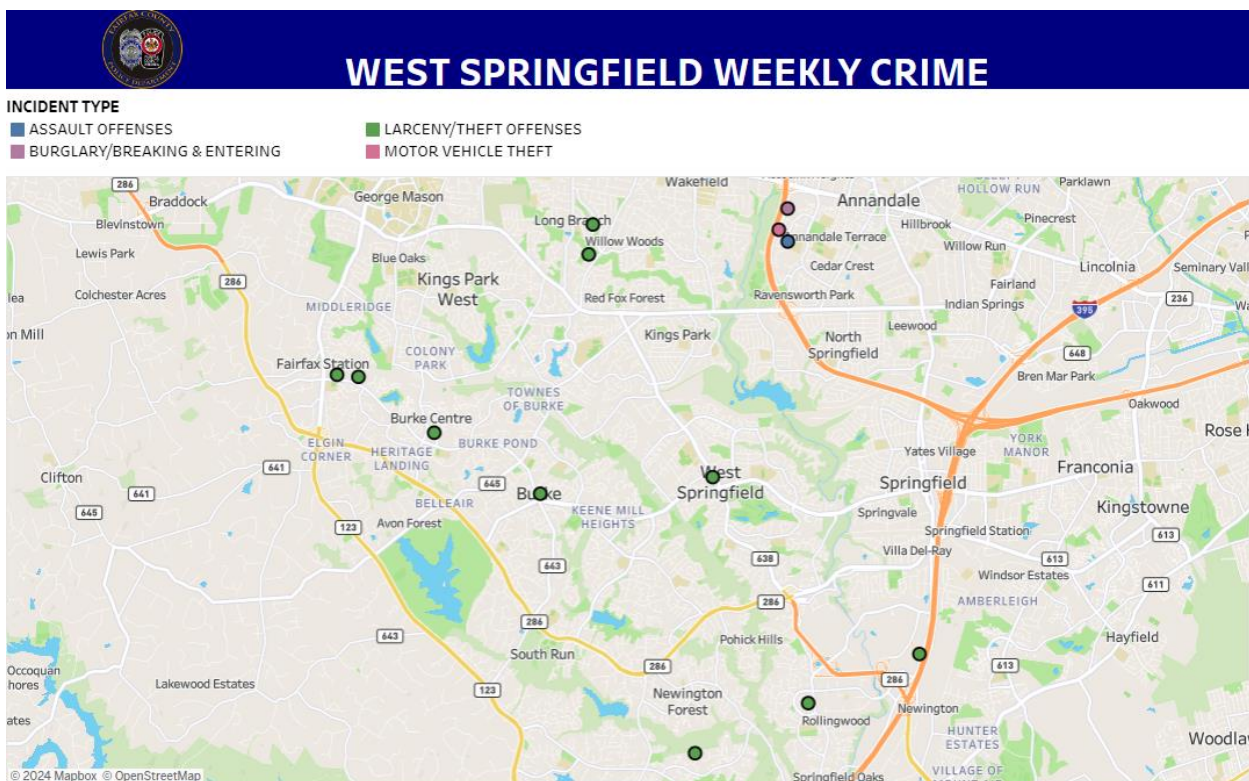

WEST SPRINGFIELD WEEKLY CRIME

INCIDENT TYPE

- BURGLARY/BREAKING & ENTERING
- LARCENY/THEFT OFFENSES
- MOTOR VEHICLE THEFT

Week 12

 WEST SPRINGFIELD WEEKLY CRIME				
DATE REPORTED	INCIDENT TYPE	INCIDENT LOCATION (BLOCK)		
June 16, 2024	AUTO THEFT - AUTOS	Null	AMERICANA DR / PATRIOT DR	1
June 18, 2024	LARCENY - THEFT FROM MOTOR VEHICLE	7700	BACKLICK RD	1
June 19, 2024	LARCENY - SHOPLIFTING	8100	ROLLING RD	1
	LARCENY - THEFT FROM MOTOR VEHICLE	4700	GUINEA RD	1
	LARCENY - THEFT OF MOTOR VEHICLE PARTS	4400	ROCKCREST DR	1
		6200	ROLLING RD	1
June 20, 2024		8500	GREAT LAKE LN	1
	BURGLARY - NO FORCE	4400	AMERICANA DR	1
	LARCENY - SHOPLIFTING	5700	BURKE CENTRE PKWY	1
June 21, 2024		6000	BURKE COMMONS RD	1
	LARCENY - SHOPLIFTING	5800	BURKE CENTRE PKWY	1
		8100	ROLLING RD	1
June 22, 2024		9600	OLD KEENE MILL RD	1
	ASSAULT - AGGRAVATED	7900	JOHN ADAMS CT	1

Week 13

 WEST SPRINGFIELD WEEKLY CRIME				
DATE REPORTED	INCIDENT TYPE	INCIDENT LOCATION (BLOCK)		
June 24, 2024	AUTO THEFT - AUTOS	5000	MCFARLAND DR	1
	BURGLARY/BREAKING AND ENTERING	7600	LITTLE RIVER TPKE	1
	LARCENY - SHOPLIFTING	8100	ROLLING RD	1
June 25, 2024	LARCENY - THEFT FROM MOTOR VEHICLE	Null	DONNYBROOK CT / HERITAGE DR	1
		4200	KILBOURNE DR	1
		6400	FENESTRA CT	1
June 26, 2024	AUTO THEFT - OTHER VEHICLES	6100	ROLLING RD	1
	LARCENY - SHOPLIFTING	8400	OLD KEENE MILL RD	2
June 27, 2024	LARCENY - SHOPLIFTING	8100	ROLLING RD	2
	WEAPONS - SHOOT OR THROW MISSILE INTO A..	9900	HEMLOCK WOODS LN	1
June 28, 2024	AUTO THEFT - OTHER VEHICLES	5900	KINGSFORD RD	1
	LARCENY - THEFT FROM MOTOR VEHICLE	4900	RAVENSWORTH RD	1
		7600	RESERVATION DR	1
		9000	BURKE LAKE RD	1
		9300	BRIARWOOD PL	1
June 29, 2024	LARCENY - SHOPLIFTING	5800	BURKE CENTRE PKWY	1
		6200	ROLLING RD	1