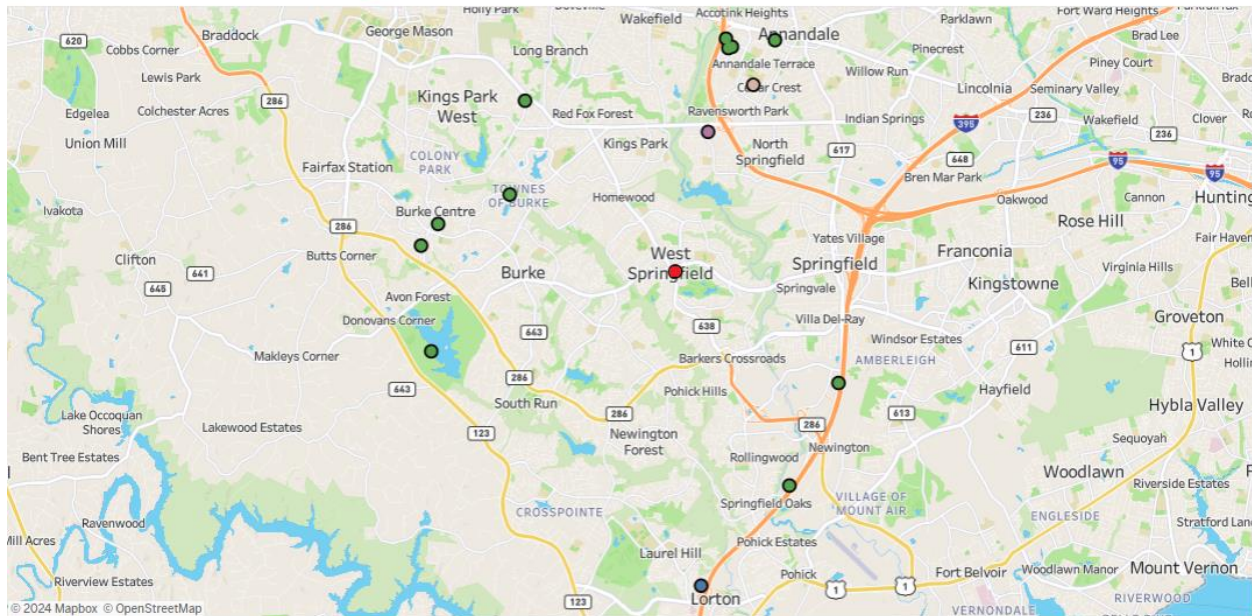

Week 9

WEST SPRINGFIELD WEEKLY CRIME				
DATE REPORTED	INCIDENT TYPE	INCIDENT LOCATION (BLOCK)		
May 26, 2024	BURGLARY - ATTEMPTED FORCIBLE ENTRY	5200	PORT ROYAL RD	1
May 27, 2024	LARCENY - THEFT OF MOTOR VEHICLE PARTS	9700	MASON BLUFF CT	1
May 28, 2024	LARCENY - THEFT FROM MOTOR VEHICLE	7300	OX RD	1
		7500	BACKLICK RD	1
	LARCENY - THEFT OF MOTOR VEHICLE PARTS	9500	BRADDOCK RD	1
May 29, 2024	LARCENY - THEFT FROM MOTOR VEHICLE	7500	LITTLE RIVER TPKE	1
	ROBBERY - COMMERCIAL	6300	ROLLING RD	1
May 30, 2024	LARCENY - THEFT FROM MOTOR VEHICLE	8400	ALBAN RD	1
	WEAPONS - SHOOT OR THROW MISSILE INTO A..	7600	ARLEN ST	1
May 31, 2024	ASSAULT - KNIFE OR CUTTING INSTRUMENT	9100	FUREY RD	1
	LARCENY - THEFT FROM MOTOR VEHICLE	4300	AMERICANA DR	1
		4400	BRIARWOOD CT N	2
	LARCENY - THEFT OF MOTOR VEHICLE PARTS	6100	DORY LANDING CT	1
June 1, 2024	LARCENY - SHOPLIFTING	6000	BURKE COMMONS RD	1

WEST SPRINGFIELD WEEKLY CRIME				

INCIDENT TYPE

- ASSAULT OFFENSES
- LARCENY/THEFT OFFENSES
- WEAPON LAW VIOLATIONS
- BURGLARY/BREAKING & ENTERING
- ROBBERY