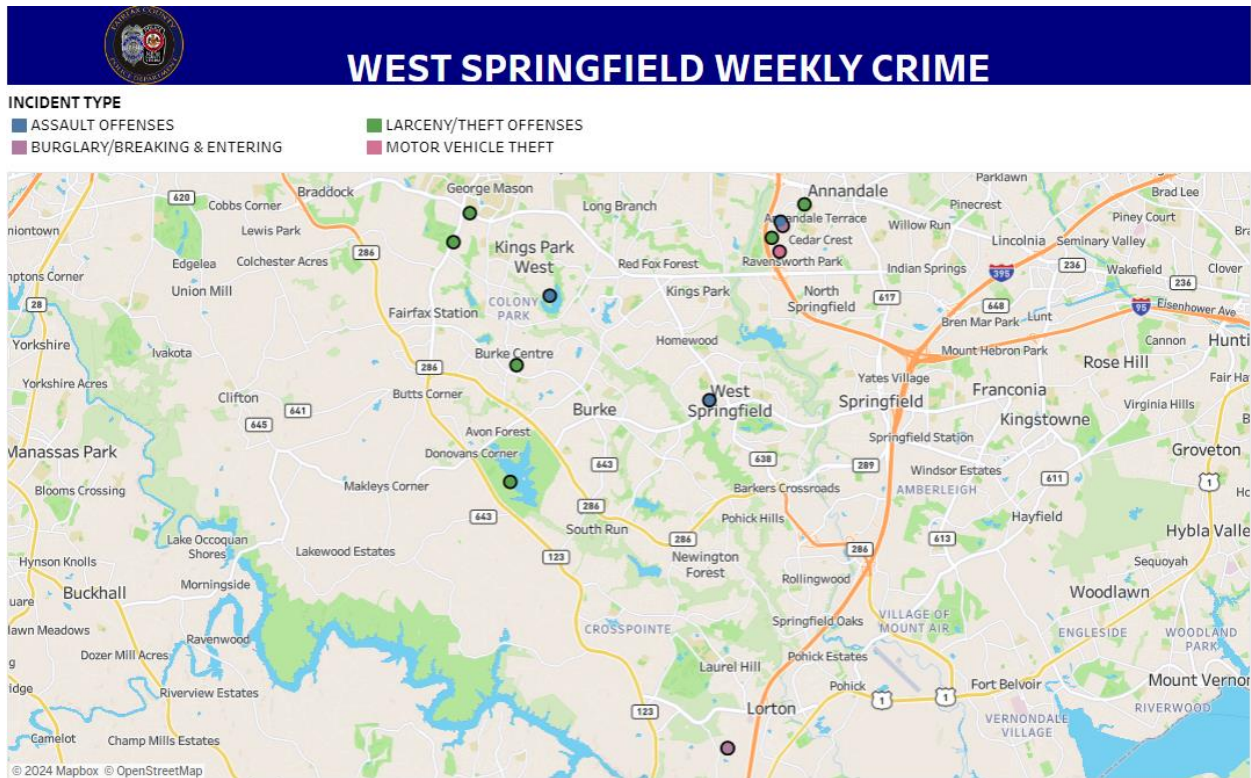

2nd Quarter Weekly Crime Recap Stats

Week 1

 WEST SPRINGFIELD WEEKLY CRIME				
DATE REPORTED	INCIDENT TYPE	INCIDENT LOCATION (BLOCK)		
April 1, 2024	AUTO THEFT - AUTOS	4900 AMERICANA DR		1
	LARCENY - THEFT FROM MOTOR VEHICLE	Null BRIARWOOD CT / PATRIOT DR		1
		7500 ADAMS PARK CT		1
April 2, 2024	WEAPONS - BRANDISHING	Null LOBELIA LN / TRILLIUM LN		1
	LARCENY - THEFT FROM MOTOR VEHICLE	4500 COMMONS DR		1
April 3, 2024	LARCENY - SHOPLIFTING	6000 BURKE COMMONS RD		1
		9600 OLD KEENE MILL RD		1
	LARCENY - THEFT FROM MOTOR VEHICLE	7800 SUTTER LN		1
April 4, 2024	LARCENY - THEFT OF MOTOR VEHICLE PARTS	6300 CARDINAL HILL PL		1
	LARCENY - THEFT FROM MOTOR VEHICLE	4500 COMMONS DR		2
April 5, 2024	BURGLARY/BREAKING AND ENTERING	8500 FOREST ST		1
	LARCENY - SHOPLIFTING	6000 BURKE COMMONS RD		1
		8200 GUNSTON CORNER LN		1
April 6, 2024	LARCENY - SHOPLIFTING	6000 BURKE COMMONS RD		1

Week 2

 WEST SPRINGFIELD WEEKLY CRIME				
DATE REPORTED	INCIDENT TYPE	INCIDENT LOCATION (BLOCK)		
April 7, 2024	LARCENY - SHOPLIFTING	9000	BURKE LAKE RD	1
April 8, 2024	LARCENY - THEFT FROM MOTOR VEHICLE	7900	CHARLES THOMSON LN	1
April 9, 2024	LARCENY - SHOPLIFTING	9600	OLD KEENE MILL RD	1
	LARCENY - THEFT FROM MOTOR VEHICLE	9800	OX RD	2
	LARCENY - THEFT OF MOTOR VEHICLE PARTS	5800	BURKE CENTRE PKWY	1
April 10, 2024	LARCENY - THEFT FROM MOTOR VEHICLE	4500	MEDFORD DR	1
April 12, 2024	AUTO THEFT - TRUCKS AND BUSES	5400	PORT ROYAL RD	1
	BURGLARY - NO FORCE	7200	OX RD	1
April 13, 2024	BURGLARY - NO FORCE	4900	TWINBROOK RD	1
	LARCENY - SHOPLIFTING	7400	BOSTON BLVD	1