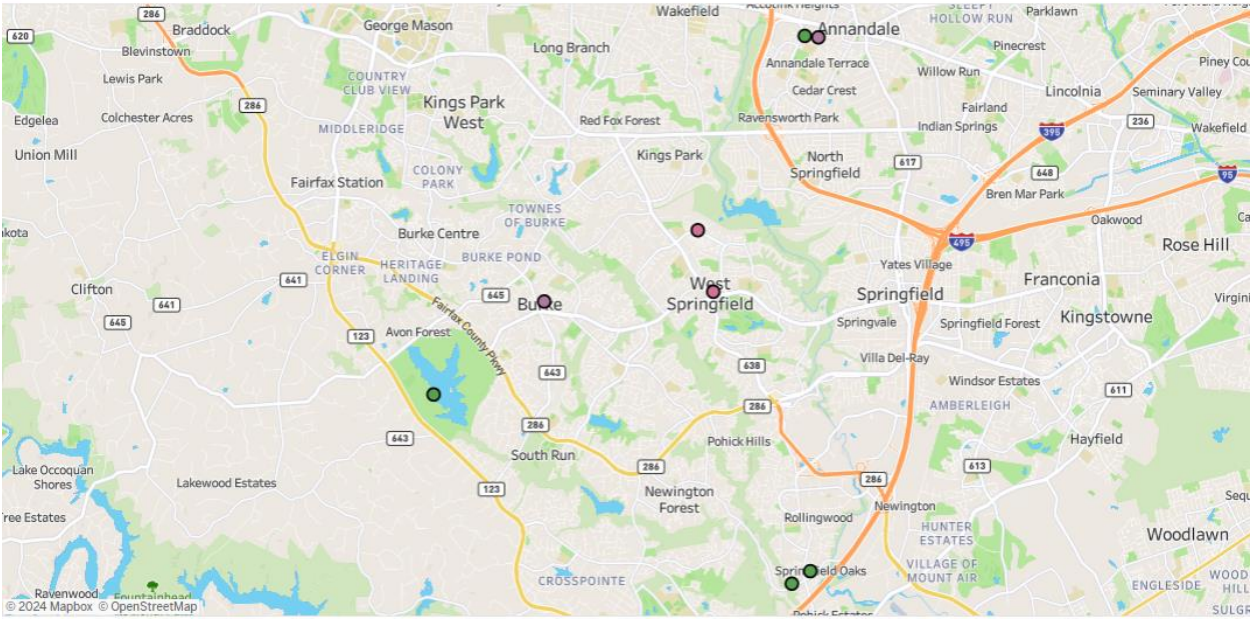

WEST SPRINGFIELD WEEKLY CRIME

INCIDENT TYPE

- LARCENY/THEFT OFFENSES
- WEAPON LAW VIOLATIONS

Week 11

 WEST SPRINGFIELD WEEKLY CRIME				
DATE REPORTED	INCIDENT TYPE	INCIDENT LOCATION (BLOCK)		
June 9, 2024	LARCENY - THEFT FROM MOTOR VEHICLE	7300	OX RD	1
June 11, 2024	LARCENY - THEFT FROM MOTOR VEHICLE	7700	SHADOWCREEK TER	1
June 12, 2024	AUTO THEFT - AUTOS	5800	REXFORD DR	1
	BURGLARY/BREAKING AND ENTERING	9600	OLD KEENE MILL RD	1
June 13, 2024	LARCENY - THEFT FROM MOTOR VEHICLE	4300	CARMELO DR	1
June 14, 2024	AUTO THEFT - AUTOS	8300	OLD KEENE MILL RD	1
June 15, 2024	BURGLARY/BREAKING AND ENTERING	7500	MCWHORTER PL	1
	LARCENY - THEFT FROM MOTOR VEHICLE	8500	LAUREL OAK DR	1

WEST SPRINGFIELD WEEKLY CRIME

INCIDENT TYPE

- BURGLARY/BREAKING & ENTERING
- LARCENY/THEFT OFFENSES
- MOTOR VEHICLE THEFT

Week 12

 WEST SPRINGFIELD WEEKLY CRIME				
DATE REPORTED	INCIDENT TYPE	INCIDENT LOCATION (BLOCK)		
June 16, 2024	AUTO THEFT - AUTOS	Null	AMERICANA DR / PATRIOT DR	1
June 18, 2024	LARCENY - THEFT FROM MOTOR VEHICLE	7700	BACKLICK RD	1
June 19, 2024	LARCENY - SHOPLIFTING	8100	ROLLING RD	1
	LARCENY - THEFT FROM MOTOR VEHICLE	4700	GUINEA RD	1
	LARCENY - THEFT OF MOTOR VEHICLE PARTS	4400	ROCKCREST DR	1
		6200	ROLLING RD	1
June 20, 2024		8500	GREAT LAKE LN	1
	BURGLARY - NO FORCE	4400	AMERICANA DR	1
	LARCENY - SHOPLIFTING	5700	BURKE CENTRE PKWY	1
June 21, 2024		6000	BURKE COMMONS RD	1
	LARCENY - SHOPLIFTING	5800	BURKE CENTRE PKWY	1
		8100	ROLLING RD	1
June 22, 2024		9600	OLD KEENE MILL RD	1
	ASSAULT - AGGRAVATED	7900	JOHN ADAMS CT	1