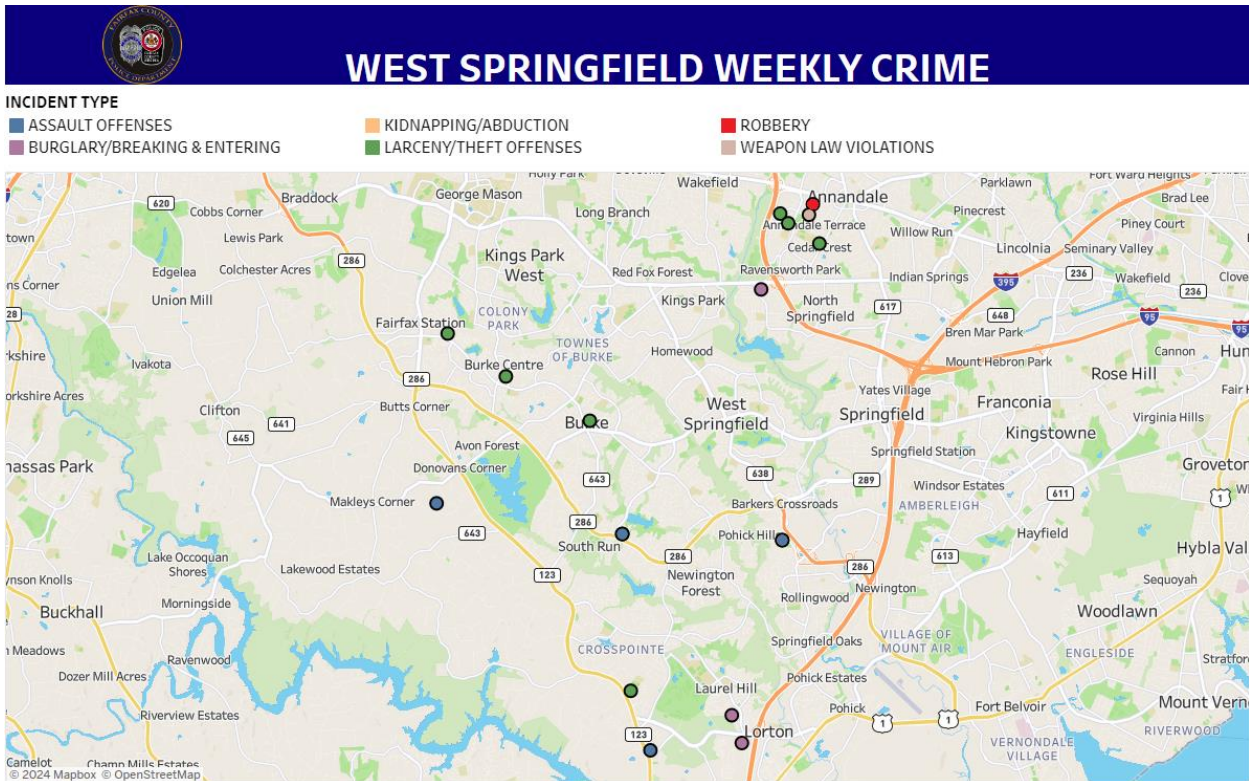

Week 8

WEST SPRINGFIELD WEEKLY CRIME				
DATE REPORTED	INCIDENT TYPE	INCIDENT LOCATION (BLOCK)		
May 19, 2024	ABDUCTION - KIDNAPPING/ABDUCTION	7500	CHANCELLOR WAY	1
	ASSAULT - AGGRAVATED	7500	CHANCELLOR WAY	1
	LARCENY - SHOPLIFTING	9600	OLD KEENE MILL RD	1
May 20, 2024	BURGLARY - NO FORCE	9300	SANGER ST	1
	BURGLARY/BREAKING AND ENTERING	8300	DUCK HAWK WAY	1
May 21, 2024	BURGLARY/BREAKING AND ENTERING	5200	PORT ROYAL RD	1
	LARCENY - SHOPLIFTING	7900	HERITAGE DR	1
	LARCENY - THEFT FROM MOTOR VEHICLE	4800	BRISTOW DR	1
	ROBBERY - PERSON	7500	MCWHORTER PL	1
May 22, 2024	WEAPONS - BRANDISHING	7600	HERALD ST	1
	ASSAULT - AGGRAVATED	7500	HUNTSMAN BLVD	1
	LARCENY - SHOPLIFTING	9000	OX RD	1
May 23, 2024	ROBBERY - PERSON	7500	HUNTSMAN BLVD	1
	LARCENY - SHOPLIFTING	5800	BURKE CENTRE PKWY	1
May 24, 2024	LARCENY - THEFT FROM MOTOR VEHICLE	7800	INVERTON RD	1
	ASSAULT - OTHER DANGEROUS WEAPON	9400	OX RD	1
May 25, 2024	LARCENY - SHOPLIFTING	9600	OLD KEENE MILL RD	1
	ASSAULT - AGGRAVATED	10900	JENNIFER MARIE PL	1
	LARCENY - SHOPLIFTING	6000	BURKE COMMONS RD	1
		9600	OLD KEENE MILL RD	1