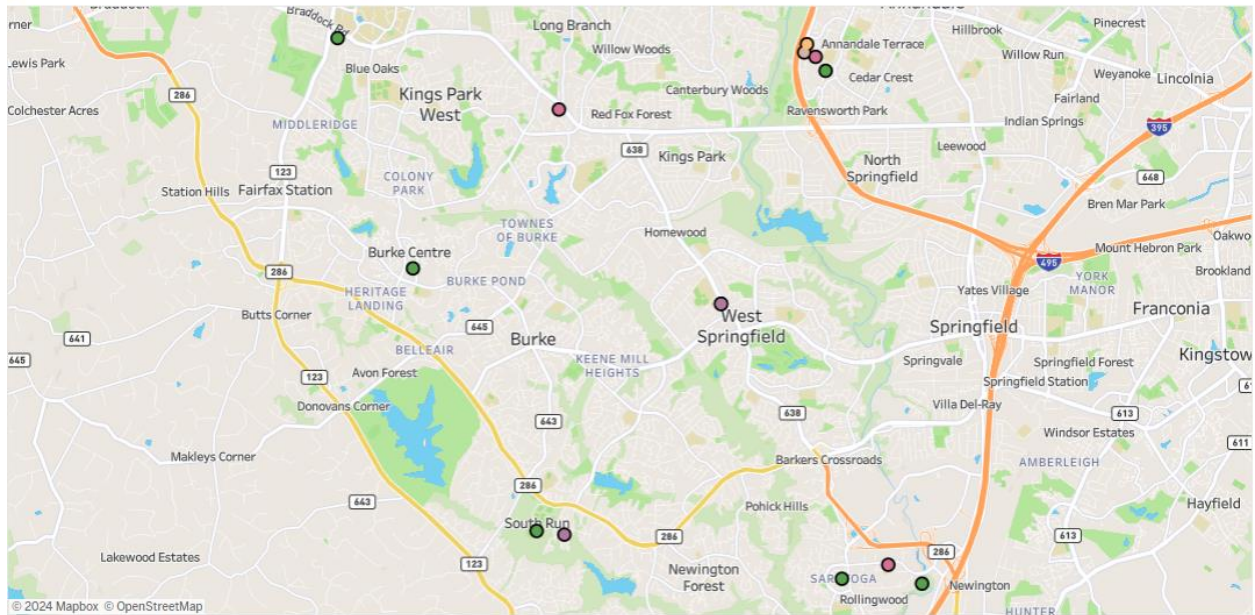

Week 4

WEST SPRINGFIELD WEEKLY CRIME				
DATE REPORTED	INCIDENT TYPE	INCIDENT LOCATION (BLOCK)		
April 21, 2024	LARCENY - SHOPLIFTING	7400	BOSTON BLVD	1
April 22, 2024	LARCENY - SHOPLIFTING	6000	BURKE COMMONS RD	2
	WEAPONS - SHOOT OR THROW MISSILE INTO B..	7900	CHARLES THOMSON LN	1
April 23, 2024	BURGLARY - NO FORCE	6100	ROLLING RD	1
	LARCENY - SHOPLIFTING	7400	BOSTON BLVD	1
		10700	BRADDOCK RD	1
	LARCENY - THEFT FROM MOTOR VEHICLE	7600	RESERVATION DR	1
April 24, 2024	AUTO THEFT - AUTOS	5000	TIBBITT LN	1
	BURGLARY/BREAKING AND ENTERING	7700	HUNTSMAN BLVD	1
April 25, 2024	AUTO THEFT - OTHER VEHICLES	Null	FULLERTON RD	1
		4700	NATHAN HALE DR	1
	LARCENY - SHOPLIFTING	6000	BURKE COMMONS RD	1
April 26, 2024	LARCENY - THEFT FROM MOTOR VEHICLE	7800	WINONA CT	1
	WEAPONS - BRANDISHING	6100	ROLLING RD	1
April 27, 2024	ABDUCTION - KIDNAPPING/ABDUCTION	4600	JOHN HANCOCK CT	1
	LARCENY - SHOPLIFTING	8100	ROLLING RD	1

	WEST SPRINGFIELD WEEKLY CRIME

INCIDENT TYPE

- BURGLARY/BREAKING & ENTERING
- LARCENY/THEFT OFFENSES
- WEAPON LAW VIOLATIONS
- KIDNAPPING/ABDUCTION
- MOTOR VEHICLE THEFT

© 2024 Mapbox © OpenStreetMap