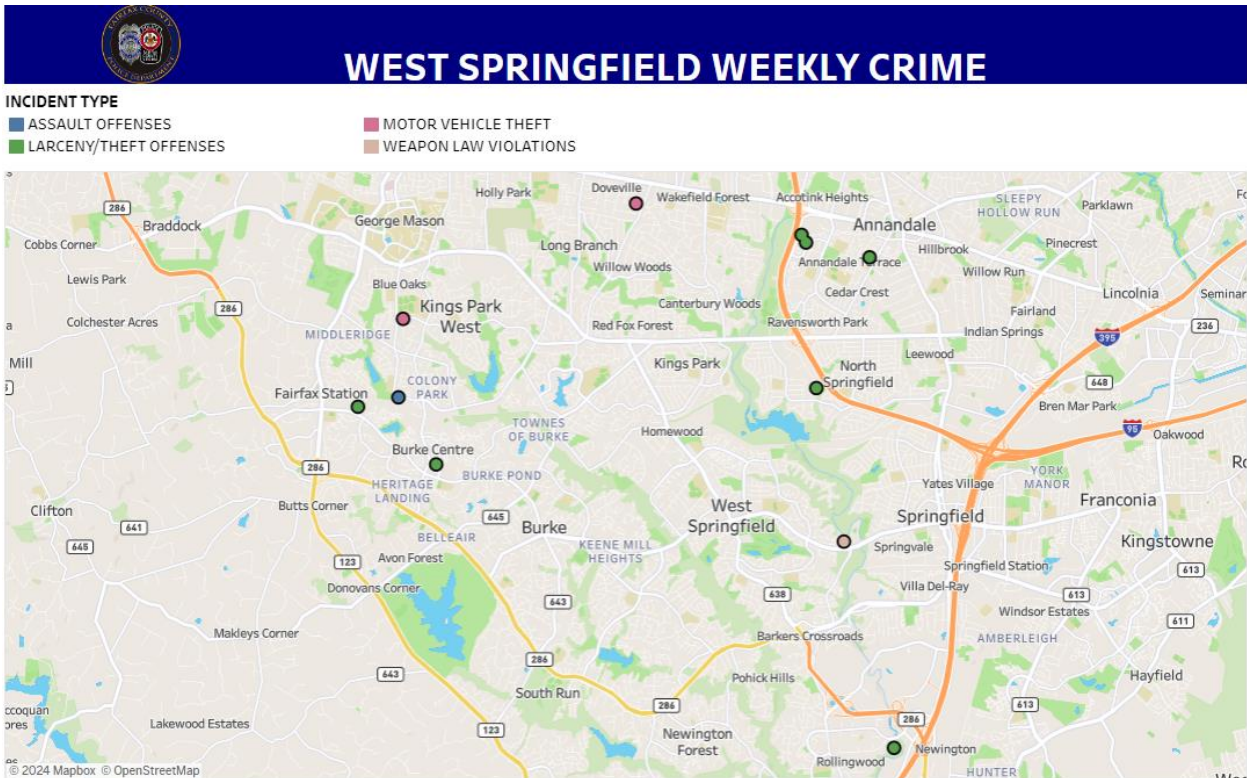

	WEST SPRINGFIELD WEEKLY CRIME
--	-------------------------------

INCIDENT TYPE

- BURGLARY/BREAKING & ENTERING
- LARCENY/THEFT OFFENSES
- WEAPON LAW VIOLATIONS
- KIDNAPPING/ABDUCTION
- MOTOR VEHICLE THEFT

© 2024 Mapbox © OpenStreetMap

Week 5

 WEST SPRINGFIELD WEEKLY CRIME				
DATE REPORTED	INCIDENT TYPE	INCIDENT LOCATION (BLOCK)		
April 28, 2024	WEAPONS - SHOOT OR THROW MISSILE INTO A..	7700 TIVERTON DR		1
April 30, 2024	LARCENY - SHOPLIFTING	6000 BURKE COMMONS RD		1
May 1, 2024	AUTO THEFT - OTHER VEHICLES	4100 ELIZABETH LN		1
	LARCENY - THEFT OF MOTOR VEHICLE PARTS	5500 PORT ROYAL RD		1
May 2, 2024	ASSAULT - AGGRAVATED	5500 COROT CT		1
May 3, 2024	AUTO THEFT - AUTOS	Null COLLINGHAM DR / COMMONWEALTH BL..		1
	LARCENY - SHOPLIFTING	5800 BURKE CENTRE PKWY		1
		7400 BOSTON BLVD		1
	LARCENY - THEFT OF MOTOR VEHICLE PARTS	4500 GARBO CT		1
May 4, 2024	LARCENY - THEFT FROM MOTOR VEHICLE	4400 AMERICANA DR		1
		BRIARWOOD CT N		1

Week 6

 WEST SPRINGFIELD WEEKLY CRIME				
DATE REPORTED	INCIDENT TYPE	INCIDENT LOCATION (BLOCK)		
May 5, 2024	LARCENY - SHOPLIFTING	9600	OLD KEENE MILL RD	1
	ROBBERY - PERSON	9400	EAGLE TRCE	1
May 6, 2024	LARCENY - THEFT FROM MOTOR VEHICLE	7500	LITTLE RIVER TPKE	1
May 7, 2024	LARCENY - THEFT FROM MOTOR VEHICLE	8200	GRADY CT	1
May 9, 2024	LARCENY - SHOPLIFTING	6000	BURKE COMMONS RD	1
	LARCENY - THEFT OF MOTOR VEHICLE PARTS	4900	HERKIMER ST	1
May 11, 2024	BURGLARY - NO FORCE	8100	ALBAN RD	1