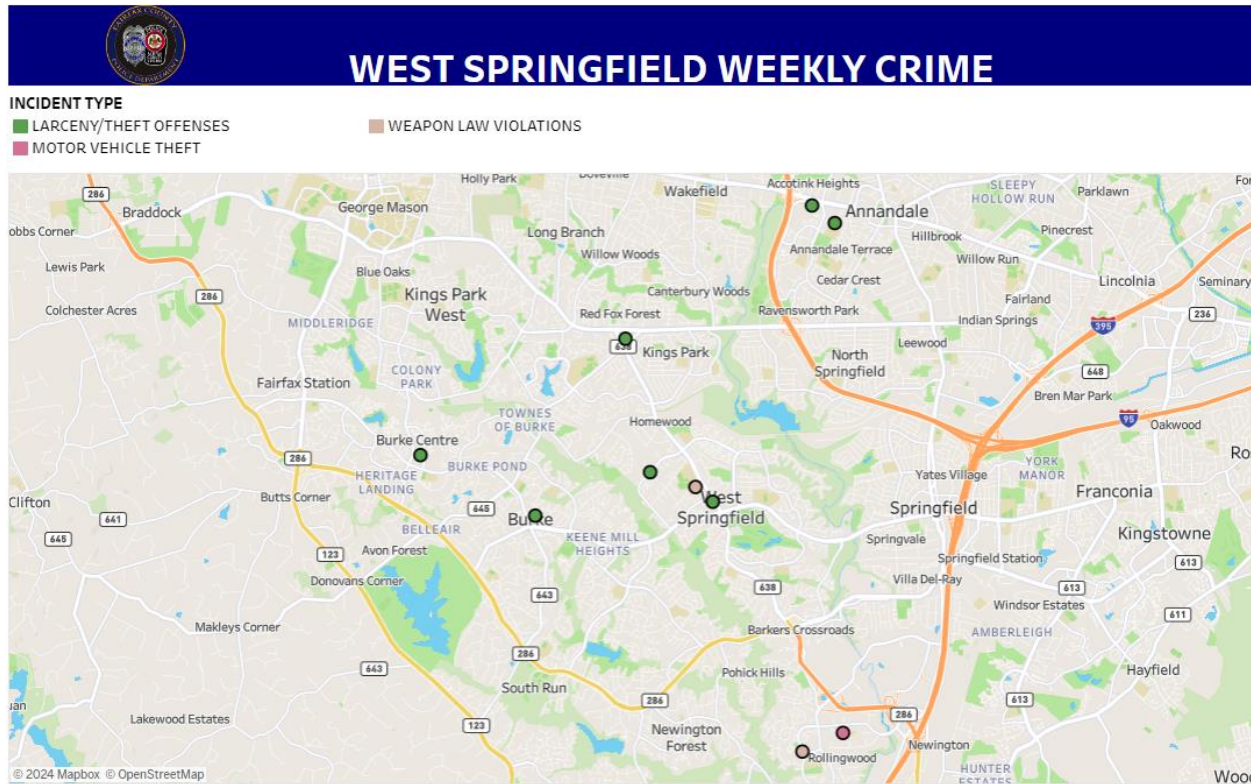

Week 7

WEST SPRINGFIELD WEEKLY CRIME				
DATE REPORTED	INCIDENT TYPE	INCIDENT LOCATION (BLOCK)		
May 12, 2024	LARCENY - SHOPLIFTING	9600	OLD KEENE MILL RD	1
	WEAPONS - BRANDISHING	8100	EDINBURGH DR	1
May 13, 2024	AUTO THEFT - AUTOS	8000	CAMERON BROWN CT	1
	LARCENY - THEFT FROM MOTOR VEHICLE	Null	HILLSIDE RD / RIDGE HOLLOW CT	1
May 14, 2024	LARCENY - SHOPLIFTING	4200	AMERICANA DR	1
		6000	BURKE COMMONS RD	1
May 15, 2024	WEAPONS - CONCEALED WEAPON VIOLATION	9000	BURKE LAKE RD	1
		8500	TUTTLE RD	1
May 17, 2024	LARCENY - SHOPLIFTING	6200	ROLLING RD	1
May 18, 2024	LARCENY - SHOPLIFTING	6000	BURKE COMMONS RD	1
	LARCENY - THEFT FROM MOTOR VEHICLE	7600	ALLMAN DR	1