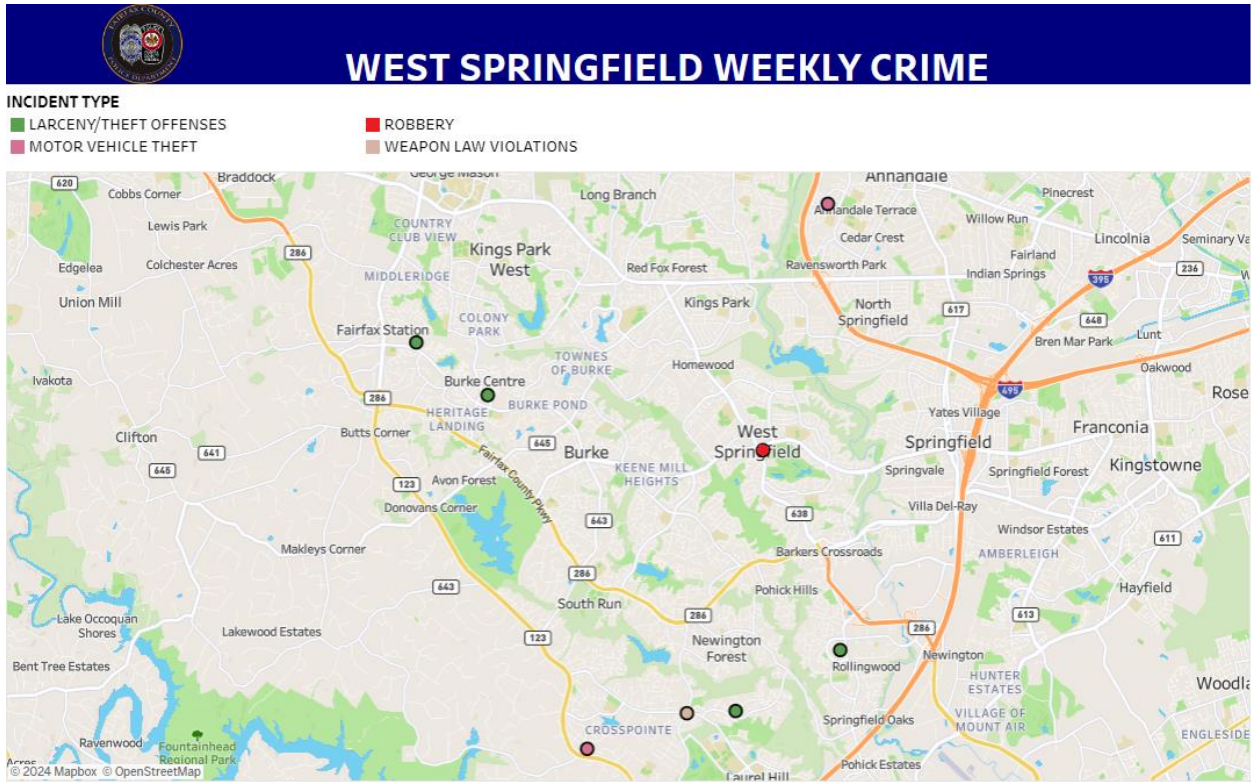

Week 3

WEST SPRINGFIELD WEEKLY CRIME				
DATE REPORTED	INCIDENT TYPE	INCIDENT LOCATION (BLOCK)		
April 15, 2024	AUTO THEFT - AUTOS	4500 COMMONS DR	1	
	LARCENY - SHOPLIFTING	5800 BURKE CENTRE PKWY	1	
April 16, 2024	AUTO THEFT - OTHER VEHICLES	9600 LARKVIEW CT	1	
	LARCENY - SHOPLIFTING	8100 ROLLING RD	1	
April 17, 2024	LARCENY - SHOPLIFTING	6000 BURKE COMMONS RD	1	
April 18, 2024	LARCENY - SHOPLIFTING	6000 BURKE COMMONS RD	2	
	ROBBERY - COMMERCIAL	6300 ROLLING RD	1	
	WEAPONS - SHOOT OR THROW MISSILE INTO A..	Null HOES RD / SILVERBROOK RD	1	
April 20, 2024	LARCENY - SHOPLIFTING	5800 BURKE CENTRE PKWY	1	
	LARCENY - THEFT OF MOTOR VEHICLE PARTS	8500 SILVERDALE RD	1