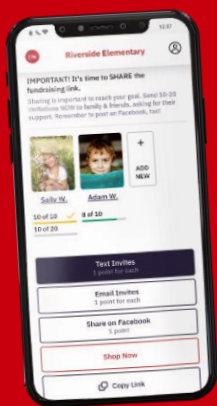

Westlawn Elementary School PTA

REGISTER. SHARE. SHOP. SUPPORT OUR FUNDRAISER

Check-off your holiday gift list today and help our important cause.
From holiday to hostess to corporate gifts and more,
our online store has something for every occasion – even if it's just for you!

Our Organization ID:

16369

1. REGISTER

REGISTER now as a participant at www.registercw.com to access our handy invitation tools in the Participant Portal. Very important!

2. SHARE

INVITE 10 + friends and family to support our cause! Share a link to our sale using the **TEXT & EMAIL** invitation tools. Don't forget to share on **SOCIAL MEDIA**, too!