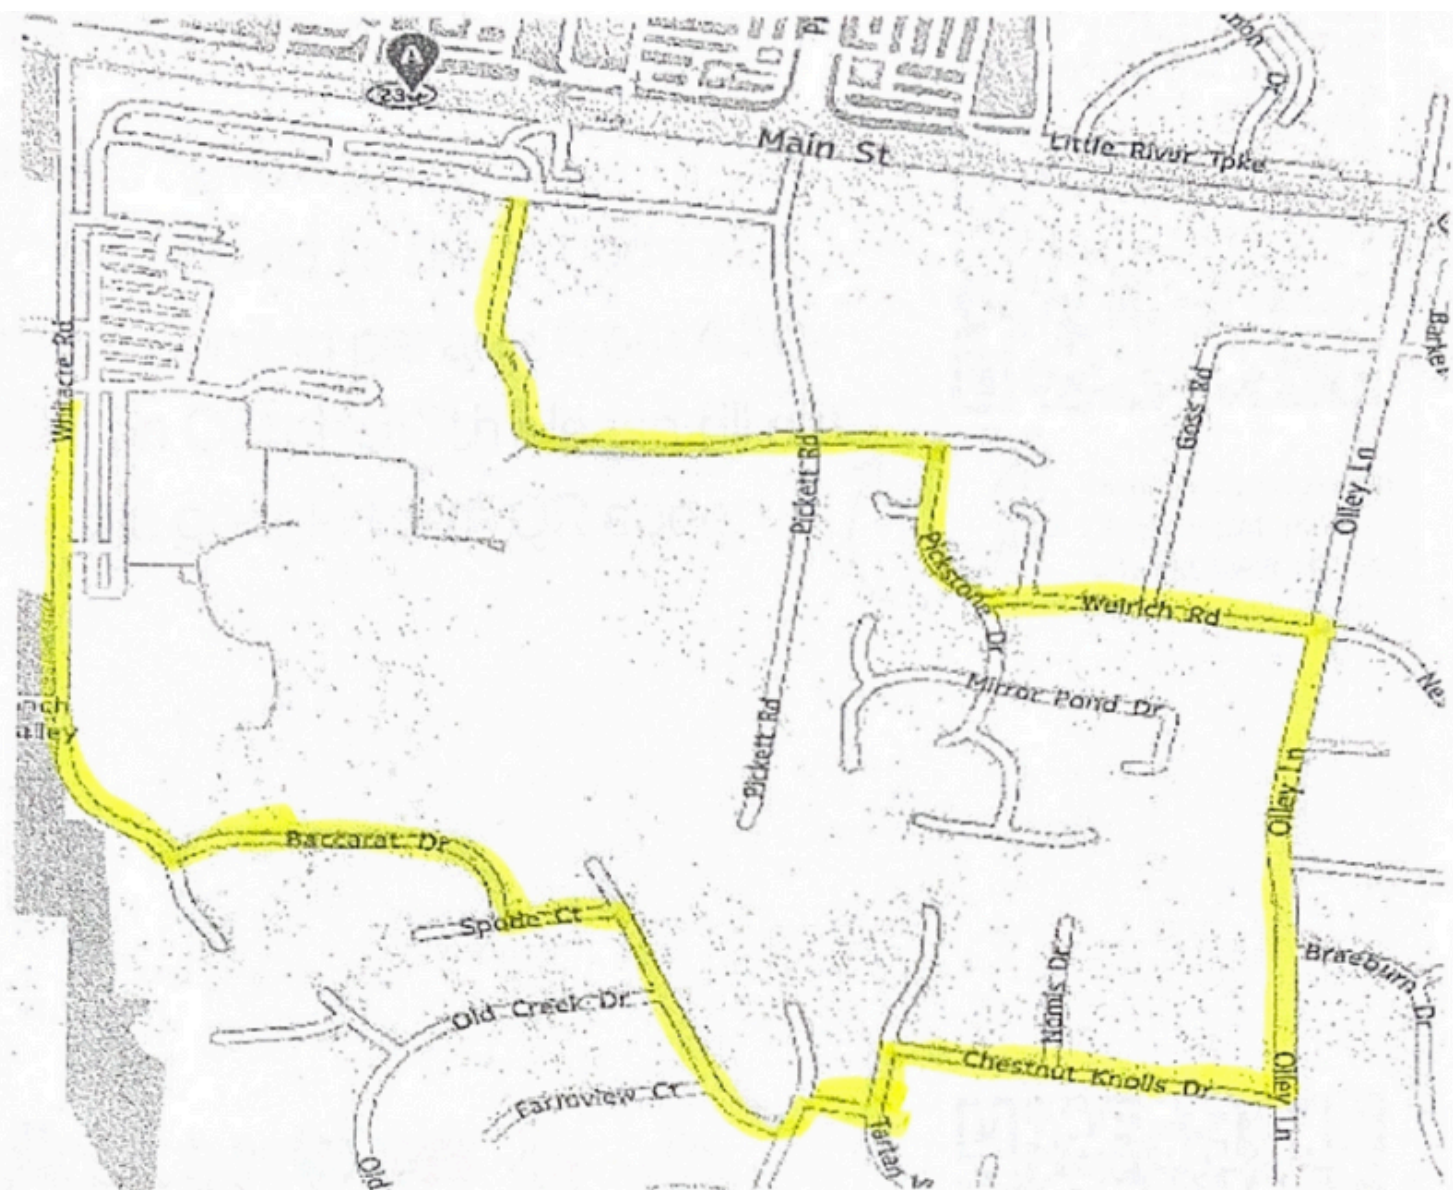

WOODSON'S ANNUAL HOMECOMING PARADE

Featuring your Principal

Friday, October 18th
4:30-5:30 pm

Join us along
our route to
support our Cavs!

SPONSORED BY: WOODSON HIGH
SCHOOL LEADERSHIP CLASSES

1. Straight across Pickett Rd.
 2. Straight on Starlit Ponds Dr.
 3. Right on Pickstone Dr.
 4. Left Weirich Rd.
 5. Right on Olley Ln.
 6. Right on Chestnut Knolls
 7. Left on Tartan View Dr.
 8. Right on Jan View Ln.
 9. Left on Picket Rd.
 10. Right on Nutwood Way
 11. Left on Spode Ct.
 12. Right on Baccarat Dr.
 13. Right on Whitacre Rd.
- Parade Ends at Woodson Stadium