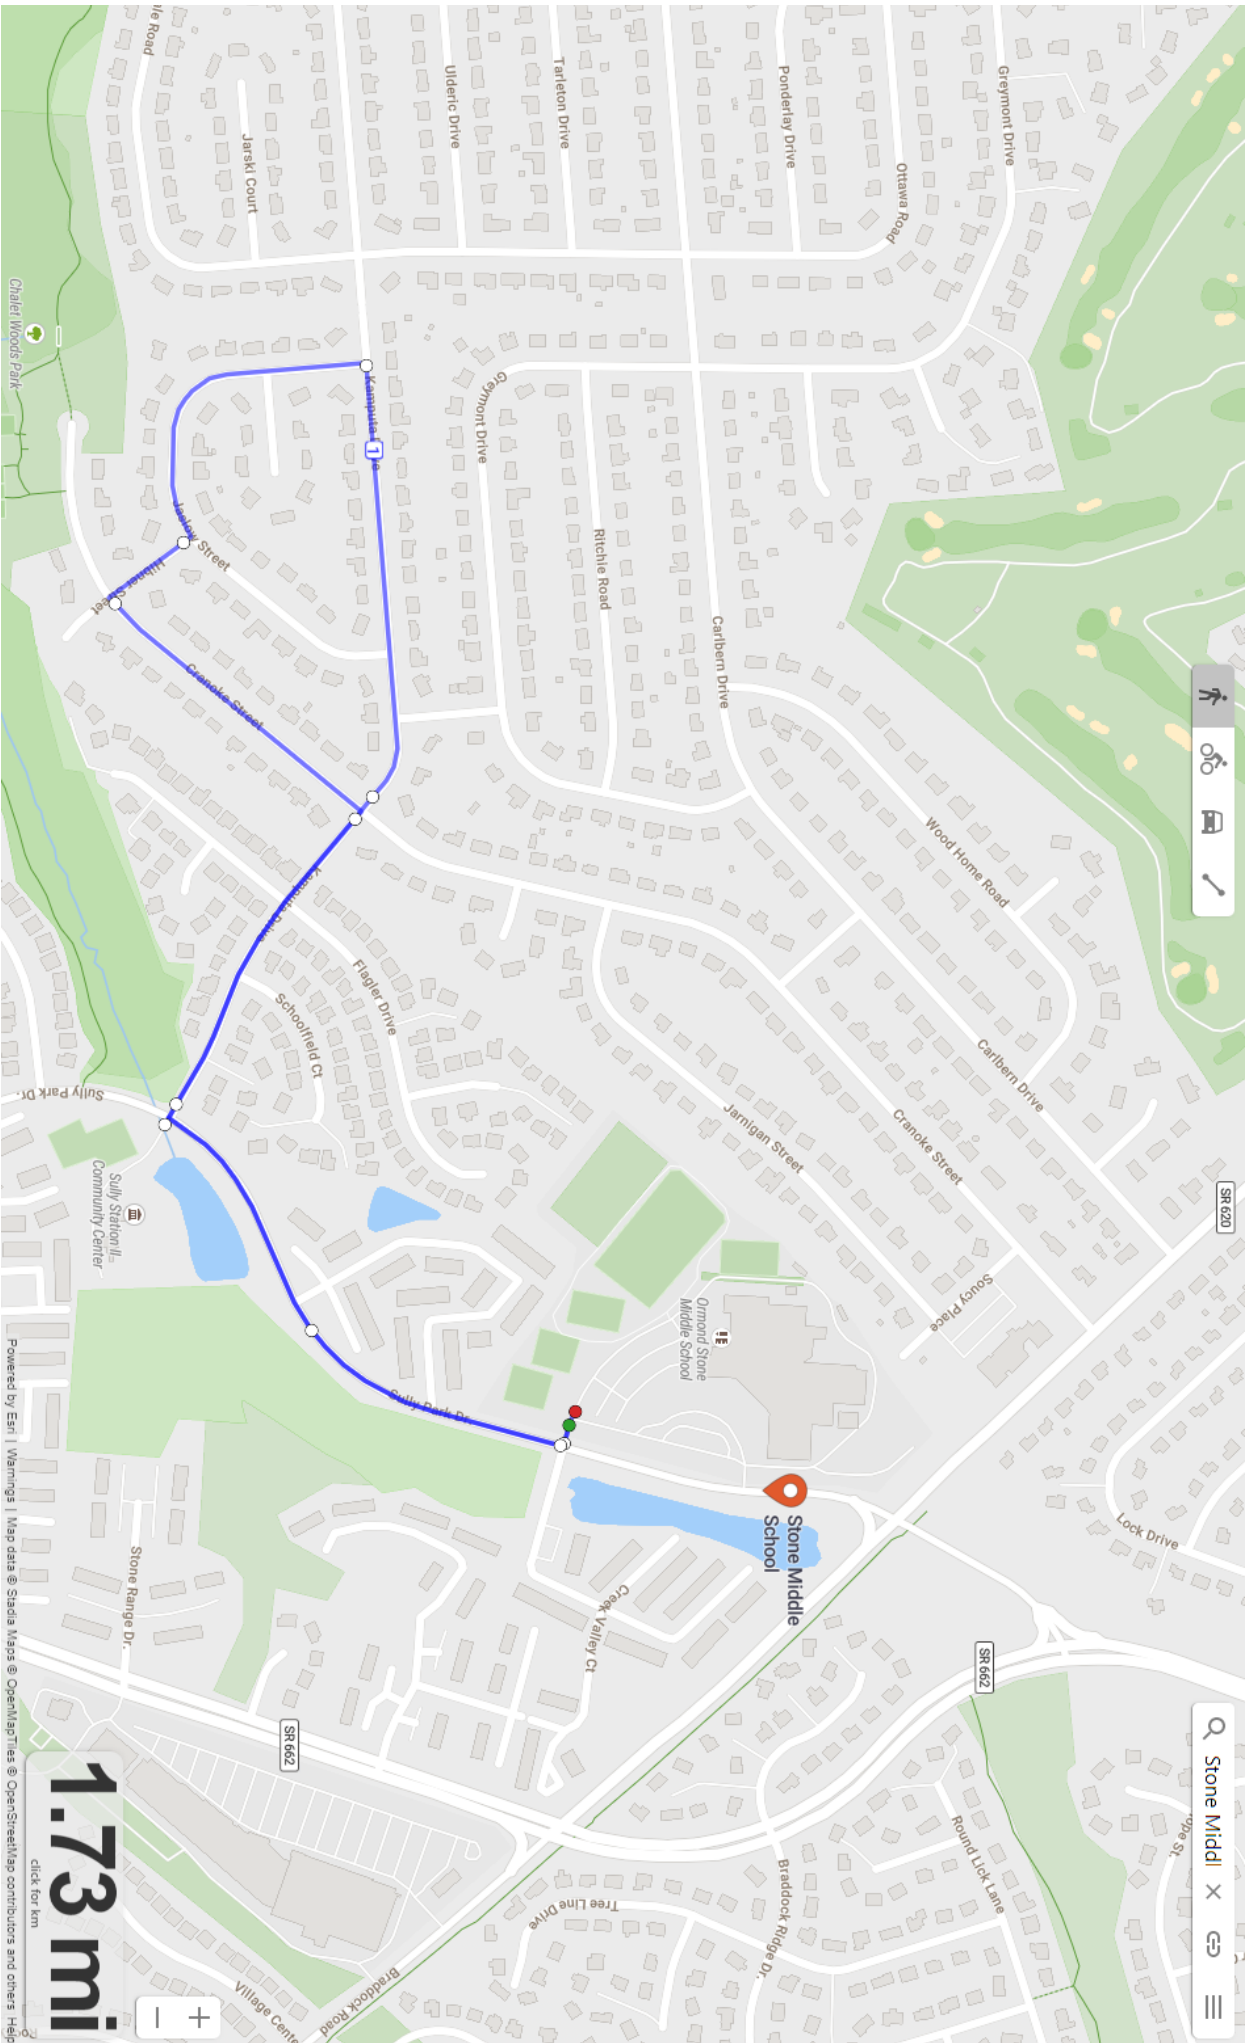

ATTENTION:

Westfield HS 2023 Homecoming Parade Friday, September 22, 2023 5:00 pm

Line up along the parade route to view the parade of homecoming floats, court princes and princesses, school clubs, teams, faculty, police officers, motorcycles, and more. Come out with your friends and enjoy the show!

This year the parade will be lining up at Stone Middle School, but will be using the roads around the Stone Middle School neighborhood during the parade.

Please be advised---**Sully Park Dr, Kamputa Dr, Jaslow St, Hibner St, and Cranoke St** will be blocked off and closed FRIDAY, September 22, 2023 from 4-6PM, DUE TO THE HIGH SCHOOL HOMECOMING PARADE. Please take proper precautions to avoid this delay on that day.

Thank you for your cooperation and we hope that you enjoy the parade!

SR 620

SR 662

Search bar containing "Stone Middl" and navigation icons for search, close, home, and menu.

1.73 mi

Powered by Esri | Warnings | Map data © Stadia Maps © OpenMapTiles © OpenStreetMap contributors and others. Help