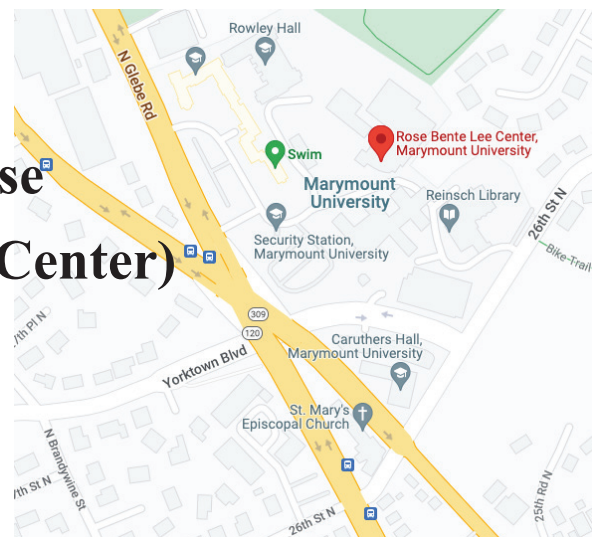

MARYMOUNT
UNIVERSITY
School of Education