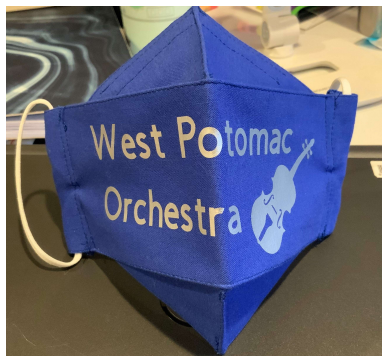

**JUST IN TIME FOR BACK TO SCHOOL AND
REHEARSALS:
WPHS ORCHESTRA FACE MASKS!**

**HELP SUPPORT THE ORCHESTRA AND
SHOWCASE YOUR MUSICAL TALENT!**

**MASKS ARE HANDMADE AND DESIGNED FOR MAXIMUM
COMFORT AND BREATHABILITY!**