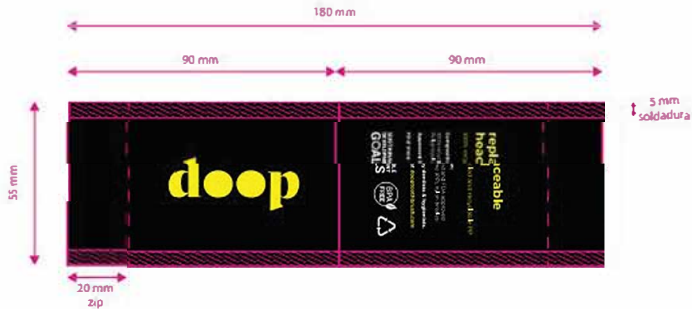

Tel: +351 217 702 532

Email: ana.vila@trade.gov

For general exporting questions, please reach out to your [local office of the US Commercial Service](#).

Request Specifications

Quantities:

- a) 350.000 of 2 seals pouches (lay flat) with 55x90mm, with zipper and easy opening
- b) 120.000 of 2 seals pouches (lay flat) with 60x240mm, with zipper and easy opening
- c) 350.000 of 2 seals pouches (lay flat) with 55x90mm, with zipper and easy opening
- d) 120.000 of 2 seals pouches (lay flat) with 60x240mm, with zipper and easy opening

Material Specs:

Barrier film with one year shelf life for toothbrushes made from sustainable materials, i.e.:

- a) Recycled and recyclable
- b) Monomaterial curbside recyclable
- c) Drop off recyclable
- d) Compostable
- e) Or other sustainable option

Finishing Required:

Trimmed 2 seals pouch with zipper and easy opening in Pantone 419 C matte color and velvety touch

Artwork in Pantone 101 C matte color

NOME DO TRABALHO

JOB NAME
FULL CYCLE - DOOP - 55x90mm