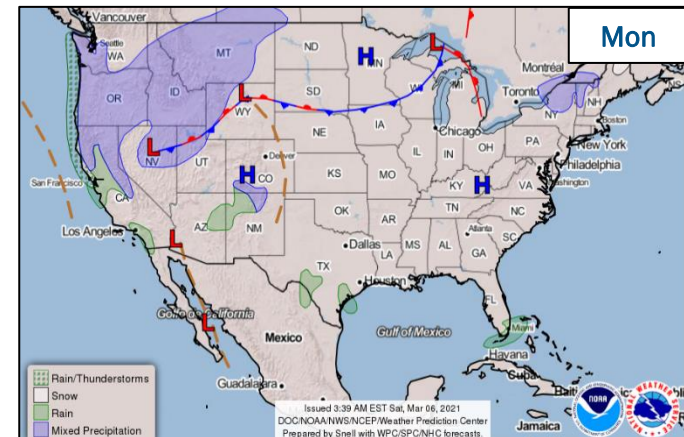

Hazard Monitoring:

- Elevated fire weather & Red Flag Warnings – Central/Northern Plains

Disaster Declaration Activity:

- None

Event Monitoring:

- None

FEMA

National Weather Forecast

FEMA

National Watch Center

Fire Weather Outlook

Today

Tomorrow

FEMA

National Watch Center

Hazards Outlook – Mar 8 - 12