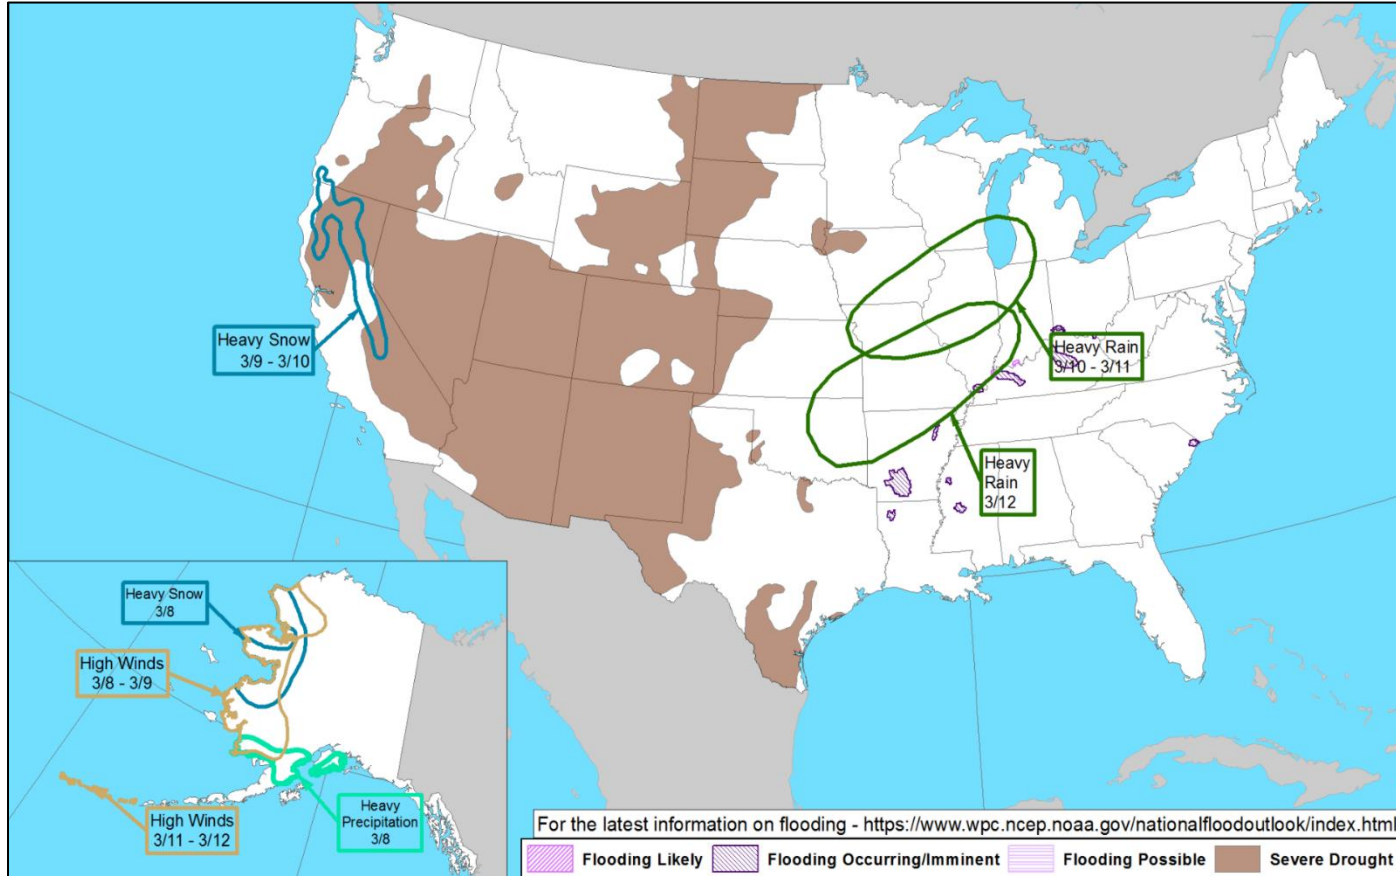

FEMA

National Watch Center

Fire Weather Outlook

Today

Tomorrow

FEMA

National Watch Center

Hazards Outlook – Mar 8 - 12

FEMA

Space Weather Outlook

	Space Weather Activity	Geomagnetic Storms	Solar Radiation	Radio Blackouts
Past 24 Hours	None	None	None	None
Next 24 Hours	Minor	G1	None	None

For further information on NOAA Space Weather Scales refer to: <http://www.swpc.noaa.gov/noaa-scales-explanation>
 For further information on Sunspot Activity refer to: <https://www.swpc.noaa.gov/phenomena/sunspotsolar-cycle>