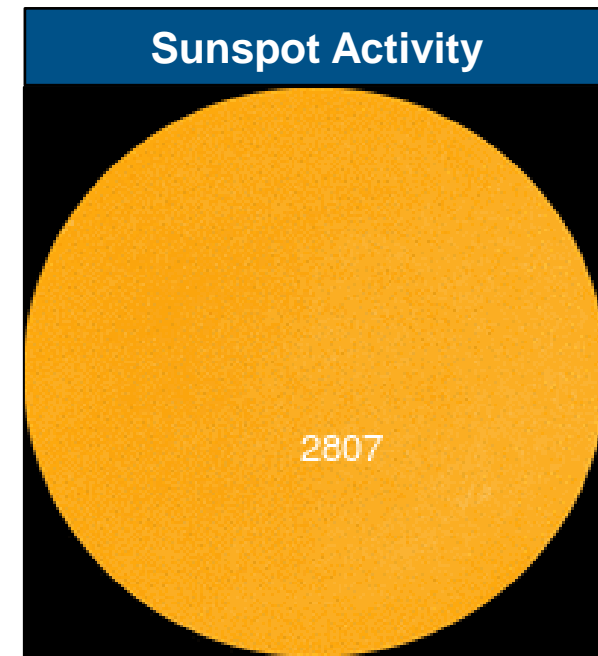

FEMA

Space Weather Outlook

	Space Weather Activity	Geomagnetic Storms	Solar Radiation	Radio Blackouts
Past 24 Hours	None	None	None	None
Next 24 Hours	Minor	G1	None	None

For further information on NOAA Space Weather Scales refer to: <http://www.swpc.noaa.gov/noaa-scales-explanation>
 For further information on Sunspot Activity refer to: <https://www.swpc.noaa.gov/phenomena/sunspotsolar-cycle>