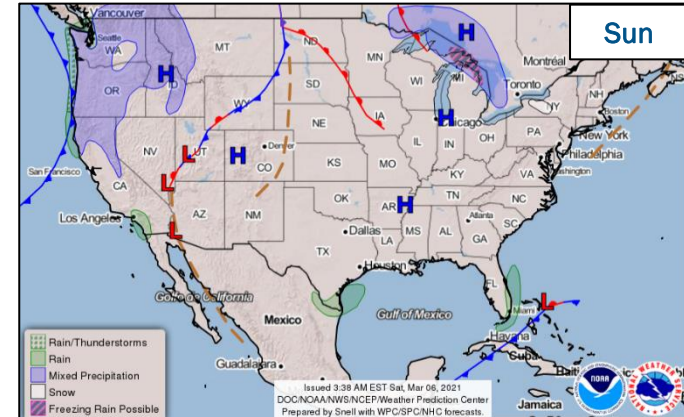

Hazard Monitoring:

- Elevated fire weather & Red Flag Warnings – Central/Northern Plains

Disaster Declaration Activity:

- None

Event Monitoring:

- None

FEMA

National Weather Forecast

FEMA

National Watch Center

Fire Weather Outlook

Today

Tomorrow

FEMA

National Watch Center

Hazards Outlook – Mar 8 - 12