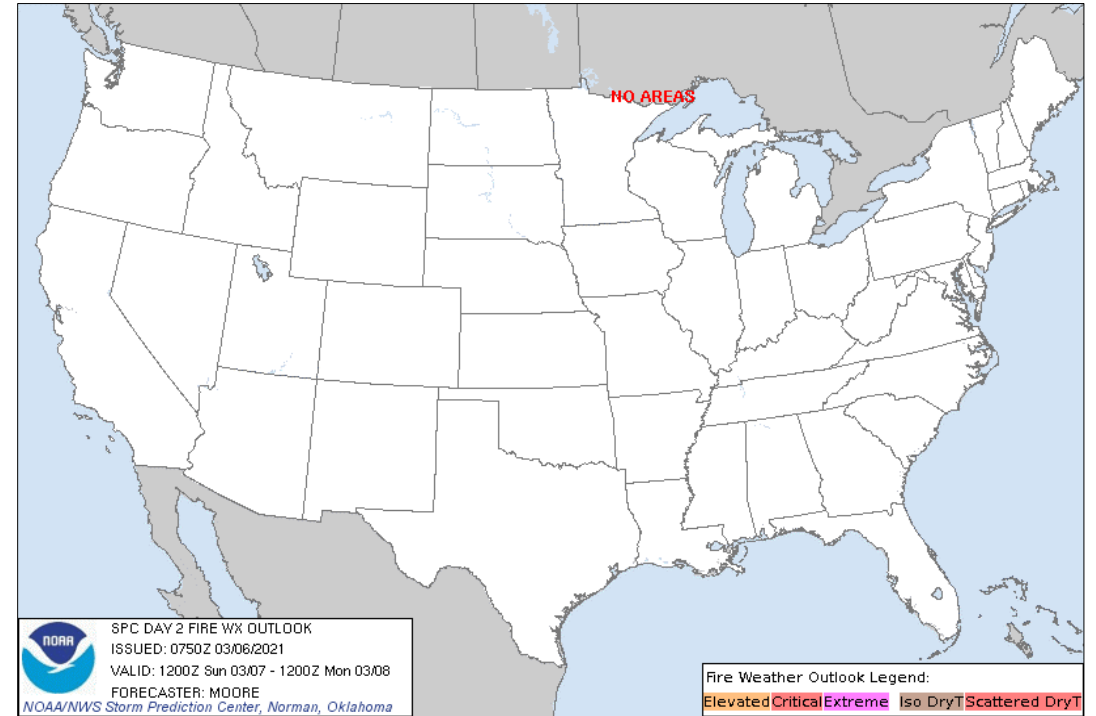

Tomorrow

FEMA

National Watch Center