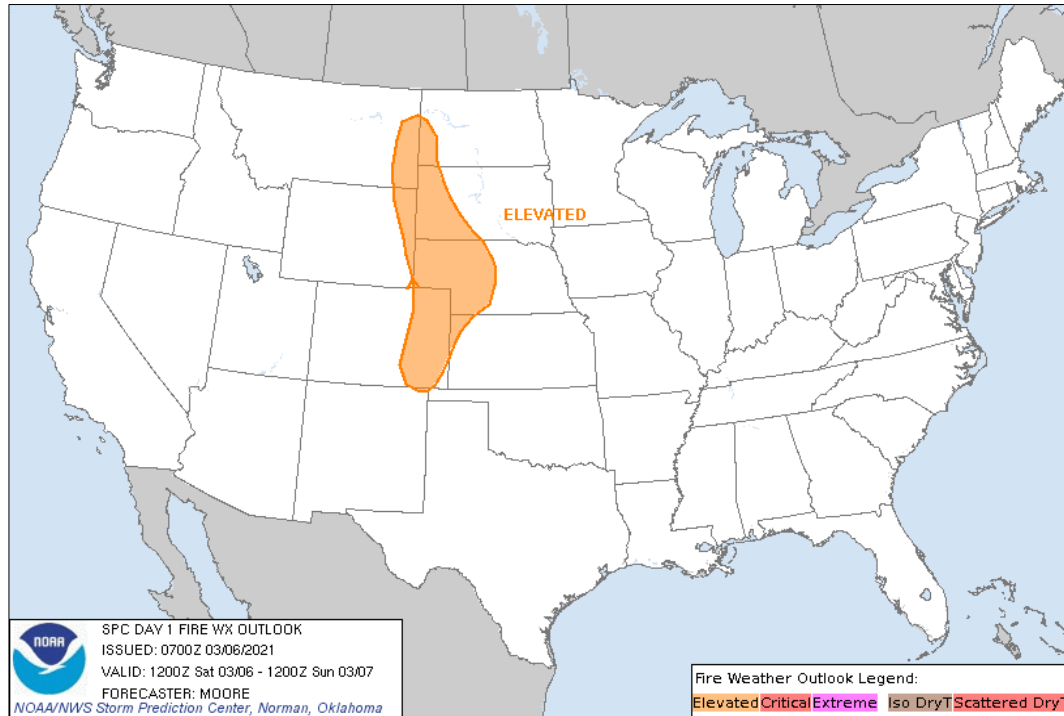

Fire Weather Outlook

Today