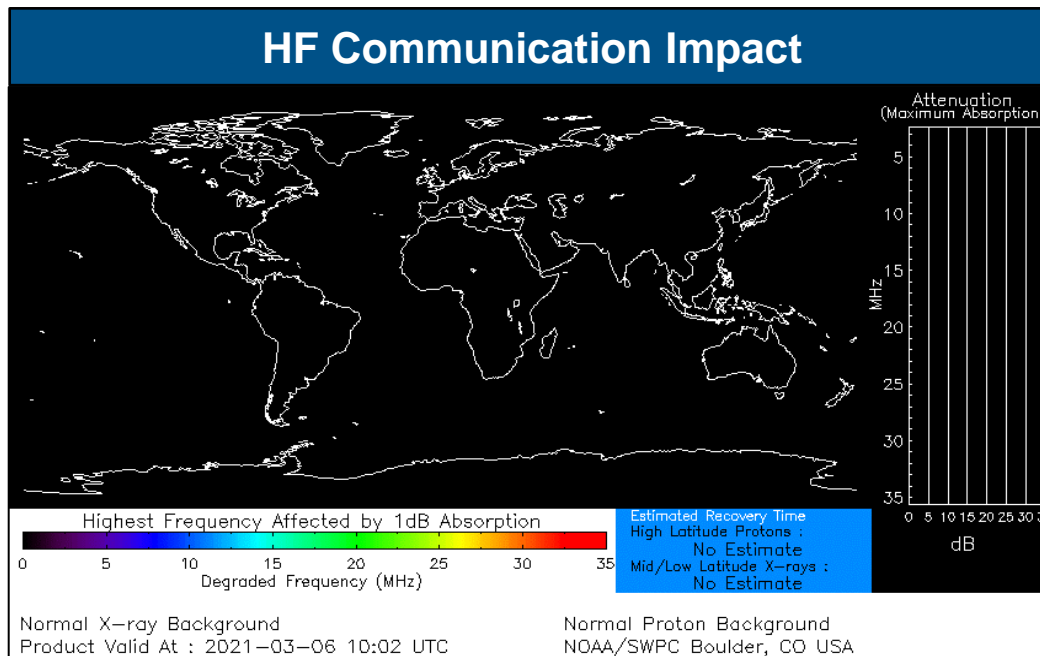

Hazard Monitoring:

- Elevated fire weather & Red Flag Warnings – Central/Northern Plains

Disaster Declaration Activity:

- None

Event Monitoring:

- None

FEMA

National Weather Forecast

FEMA

National Watch Center

Fire Weather Outlook

Today

Tomorrow

FEMA

National Watch Center

Hazards Outlook – Mar 8 - 12

FEMA

Space Weather Outlook

	Space Weather Activity	Geomagnetic Storms	Solar Radiation	Radio Blackouts
Past 24 Hours	None	None	None	None
Next 24 Hours	Minor	G1	None	None

For further information on NOAA Space Weather Scales refer to: <http://www.swpc.noaa.gov/noaa-scales-explanation>
 For further information on Sunspot Activity refer to: <https://www.swpc.noaa.gov/phenomena/sunspotsolar-cycle>