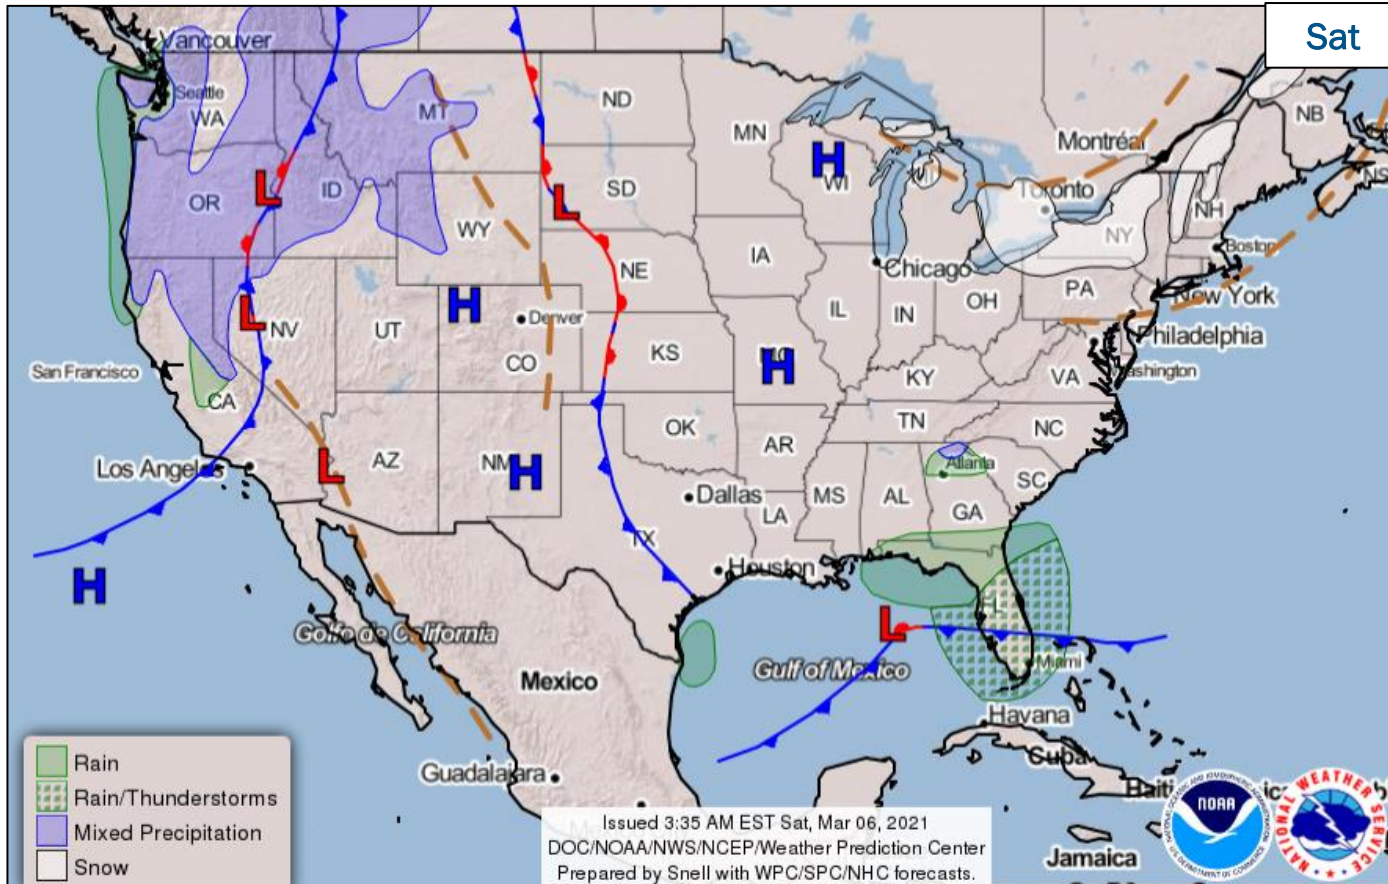

Hazard Monitoring:

- Elevated fire weather & Red Flag Warnings – Central/Northern Plains

Disaster Declaration Activity:

- None

Event Monitoring:

- None

FEMA

National Weather Forecast