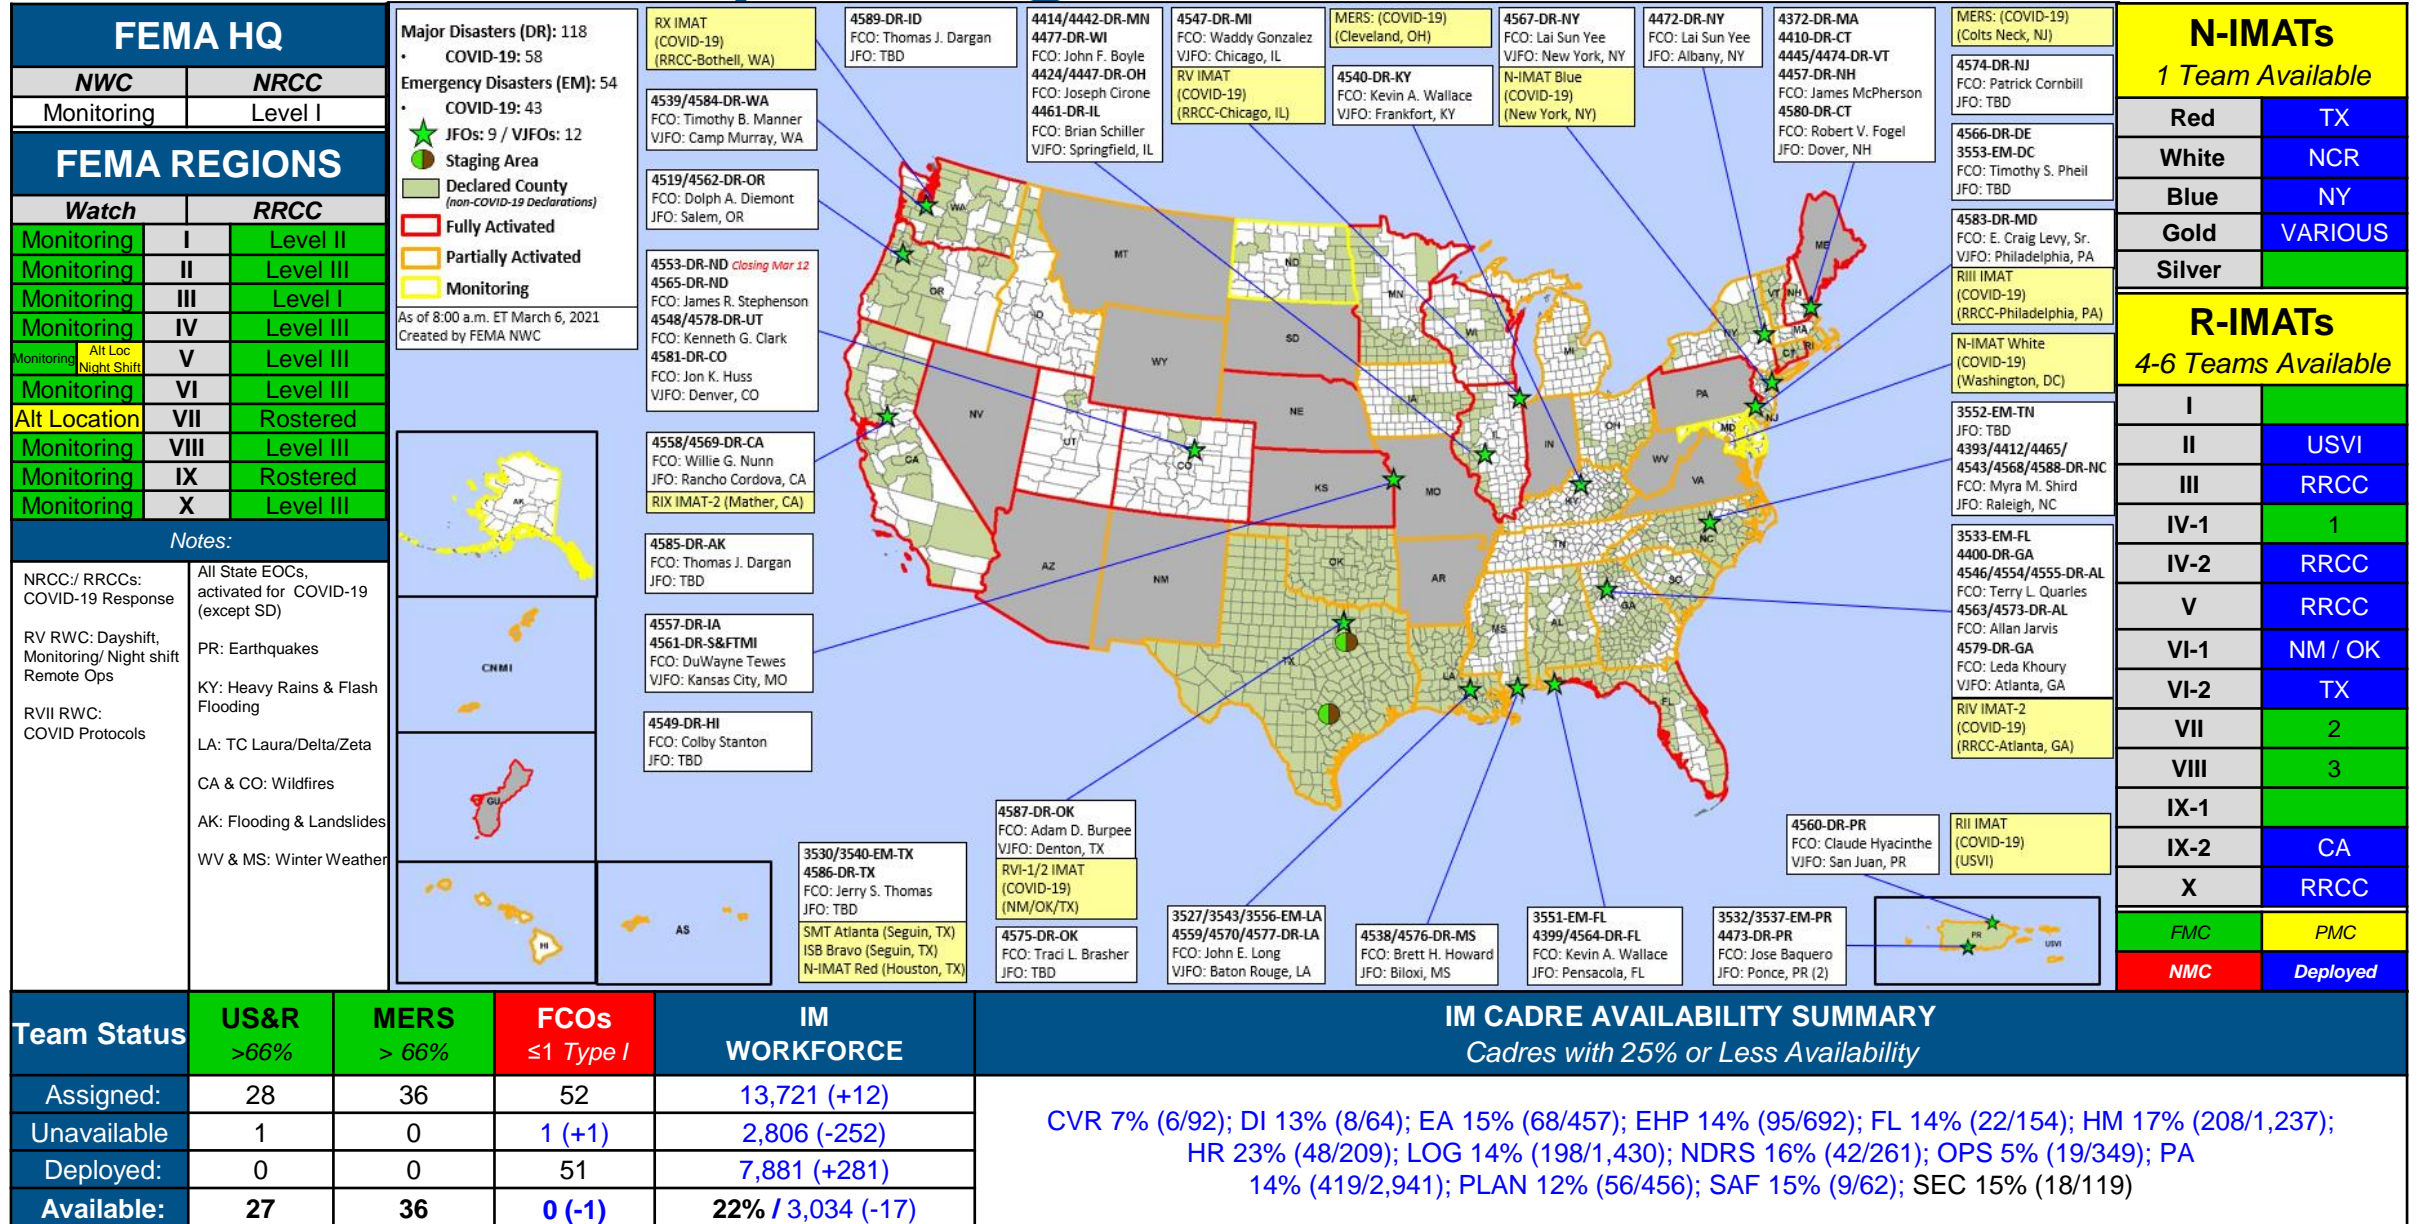

FEMA Common Operating Picture