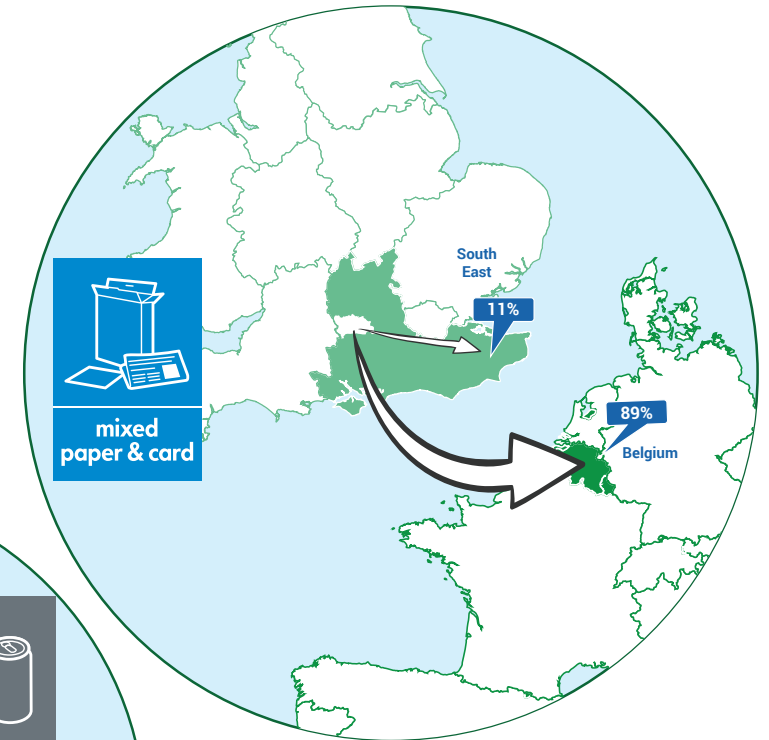

Where your recycling went in 2023-24

53% of the recycling collected stays in West Berkshire for processing

32% is processed in other parts of the UK

Only **15%** leaves the UK for processing within the EU

You can find more info on our waste services at www.westberks.gov.uk/waste