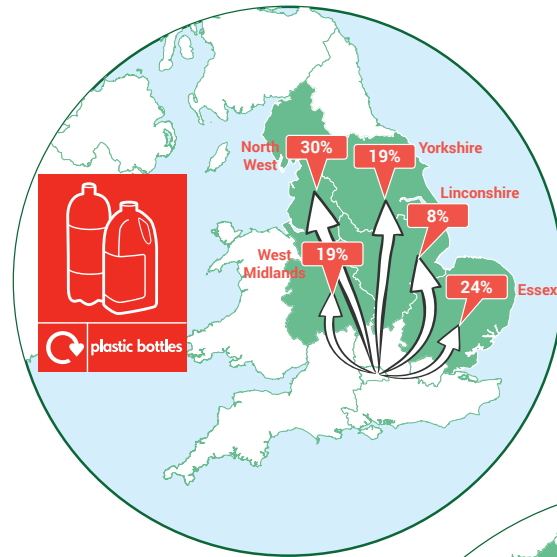

Where your recycling went in 2023-24

53% of the recycling collected stays in West Berkshire for processing

32% is processed in other parts of the UK

Only **15%** leaves the UK for processing within the EU