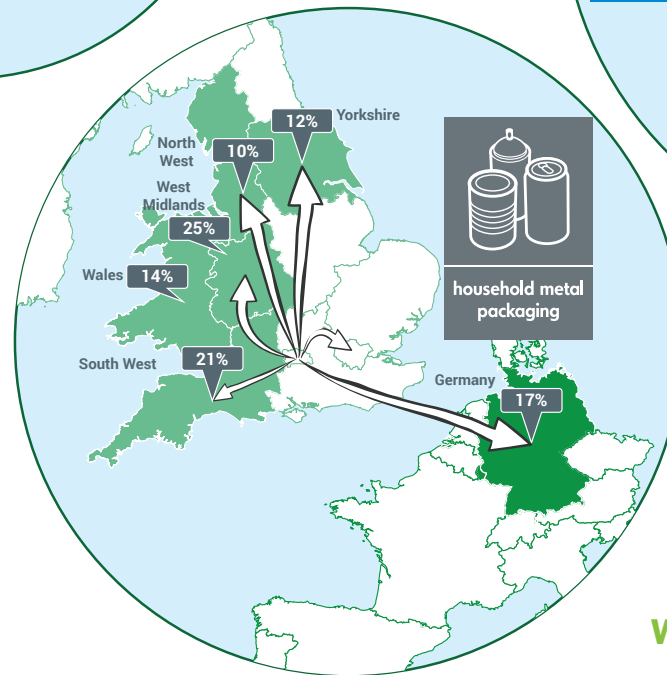

Where your recycling went in 2023-24

53% of the recycling collected stays in West Berkshire for processing

32% is processed in other parts of the UK

Only **15%** leaves the UK for processing within the EU

You can find more info on our waste services at www.westberks.gov.uk/waste