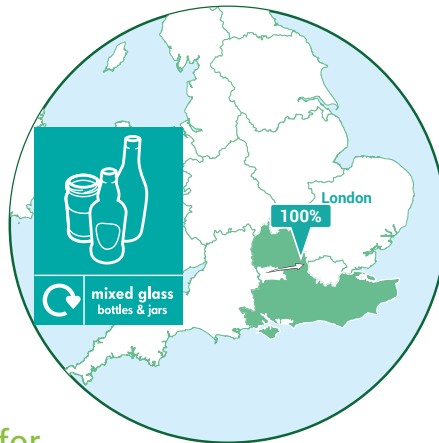

Where your recycling went in 2023-24

53% of the recycling collected stays in West Berkshire for processing

32% is processed in other parts of the UK

Only **15%** leaves the UK for processing within the EU