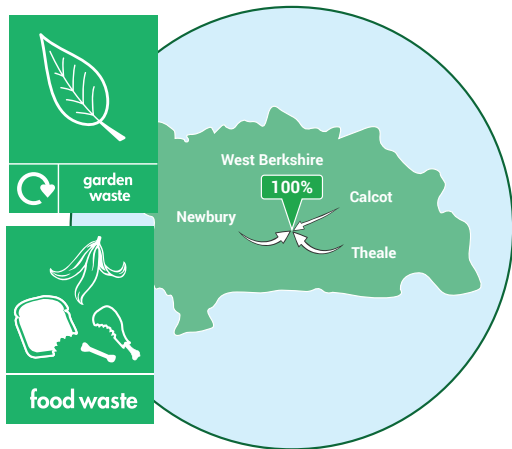

Where your recycling went in 2023-24

53% of the recycling collected stays in West Berkshire for processing

32% is processed in other parts of the UK

Only **15%** leaves the UK for processing within the EU