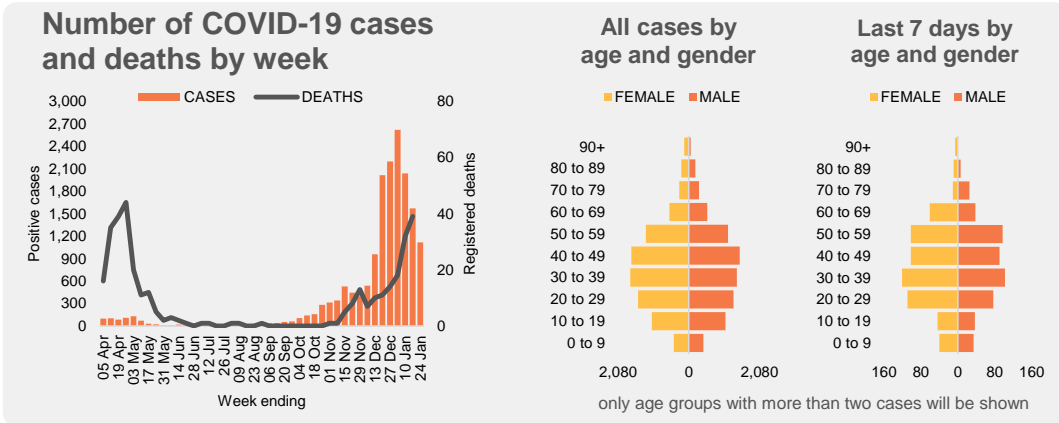

COVID-19 Snapshot

As of 27th January 2021 (data reported up to 24th January 2021)

Population 269,457

Direction of travel compares current snapshot against previous snapshot

key: ↑ Increasing ● no change ↓ decreasing

Most affected wards in the last 7 days

Ward	Number of cases	Rate per 1,000 population Last 7 days
Woughton & Fishermead	97 ↓	5.2
Bletchley East	95 ↓	6.1
Central Milton Keynes	85 ↓	5.1
Bletchley West	70 ↓	4.8
Stony Stratford	70 ↓	6.0
Bletchley Park	69 ↓	4.6
Broughton	69 ↓	3.9
Stantonbury	65 ↓	4.0
Campbell Park & Old Woughton	60 ↓	4.6
Bradwell	55 ↓	4.3
Monkston	55 ↓	4.1
Loughton & Shenley	52 ↓	3.2
Shenley Brook End	49 ↓	3.6
Tattenhoe	48 ↓	3.9
Wolverton	45 ↓	2.9
Danesborough & Walton	37 ↓	3.0
Newport Pagnell South	37 ↓	3.3
Newport Pagnell North & Hanslop	33 ↓	2.8
Olney	21 ↓	1.8

only wards with more than two cases will be shown
direction of travel compares current snapshot against previous snapshot

Hospital bed occupancy and patients with COVID-19

The maximum daily number of inpatients with COVID-19 each week with maximum percentage of all 'General & Acute' (G&A) hospital bed occupancy