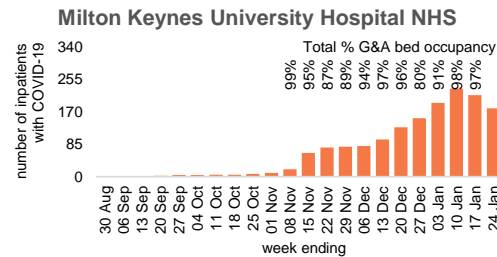

Hospital bed occupancy and patients with COVID-19

The maximum daily number of inpatients with COVID-19 each week with maximum percentage of all 'General & Acute' (G&A) hospital bed occupancy