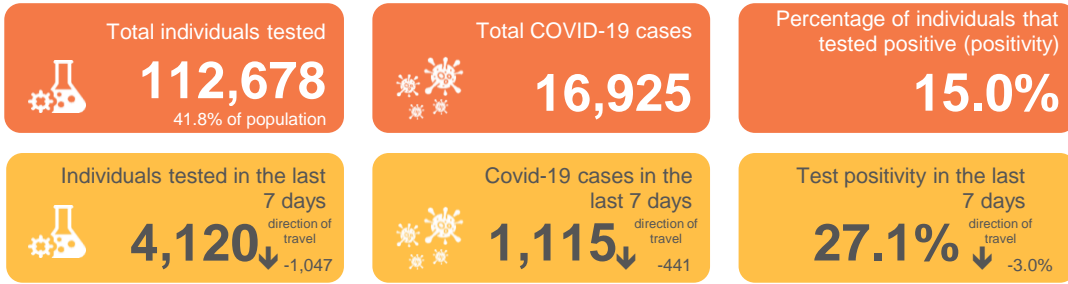

COVID-19 Snapshot

As of 27th January 2021 (data reported up to 24th January 2021)

Population 269,457

Direction of travel compares current snapshot against previous snapshot

key: ↑ Increasing ● no change ↓ decreasing