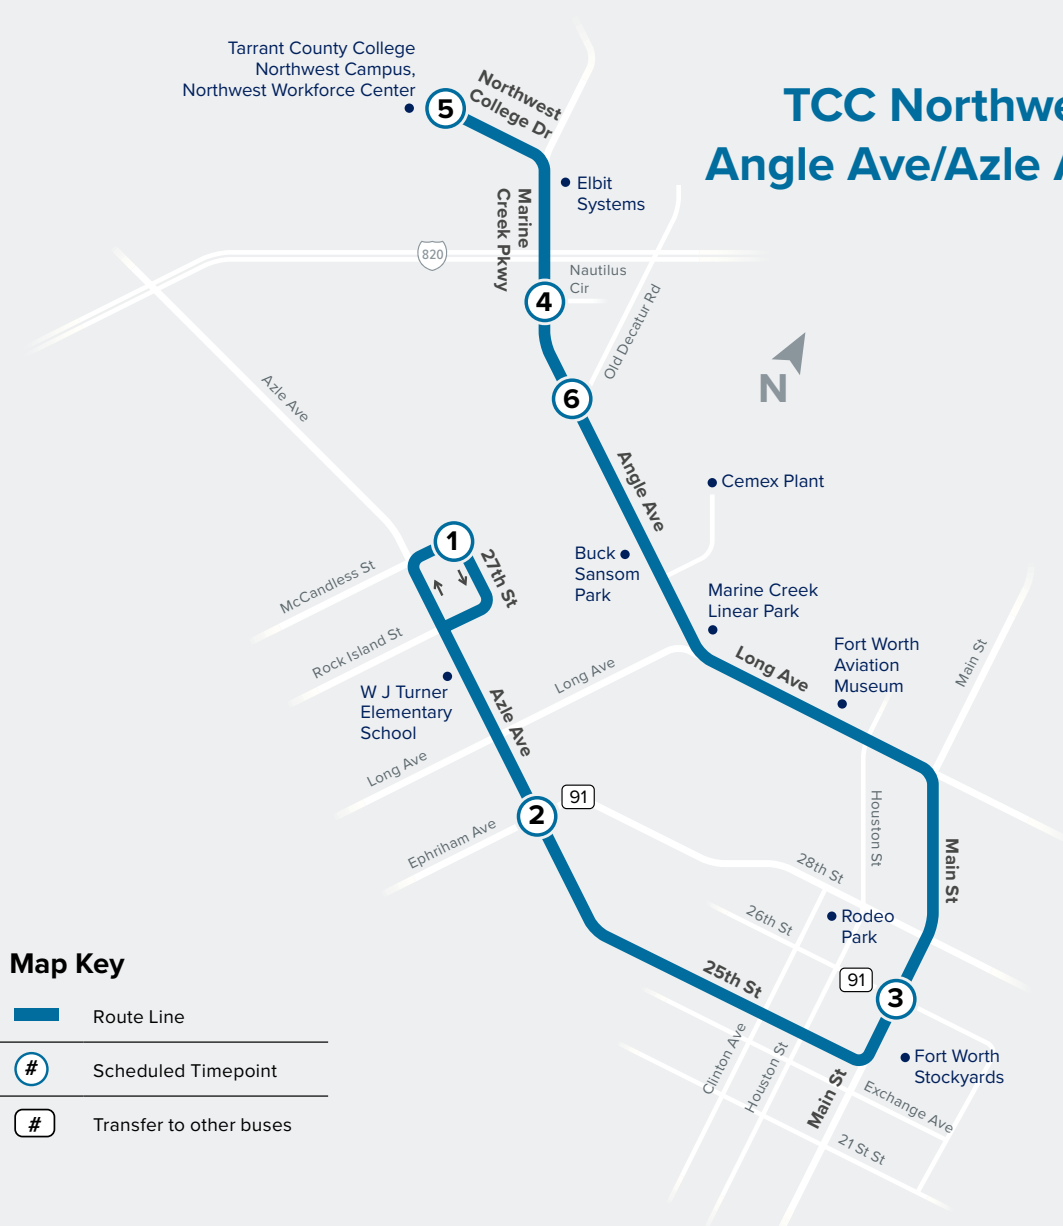

TCC Northwest/ Angle Ave/Azle Ave

45

Map Key

-  Route Line
-  Scheduled Timepoint
-  Transfer to other buses

WEEKDAYS

NORTHBOUND

McCandless & Azle	Azle & Ephriham	Main & 26th	Marine Creek & Nautilus	TCC Northwest Campus
①	②	③	④	⑤
6:00	6:07	6:12	6:23	6:27
7:00	7:07	7:12	7:23	7:27
8:00	8:07	8:12	8:23	8:27
9:00	9:07	9:12	9:23	9:27
10:00	10:07	10:12	10:23	10:27
11:00	11:07	11:12	11:23	11:27
12:00	12:07	12:12	12:23	12:27
1:00	1:07	1:12	1:23	1:27
2:00	2:07	2:12	2:23	2:27
3:00	3:07	3:12	3:23	3:27
4:00	4:07	4:12	4:23	4:27
5:00	5:07	5:12	5:23	5:27
6:00	6:07	6:12	6:23	6:27
7:00	7:07	7:12	7:23	7:27
8:00	8:07	8:12	8:23	8:27
9:00	9:07	9:12	9:23	9:27

SOUTHBOUND

TCC Northwest Campus	Angle & Old Decatur	Main & 26th	Azle & Ephriham	McCandless & Azle
⑤	⑥	③	②	①
6:30	6:36	6:45	6:50	6:56
7:30	7:36	7:45	7:50	7:56
8:30	8:36	8:45	8:50	8:56
9:30	9:36	9:45	9:50	9:56
10:30	10:36	10:45	10:50	10:56
11:30	11:36	11:45	11:50	11:56
12:30	12:36	12:45	12:50	12:56
1:30	1:36	1:45	1:50	1:56
2:30	2:36	2:45	2:50	2:56
3:30	3:36	3:45	3:50	3:56
4:30	4:36	4:45	4:50	4:56
5:30	5:36	5:45	5:50	5:56
6:30	6:36	6:45	6:50	6:56
7:30	7:36	7:45	7:50	7:56
8:30	8:36	8:45	8:50	8:56
9:30	9:36	9:45	9:50	9:56

* Trip operates on Saturday only.

SOUTHBOUND

TCC Northwest Campus	Angle & Old Decatur	Main & 26th	Azle & Ephriham	McCandless & Azle
⑤	⑥	③	②	①
6:30	6:36	6:45	6:50	6:56
7:30	7:36	7:45	7:50	7:56
8:30	8:36	8:45	8:50	8:56
9:30	9:36	9:45	9:50	9:56
10:30	10:36	10:45	10:50	10:56
11:30	11:36	11:45	11:50	11:56
12:30	12:36	12:45	12:50	12:56
1:30	1:36	1:45	1:50	1:56
2:30	2:36	2:45	2:50	2:56
3:30	3:36	3:45	3:50	3:56
4:30	4:36	4:45	4:50	4:56
5:30	5:36	5:45	5:50	5:56
6:30	6:36	6:45	6:50	6:56
7:30	7:36	7:45	7:50	7:56
8:30	8:36	8:45	8:50	8:56
*9:30	9:36	9:45	9:50	9:56