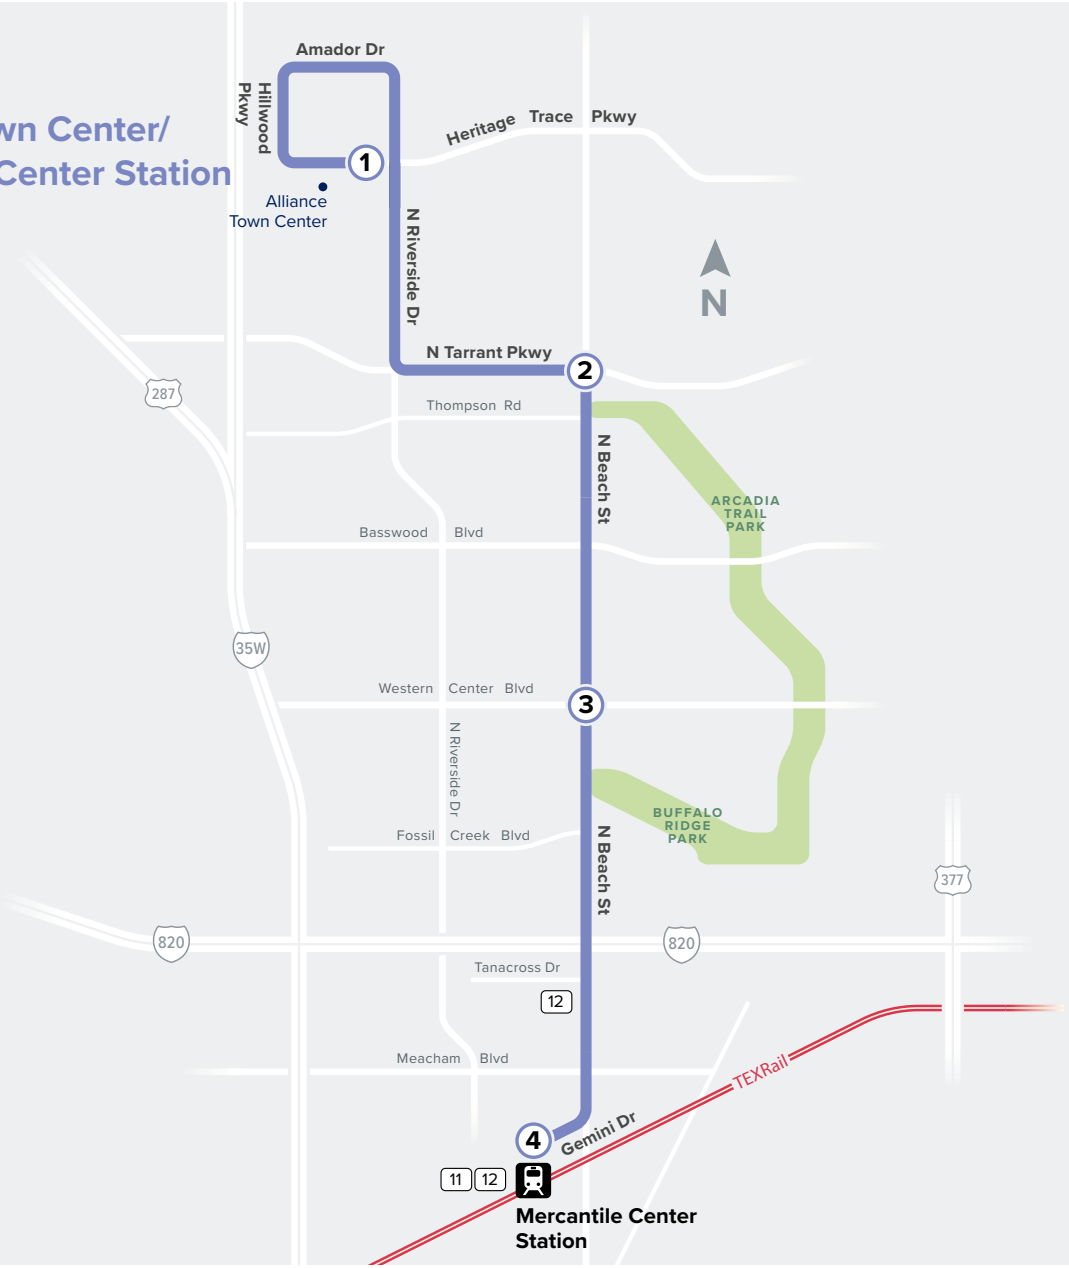

16

Alliance Town Center/ Mercantile Center Station

Map Key

-  Route Line

-  Scheduled Timepoint

-  Transfer to other buses

-  Rail Station

WEEKDAYS

TO MERCANTILE CENTER STATION

Heritage Trace & N Riverside	N Beach & Tarrant	N Beach & Western Center	Mercantile Center Station
①	②	③	④
4:57	5:04	5:11	5:23
5:27	5:34	5:41	5:53
5:57	6:04	6:11	6:23
6:27	6:34	6:41	6:53
6:57	7:04	7:11	7:23
7:27	7:34	7:41	7:53
7:57	8:04	8:11	8:23
8:27	8:34	8:41	8:53
9:27	9:34	9:41	9:53
10:27	10:34	10:41	10:53
11:27	11:34	11:41	11:53
12:27	12:34	12:41	12:53
1:27	1:34	1:41	1:53
2:27	2:34	2:41	2:53
3:27	3:34	3:41	3:53
3:57	4:04	4:11	4:23
4:27	4:34	4:41	4:53
4:57	5:04	5:11	5:23
5:27	5:34	5:41	5:53
5:57	6:04	6:11	6:23
6:27	6:34	6:41	6:53
7:27	7:34	7:41	7:53
8:27	8:34	8:41	8:53
9:27	9:34	9:41	9:53
10:27	10:34	10:41	10:53

TO ALLIANCE TOWN CENTER

Mercantile Center Station	N Beach & Western Center	N Beach & Tarrant	Heritage Trace & N Riverside
④	③	②	①
5:26	5:36	5:43	5:52
5:56	6:06	6:13	6:22
6:26	6:36	6:43	6:52
6:56	7:06	7:13	7:22
7:26	7:36	7:43	7:52
7:56	8:06	8:13	8:22
8:26	8:36	8:43	8:52
8:56	9:06	9:13	9:22
9:56	10:06	10:13	10:22
10:56	11:06	11:13	11:22
11:56	12:06	12:13	12:22
12:56	1:06	1:13	1:22
1:56	2:06	2:13	2:22
2:56	3:06	3:13	3:22
3:26	3:36	3:43	3:52
3:56	4:06	4:13	4:22
4:26	4:36	4:43	4:52
4:56	5:06	5:13	5:22
5:26	5:36	5:43	5:52
5:56	6:06	6:13	6:22
6:26	6:36	6:43	6:52
6:56	7:06	7:13	7:22
7:56	8:06	8:13	8:22
8:56	9:06	9:13	9:22
9:56	10:06	10:13	10:22
10:56	11:06	11:13	11:22

* Trip operates on Saturday only.

TO ALLIANCE TOWN CENTER

Mercantile Center Station	N Beach & Western Center	N Beach & Tarrant	Heritage Trace & N Riverside
④	③	②	①
6:56	7:06	7:13	7:22
7:56	8:06	8:13	8:22
8:56	9:06	9:13	9:22
9:56	10:06	10:13	10:22
10:56	11:06	11:13	11:22
11:56	12:06	12:13	12:22
12:56	1:06	1:13	1:22
1:56	2:06	2:13	2:22
2:56	3:06	3:13	3:22
3:56	4:06	4:13	4:22
4:56	5:06	5:13	5:22
5:56	6:06	6:13	6:22
6:56	7:06	7:13	7:22
7:56	8:06	8:13	8:22
8:56	9:06	9:13	9:22
9:56	10:06	10:13	10:22
*10:56	11:06	11:13	11:22