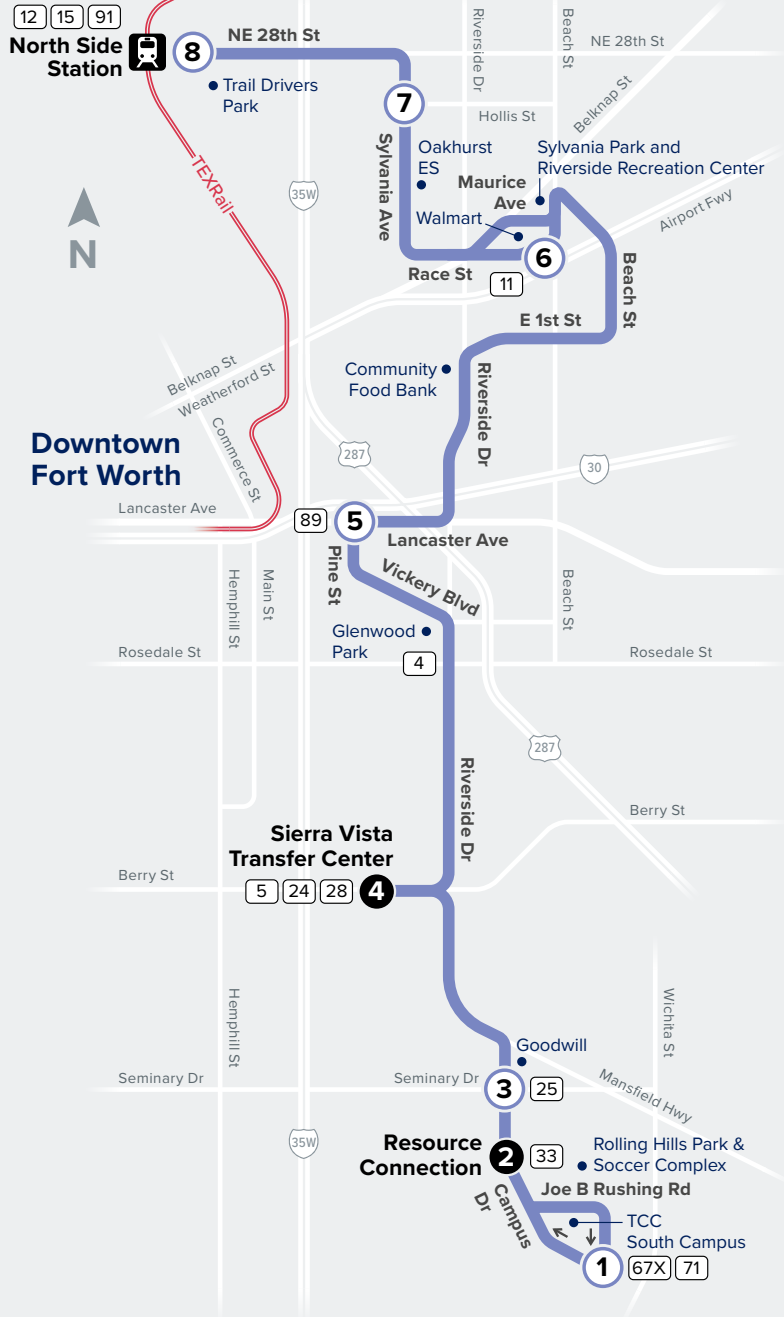

54

Riverside/Sylvania

Map Key

- Route Line
- # Scheduled Timepoint
- # Transfer Center
- # Transfer to other buses