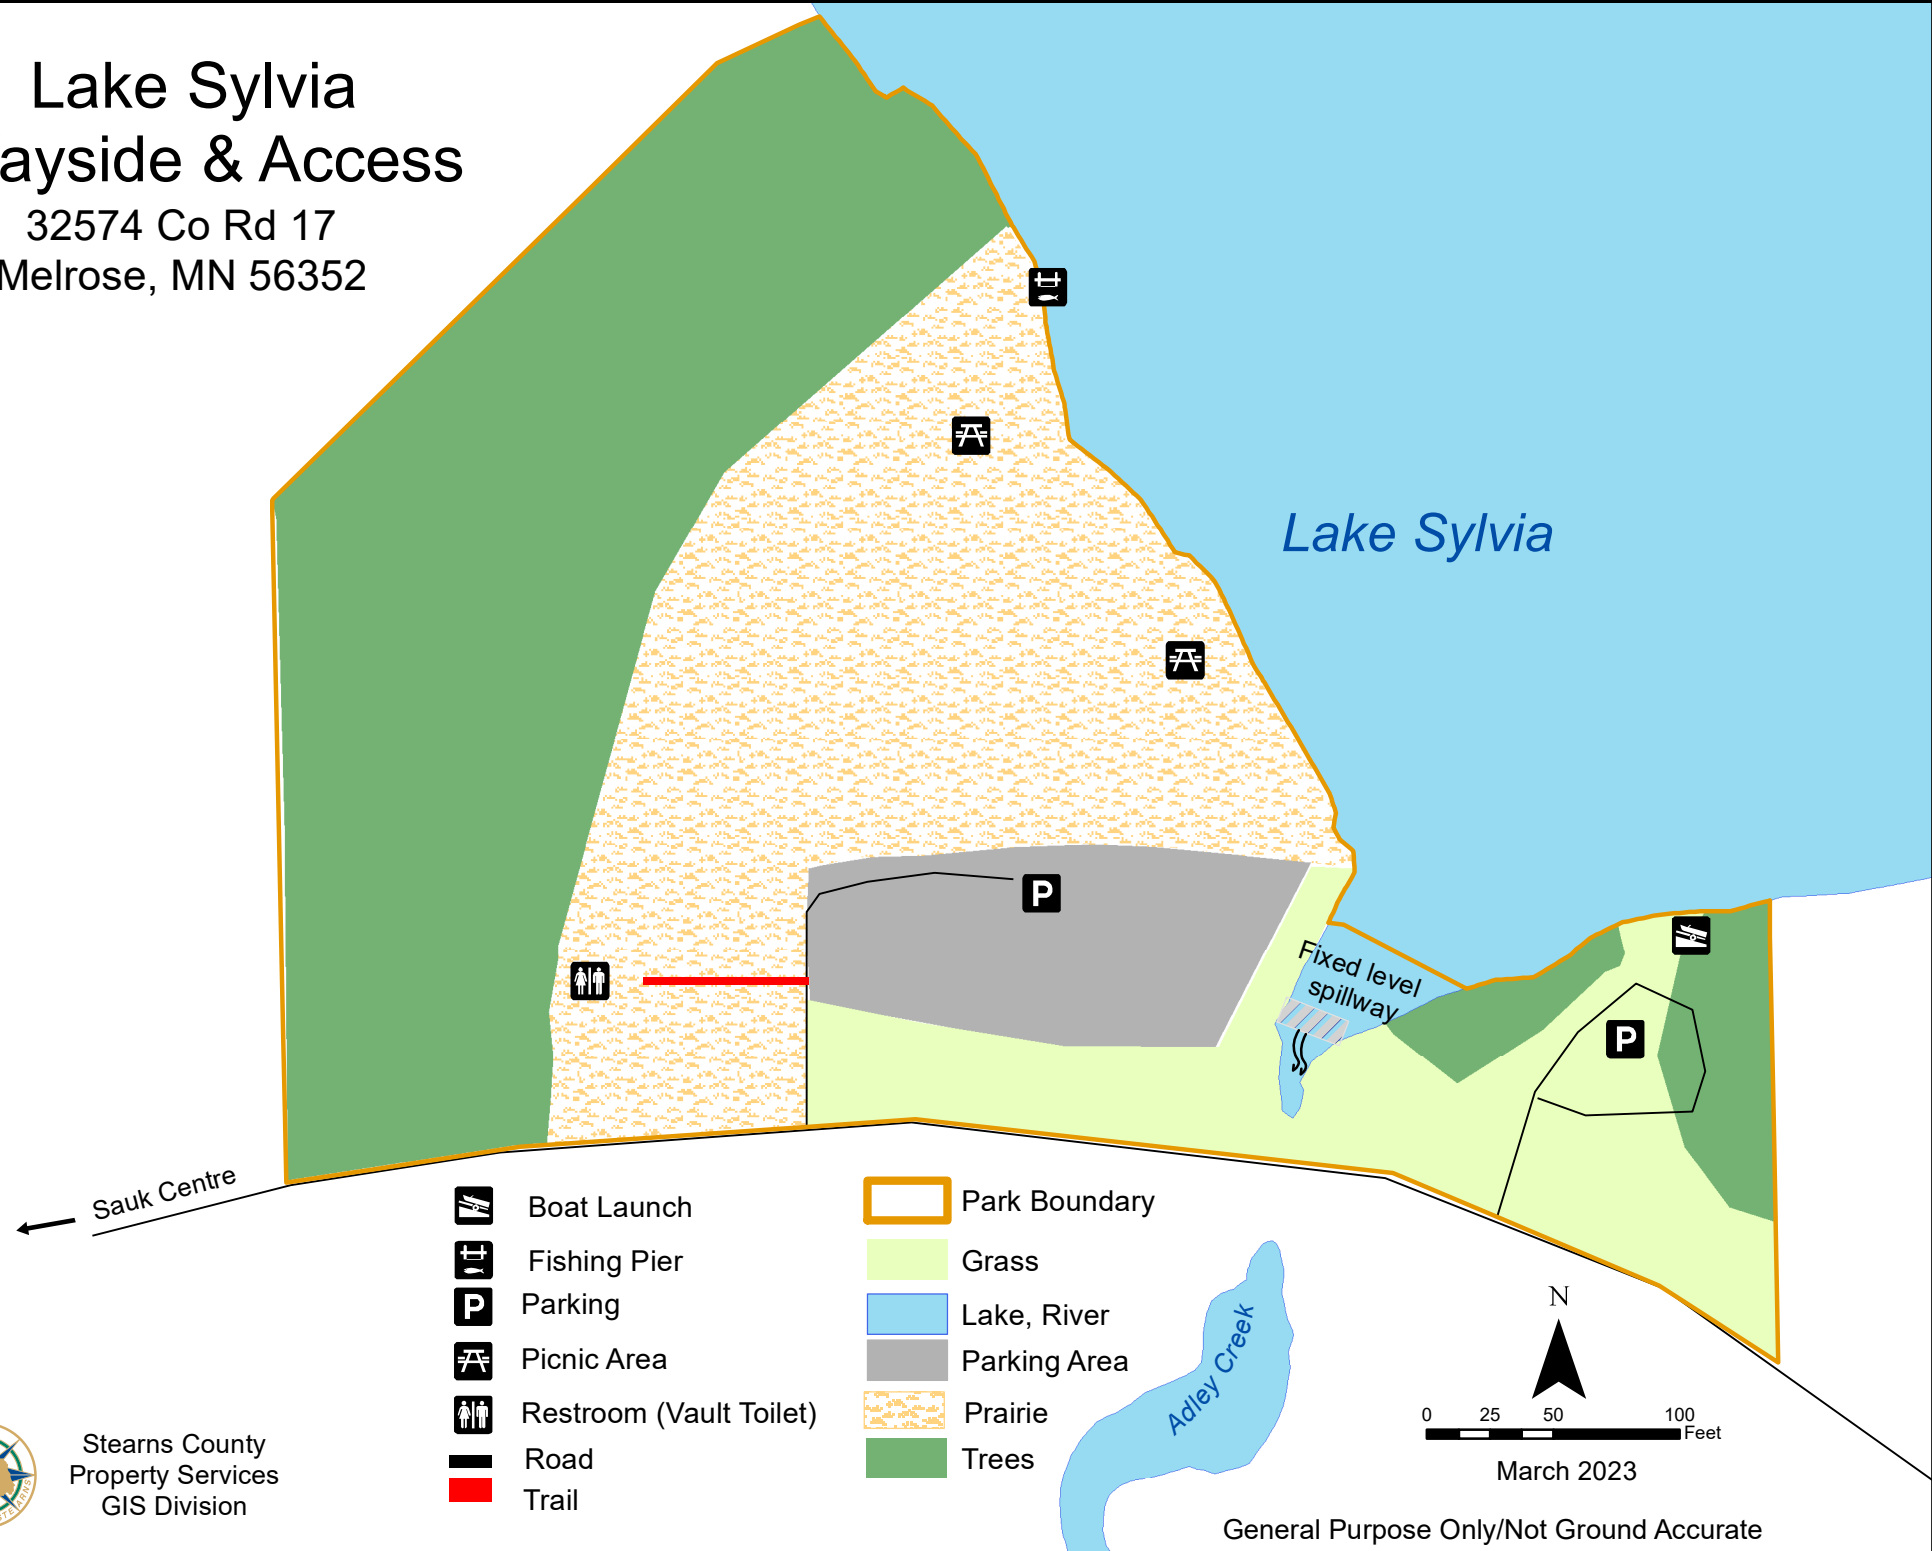

Lake Sylvia Wayside & Access

32574 Co Rd 17
Melrose, MN 56352

← Sauk Centre

- | | | | |
|--|-------------------------|--|---------------|
| | Boat Launch | | Park Boundary |
| | Fishing Pier | | Grass |
| | Parking | | Lake, River |
| | Picnic Area | | Parking Area |
| | Restroom (Vault Toilet) | | Prairie |
| | Road | | Trees |
| | Trail | | |

March 2023

General Purpose Only/Not Ground Accurate

Stearns County
Property Services
GIS Division