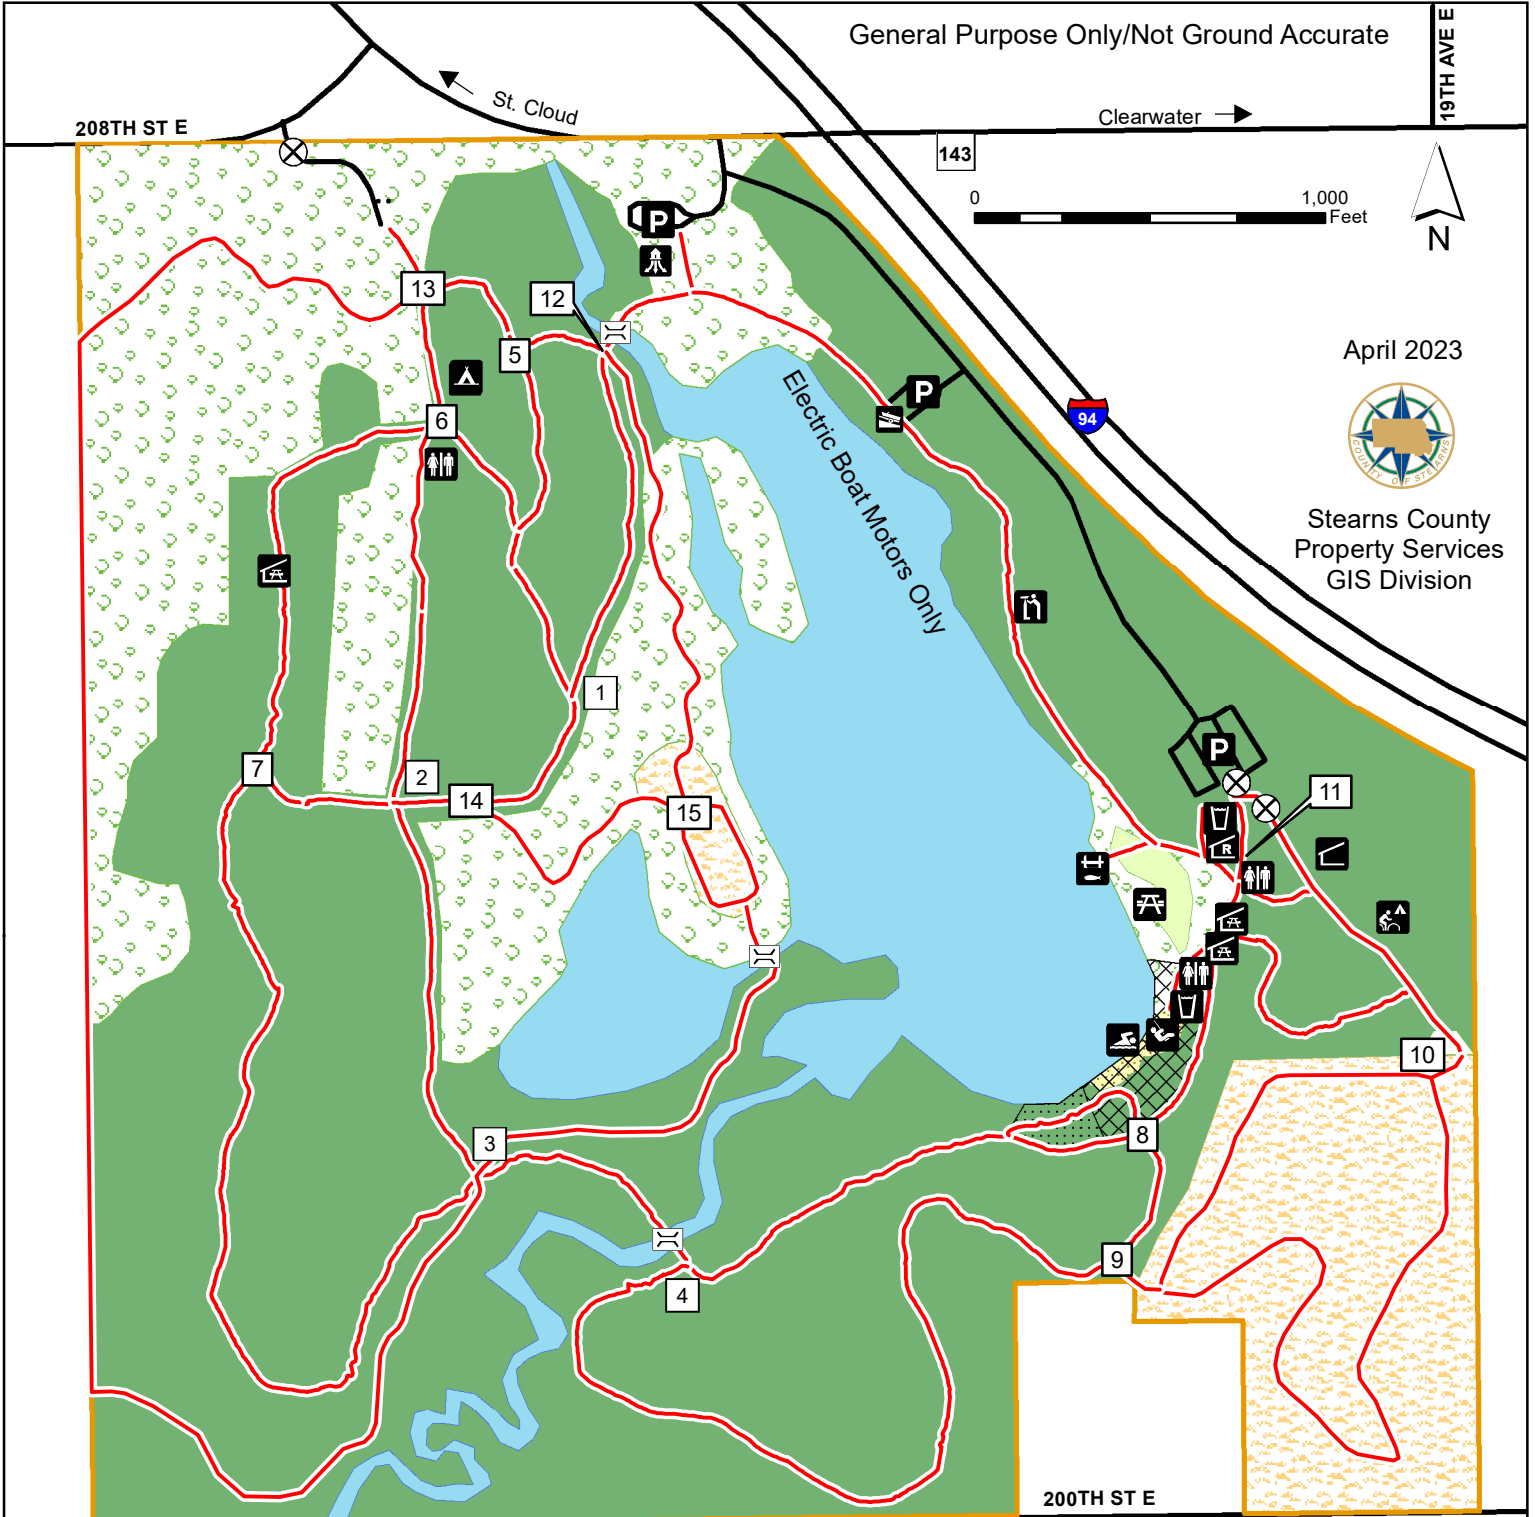

# Warner Lake County Park Summer Trail Map

General Purpose Only/Not Ground Accurate

208TH ST E

St. Cloud

Clearwater

19TH AVE E

April 2023

Stearns County  
 Property Services  
 GIS Division

	Beach		Parking		Youth Campsite		Grass
	Bridge		Picnic Area		Road		Intermittent Trees
	Campsite - Bicycle		Picnic Shelter		Walking & Biking Trail		Lake; River
	Drinking Water		Playground		Park boundary		Prairie
	Fishing Pier		O'Tanka Shelter		No Pets, No Alcohol		Trees
	Gate		Reservable Shelter		Pets Allowed, No Alcohol		
	Nature Center		Restrooms (Vault Toilet)				
	Non-Motorized Boat Launch		Scenic Overlook				