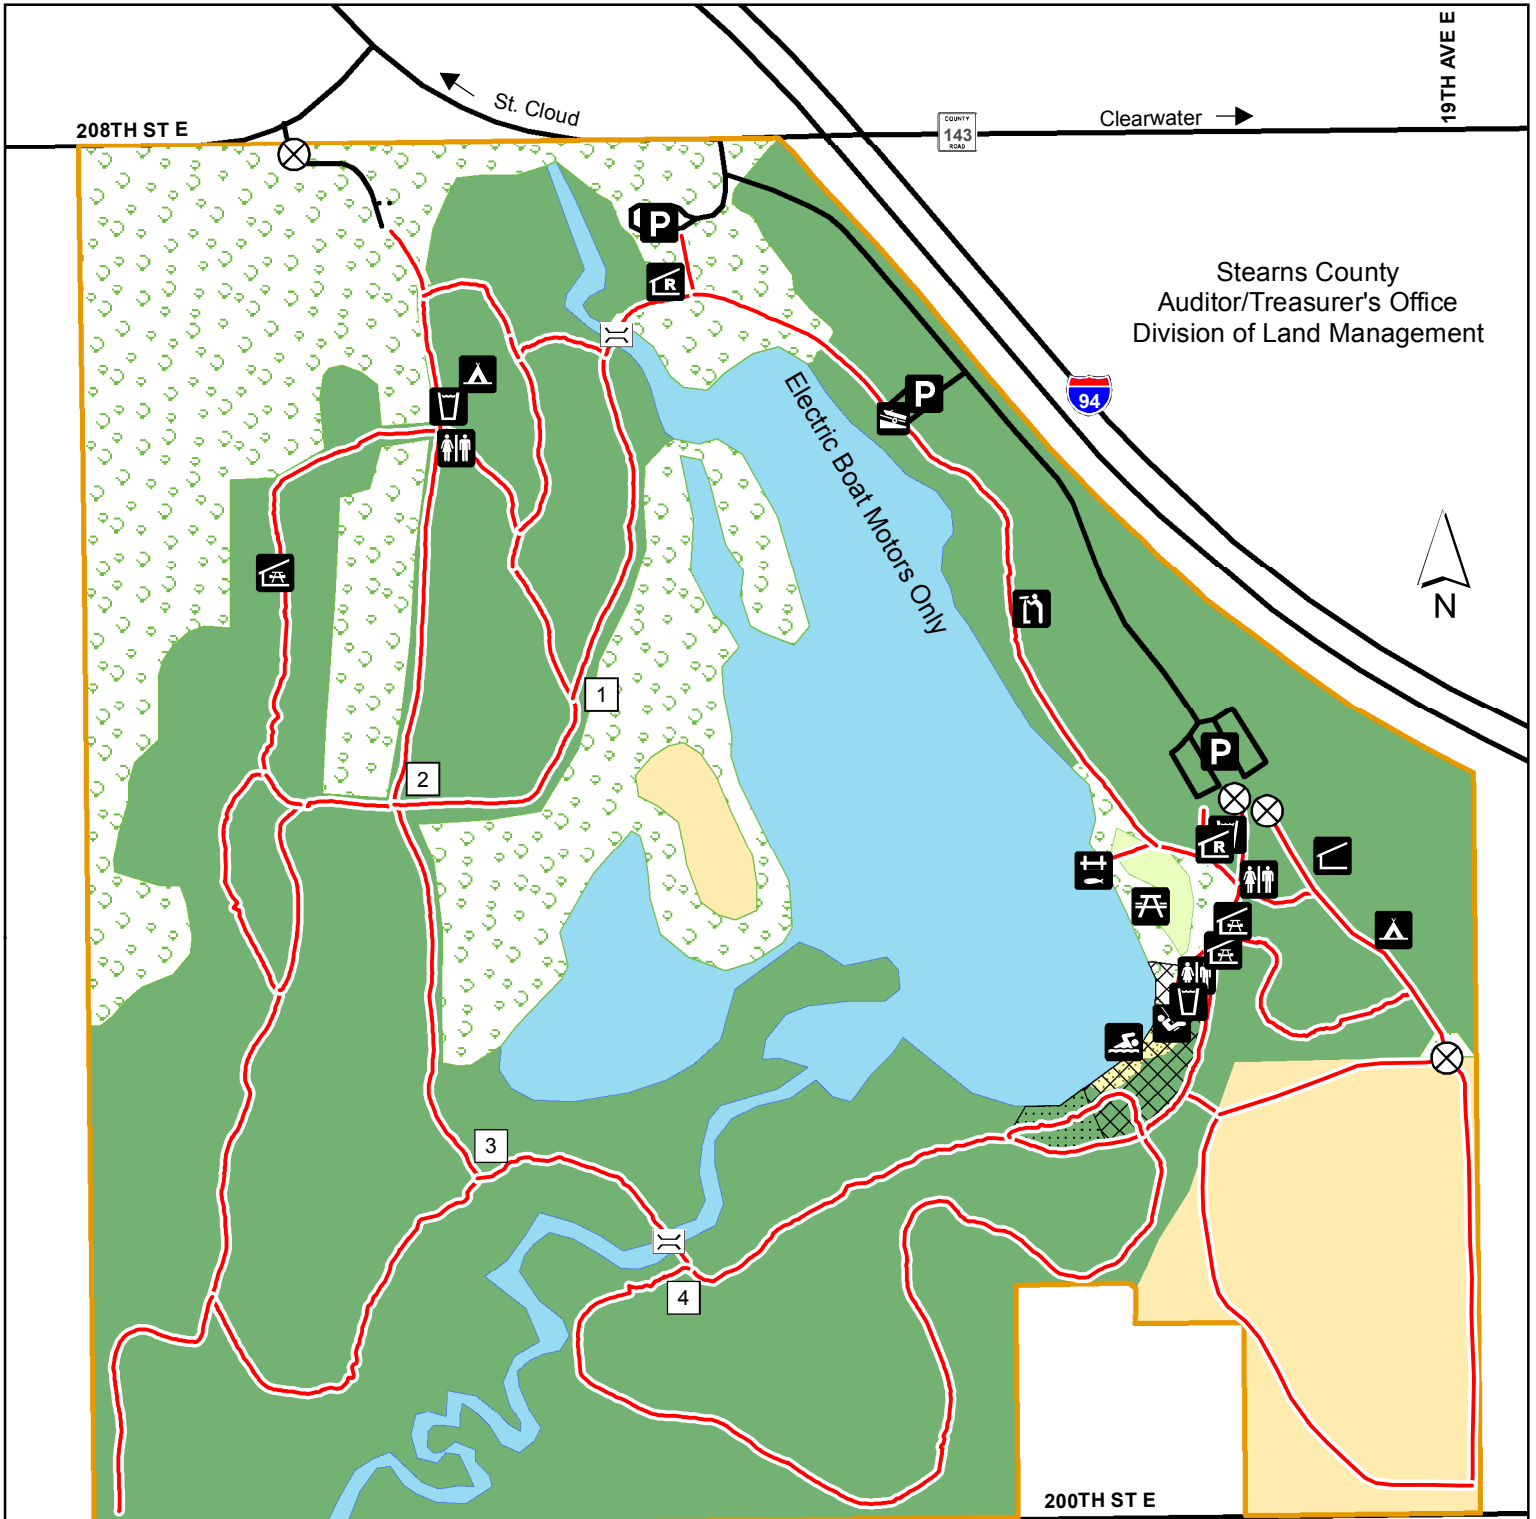

# Warner Lake County Park Summer Map

You Are Here	Gate	Restrooms	Trail
Boat Launch	Nature Center	Scenic Overlook	Grass
Bridge	Parking	O'Tanka Shelter	Intermittent Trees
Campsite	Picnic Area	Beach	Lake
Drinking Water	Picnic Shelter	No Pets, No Alcohol	Prairie
Fishing Pier	Playground	Pets Allowed, No Alcohol	Trees

General Purpose Only/Not Ground Accurate

0 1,000 Feet

December, 2018