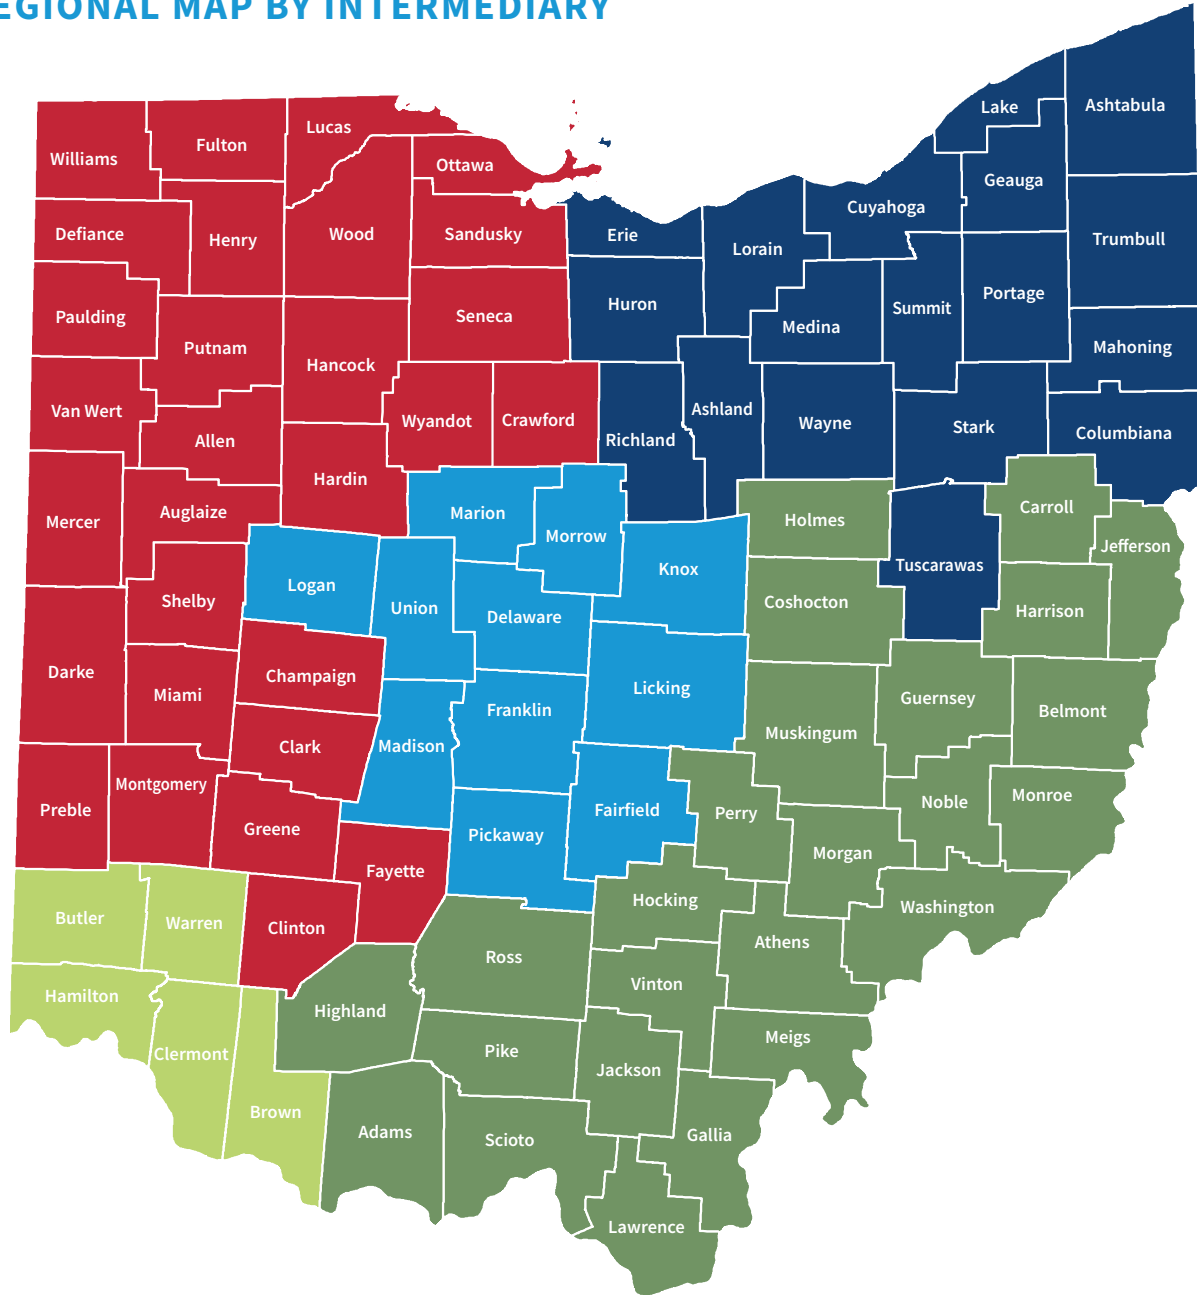

High School Tech Internship

REGIONAL MAP BY INTERMEDIARY

Northwest and West
Strategic Ohio Council for Higher Education (SOCHE)
soche@soche.org

Northeast
Youth Opportunities Unlimited (Y.O.U.)
itinternships@youcle.org