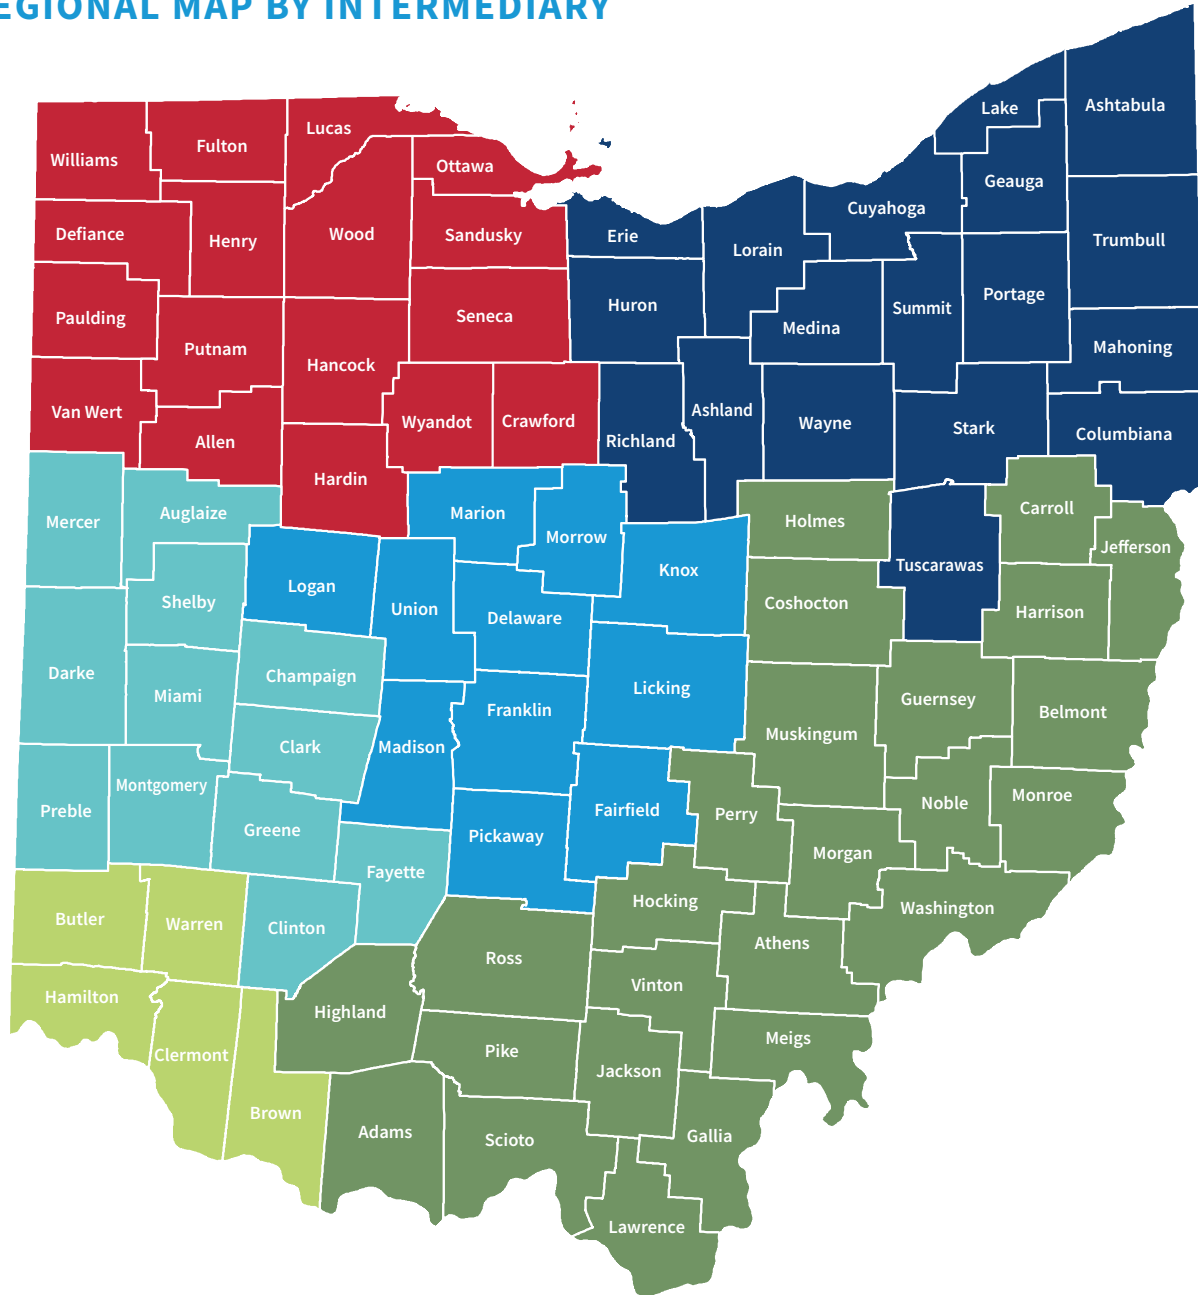

High School Tech Internship

REGIONAL MAP BY INTERMEDIARY

- Northwest**
Junior Achievement of Northwestern Ohio
erica.halada@ja.org
- Northeast**
Youth Opportunities Unlimited (Y.O.U.)
edillenbeck@youcle.org
- Central**
Educational Service Center of Central Ohio
Robb.Gonda@escso.org

- West**
Strategic Ohio Council for Higher Education (SOCHE)
soche@soche.org
- Southwest**
INTERalliance of Greater Cincinnati
central.office@INTERalliance.org
- Southeast**
Building Bridges to Careers
hwarsinsky@buildingbridgestocareers.org