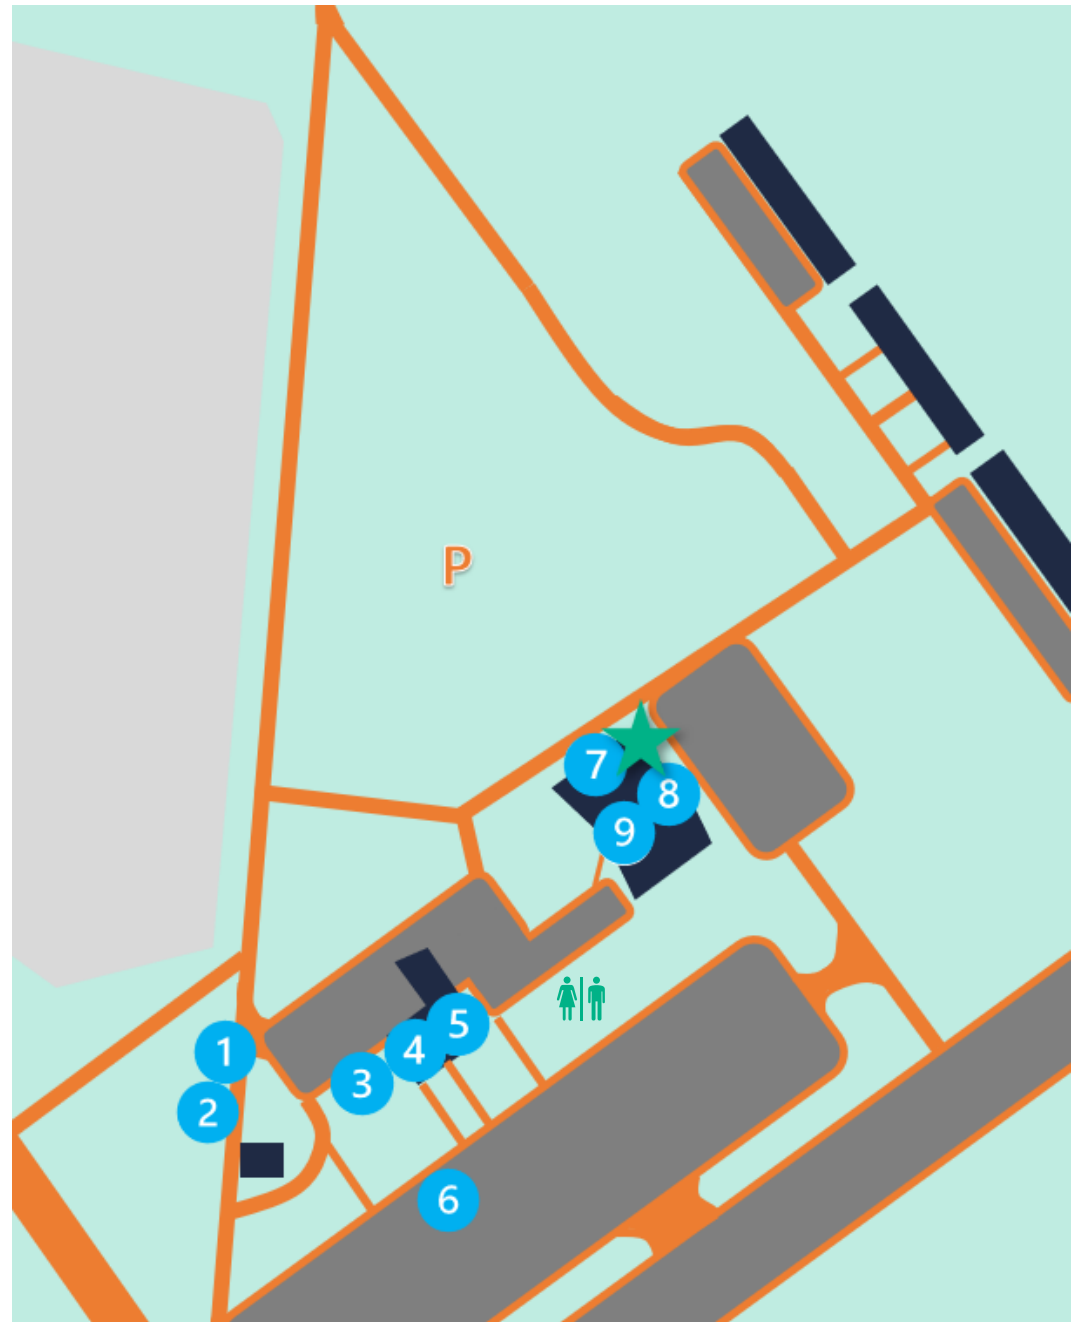

Static Displays

- Kitty Hawk Heaviside 6
- LIFT Aircraft Hexa 6
- MOOG SureFly 6
- Select Tech 7

2021 Ohio Advanced Air Mobility Showcase

- ★ Registration
- 1 Beta Elevated Landing Platform
- 2 Beta Simulator
- 3 Joby Simulator
- 4 Terminal Meeting Space
- 5 LIFT Simulator
- 6 Ramp
- 7 Select Tech Hangar
- 8 CMP/SkyVision/Flight Profiler
- 9 Reliable Robotics
- P Parking
- Restrooms

Springfield-Beckley Municipal Airport

1251 W Blee Rd
Springfield, OH 45502