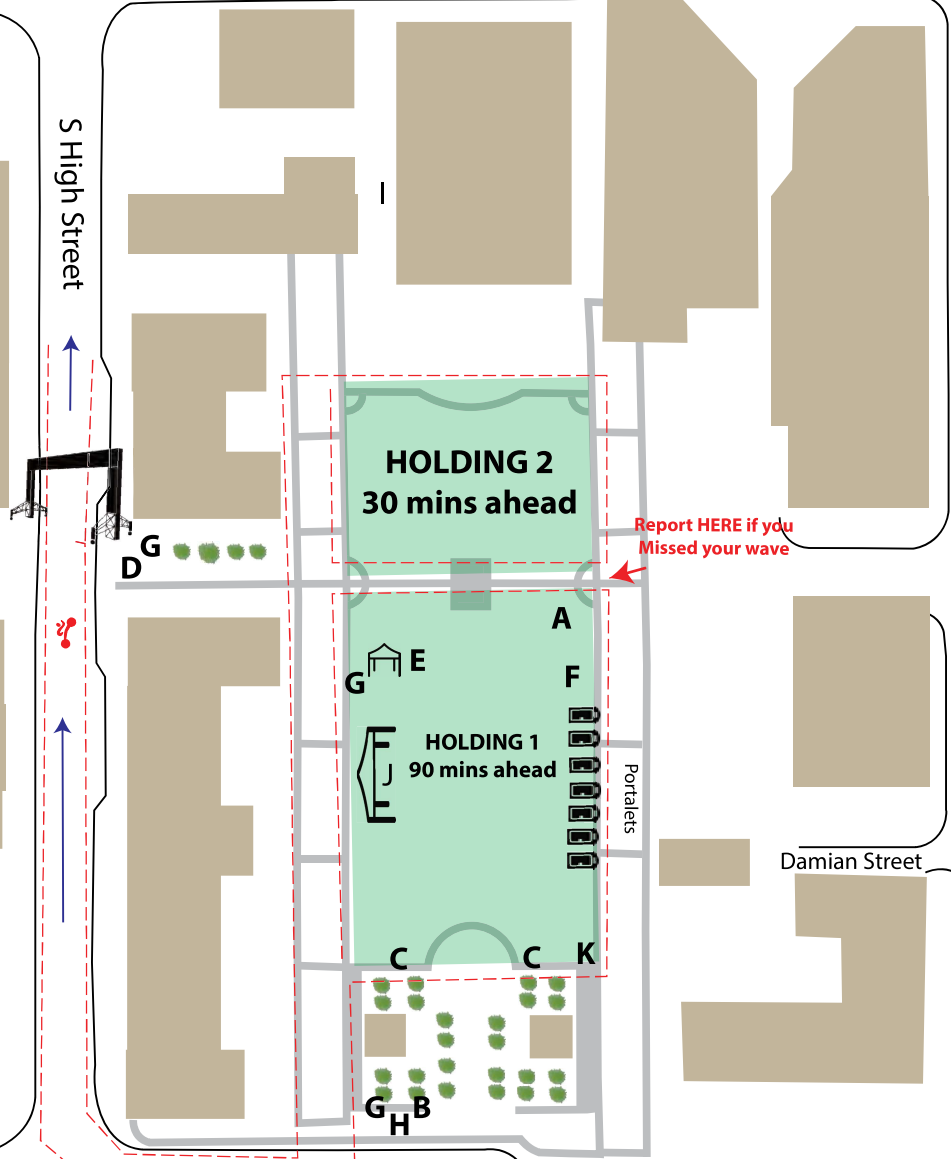

- A - First Aid 10x20
- B - Light Towers
- C - Entry Gate
- D - Stage/Announcer
- E - Catering 30x90
- F - Mechanical
- G - Generators
- H - Admin & Vol Ck In 10x10
- I - Dumpster
- J - Dining 40x140
- K - Gear Drop
- L - Bike Corral 10x10

PELOTONIA®

August 7, 2021
 Saturday 20, 50 & 100
 Mile Start

McFerson Commons
 North Bank Park
 218 West Street
 Columbus OH 43215

E State Street

S 3rd Street

E Chapel Street

S 4th Street

S High Street

- A - First Aid 10x20
- B - Light Tower
- C - Entry Gate
- D - Stage/Announcer
- E - Catering 20x20
- F - Mechanical
- G - Generator
- H - Admin & Vol Ck In 10x10
- I - Dumpster
- J - Dining 40x60
- K - Gear Drop

PELTONIA®

August 7, 2021
Saturday 20, 50 & 100 Mile Start

Columbus Commons
160 S. High Street
Columbus OH 43215

W Rich Street

E Rich Street