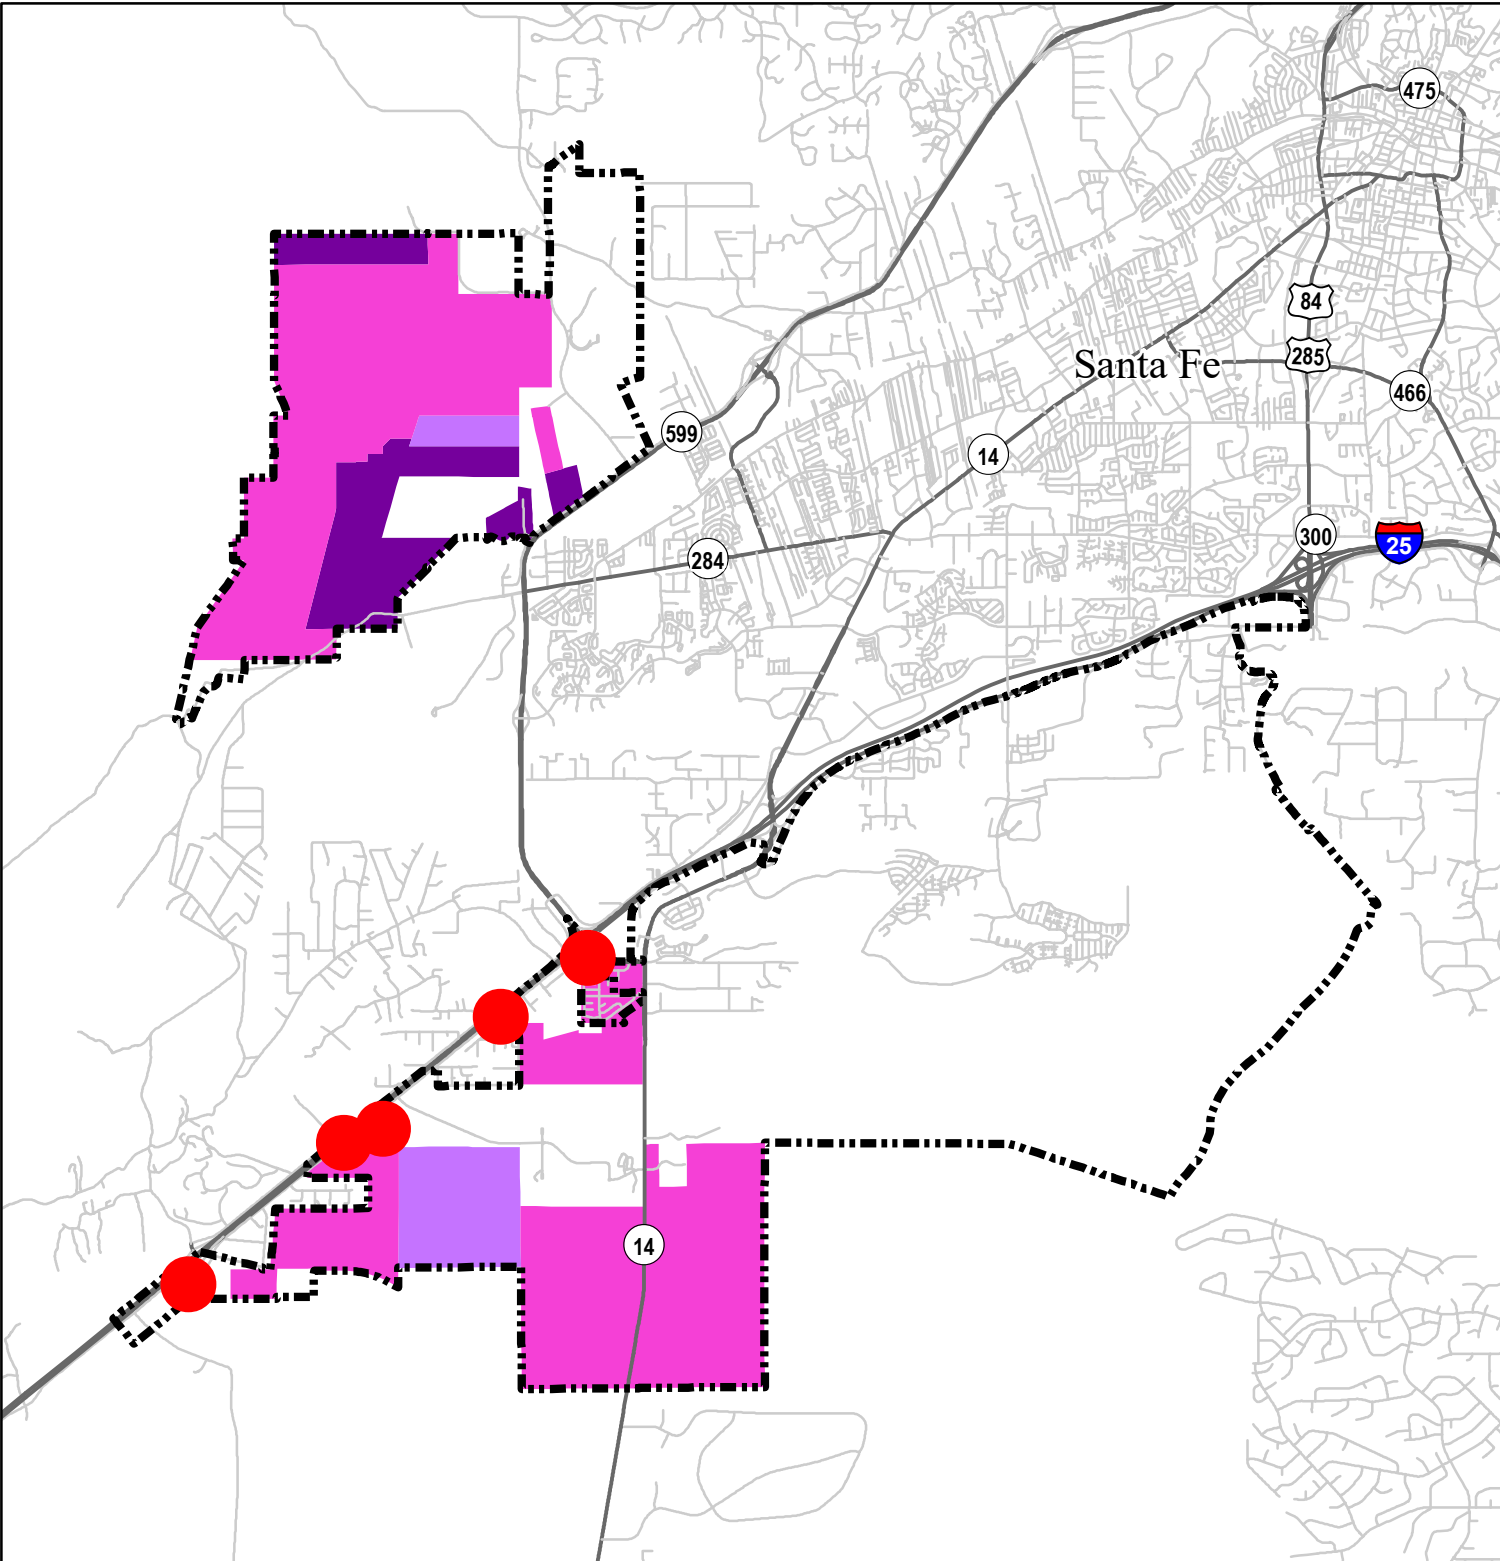

Potential Receiving Areas within El Centro

Legend

-  SDA-1
-  Commercial General, CG
-  Industrial Light, IL
-  Industrial General, I
-  Mixed Use, MU
-  Major Roads
-  Minor Roads

1:100,000

1 in approximately 2 miles

Santa Fe County
GMD Planning Division

For Illustrative Purposes Only

This information is for reference only.
Santa Fe County assumes no liability for
errors associated with the use of these data.
Users are solely responsible for
confirming data accuracy.

SANTA FE COUNTY

October 25, 2023