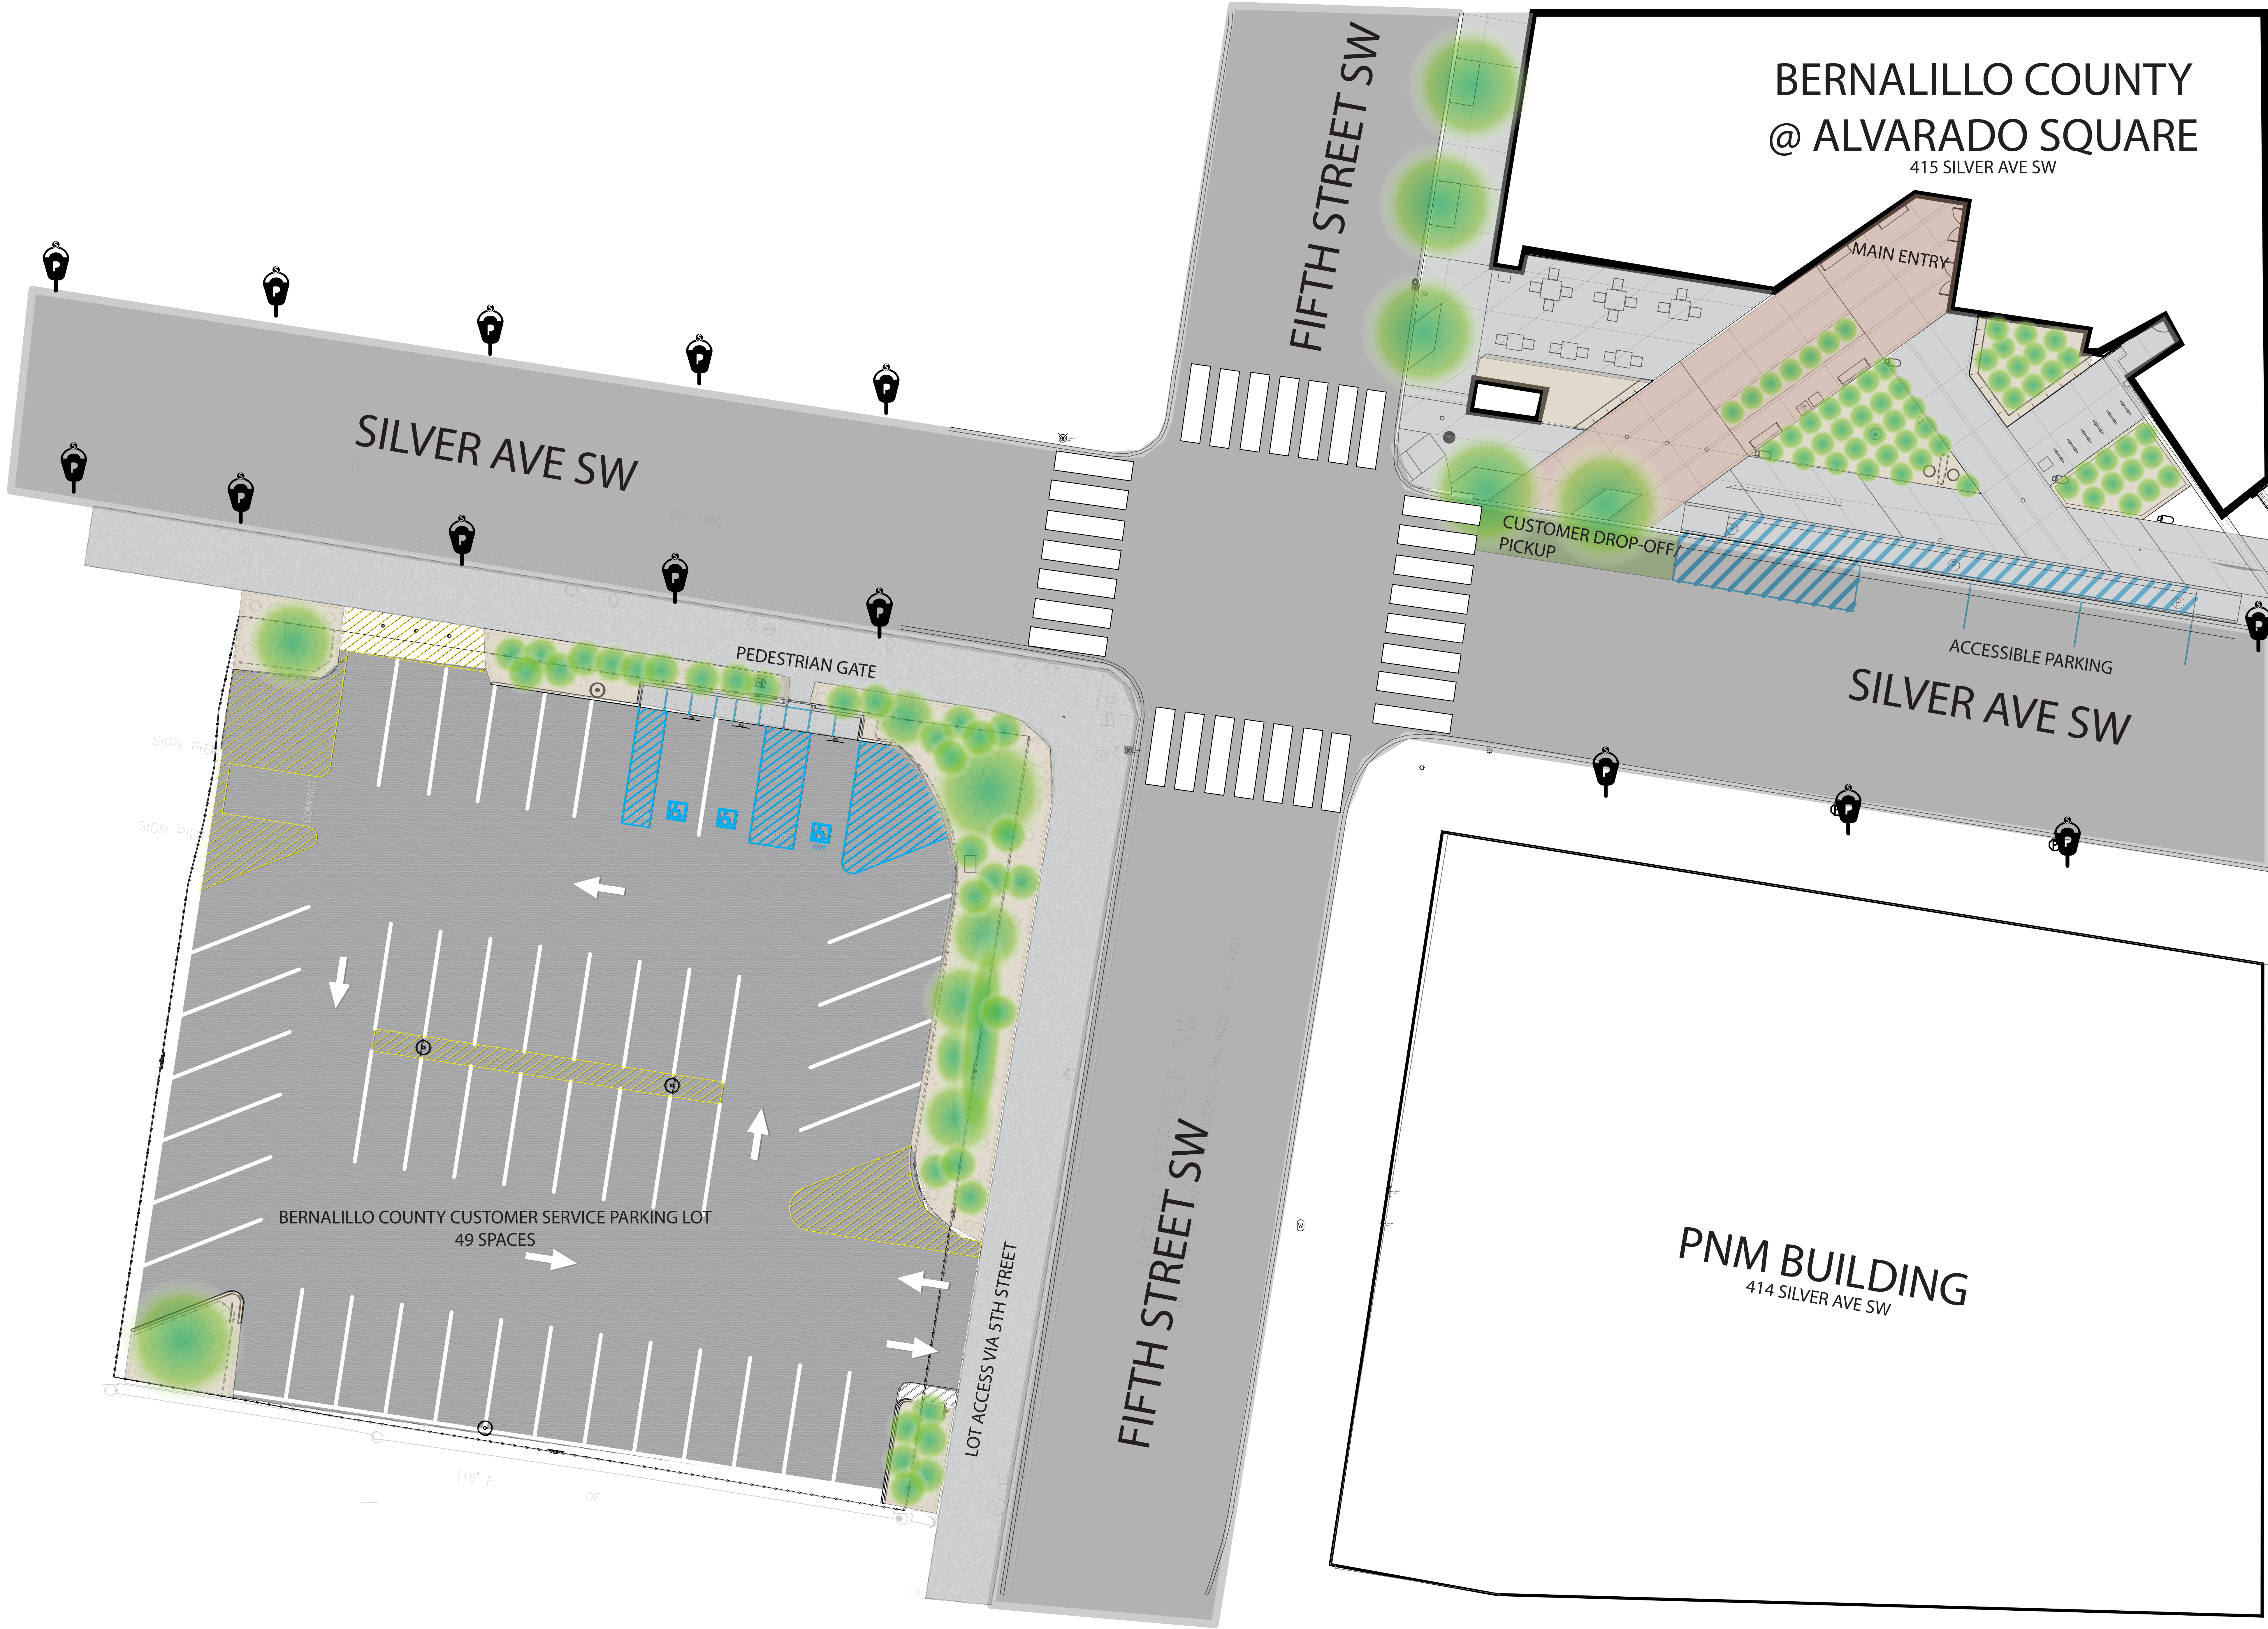

BERNALILLO COUNTY  
@ ALVARADO SQUARE  
415 SILVER AVE SW

BERNALILLO COUNTY CUSTOMER SERVICE PARKING LOT  
49 SPACES

PNM BUILDING  
414 SILVER AVE SW

FIFTH STREET SW

SILVER AVE SW

FIFTH STREET SW

SILVER AVE SW

LOT ACCESS VIA 5TH STREET

MAIN ENTRY

CUSTOMER DROP-OFF  
PICKUP

ACCESSIBLE PARKING

PEDESTRIAN GATE

SIGN PIL

SIGN PIL

(16" P OF