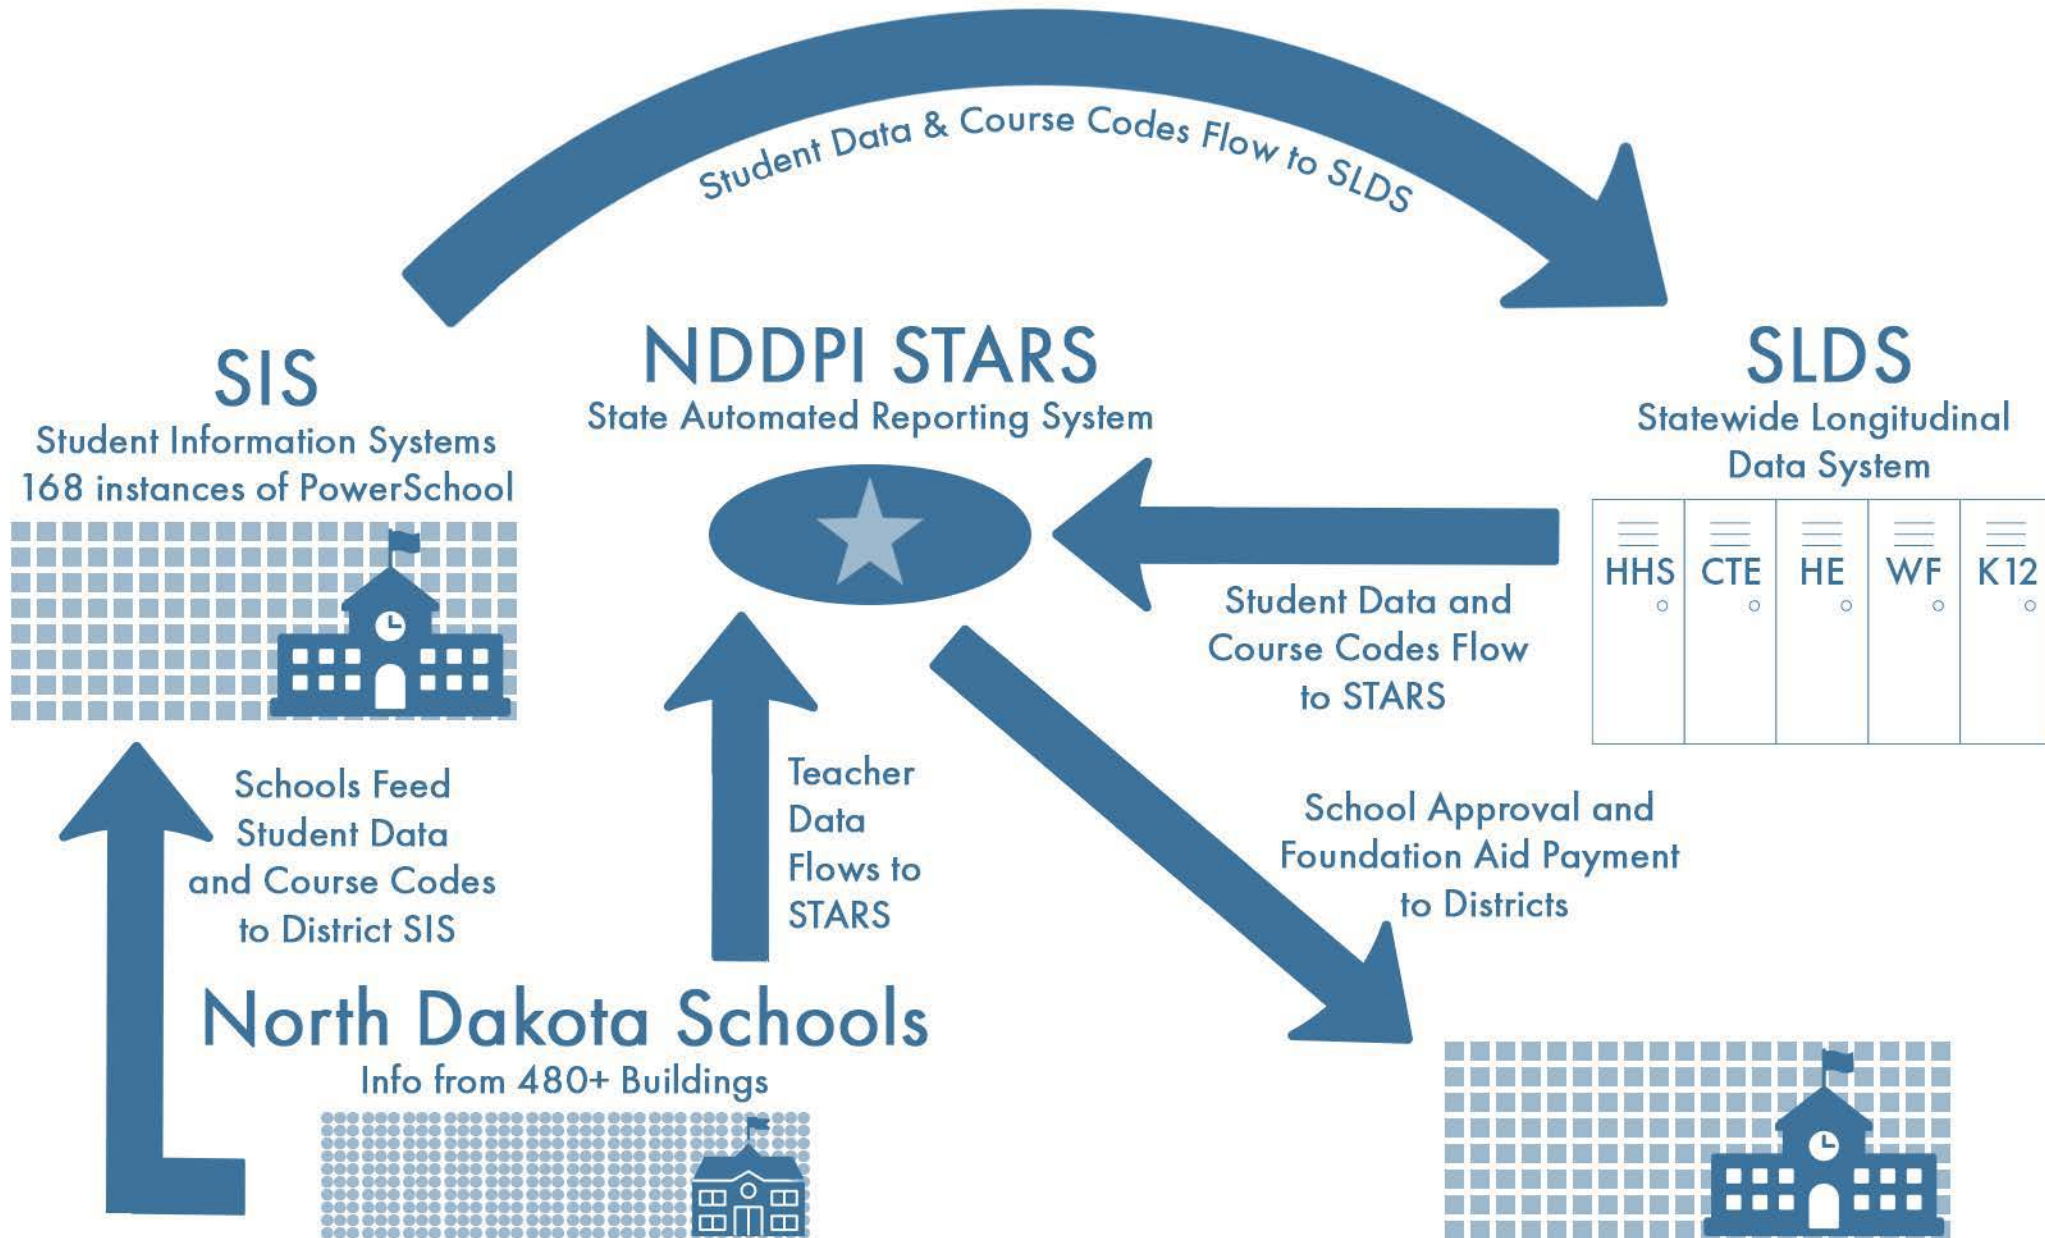

Existing System

Through July 1, 2026

NORTH DAKOTA DEPARTMENT OF
PUBLIC INSTRUCTION

Future System

Effective July 1, 2026

NORTH DAKOTA DEPARTMENT OF PUBLIC INSTRUCTION

NDDPI ICSE

Infinite Campus State Edition
(Former STARS and SIS Combined)

Appropriate Student, Teacher Data,
and Course Code Flows to SLDS to join
HHS, Higher Ed, and Workforce Data

SLDS

≡ HHS ○	≡ CTE ○	≡ HE ○	≡ WF ○	≡ K12 ○
---------------	---------------	--------------	--------------	---------------

School Approval and Foundation Aid
Payments Calculated in ICSE
then Delivered to Districts

Schools Feed Teacher and
Student Data and Course
Codes to ICSE

North Dakota Schools

Info from 480+ Buildings