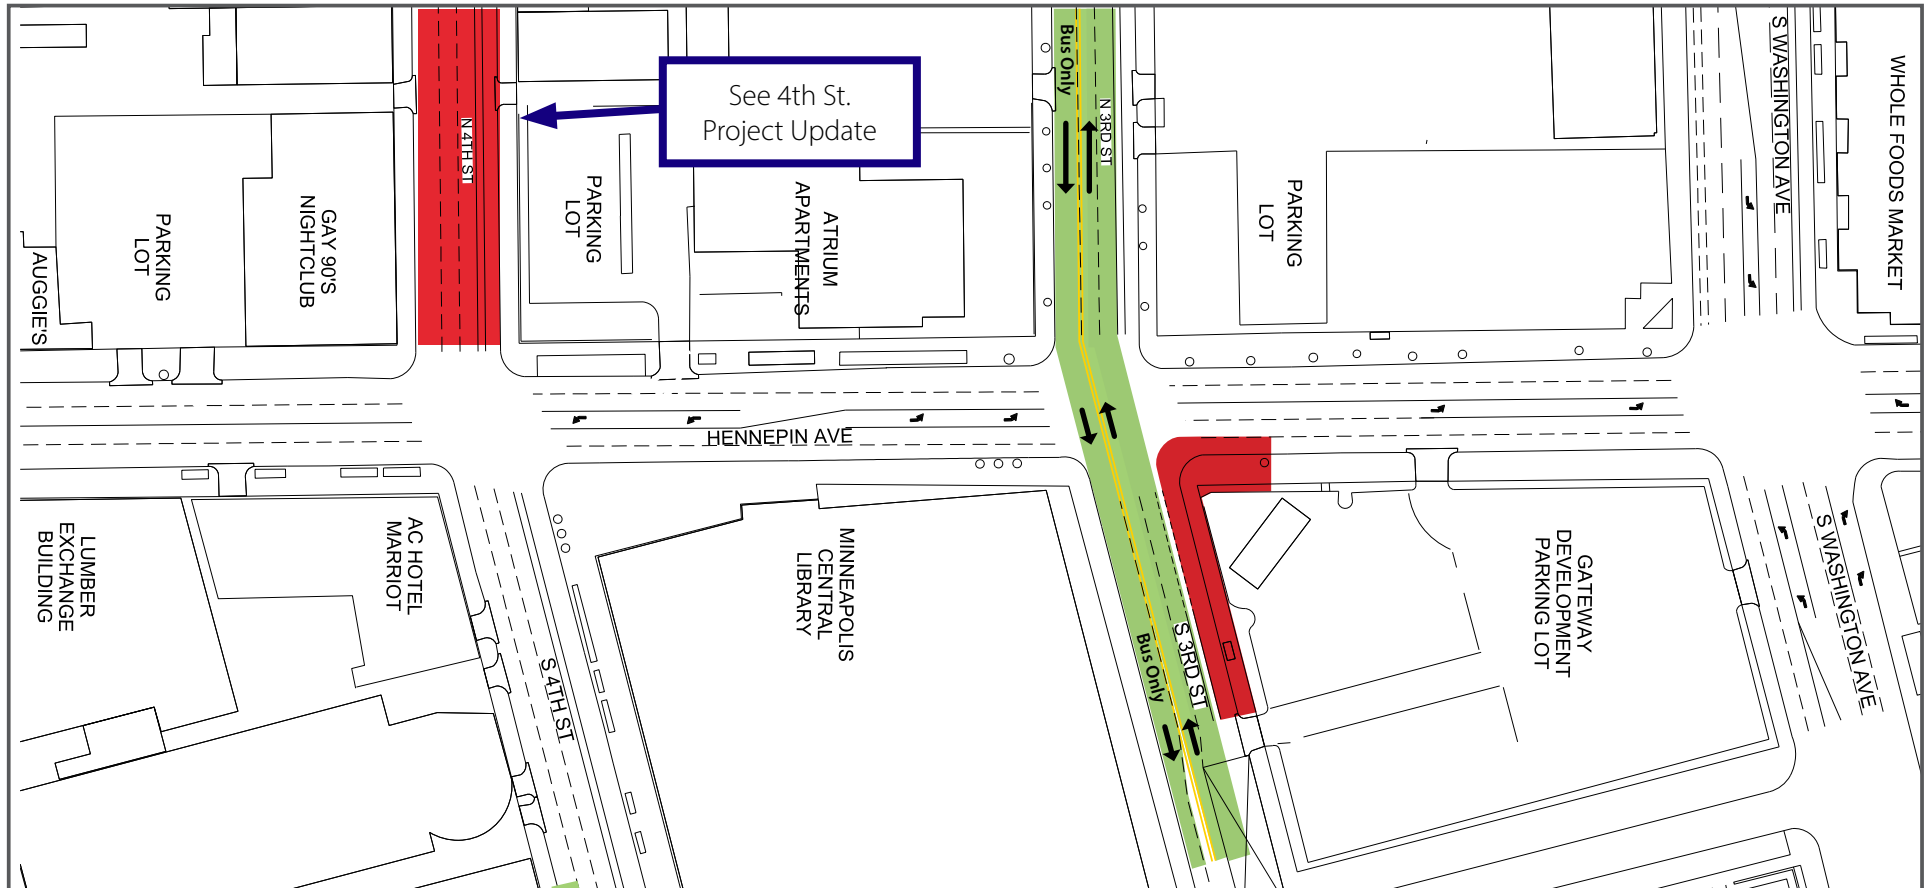

Block	Project Related Work	Anticipated Road/Pedestrian Restrictions				
		Temporary Ped Ramps	Parking Restrictions	Two Lanes Open	One Lane Open	Notes
12th Street Intersection						
12th to 11th						
11th Street Intersection						
11th to 10th						
10th Street Intersection						
10th to 9th						
9th Street Intersection						
9th to 8th						
8th Street Intersection						
8th to 7th						
7th Street Intersection	Curb , Electrical Work and Paving	X	X		X	
7th to 6th	Sidewalk, Electrical Work and Curb					Hennepin Closed
6th Street Intersection	Curb	X	X	X		
6th to 5th	Sidewalk, Electrical Work and Curb					Hennepin Closed
5th Street Intersection	Curb and Electrical					
5th to 4th	Irrigation Start-up and Plantings					
4th Street Intersection						
4th to 3rd	Irrigation Start-up and Plantings					
3rd Street Intersection	Sidewalk and Pedestrian Ramp Construction	X		X		
3rd to Washington	Irrigation Start-up and Plantings					
Washington Ave Intersection						

*Sidewalks will be maintained

Valet and loading zone

Daytime non-rush hour work zone

Work zone vehicle access maintained

Open travel lanes

Vehicle access - SB Hennepin only

Vehicle Access - NB Hennepin only

HENNEPIN AVENUE

— Reconstruction Project —

Construction Update

Volume 91: May 15 - May 21, 2022

4th Street to Washington Avenue

- Lane Closures will vary over the next couple weeks and are subject to change

 Work zone (no vehicle access)
*Sidewalks will be maintained

 Valet and loading zone

 Daytime non-rush hour work zone

 Work zone vehicle access maintained

 Open travel lanes

 Vehicle access - SB Hennepin only