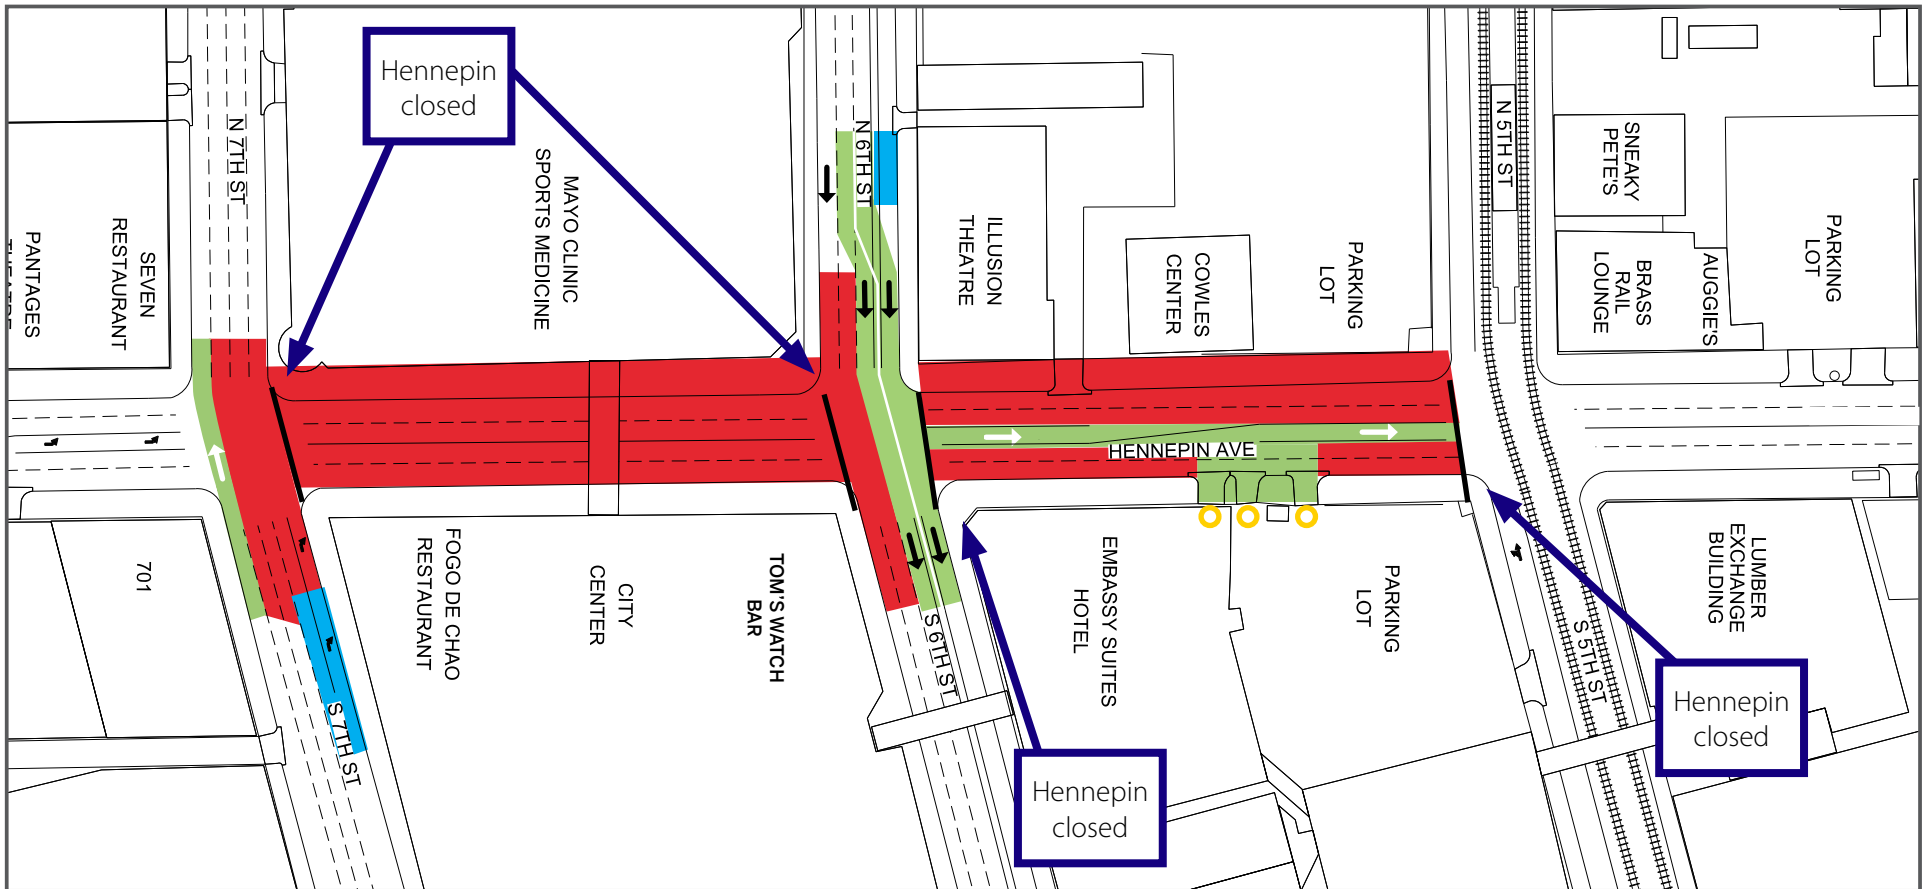

Block	Project Related Work	Anticipated Road/Pedestrian Restrictions				
		Temporary Ped Ramps	Parking Restrictions	Two Lanes Open	One Lane Open	Notes
12th Street Intersection						
12th to 11th						
11th Street Intersection						
11th to 10th						
10th Street Intersection						
10th to 9th						
9th Street Intersection						
9th to 8th						
8th Street Intersection						
8th to 7th						
7th Street Intersection	Curb , Electrical Work and Paving	X	X		X	
7th to 6th	Sidewalk, Electrical Work and Curb					Hennepin Closed
6th Street Intersection	Curb	X	X	X		
6th to 5th	Sidewalk, Electrical Work and Curb					Hennepin Closed
5th Street Intersection	Curb and Electrical					
5th to 4th	Irrigation Start-up and Plantings					
4th Street Intersection						
4th to 3rd	Irrigation Start-up and Plantings					
3rd Street Intersection	Sidewalk and Pedestrian Ramp Construction	X		X		
3rd to Washington	Irrigation Start-up and Plantings					
Washington Ave Intersection						

HENNEPIN AVENUE

— Reconstruction Project —

Construction Update

Volume 91: May 15 - May 21, 2022

7th Street to 5th Street

- Lane Closures will vary over the next couple weeks and are subject to change

Work zone (no vehicle access)

*Sidewalks will be maintained

Valet and loading zone

Daytime non-rush hour work zone

Work zone vehicle access maintained

Open travel lanes

Vehicle access - SB Hennepin only

Vehicle Access - NB Hennepin only

 Work zone (no vehicle access)
*Sidewalks will be maintained

 Valet and loading zone

 Daytime non-rush hour work zone

 Work zone vehicle access maintained

 Open travel lanes

 Vehicle access - SB Hennepin only