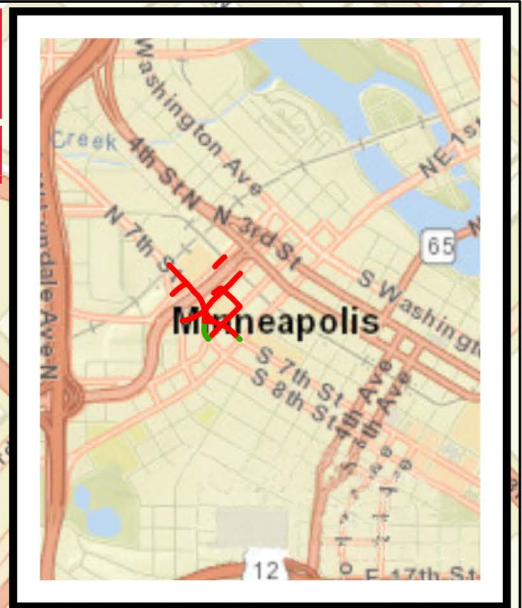

Target Center Event 10/10/2019 Road Closures

Closures Beginning Wed. 10/9/19 at 8pm:

- -394 exit ramp to 6th St N
- -1st Ave N from 6th St N to 8th St N
- -HOV entrance ramp at 3rd Ave N and 5th St N
- -6th St N from 1st Ave N to 2nd Ave N
- -2nd Ave N from 5th St N to 10th St N
- -7th St N from Hennepin Ave to 10th St N
- -Twins Way from 7th St N to 10th St N

Closures Beginning Thurs. 10/10/19 at 9am:

- -394 access to Ramp A and B
- **394 access to Ramp A open at all times unless ramp is full**

— Road Closures

— Access to Parking Ramps and Lots Only