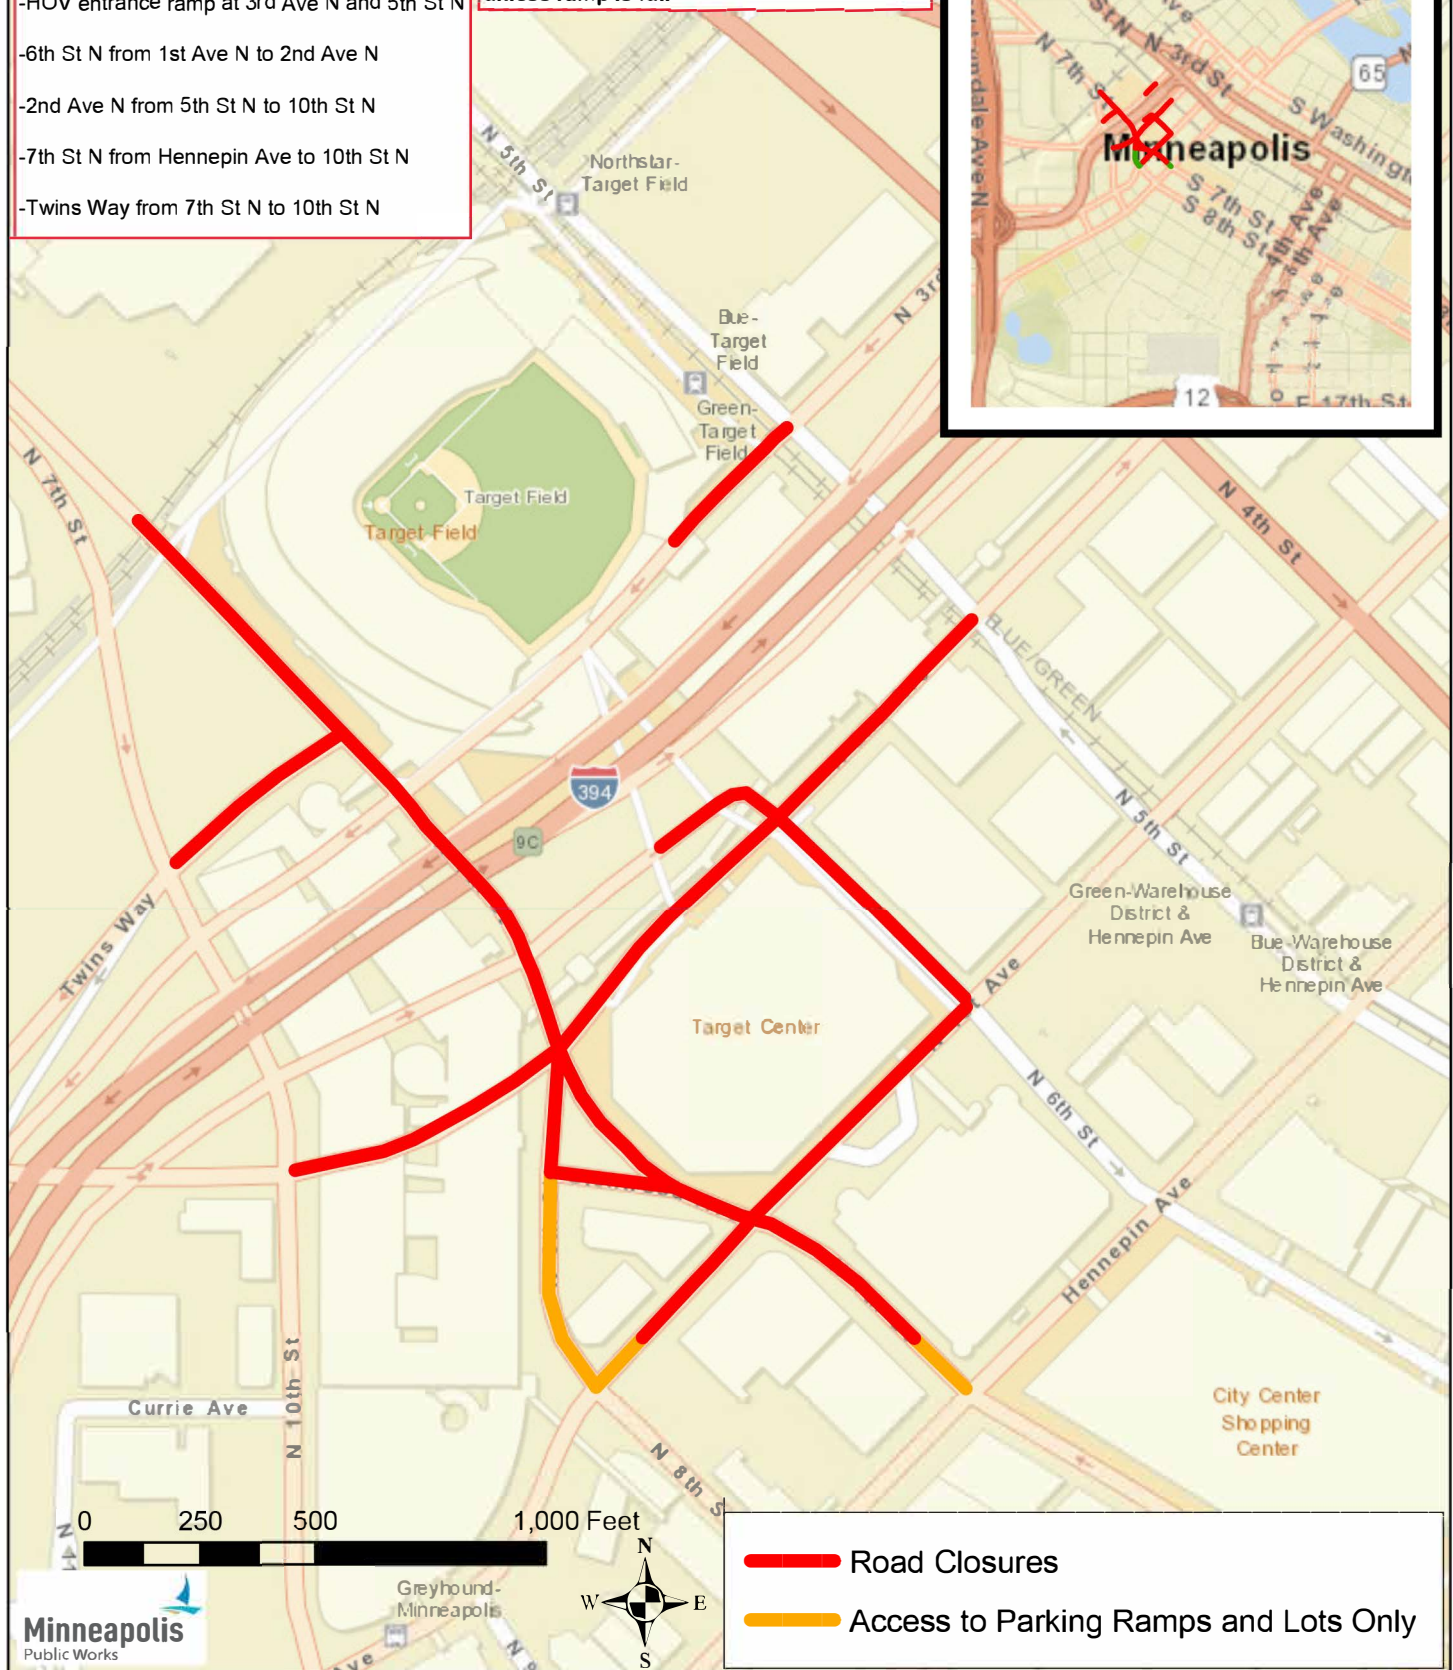

# Target Center Event 10/10/2019 Road Closures

## Closures Beginning Wed. 10/9/19 at 8pm:

- 394 exit ramp to 6th St N
- 1st Ave N from 6th St N to 8th St N
- HOV entrance ramp at 3rd Ave N and 5th St N
- 6th St N from 1st Ave N to 2nd Ave N
- 2nd Ave N from 5th St N to 10th St N
- 7th St N from Hennepin Ave to 10th St N
- Twins Way from 7th St N to 10th St N

## Closures Beginning Thurs. 10/10/19 at 9am:

- 394 access to Ramp A and B
- 394 access to Ramp A open at all times unless ramp is full**

**— Road Closures**

**— Access to Parking Ramps and Lots Only**