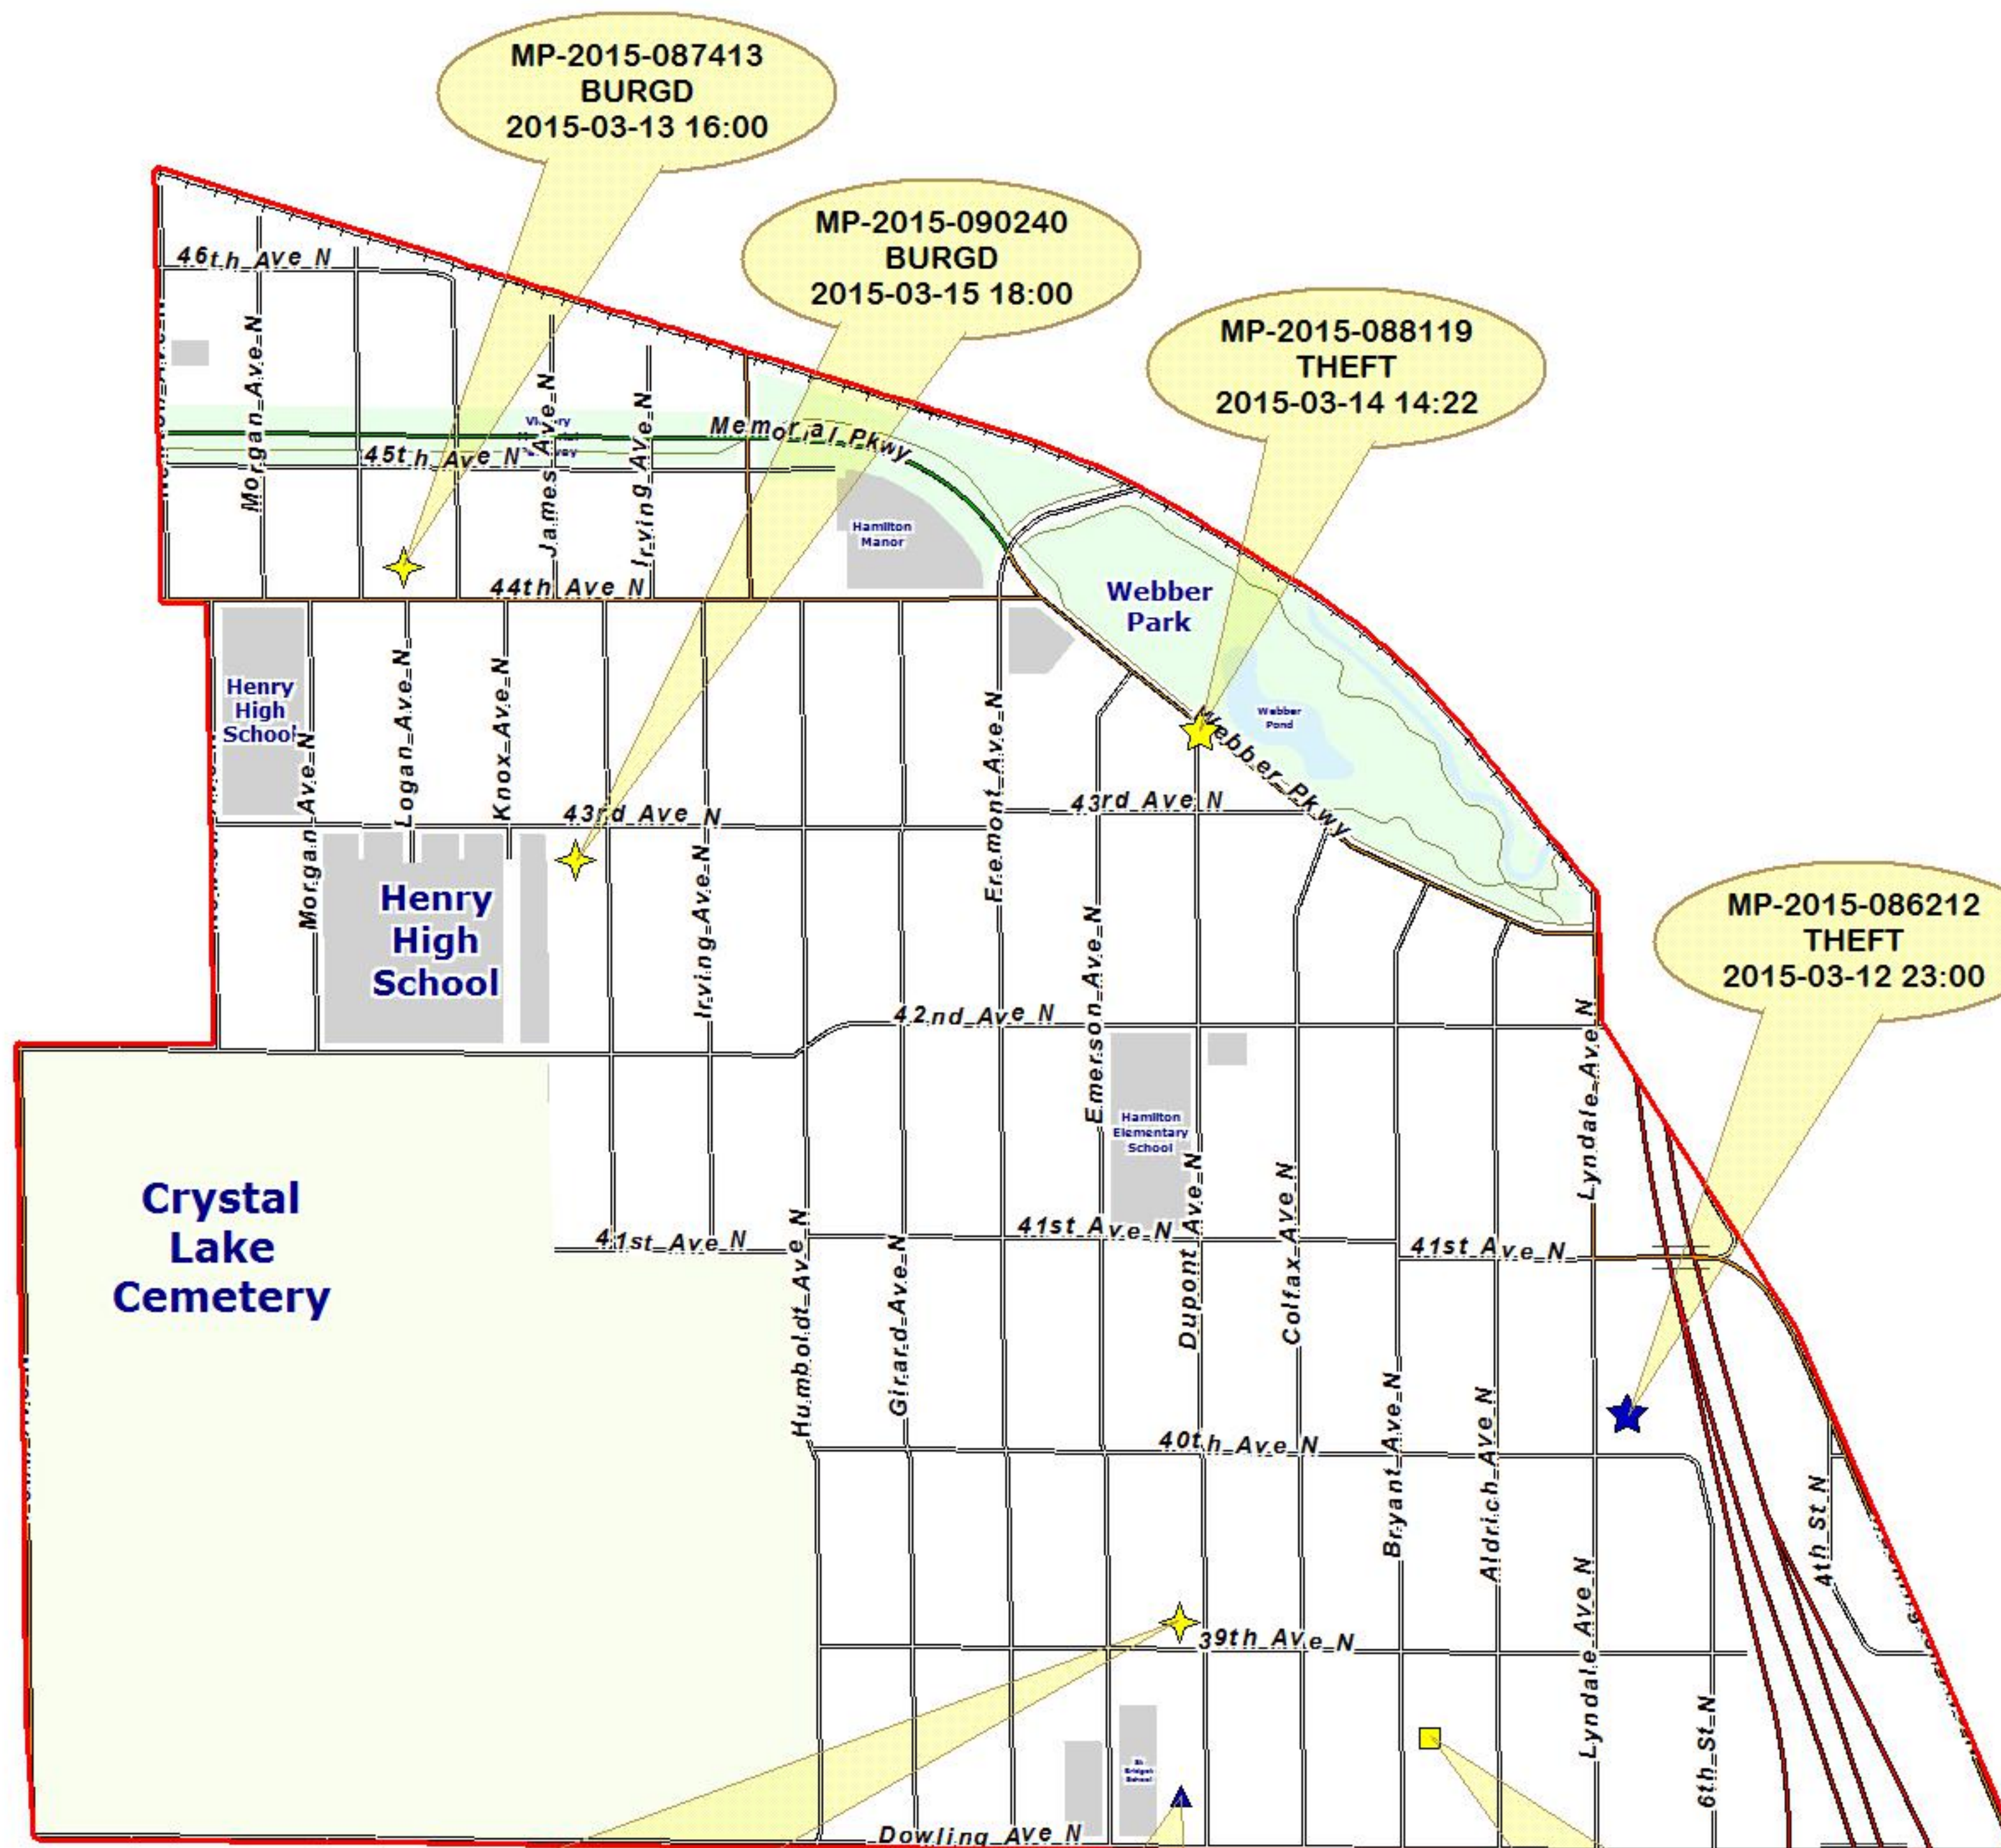

**Part 1 Crimes
Webber - Camden
3/10/2015 - 3/16/2015**

- ✘ UCR 01-02: Homicide (0)
- UCR 03: Rape (0)
- ▲ UCR 04: Robbery (1)
- UCR 05: Agg Assault (1)
- UCR 06: Burglary (3)
- ★ UCR 07: Larceny (2)
- ⊕ UCR 08: Auto Theft (0)
- ★ UCR 10: Arson (0)

Total - 7 1.059 PSMPD

Department	
MP (7)	UM (0) CR (0) MT (0)
Year	
2000 (0)	
2001 (0)	
2002 (0)	
2003 (0)	
2004 (0)	
2005 (0)	
2006 (0)	
2007 (0)	
2008 (0)	
2009 (0)	
2010 (0)	
2011 (0)	
2012 (0)	
2013 (0)	
2014 (0)	
2015 (7)	
Month	
Jan (0)	
Feb (0)	
Mar (7)	
Apr (0)	
May (0)	
Jun (0)	
Jul (0)	
Aug (0)	
Sep (0)	
Oct (0)	
Nov (0)	
Dec (0)	
Day of Week	
Sat (1)	
Fri (1)	
Thu (1)	
Wed (0)	
Tue (2)	
Mon (1)	
Sun (1)	
Hour in Day	
22 - 24 (2)	
20 - 22 (0)	
18 - 20 (1)	
16 - 18 (3)	
14 - 16 (1)	
12 - 14 (0)	
10 - 12 (0)	
8 - 10 (0)	
6 - 8 (0)	
4 - 6 (0)	
2 - 4 (0)	
0 - 2 (0)	
Day/Night	
Day (5)	
Night (2)	
Solvable	
Over 100 (0)	
90 to 100 (1)	
70 to 85 (4)	
45 to 65 (2)	
10 to 40 (0)	
Zero (0)	

MP-2015-087413
BURGD
2015-03-13 16:00

MP-2015-090240
BURGD
2015-03-15 18:00

MP-2015-088119
THEFT
2015-03-14 14:22

MP-2015-086212
THEFT
2015-03-12 23:00

MP-2015-091063
BURGD
2015-03-16 17:42

MP-2015-082744
ROBPAG
2015-03-10 22:20

MP-2015-082336
ASLT2
2015-03-10 17:25