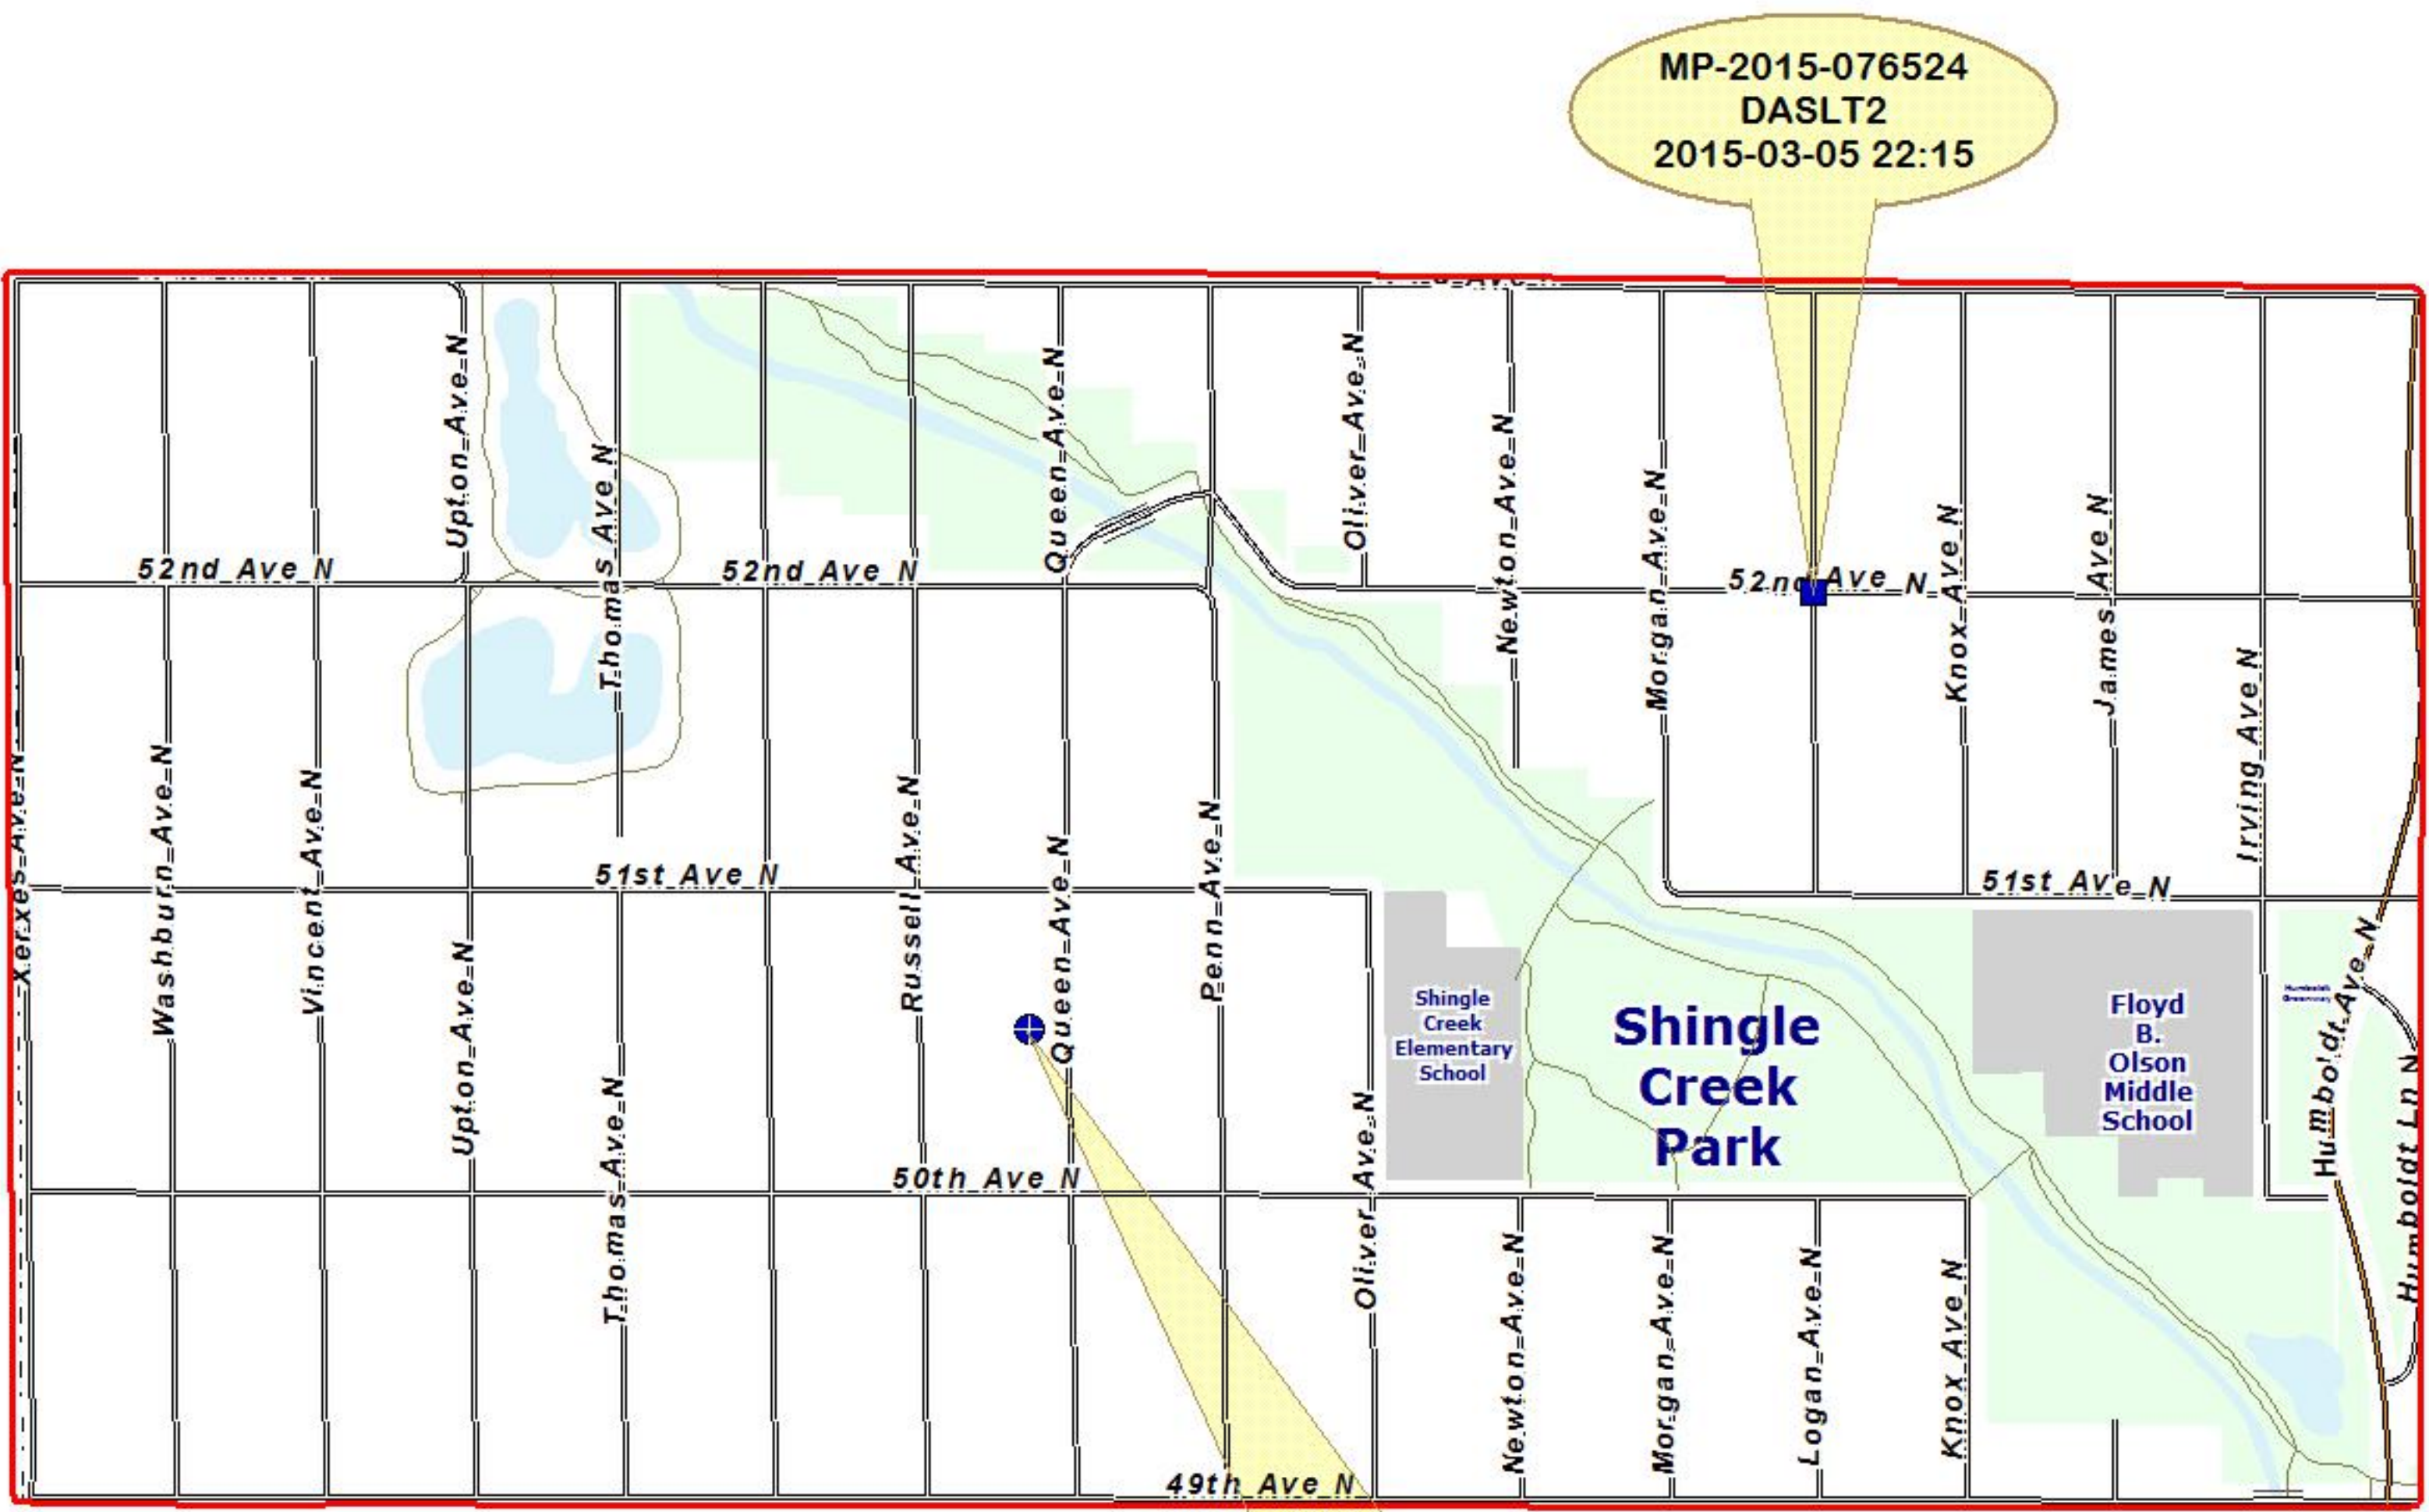

**Part 1 Crimes
Shingle Creek
3/3/2015 - 3/9/2015**

- ✘ UCR 01-02: Homicide (0)
- UCR 03: Rape (0)
- ▲ UCR 04: Robbery (0)
- UCR 05: Agg Assault (1)
- UCR 06: Burglary (0)
- ★ UCR 07: Larceny (0)
- ⊕ UCR 08: Auto Theft (1)
- ★ UCR 10: Arson (0)

Total - 2   0.557 PSMPD

Department	
MP (2)	UM (0) CR (0) MT (0)
Year	
2000 (0)	
2001 (0)	
2002 (0)	
2003 (0)	
2004 (0)	
2005 (0)	
2006 (0)	
2007 (0)	
2008 (0)	
2009 (0)	
2010 (0)	
2011 (0)	
2012 (0)	
2013 (0)	
2014 (0)	
2015 (2)	
Month	
Jan (0)	
Feb (0)	
Mar (2)	
Apr (0)	
May (0)	
Jun (0)	
Jul (0)	
Aug (0)	
Sep (0)	
Oct (0)	
Nov (0)	
Dec (0)	
Day of Week	
Sat (0)	
Fri (0)	
Thu (1)	
Wed (1)	
Tue (0)	
Mon (0)	
Sun (0)	
Hour in Day	
22 - 24 (1)	
20 - 22 (0)	
18 - 20 (0)	
16 - 18 (0)	
14 - 16 (0)	
12 - 14 (0)	
10 - 12 (0)	
8 - 10 (0)	
6 - 8 (0)	
4 - 6 (0)	
2 - 4 (1)	
0 - 2 (0)	
Day/Night	
Day (0)	
Night (2)	
Solvable	
Over 100 (0)	
90 to 100 (0)	
70 to 85 (1)	
45 to 65 (0)	
10 to 40 (0)	
Zero (1)	

MP-2015-076524
DASLT2
2015-03-05 22:15

MP-2015-074188
AUTOTH
2015-03-04 02:30