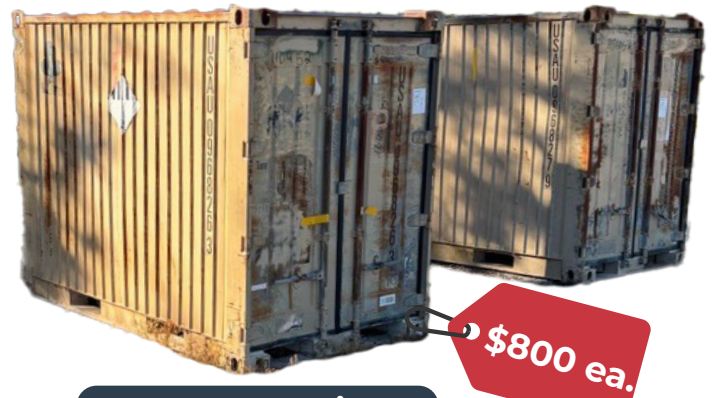

30 kW Generators

Storage Containers

Lockers

Oil Absorbing Pads

100 pads per bag

Toolboxes

Various brands and sizes available.

Price Range:
\$200-\$600