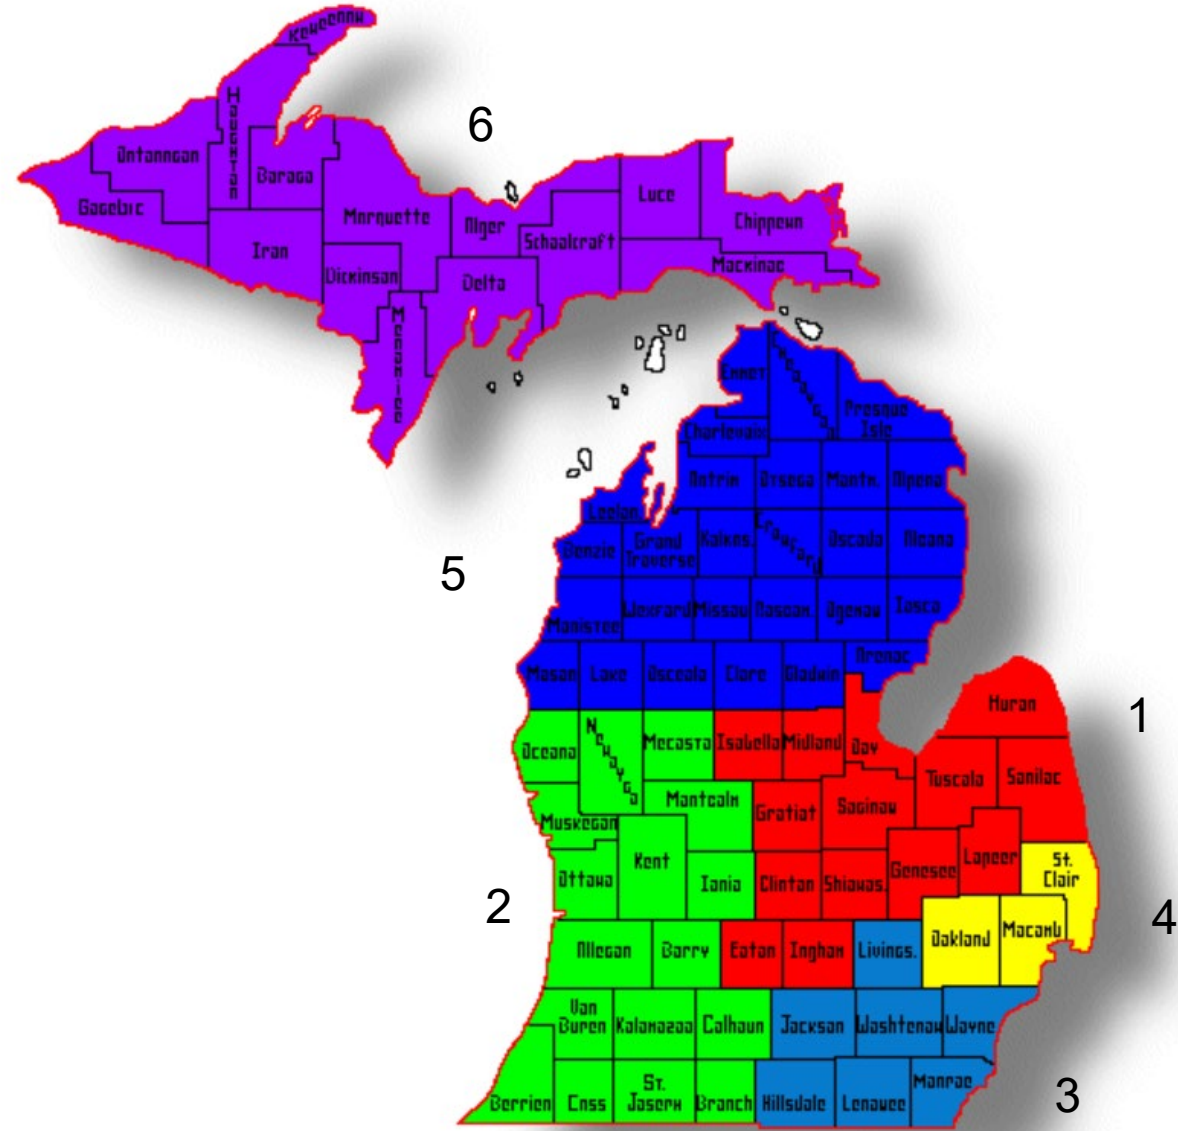

Veterans' Employment Services LVER Map

Local Veterans' Employment Representatives (LVER) perform a wide range of duties on behalf of veterans, specifically relating to employer outreach. They are assigned duties which promote the advantages of hiring veterans to employers, employer associations, and business groups. They advocate for all veteran served by the Michigan Works! Agencies with business, industry, and other community-based organizations by participating in appropriate activities.

Region 1

Fred Pittman
East Central Michigan LVER
 517-249-0503

Region 2

Leo Arellano
Southwest Michigan LVER
 517-643-1079

Region 3

James Grose
Southeast Michigan, LVER
 517-285-8909

Region 4

“Paul” Salcepuedes
Detroit Metro LVER
 517-243-8166

Region 5

Pat Muoio
Northern Michigan LVER
 231-350-9177

Region 6

Kendal Kettle
Upper Peninsula LVER
 906-280-5621