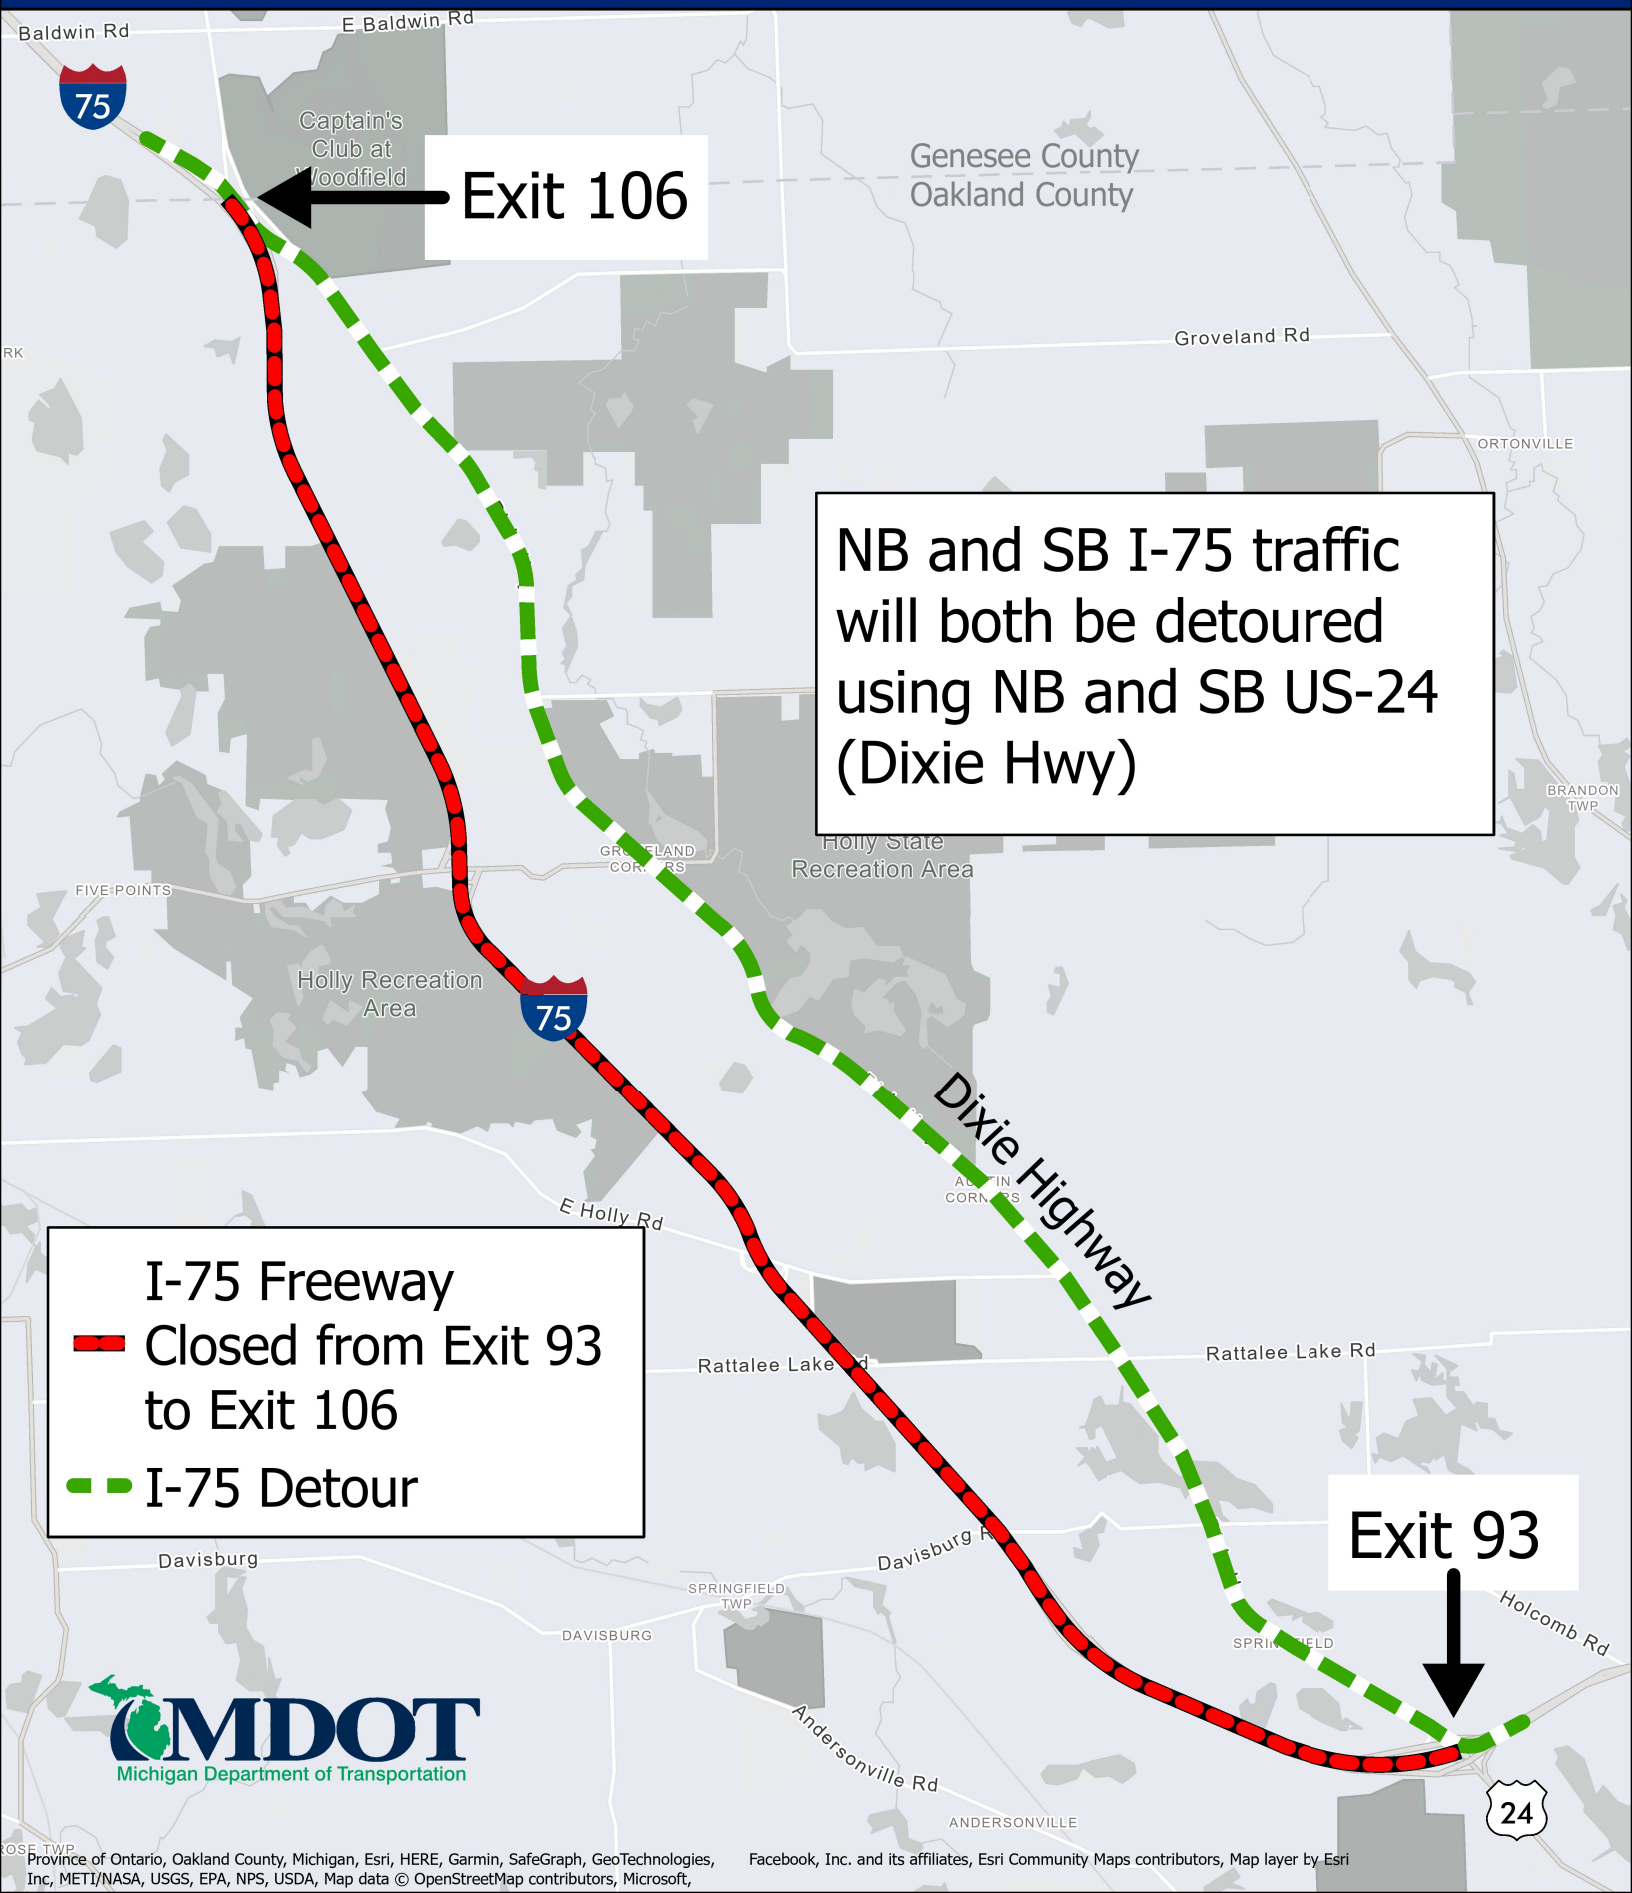

DETOURS

Fri 8/4 9 p.m. to
Mon 8/7 5 a.m.

Exit 106

NB and SB I-75 traffic
will both be detoured
using NB and SB US-24
(Dixie Hwy)

I-75 Freeway
Closed from Exit 93
to Exit 106
I-75 Detour

Exit 93