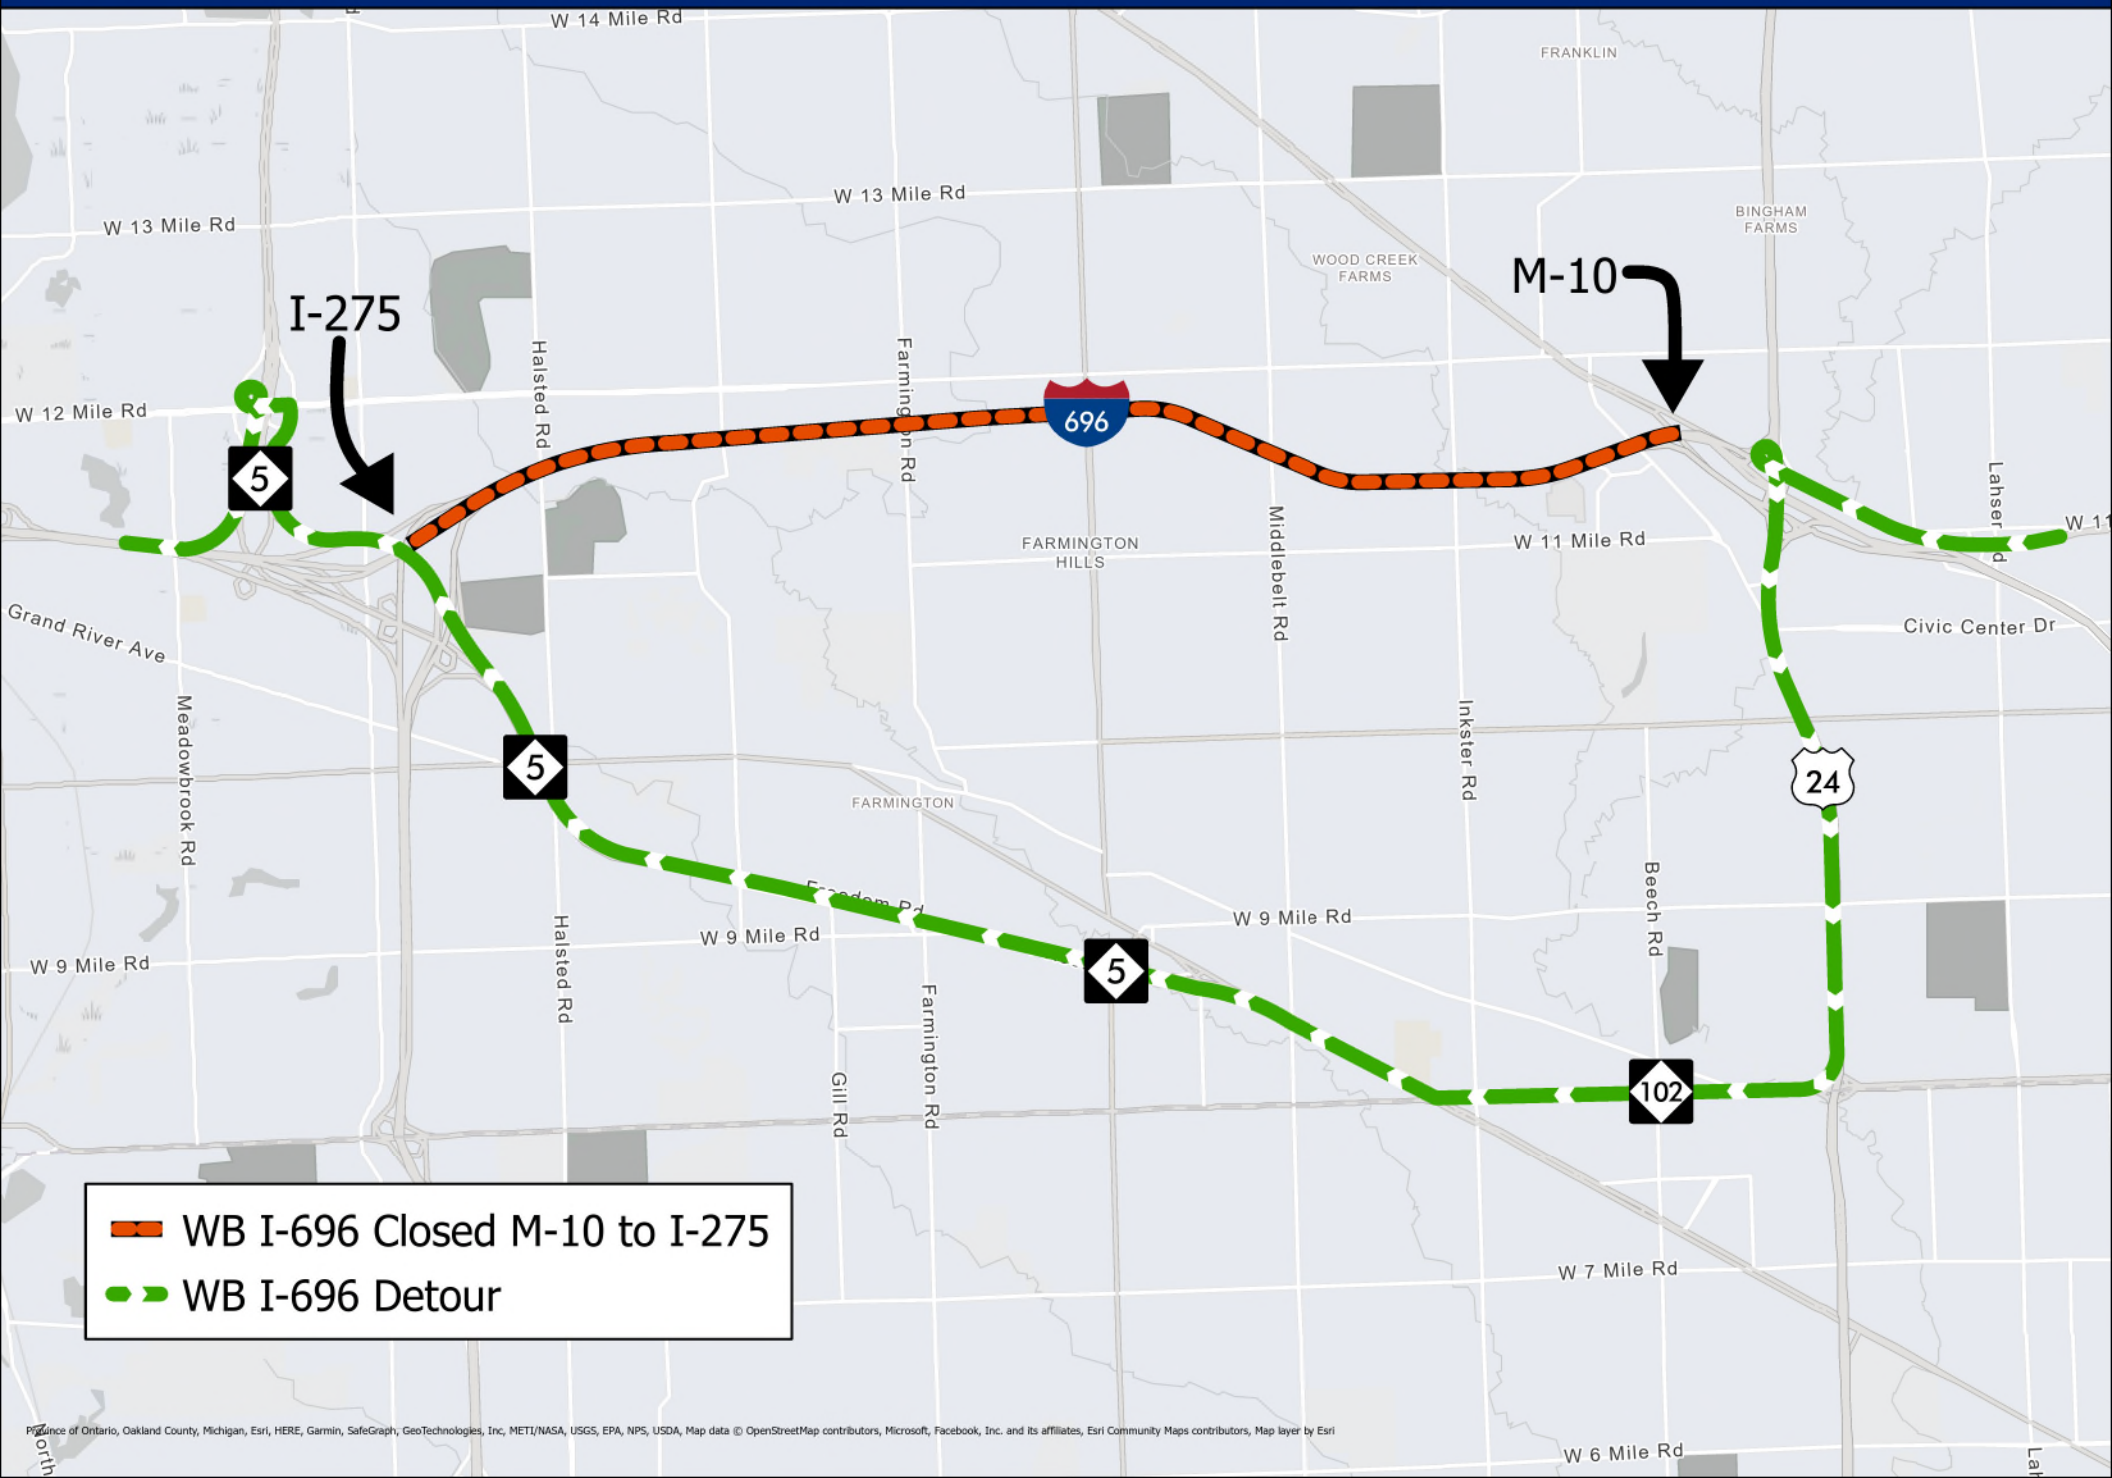

WB DETOUR

Sat 3/18 6 a.m. to Sun 3/19 6 a.m.

 WB I-696 Closed M-10 to I-275
 WB I-696 Detour