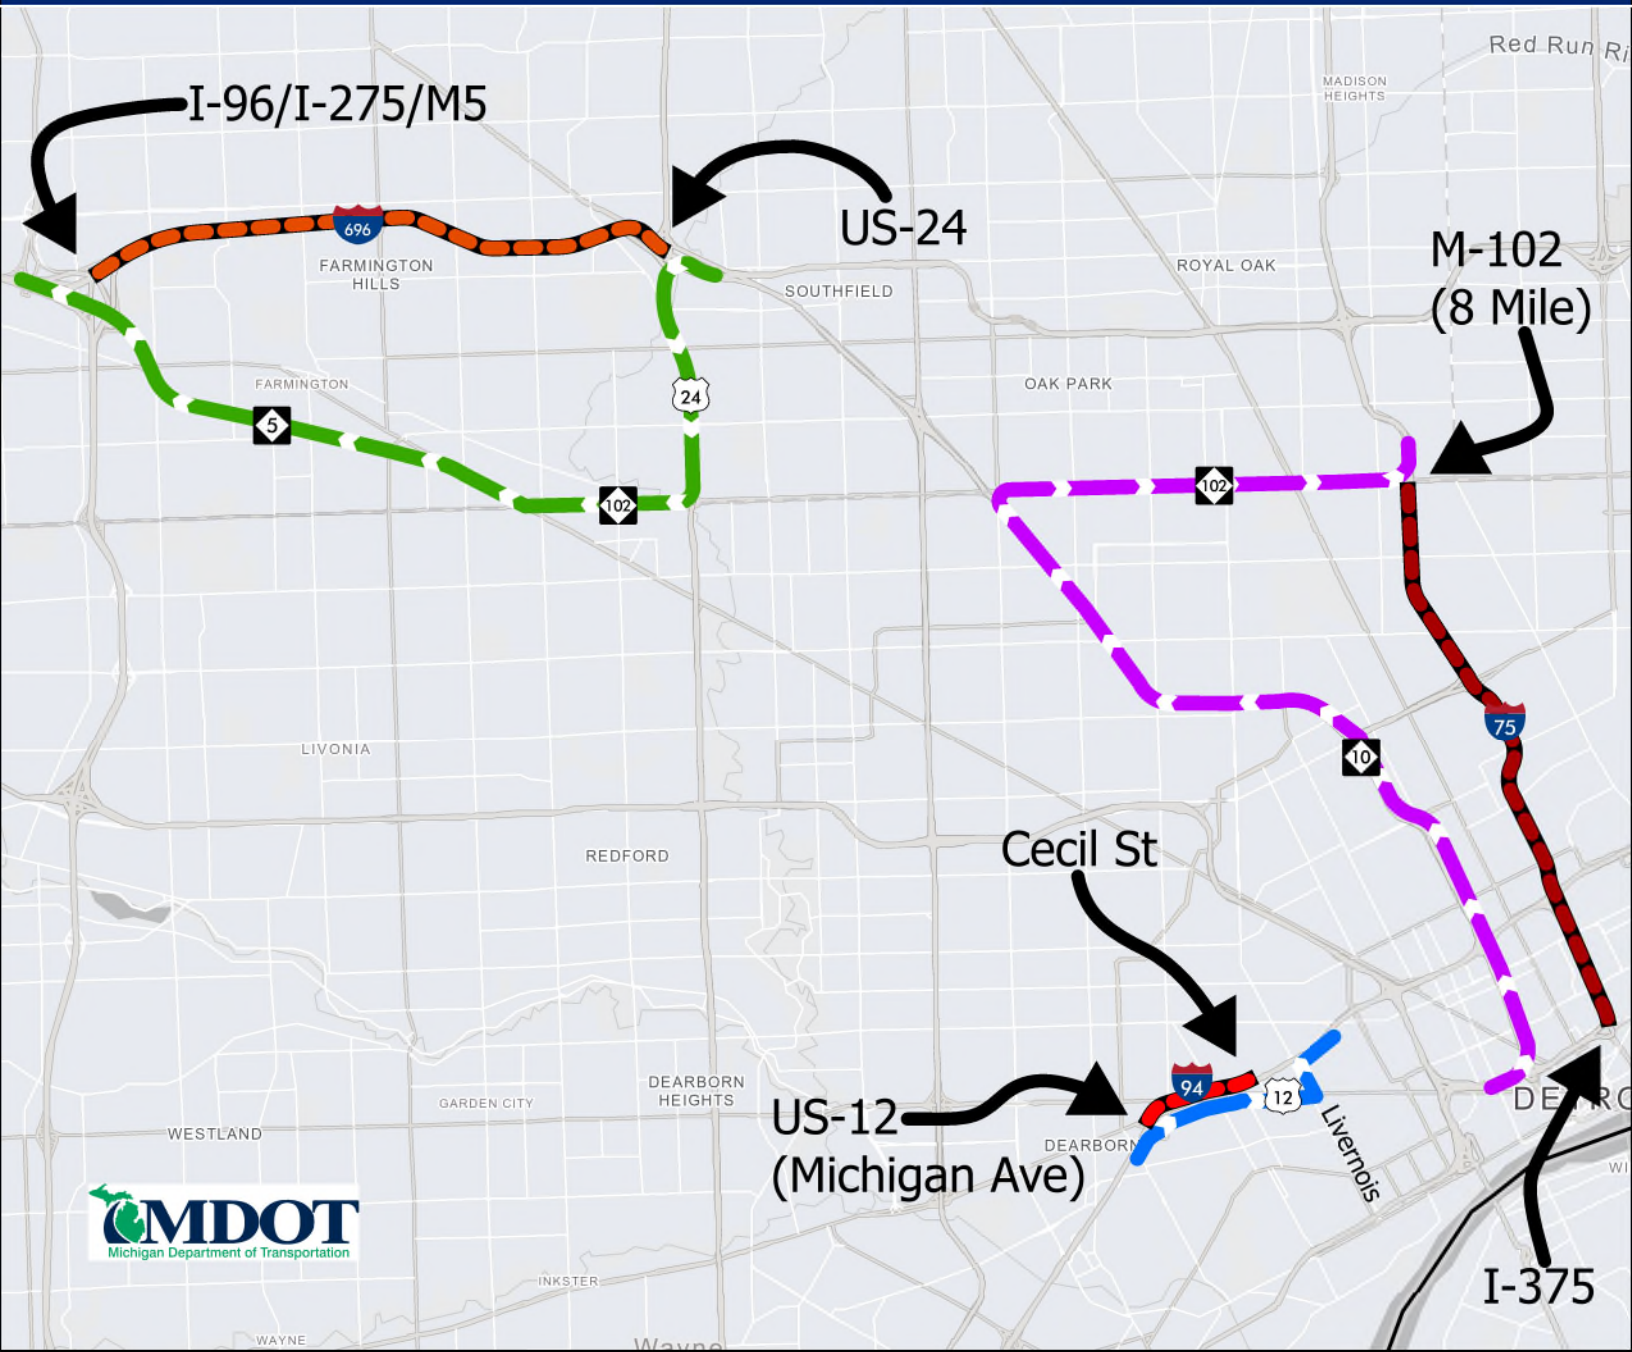

INTERSTATE 75 NB DETOUR

Fri 10/21 8 p.m. to
Mon 10/24 6 a.m.

INTERSTATE 94 EB DETOUR

Fri 10/21 7 p.m. to
Mon 10/24 5 a.m.

INTERSTATE 696 WB DETOUR

Fri 10/21 7 p.m. to
Mon 10/24 5 a.m.

- ▬ NB I-75 Fully Closed I-375 to M-102 (8 Mile)
- ▬ EB I-94 Fully Closed US-12 (Michigan Ave) to Cecil St
- ▬ WB I-696 Fully Closed US-24 to I-96/I-275/M5
- ▬ NB I-75 Detour
- ▬ EB I-94 Detour
- ▬ WB I-696 Detour