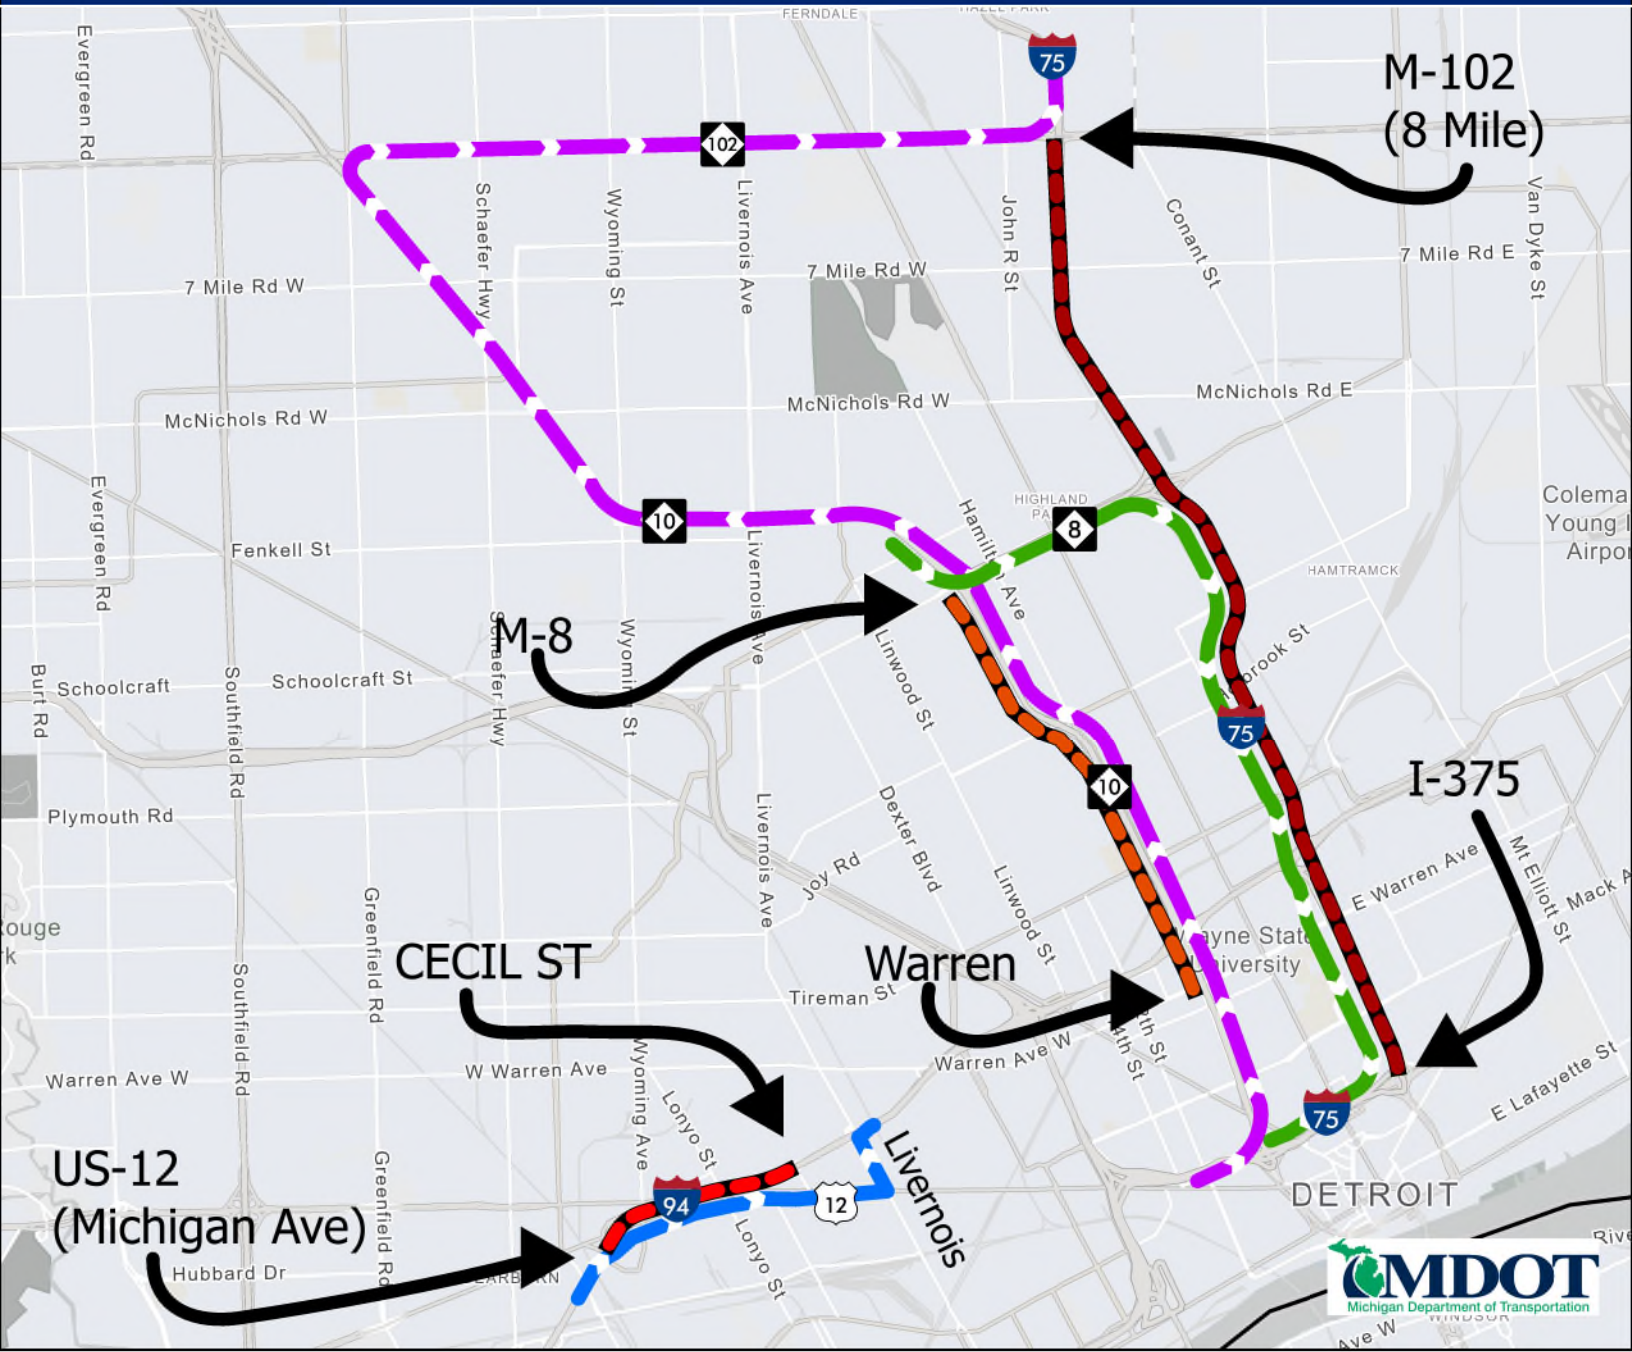

INTERSTATE 94 EB DETOUR

Fri 10/7 7 p.m. to Mon 10/10 5 a.m.

INTERSTATE 75 NB DETOUR

Fri 10/7 8 p.m. to Mon 10/10 5 a.m.

M 10 SB DETOUR

Fri 10/7 9 a.m. to Mon 10/10 5 a.m.

- ▬ EB I-94 Fully Closed US-12 (Michigan Ave) to Cecil St
- ▬ EB I-94 Detour
- ▬ NB I-75 Fully Closed I-375 to M-102 (8 Mile)
- ▬ NB I-75 Detour
- ▬ SB M-10 Fully Closed M-8 to Warren
- ▬ SB M-10 Detour