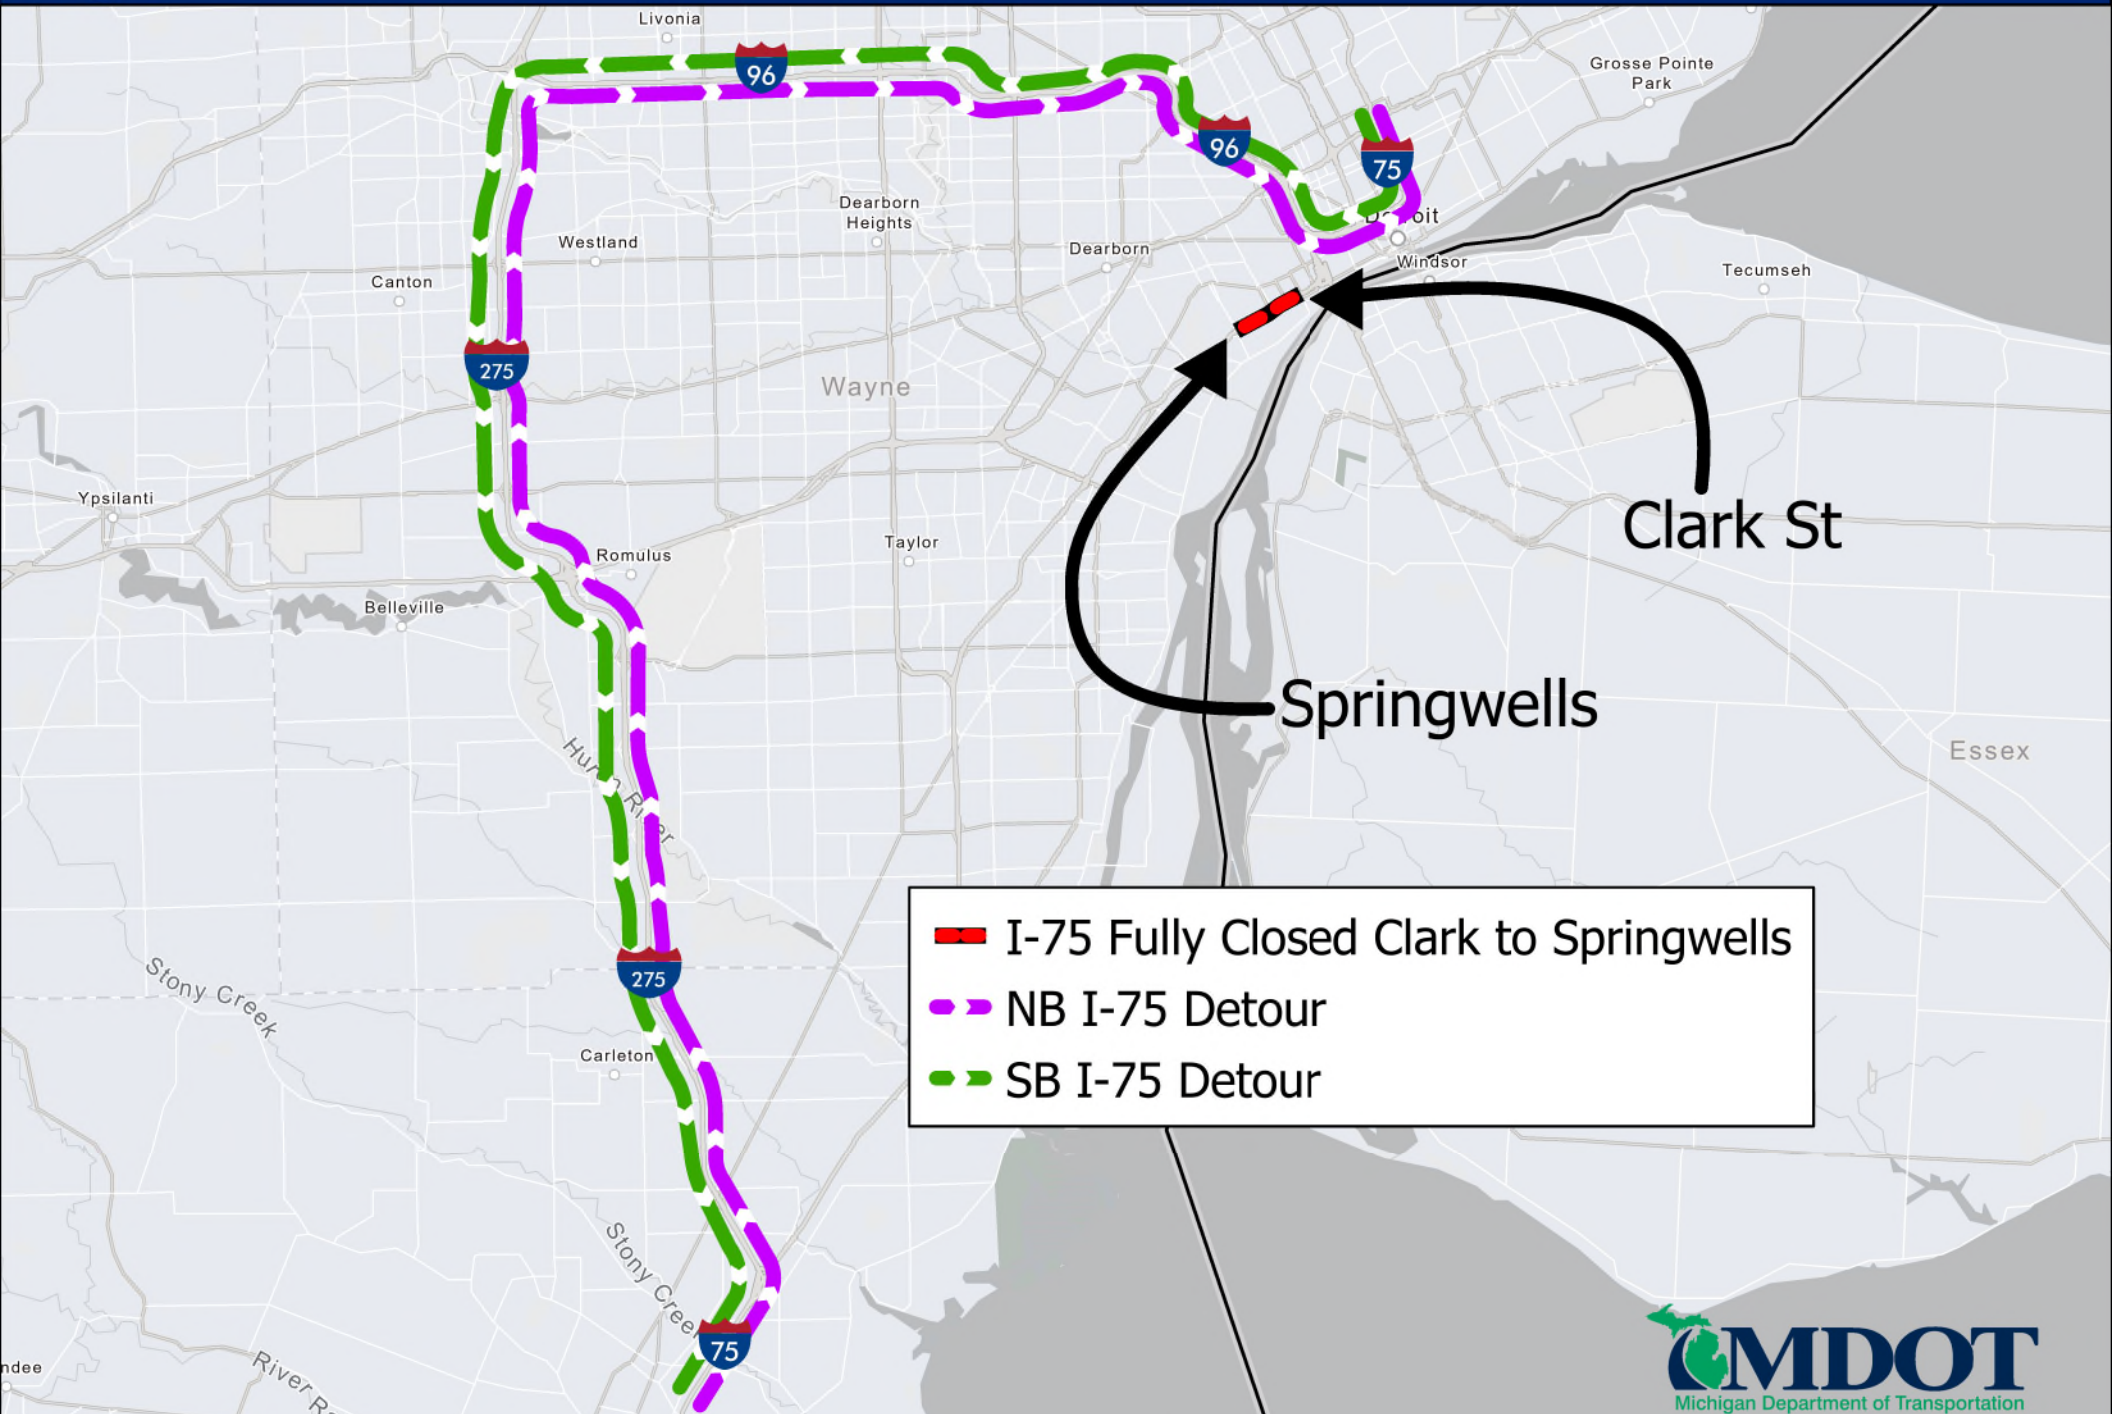

DETOURS

Fri 7/8 9 p.m. to Mon 7/11 5 a.m.

-  I-75 Fully Closed Clark to Springwells
-  NB I-75 Detour
-  SB I-75 Detour