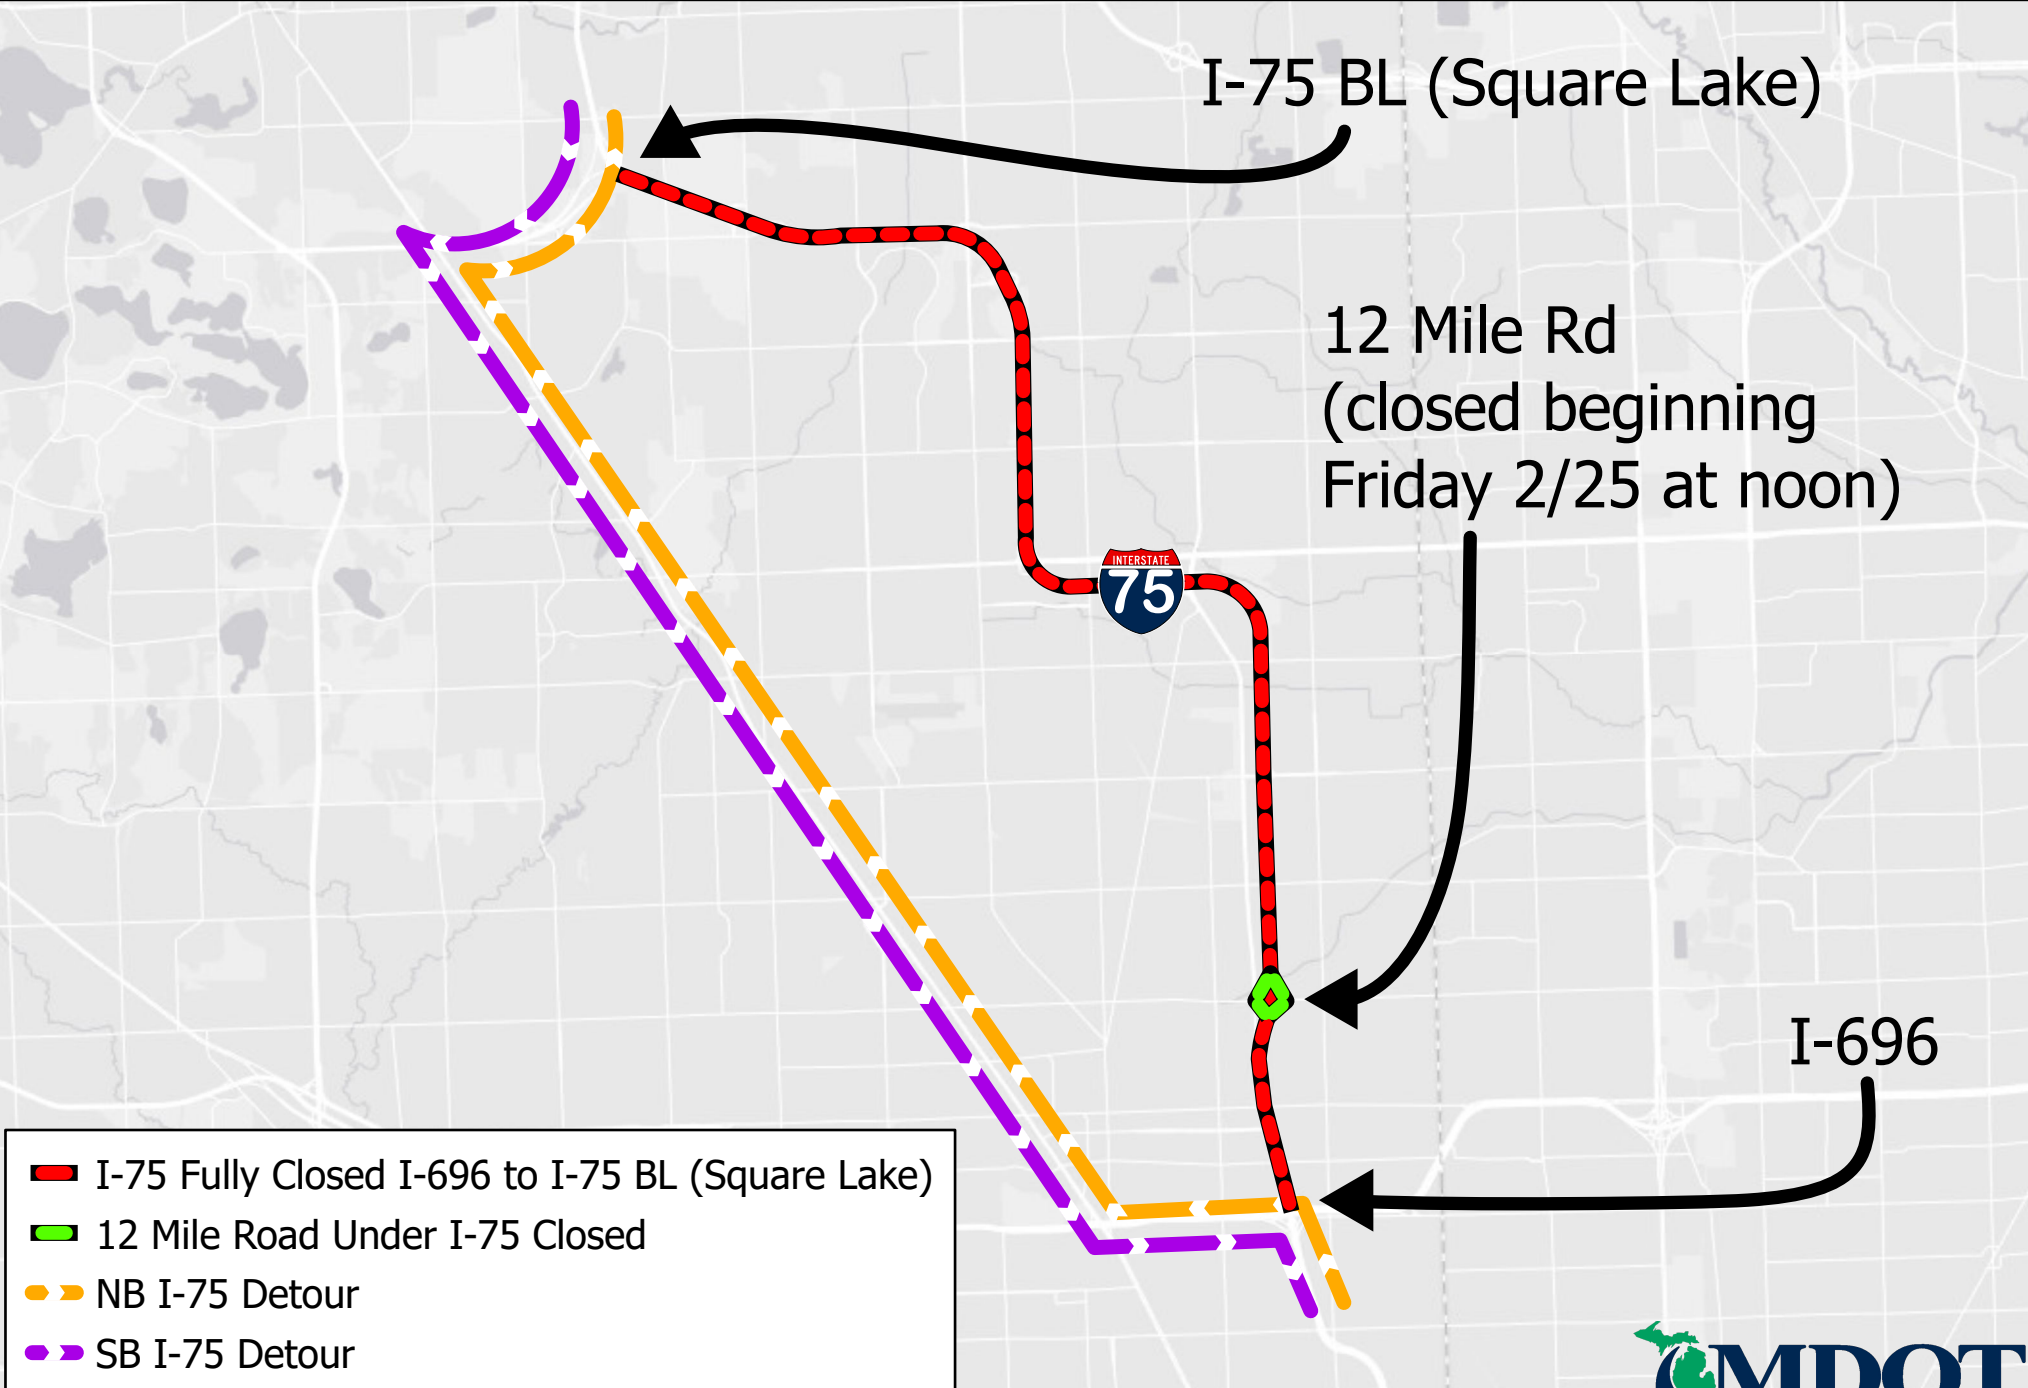

DETOUR

Fri 2/25 11 p.m. to Mon 2/28 5 a.m.

- I-75 Fully Closed I-696 to I-75 BL (Square Lake)
- 12 Mile Road Under I-75 Closed
- NB I-75 Detour
- SB I-75 Detour