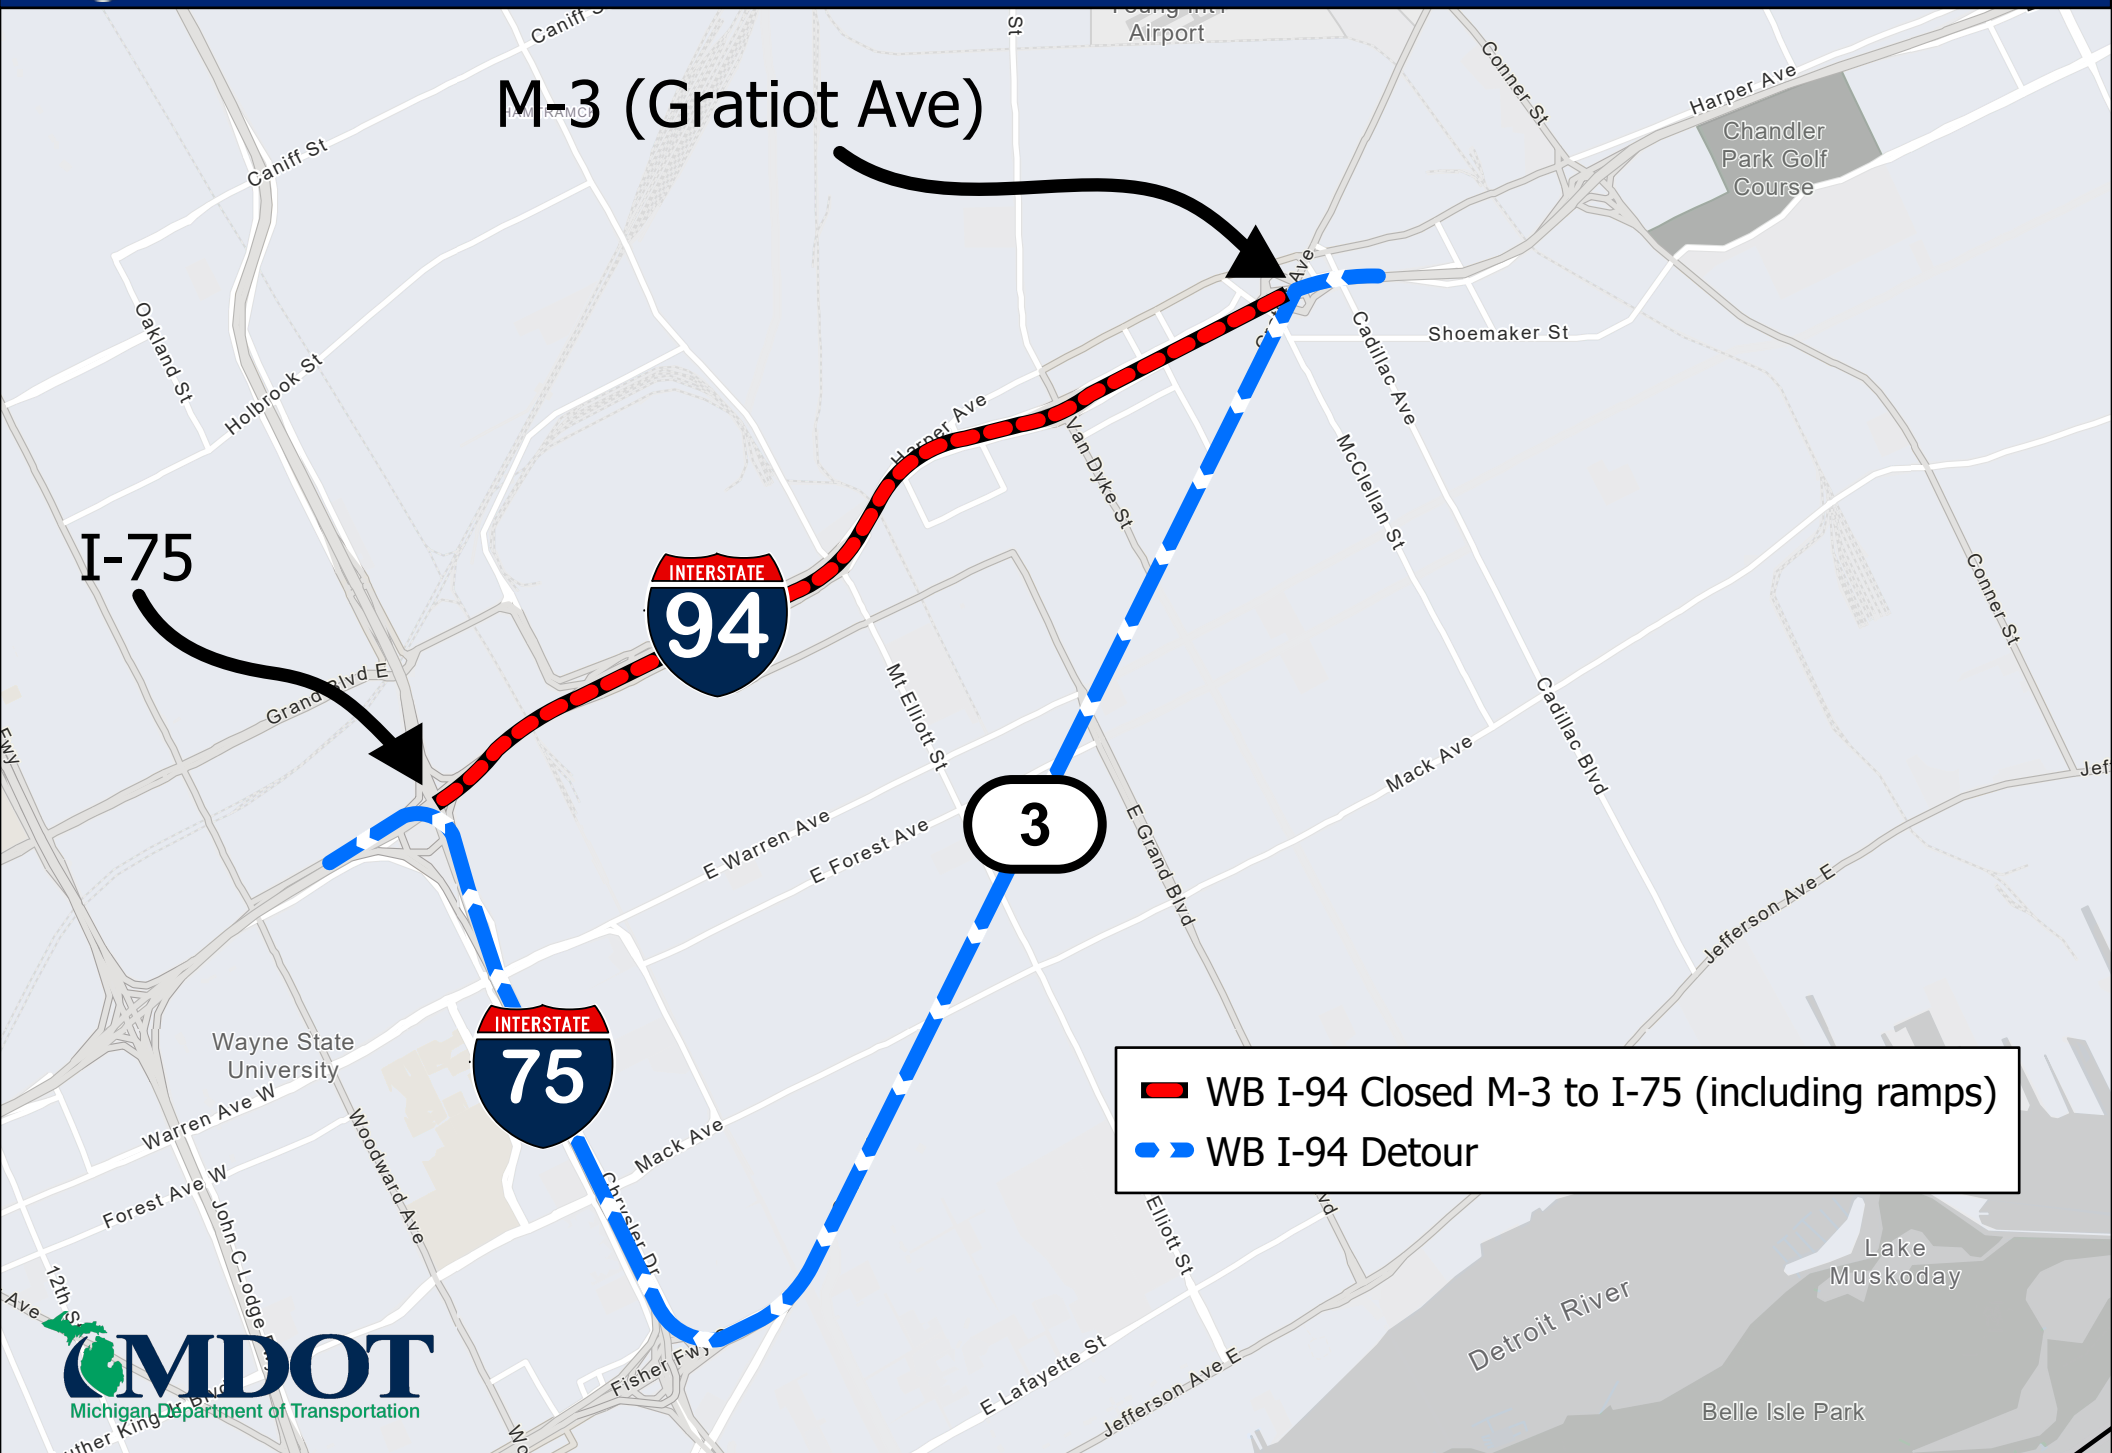

WB DETOUR

Fri 10/29 8 p.m. to Sun 10/31 7 a.m.

M-3 (Gratiot Ave)

I-75

 WB I-94 Closed M-3 to I-75 (including ramps)
 WB I-94 Detour