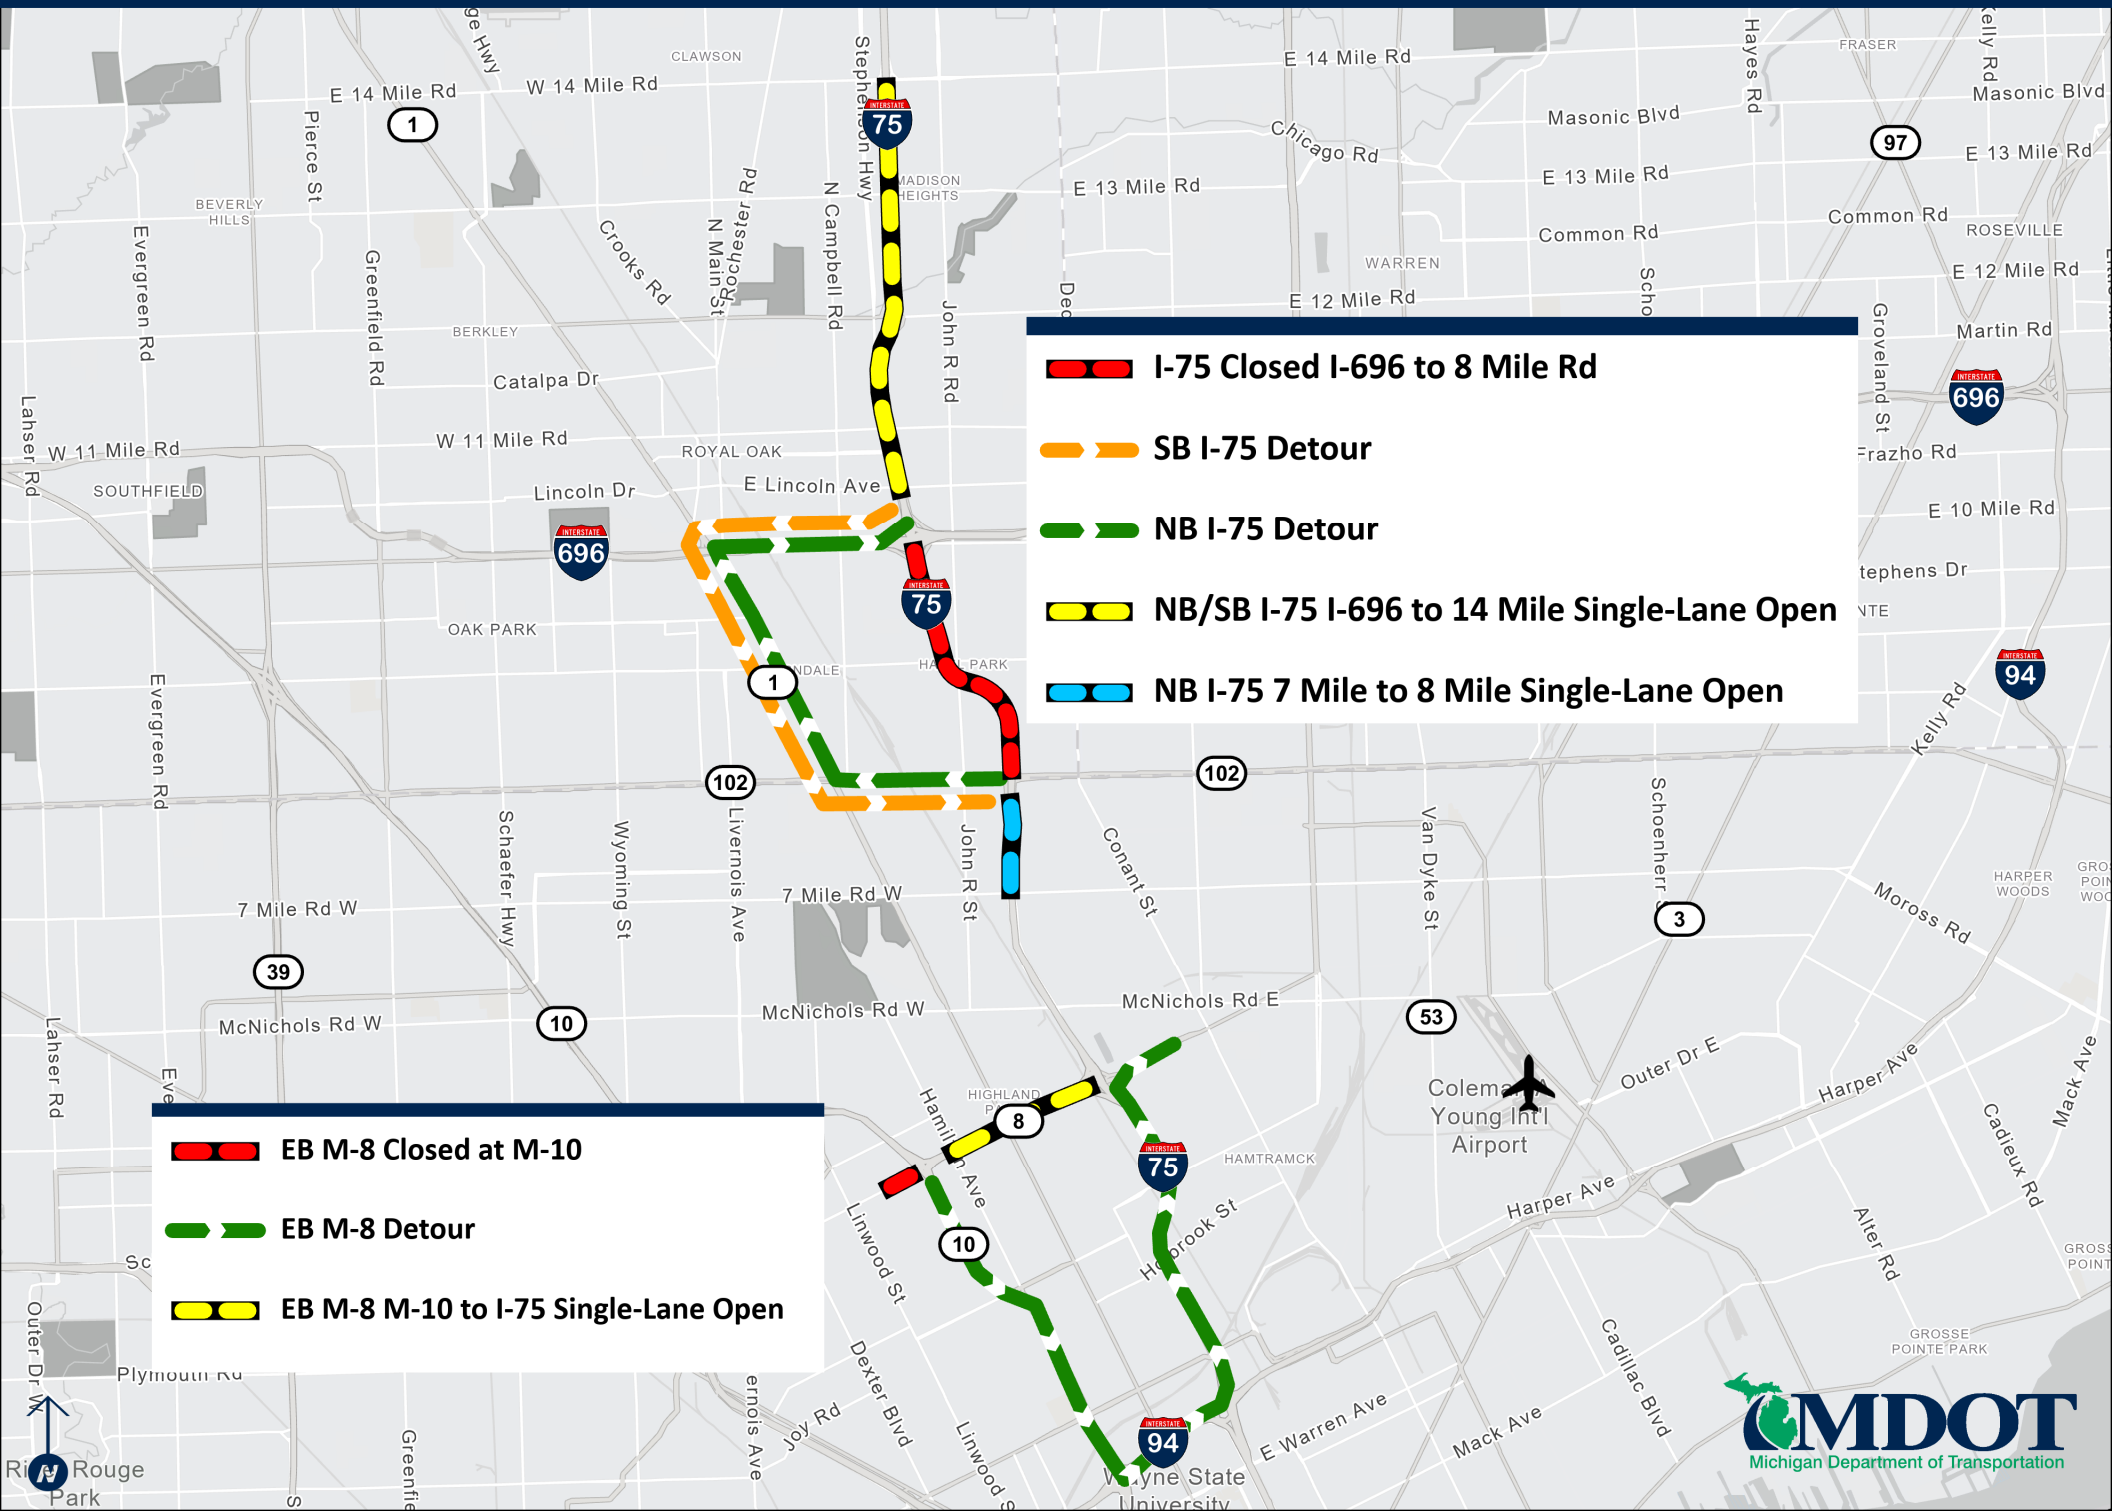

DETOURS

APRIL 16-18 WEEKEND

- I-75 Closed I-696 to 8 Mile Rd
- SB I-75 Detour
- NB I-75 Detour
- NB/SB I-75 I-696 to 14 Mile Single-Lane Open
- NB I-75 7 Mile to 8 Mile Single-Lane Open

- EB M-8 Closed at M-10
- EB M-8 Detour
- EB M-8 M-10 to I-75 Single-Lane Open