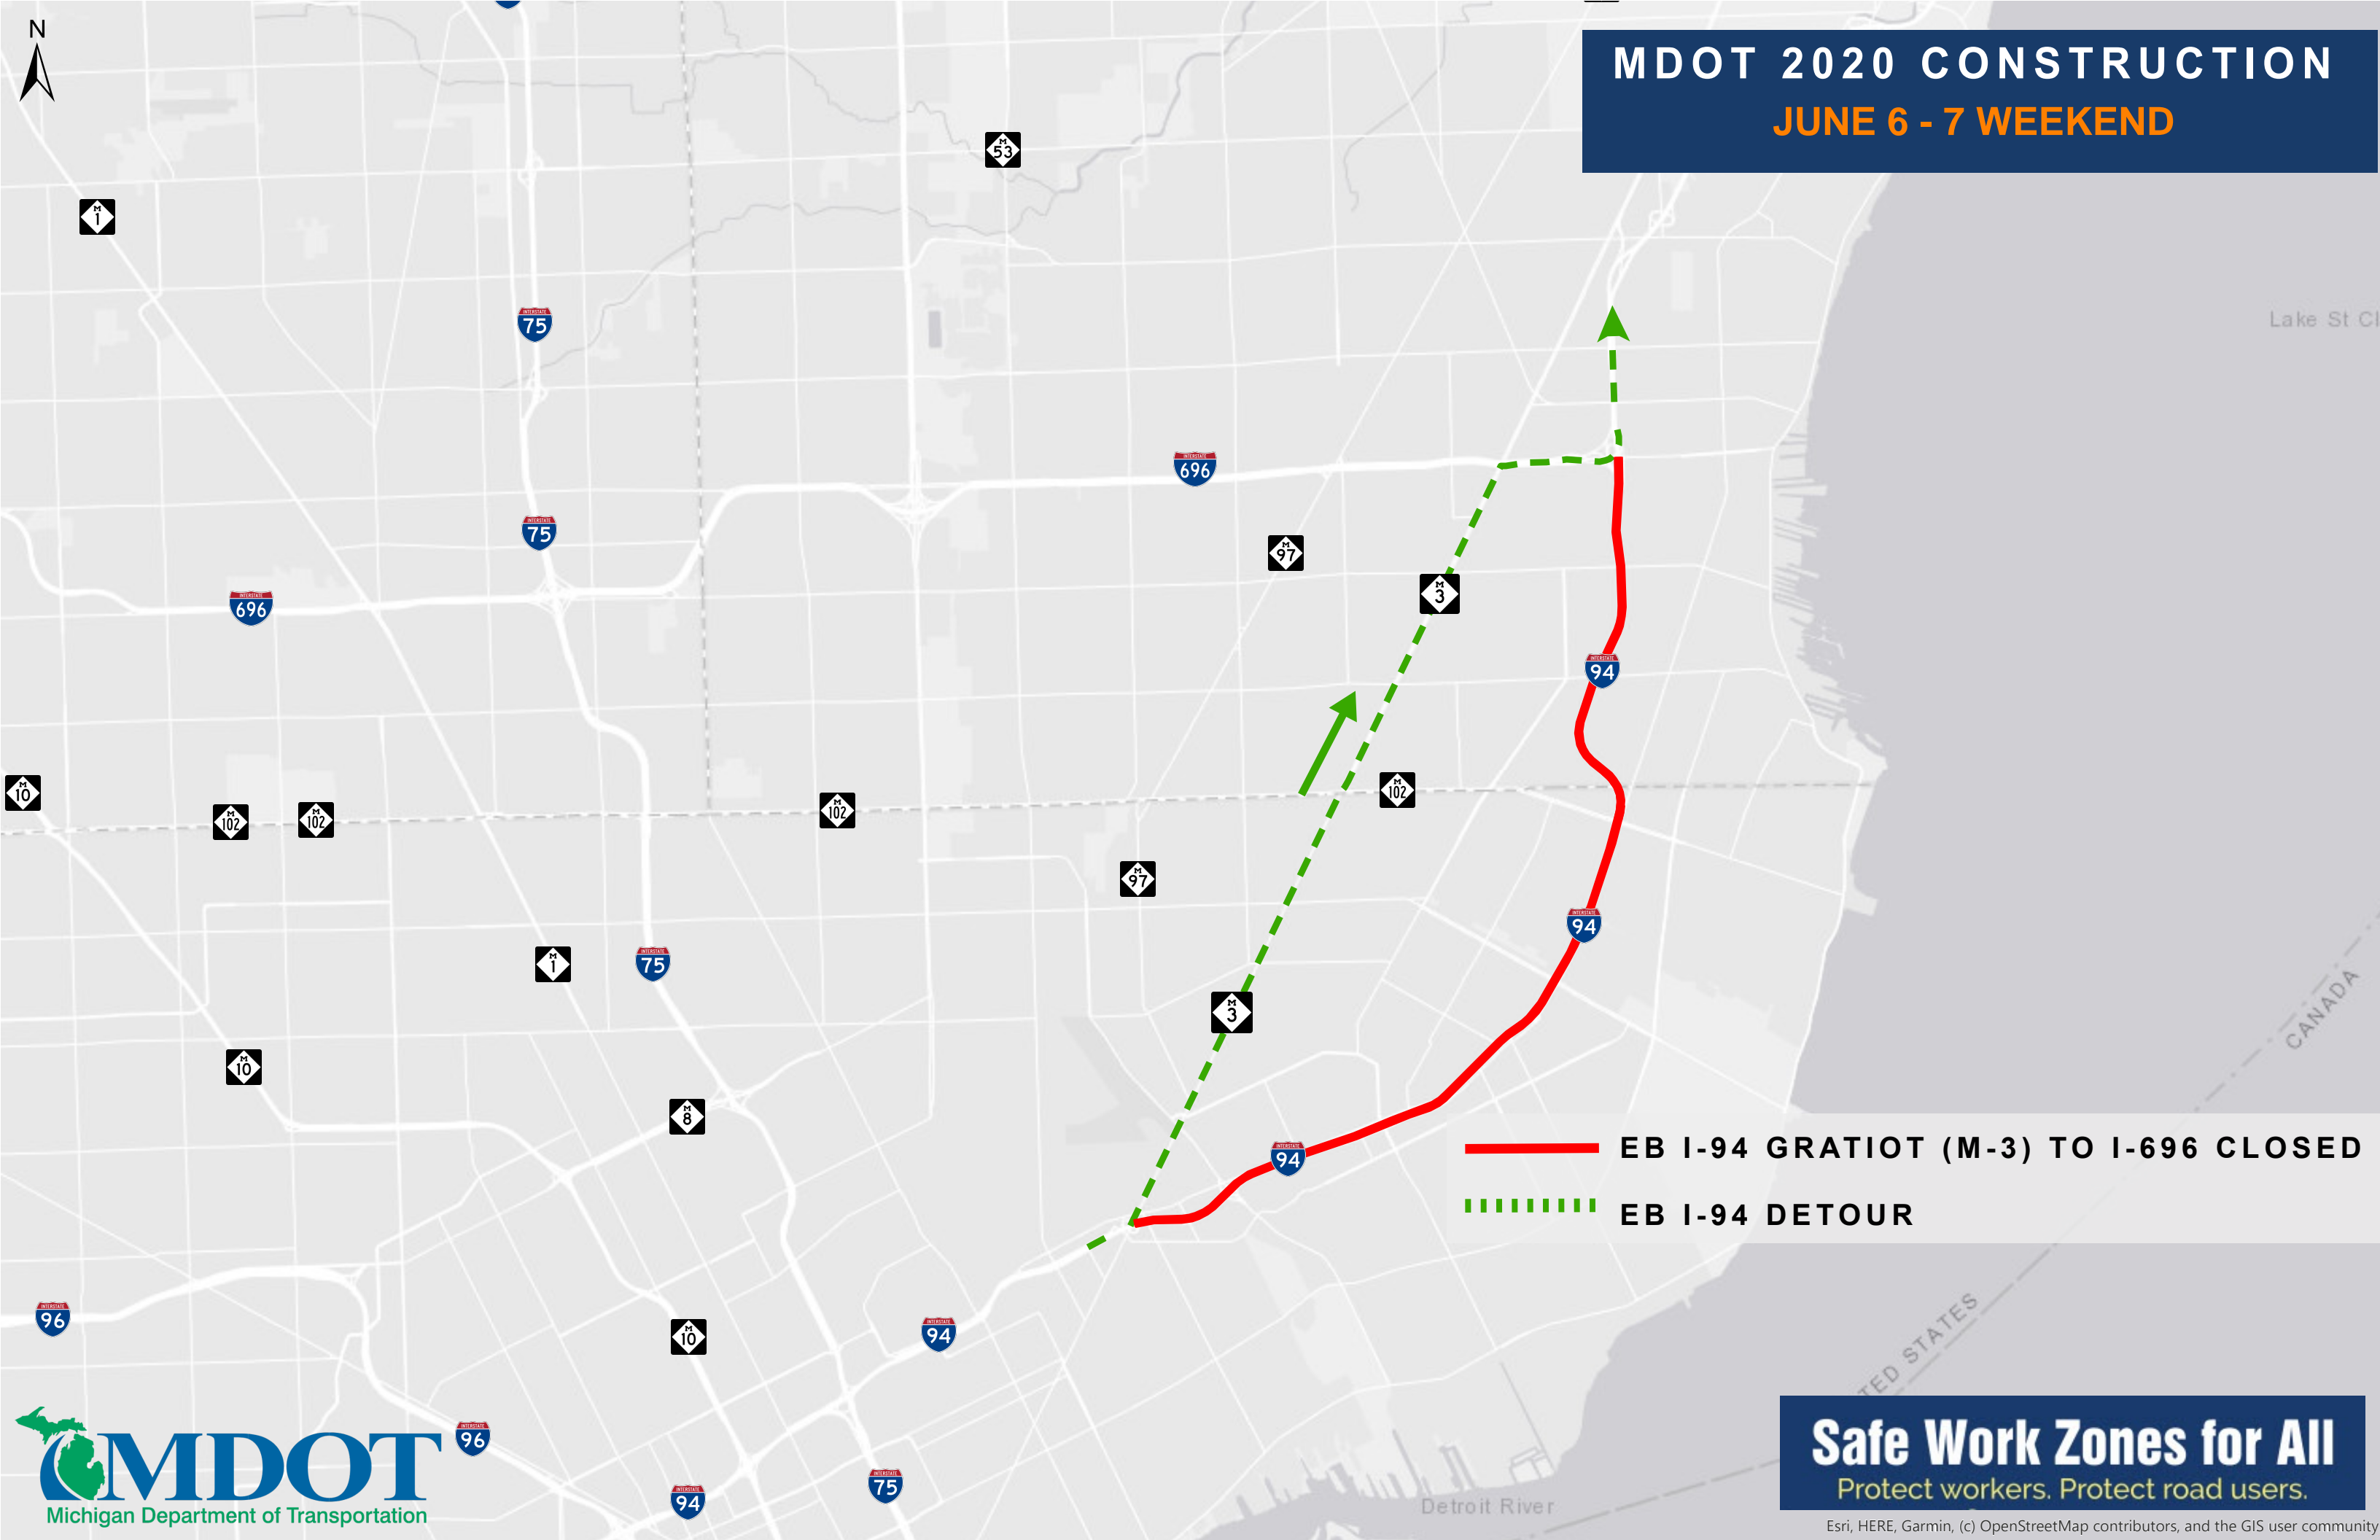

MDOT 2020 CONSTRUCTION
JUNE 6 - 7 WEEKEND

— EB I-94 GRATIOT (M-3) TO I-696 CLOSED
- - - EB I-94 DETOUR