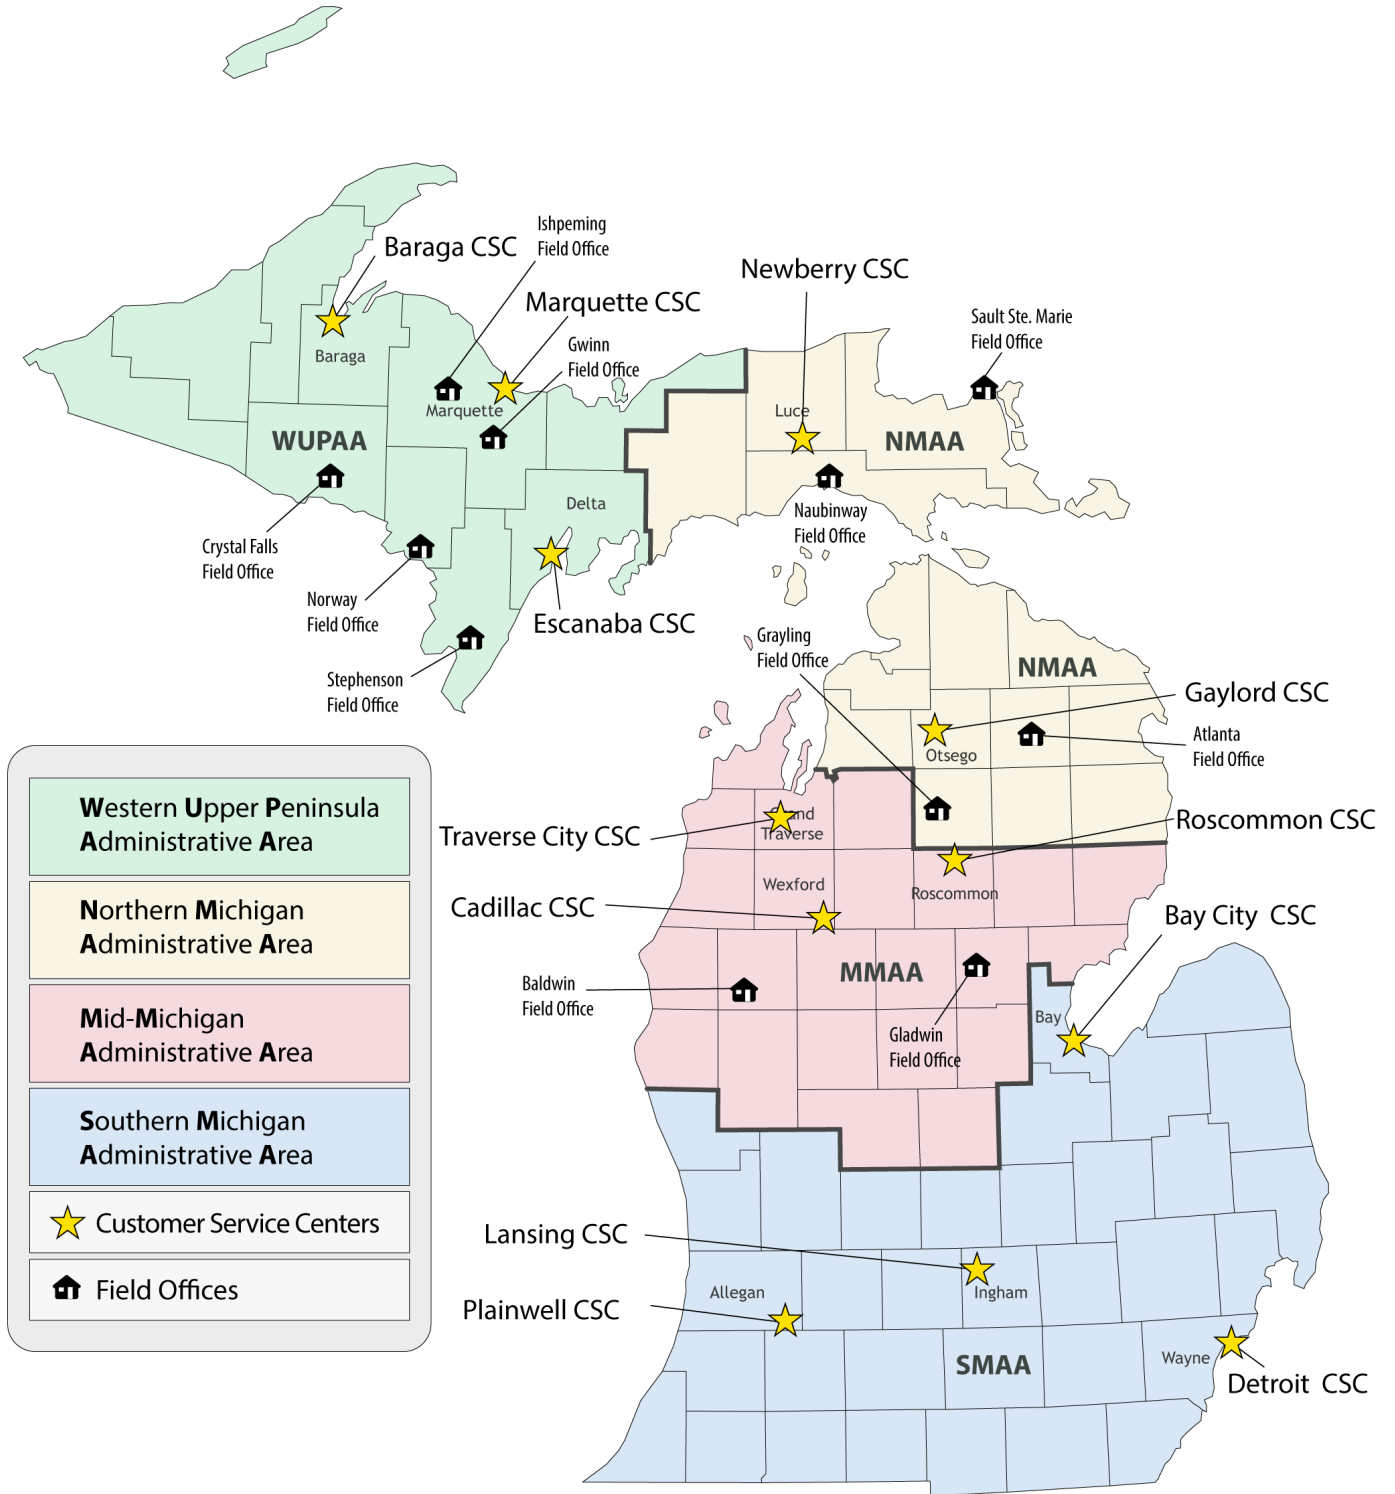

DNR Finance Division Facilities, Operations & Support (FOS) Administrative Areas Map

Continued on next page...

FOS Administrative Areas

Western Upper Peninsula Administrative Area (WUPAA) Counties & Contact:

Sean Sundholm | 906-251-1479

Alger, Baraga, Delta, Dickinson, Gogebic, Houghton, Iron, Keweenaw, Marquette, Menominee, Ontonagon

Northern Michigan Administrative Area (NMAA) Counties & Contact:

Dave Graham | 517-243-0922

Alcona, Alpena, Antrim, Charlevoix, Cheboygan, Chippewa, Crawford, Emmet, Luce, Mackinac, Montmorency, Oscoda, Otsego, Presque Isle, Schoolcraft

Mid-Michigan Administrative Area (MMAA) Counties & Contact:

Southern Michigan Administrative Area (SMAA) Counties & Contact:

Alex McCollough | 517-930-1615

Allegan, Barry, Bay, Berrien, Branch, Calhoun, Cass, Clinton, Eaton, Genesee, Hillsdale, Huron, Ingham, Ionia, Jackson, Kalamazoo, Kent, Lapeer, Lenawee, Livingston, Macomb, Monroe, Muskegon, Oakland, Ottawa, Saginaw, Sanilac, Shiawassee, St. Clair, St. Joseph, Tuscola, Van Buren, Washtenaw, Wayne