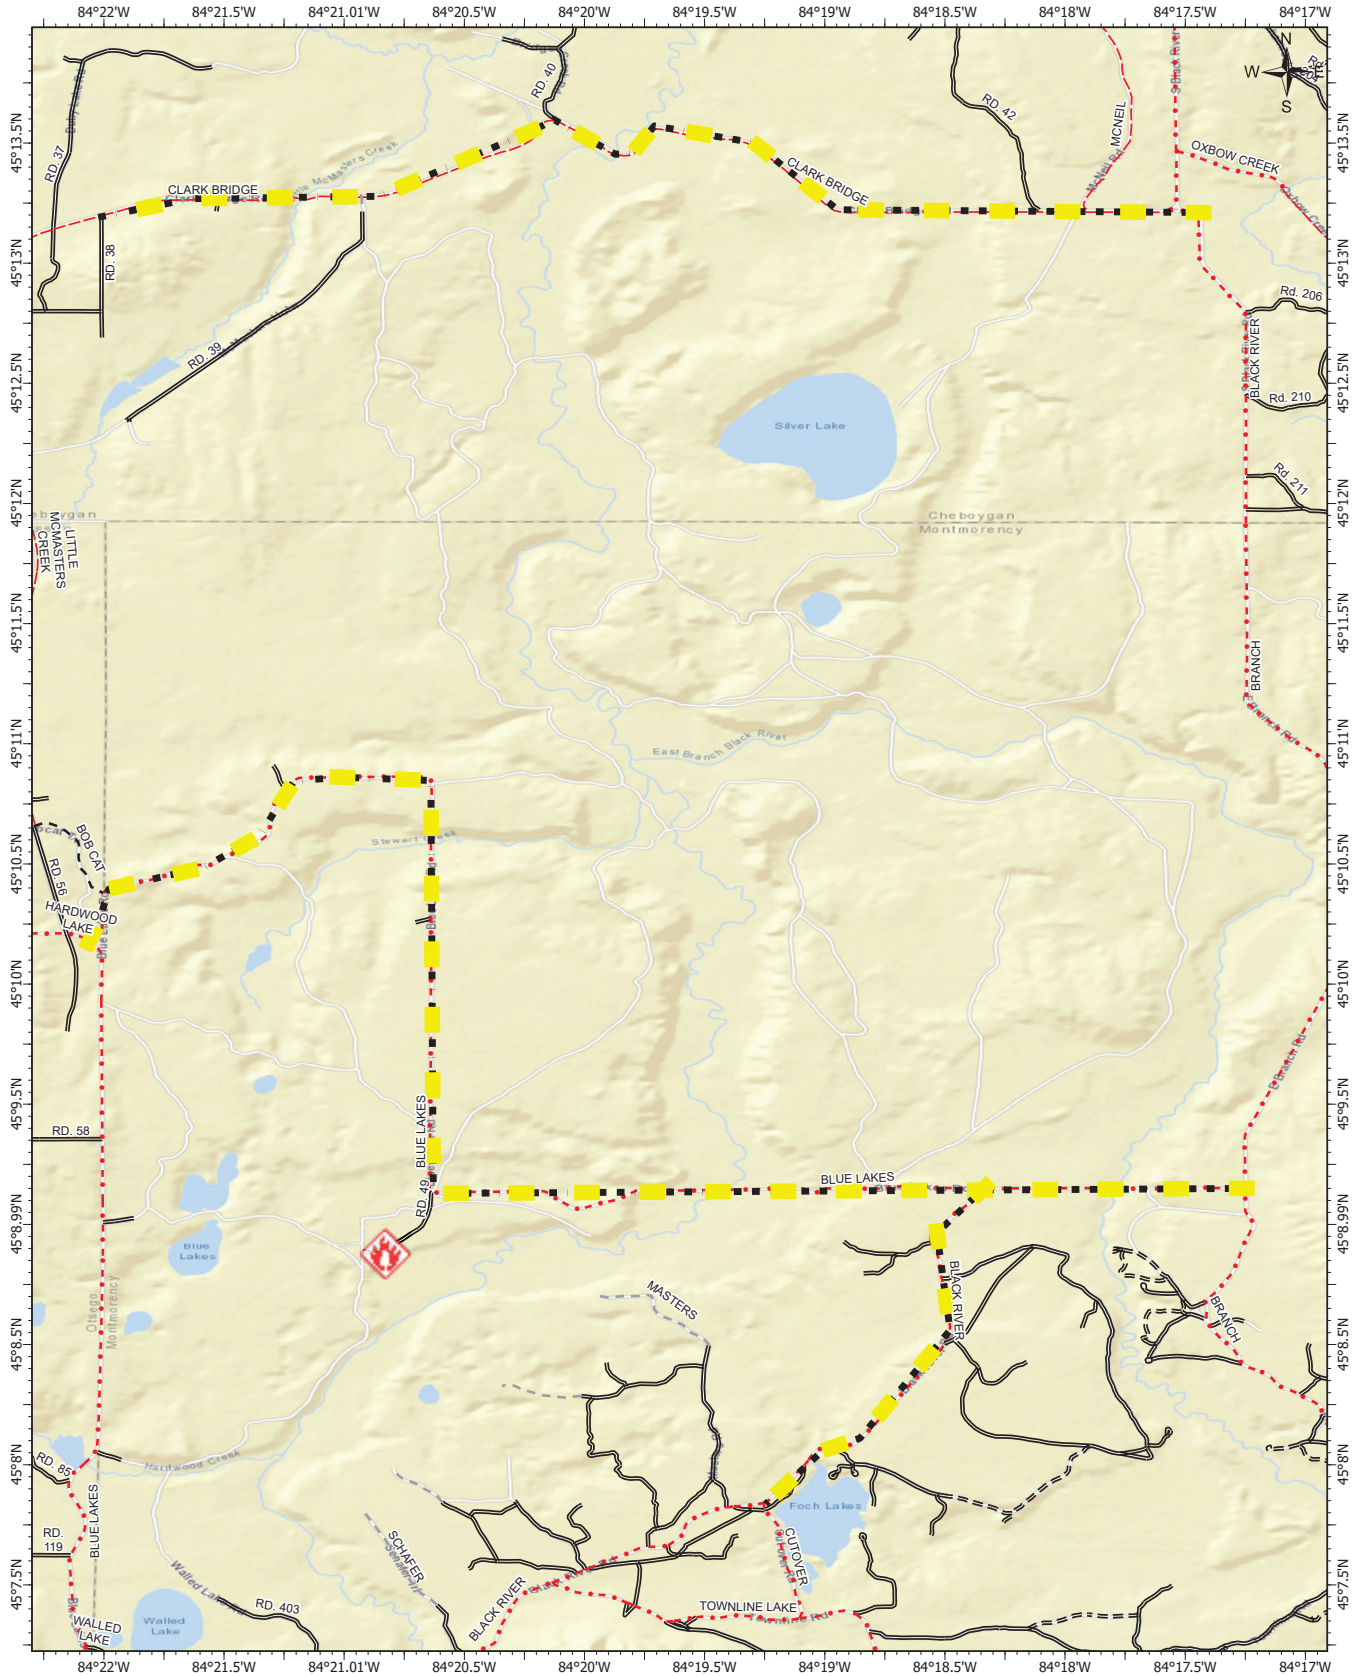

Road Closures

Blue Lakes Fire

05/13/2022

- | | | | |
|--|-----------------------------|--|---------------------------------------|
| | Fire Location | | Federal / State / County - Paved Road |
| | Road Closure | | Federal / State - Dirt / Gravel Road |
| | DNR - Secondary Forest Road | | County - Gravel Road |
| | DNR - Forest Access Route | | County - Dirt Road (Seasonal) |
| | | | Private - Dirt / Gravel Road |