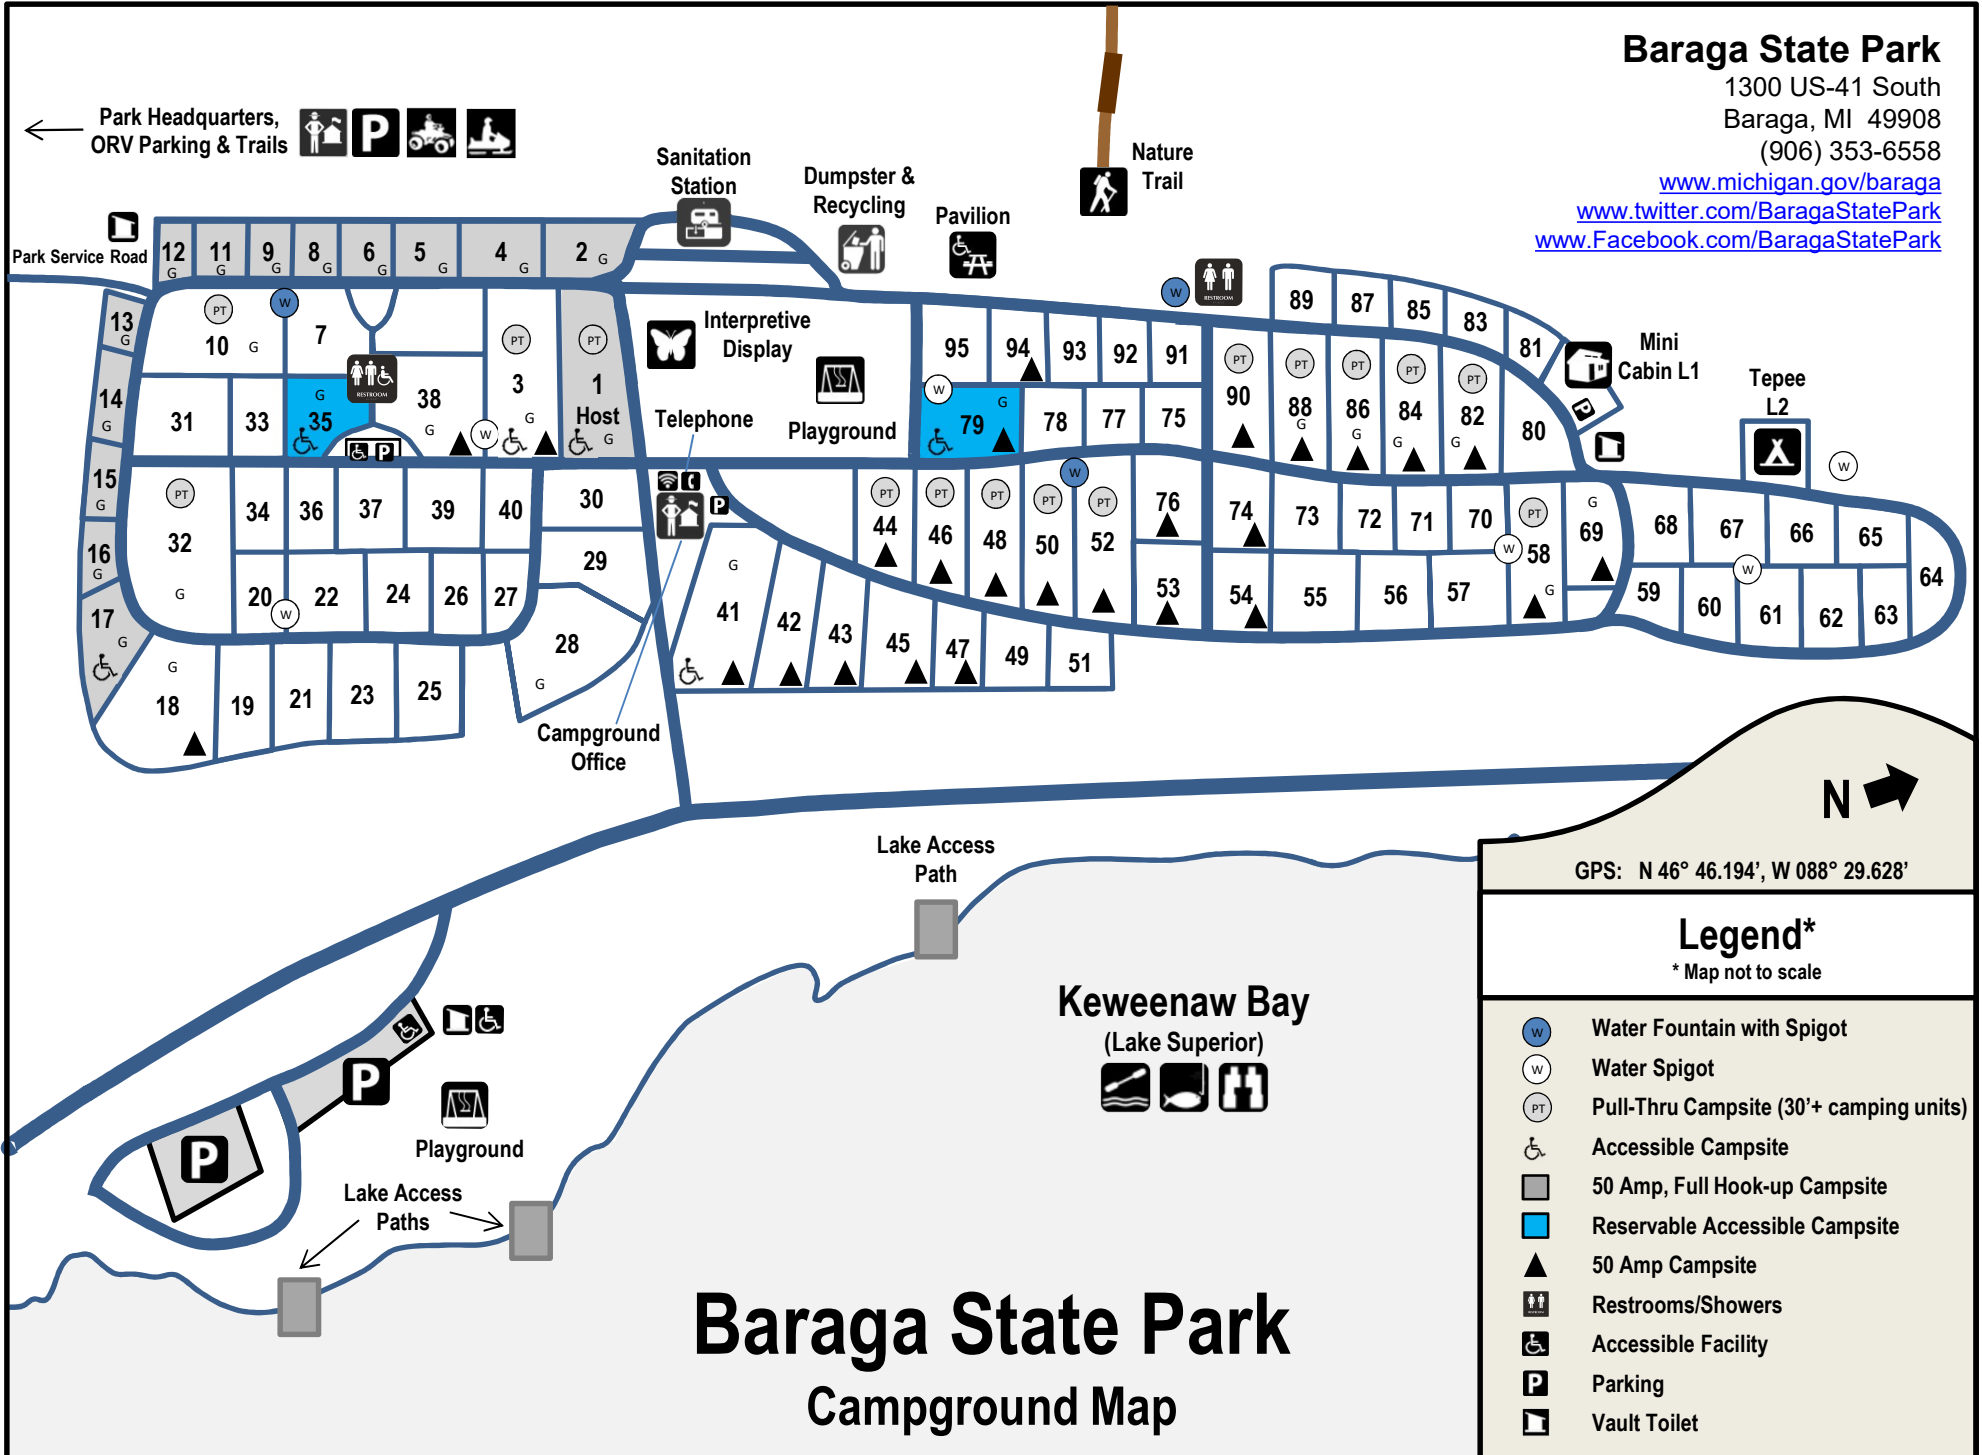

Baraga State Park

1300 US-41 South
Baraga, MI 49908
(906) 353-6558

www.michigan.gov/baraga
www.twitter.com/BaragaStatePark
www.facebook.com/BaragaStatePark

← Park Headquarters, ORV Parking & Trails

Baraga State Park Campground Map

GPS: N 46° 46.194', W 088° 29.628'

Legend*

* Map not to scale

- Water Fountain with Spigot
- Water Spigot
- Pull-Thru Campsite (30'+ camping units)
- Accessible Campsite
- 50 Amp, Full Hook-up Campsite
- Reservable Accessible Campsite
- 50 Amp Campsite
- Restrooms/Showers
- Accessible Facility
- Parking
- Vault Toilet