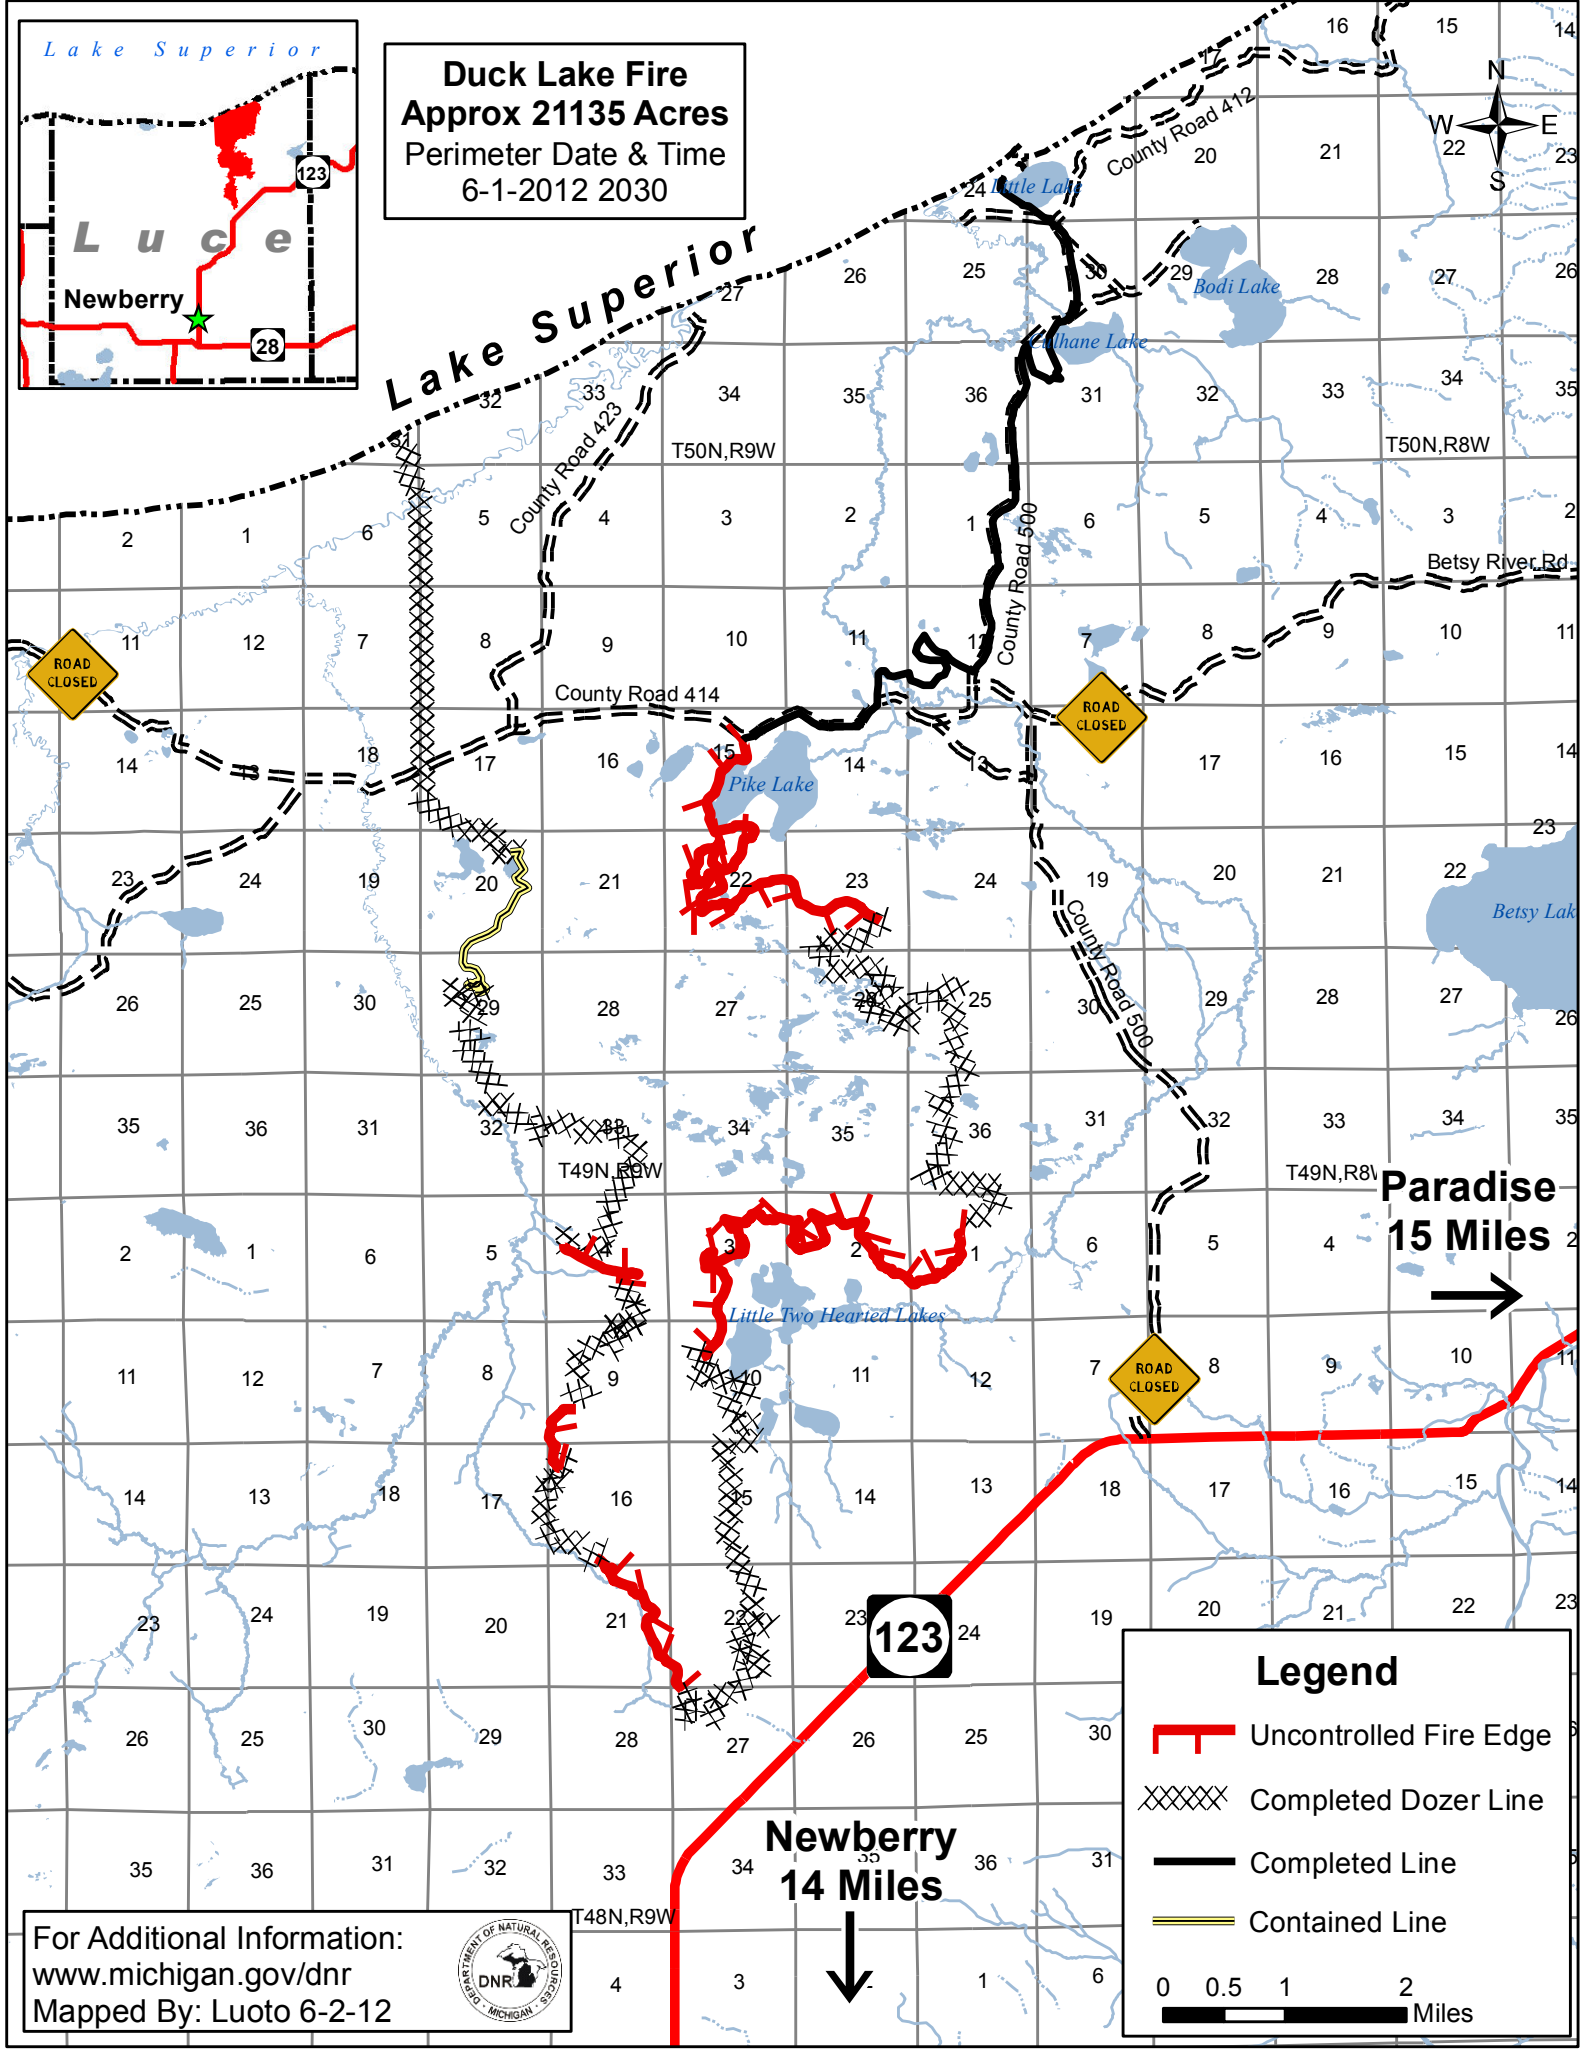

Duck Lake Fire
Approx 21135 Acres
 Perimeter Date & Time
 6-1-2012 2030

For Additional Information:
www.michigan.gov/dnr
 Mapped By: Luoto 6-2-12

Legend

- Uncontrolled Fire Edge
- Completed Dozer Line
- Completed Line
- Contained Line

0 0.5 1 2 Miles

Paradise
15 Miles
 →

Newberry
14 Miles
 ↓

123