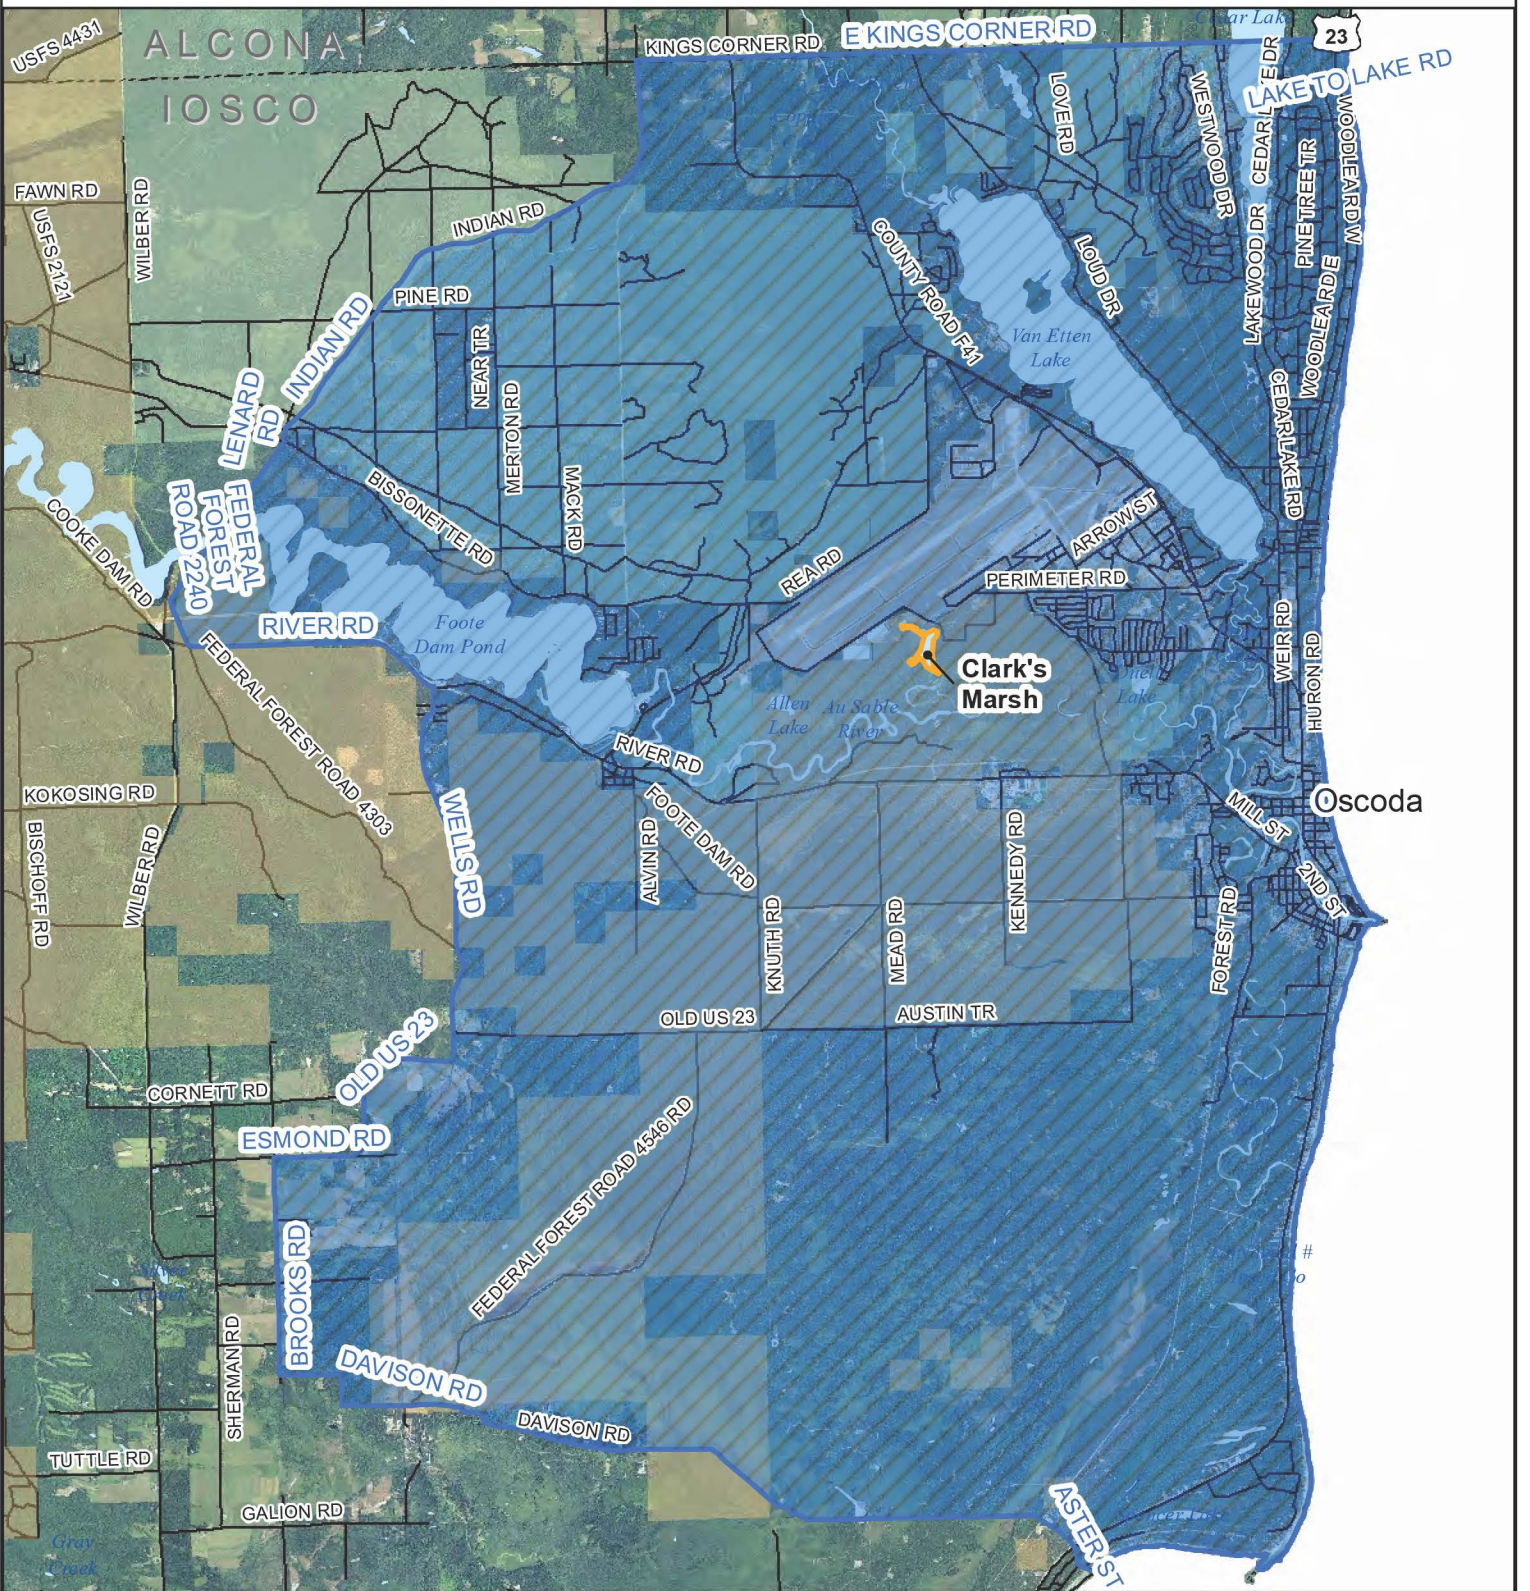

Clark's Marsh Advisory Area Iosco County

Legend

- Clark's Marsh
- Advisory Zone
- Bounding Roads
- USFS Land
- State Land

1 0.5 0 1 2 3 4 Miles