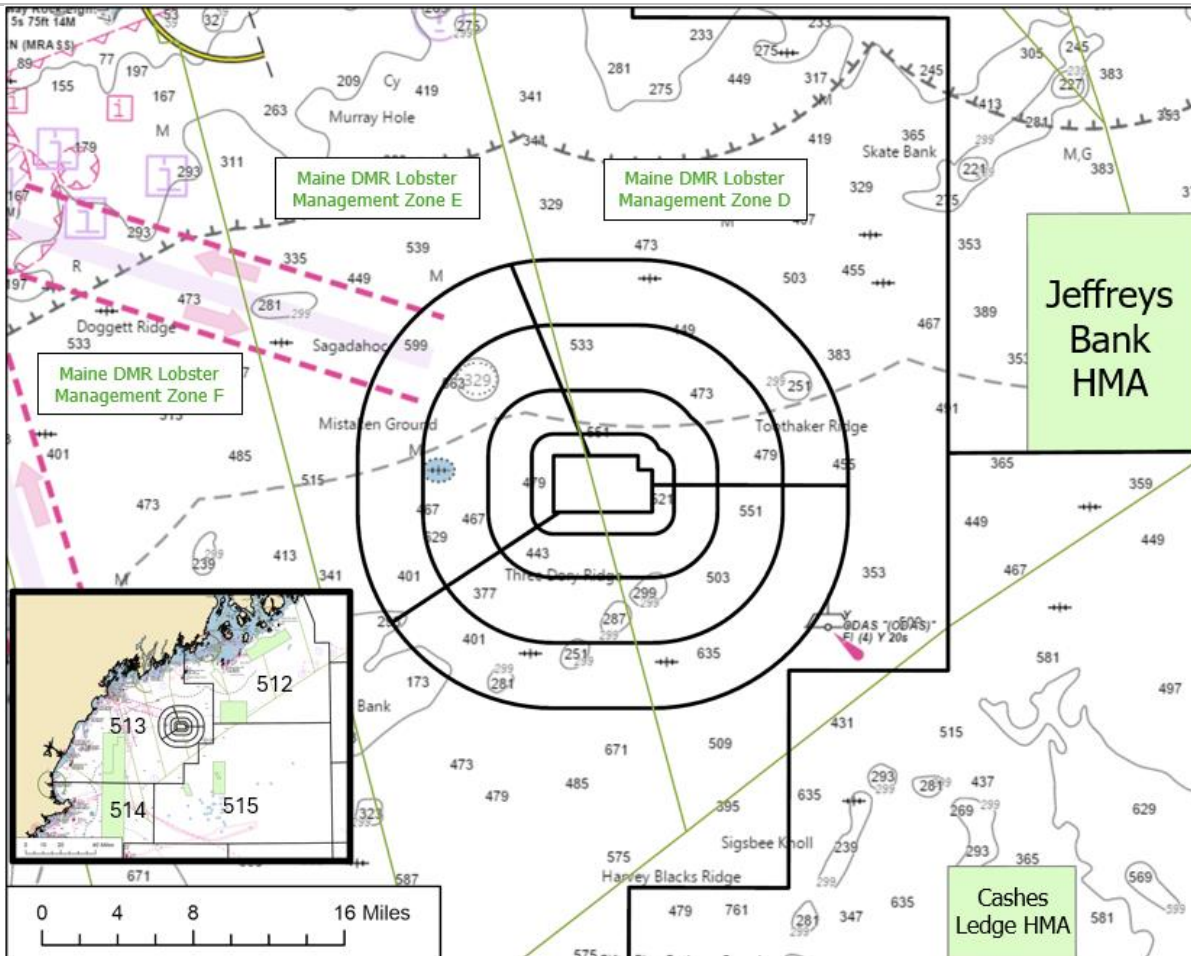

Maine Research Array Wind Energy Area

F/V Northern Lights