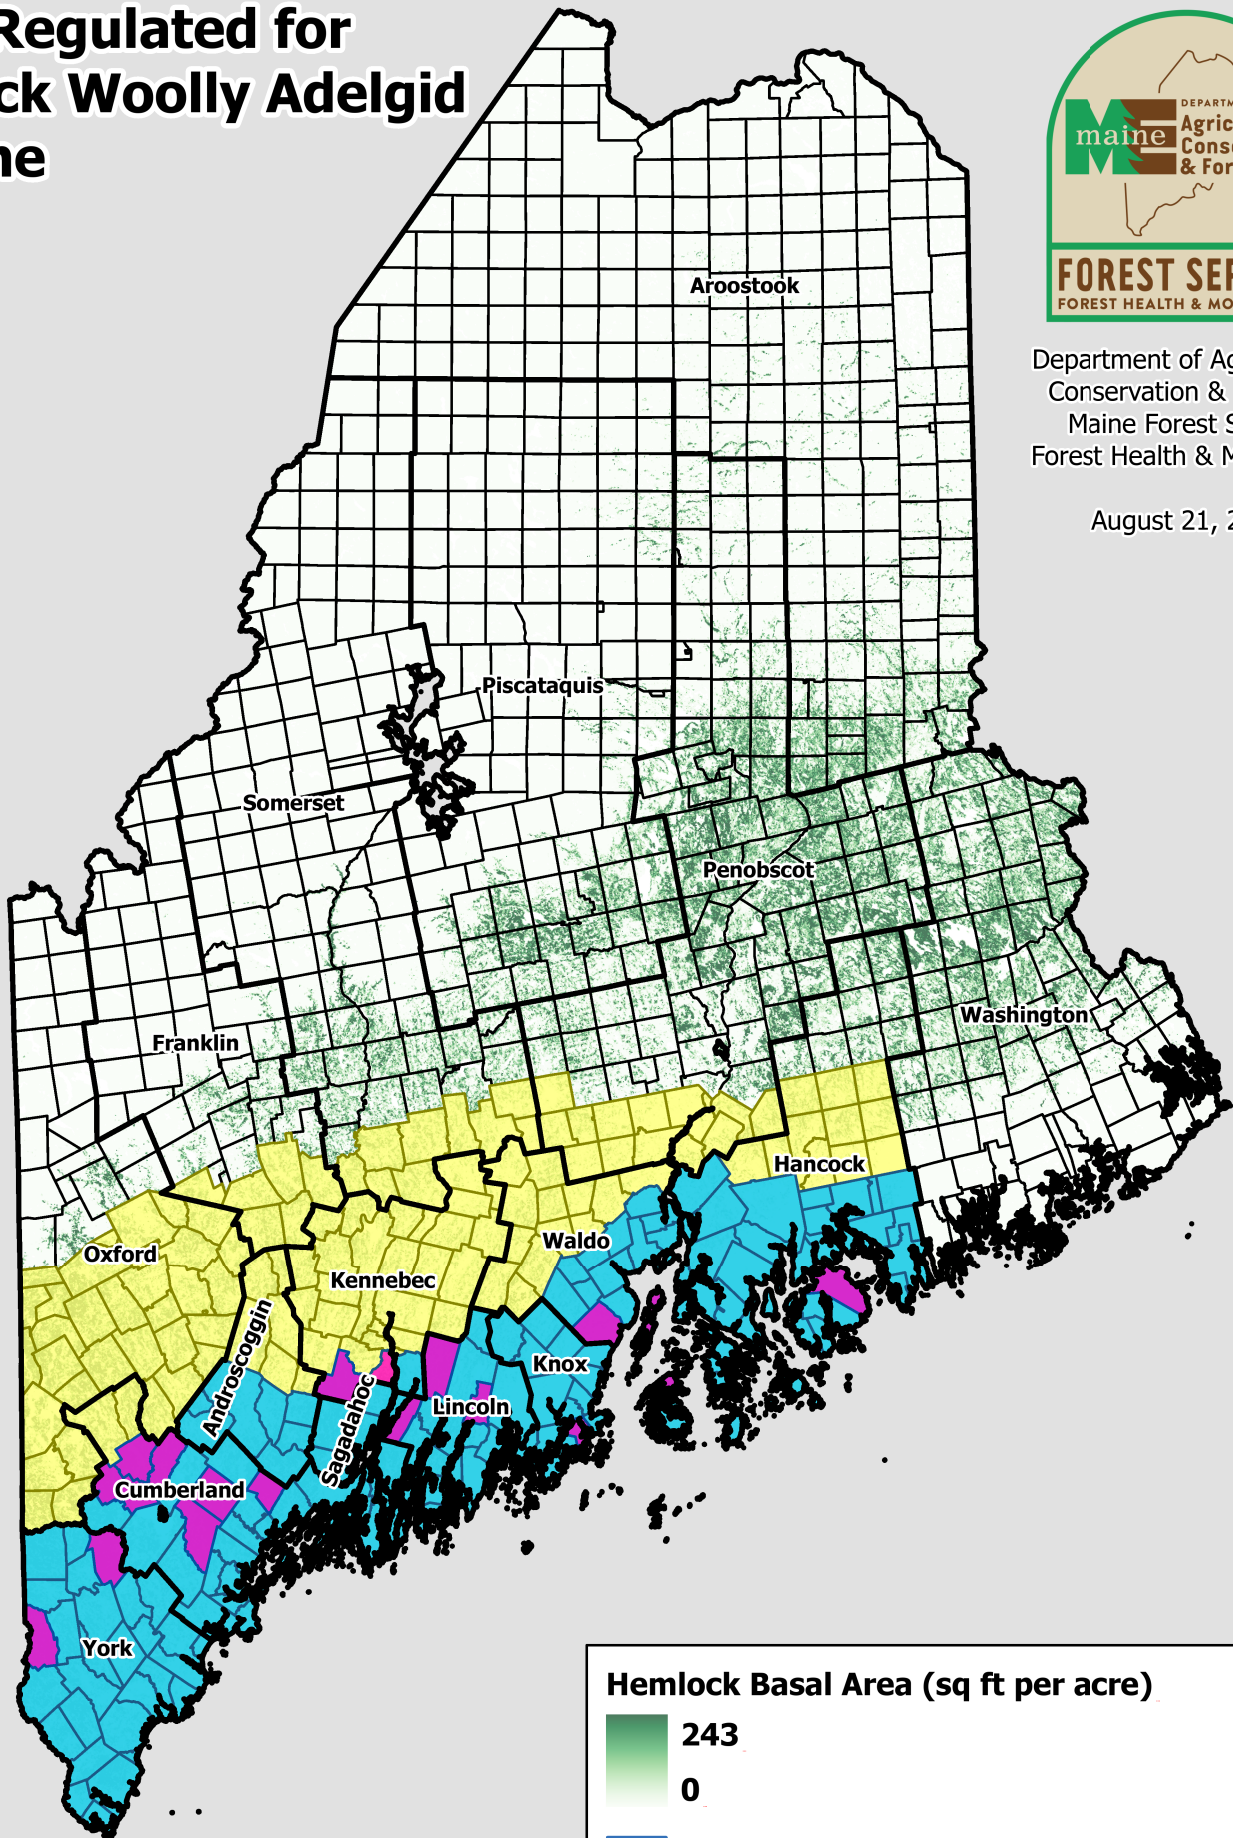

Areas Regulated for Hemlock Woolly Adelgid in Maine

Department of Agriculture,
Conservation & Forestry
Maine Forest Service
Forest Health & Monitoring

August 21, 2023

Hemlock Basal Area (sq ft per acre)

243
0